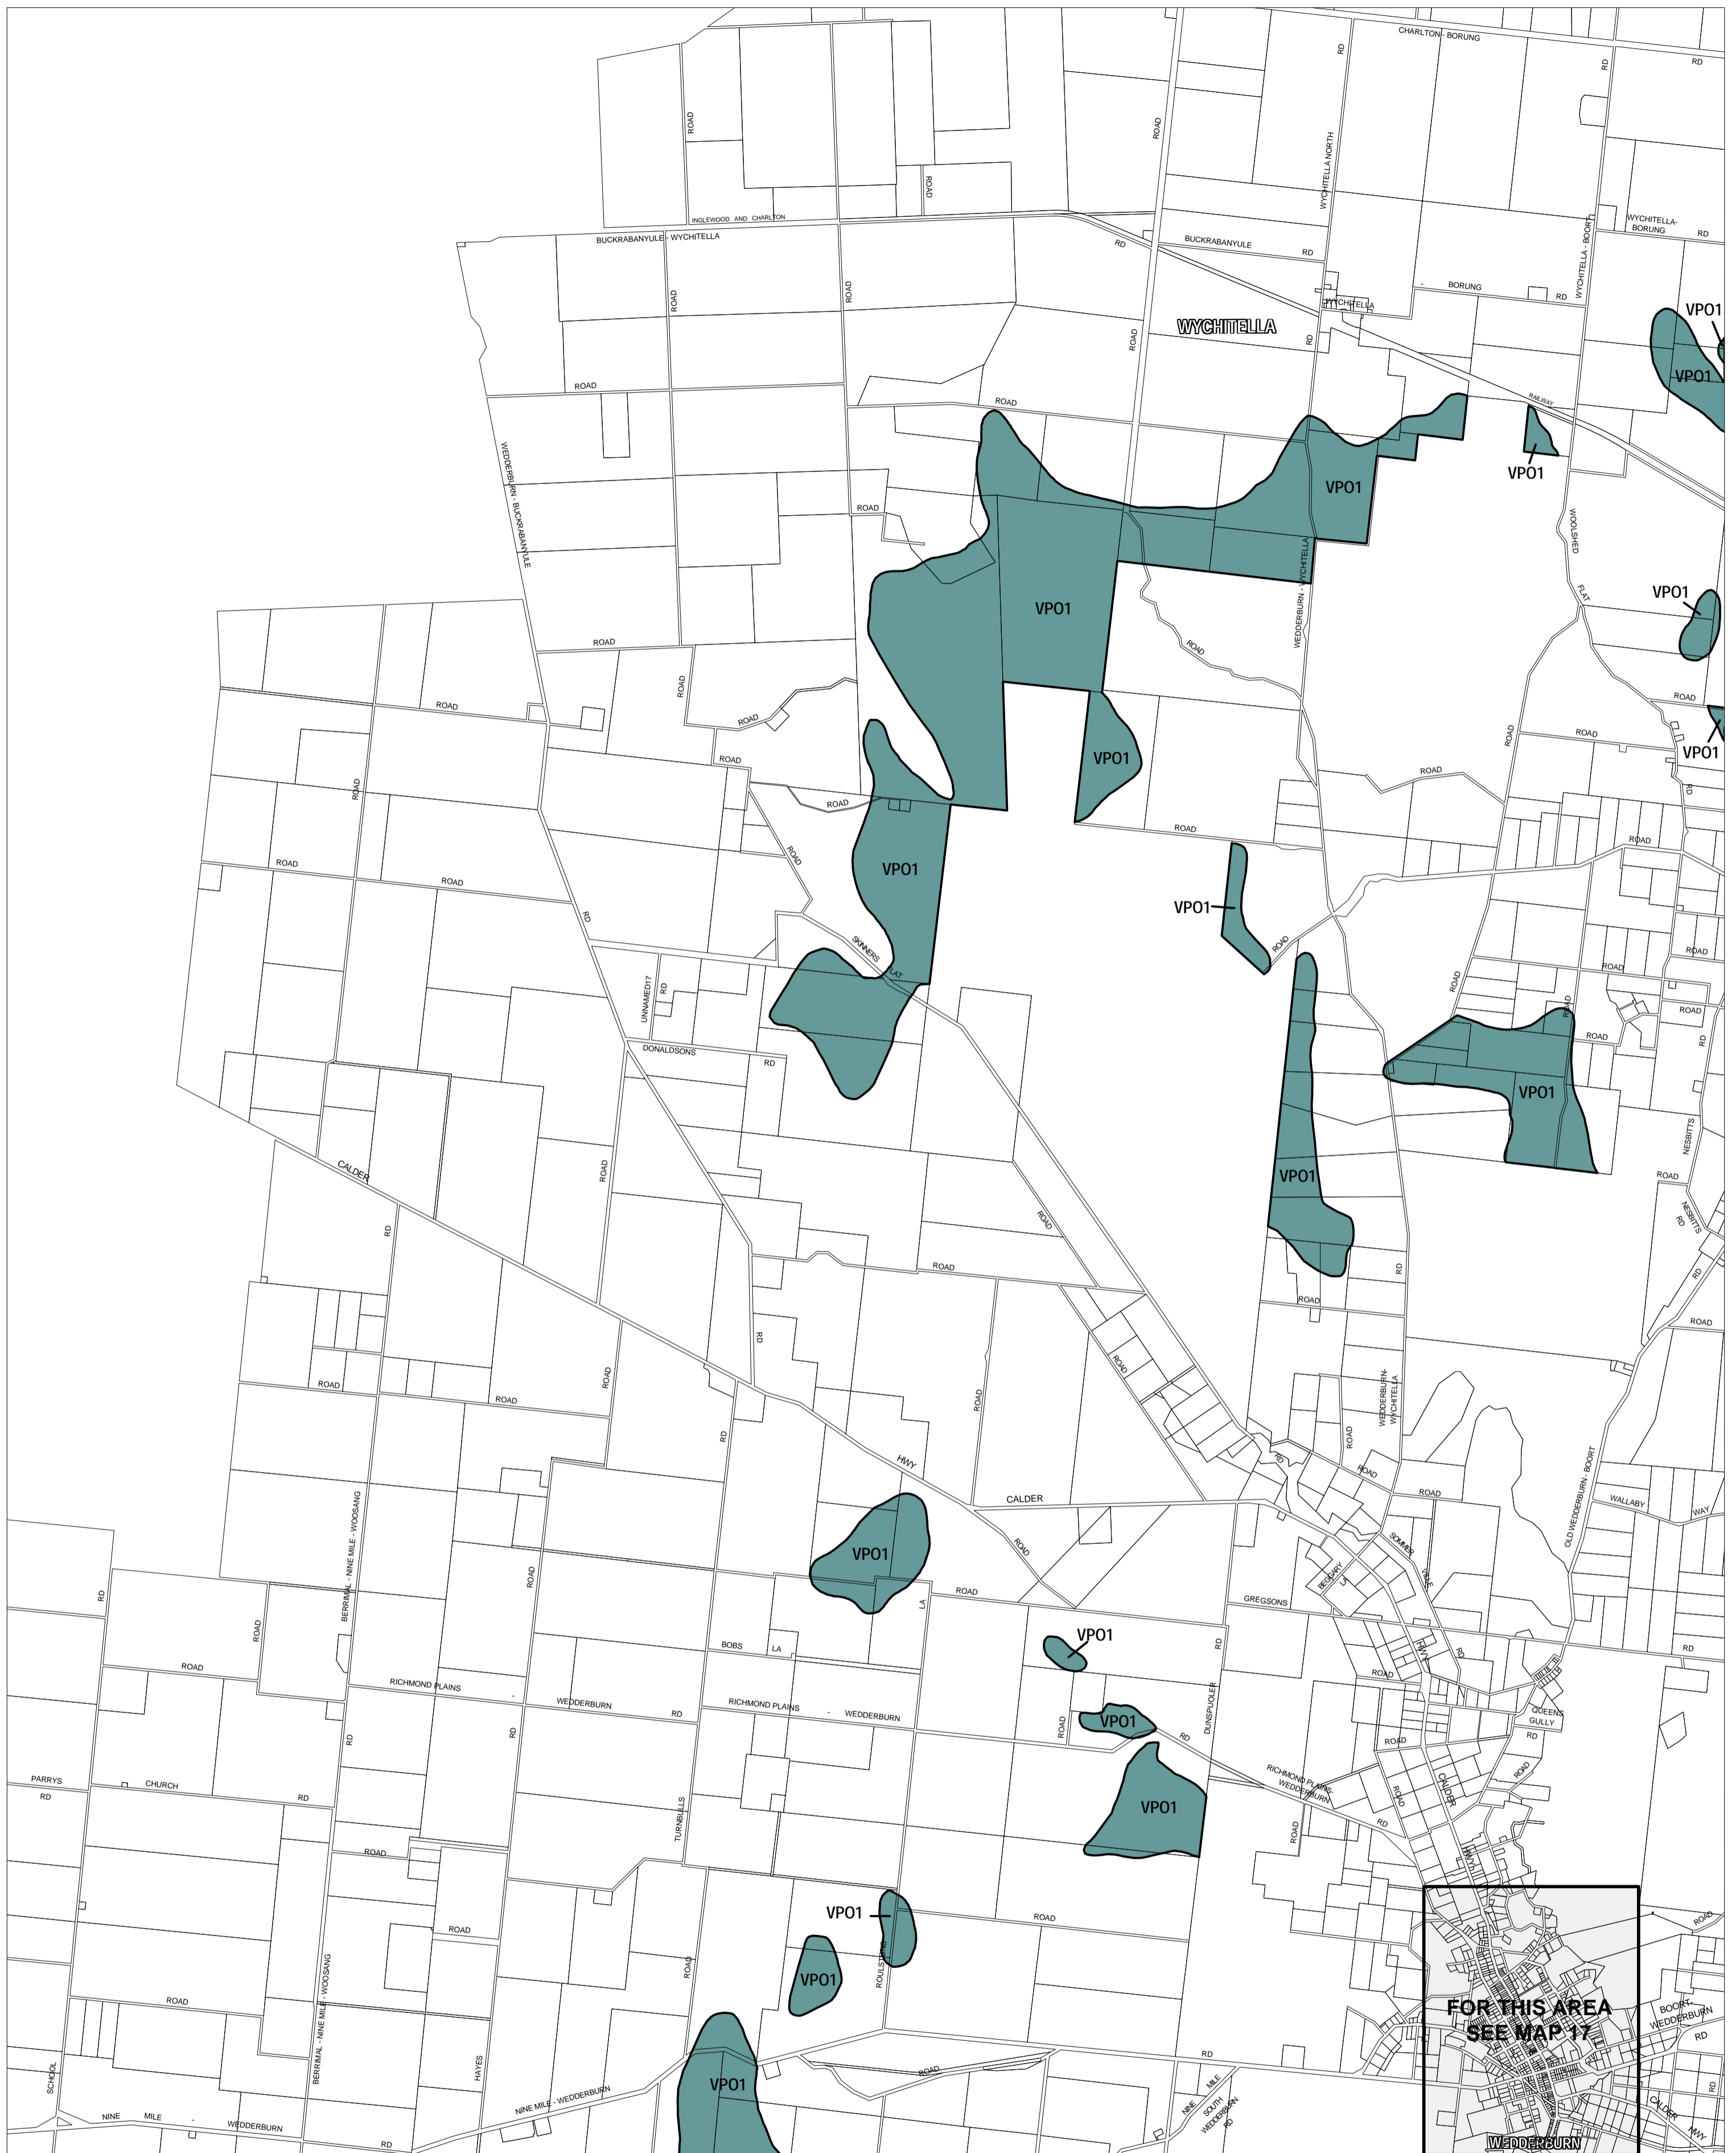

LODDON PLANNING SCHEME - LOCAL PROVISION

Overlays

VPO1 Vegetation Protection Overlay - Schedule 1

AUSTRALIAN MAP GRID ZONE 55

INDEX TO ADJOINING METRIC SERIES MAP

Printed: 2/10/2007