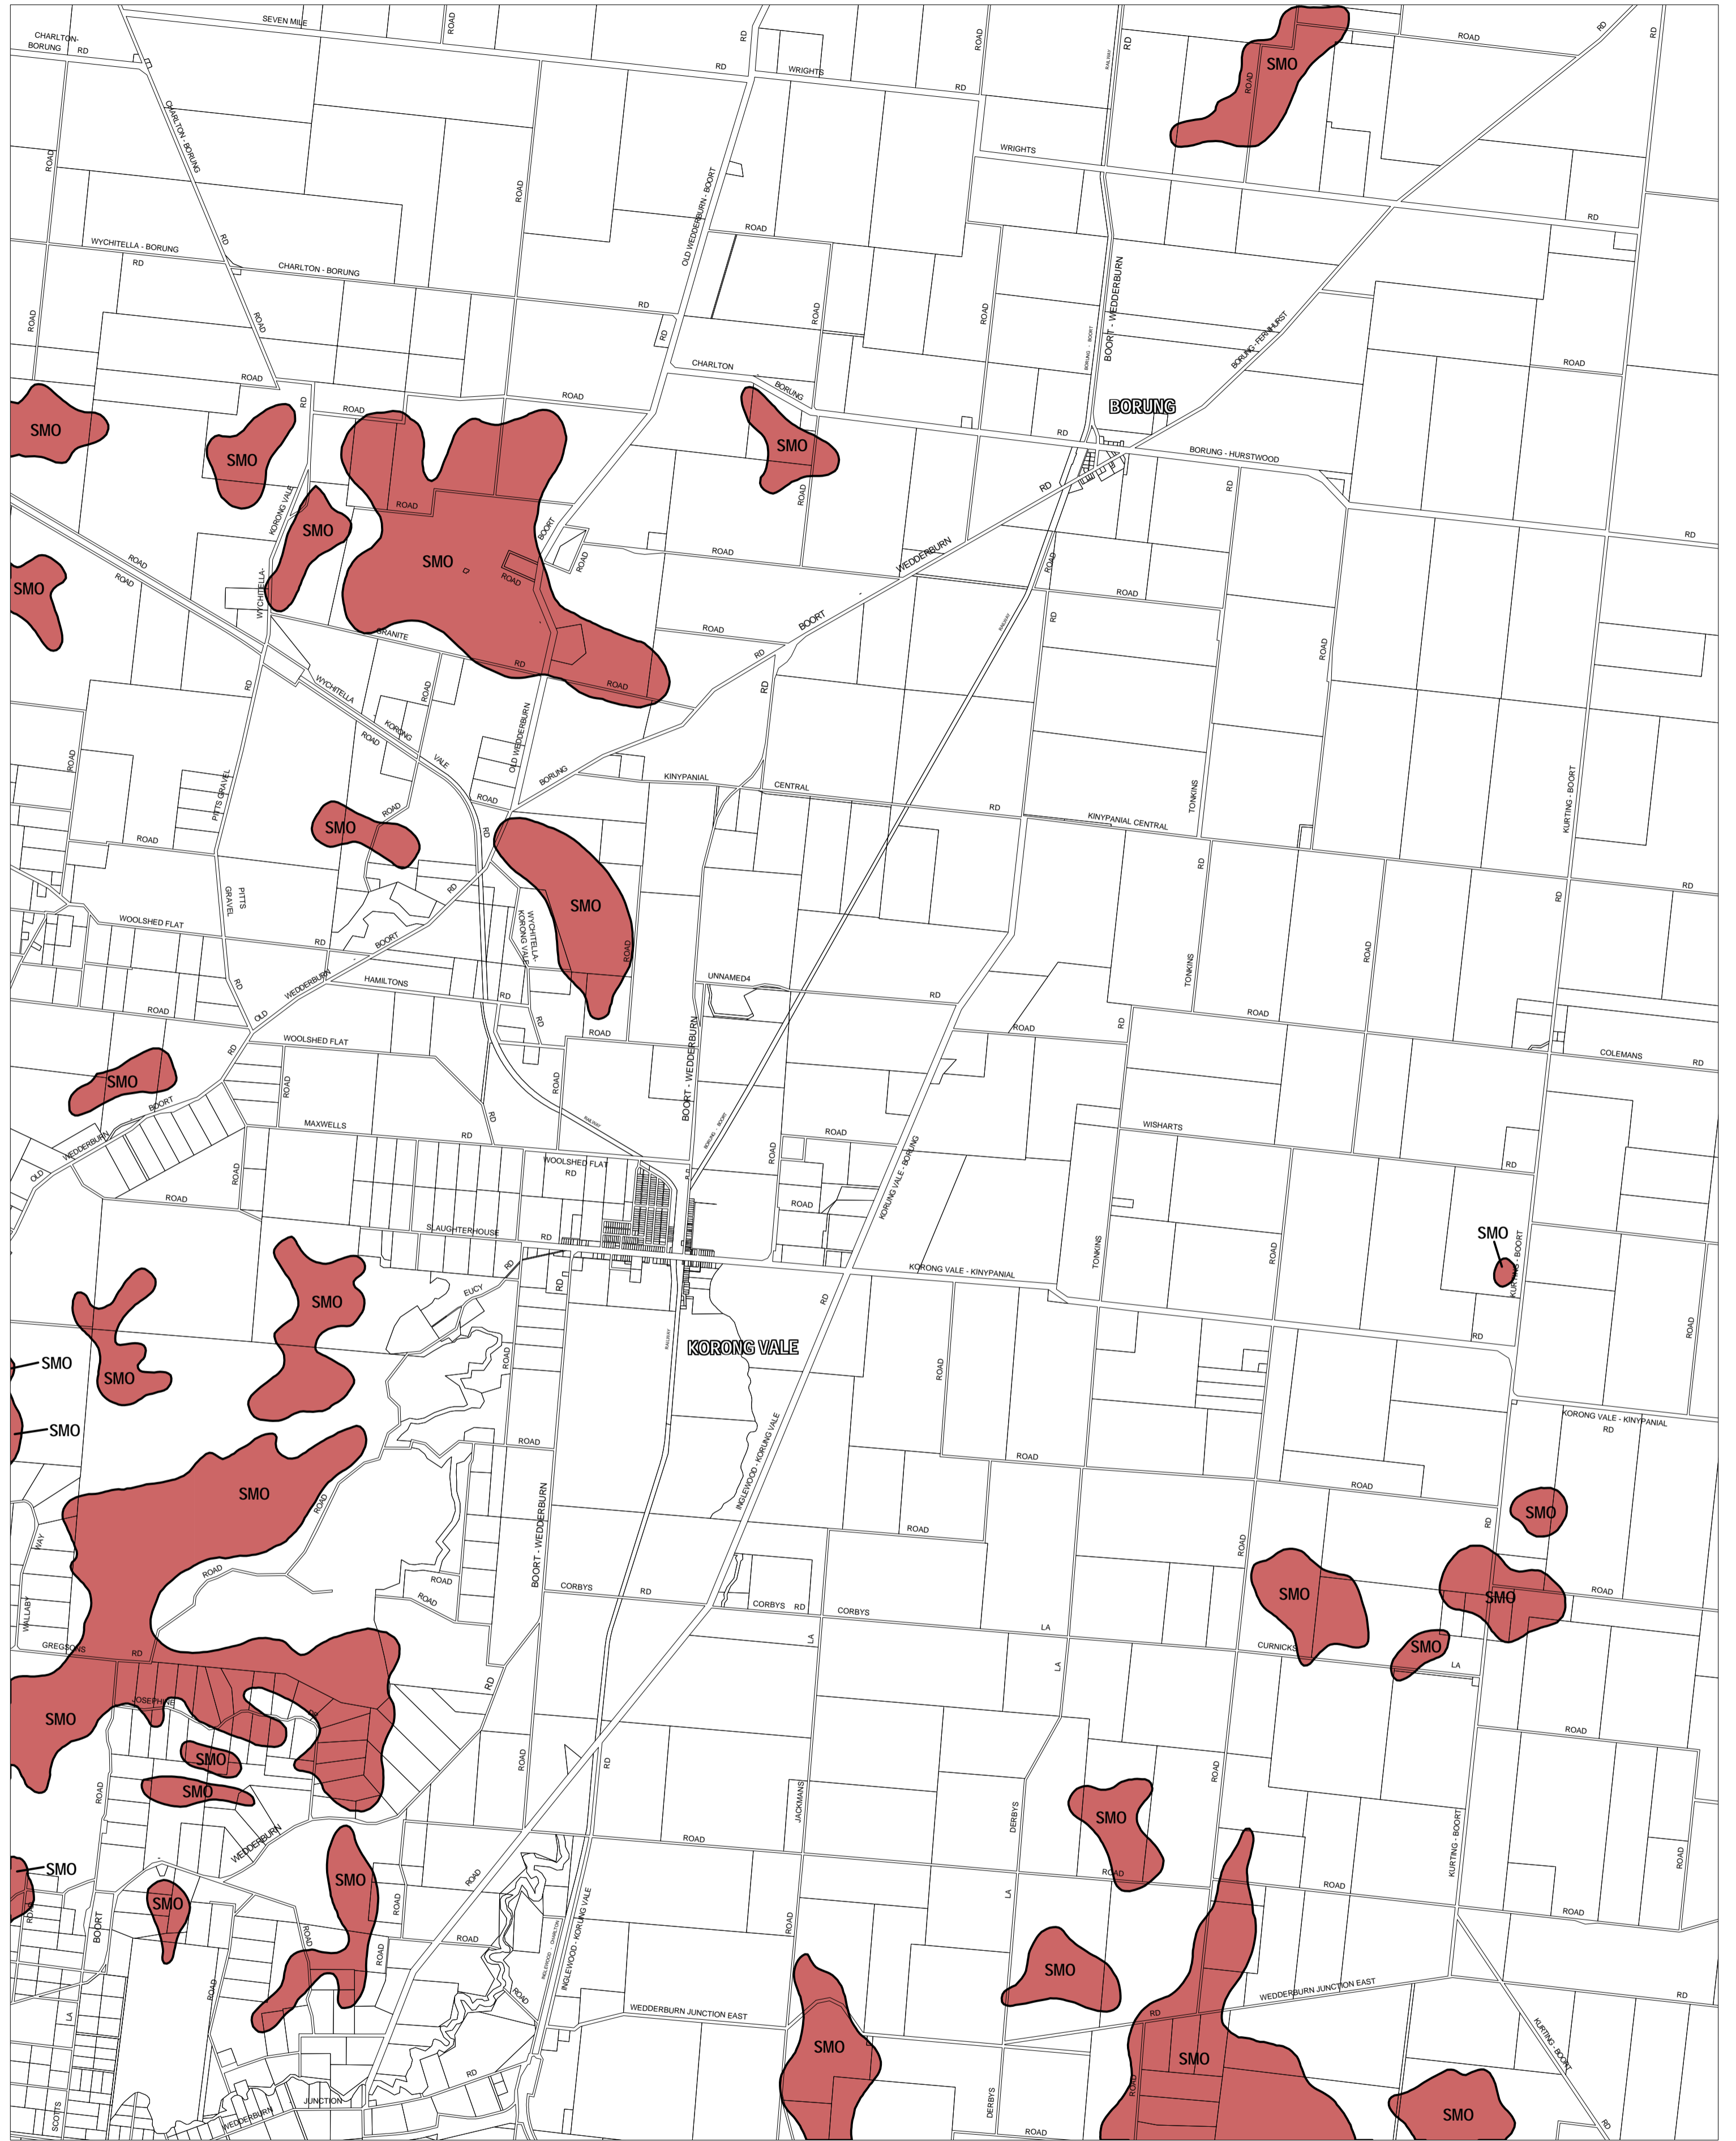

LODDON PLANNING SCHEME - LOCAL PROVISION

Overlays
Salinity Management Overlay

Printed: 2/10/2007