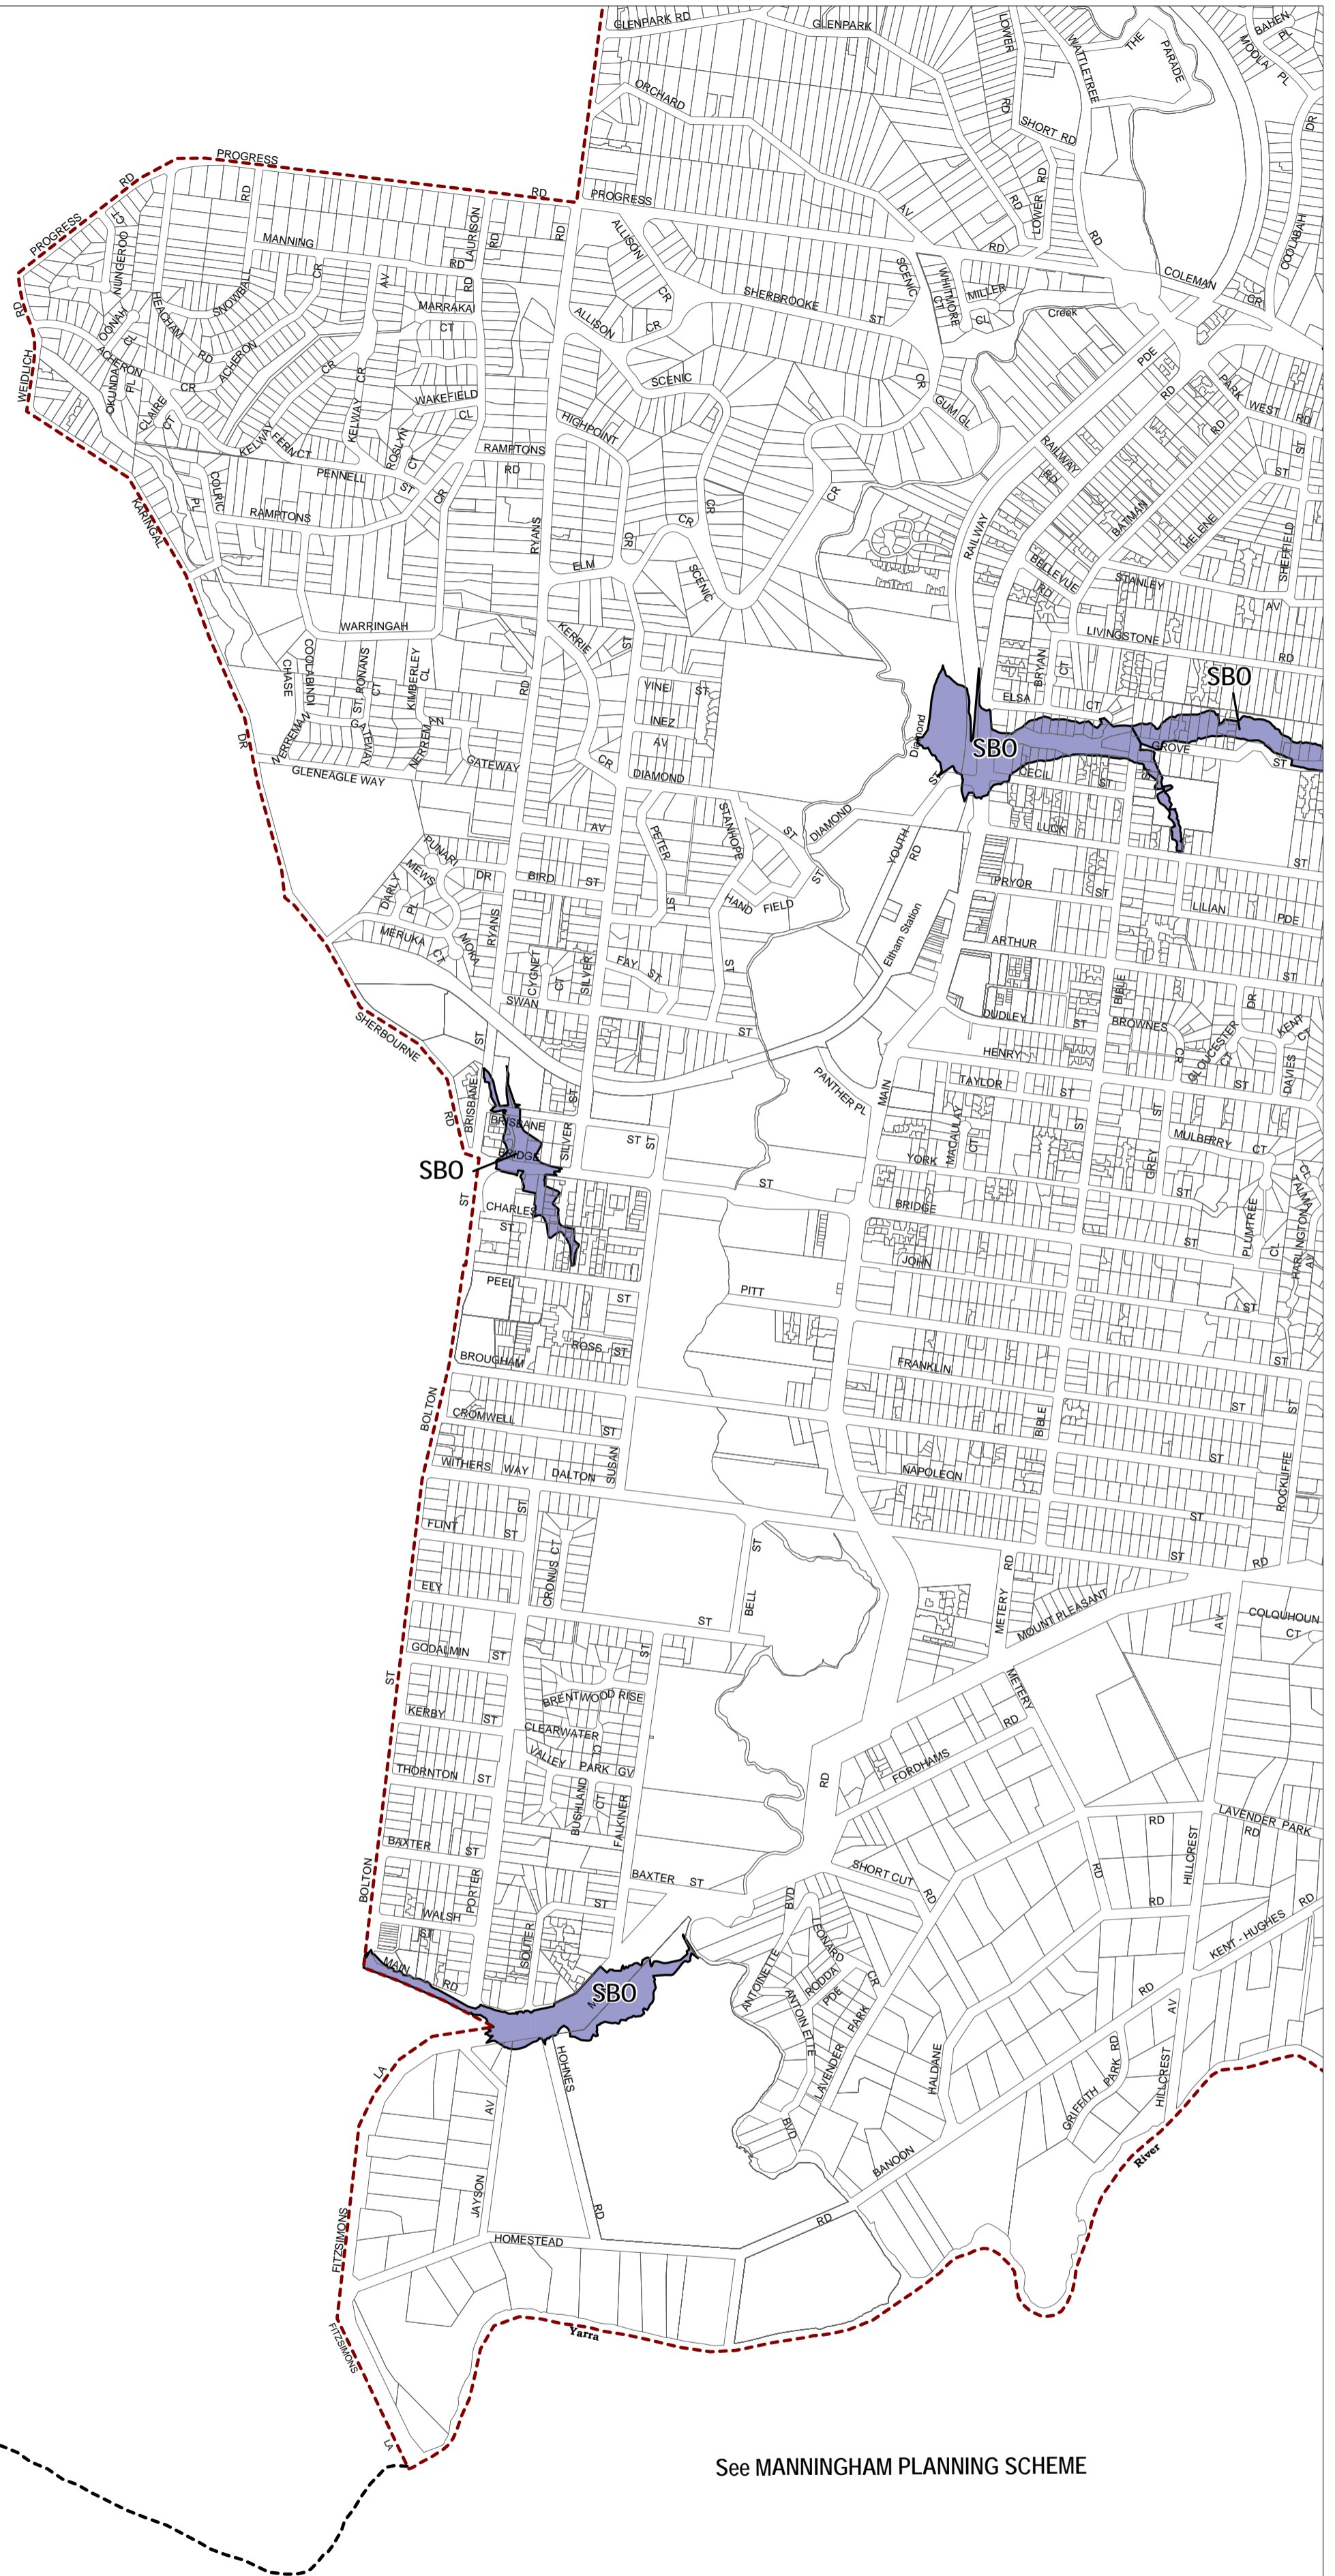

NILLUMBIK PLANNING SCHEME - LOCAL PROVISION

See BANYULE PLANNING SCHEME

See MANNINGHAM PLANNING SCHEME

Overlays
SBO Special Building Overlay

AUSTRALIAN MAP GRID ZONE 55

INDEX TO ADJOINING METRIC SERIES MAP

Printed: 16/12/2011

AMENDMENT C64

SPECIAL BUILDING OVERLAY

MAP No 13SBO