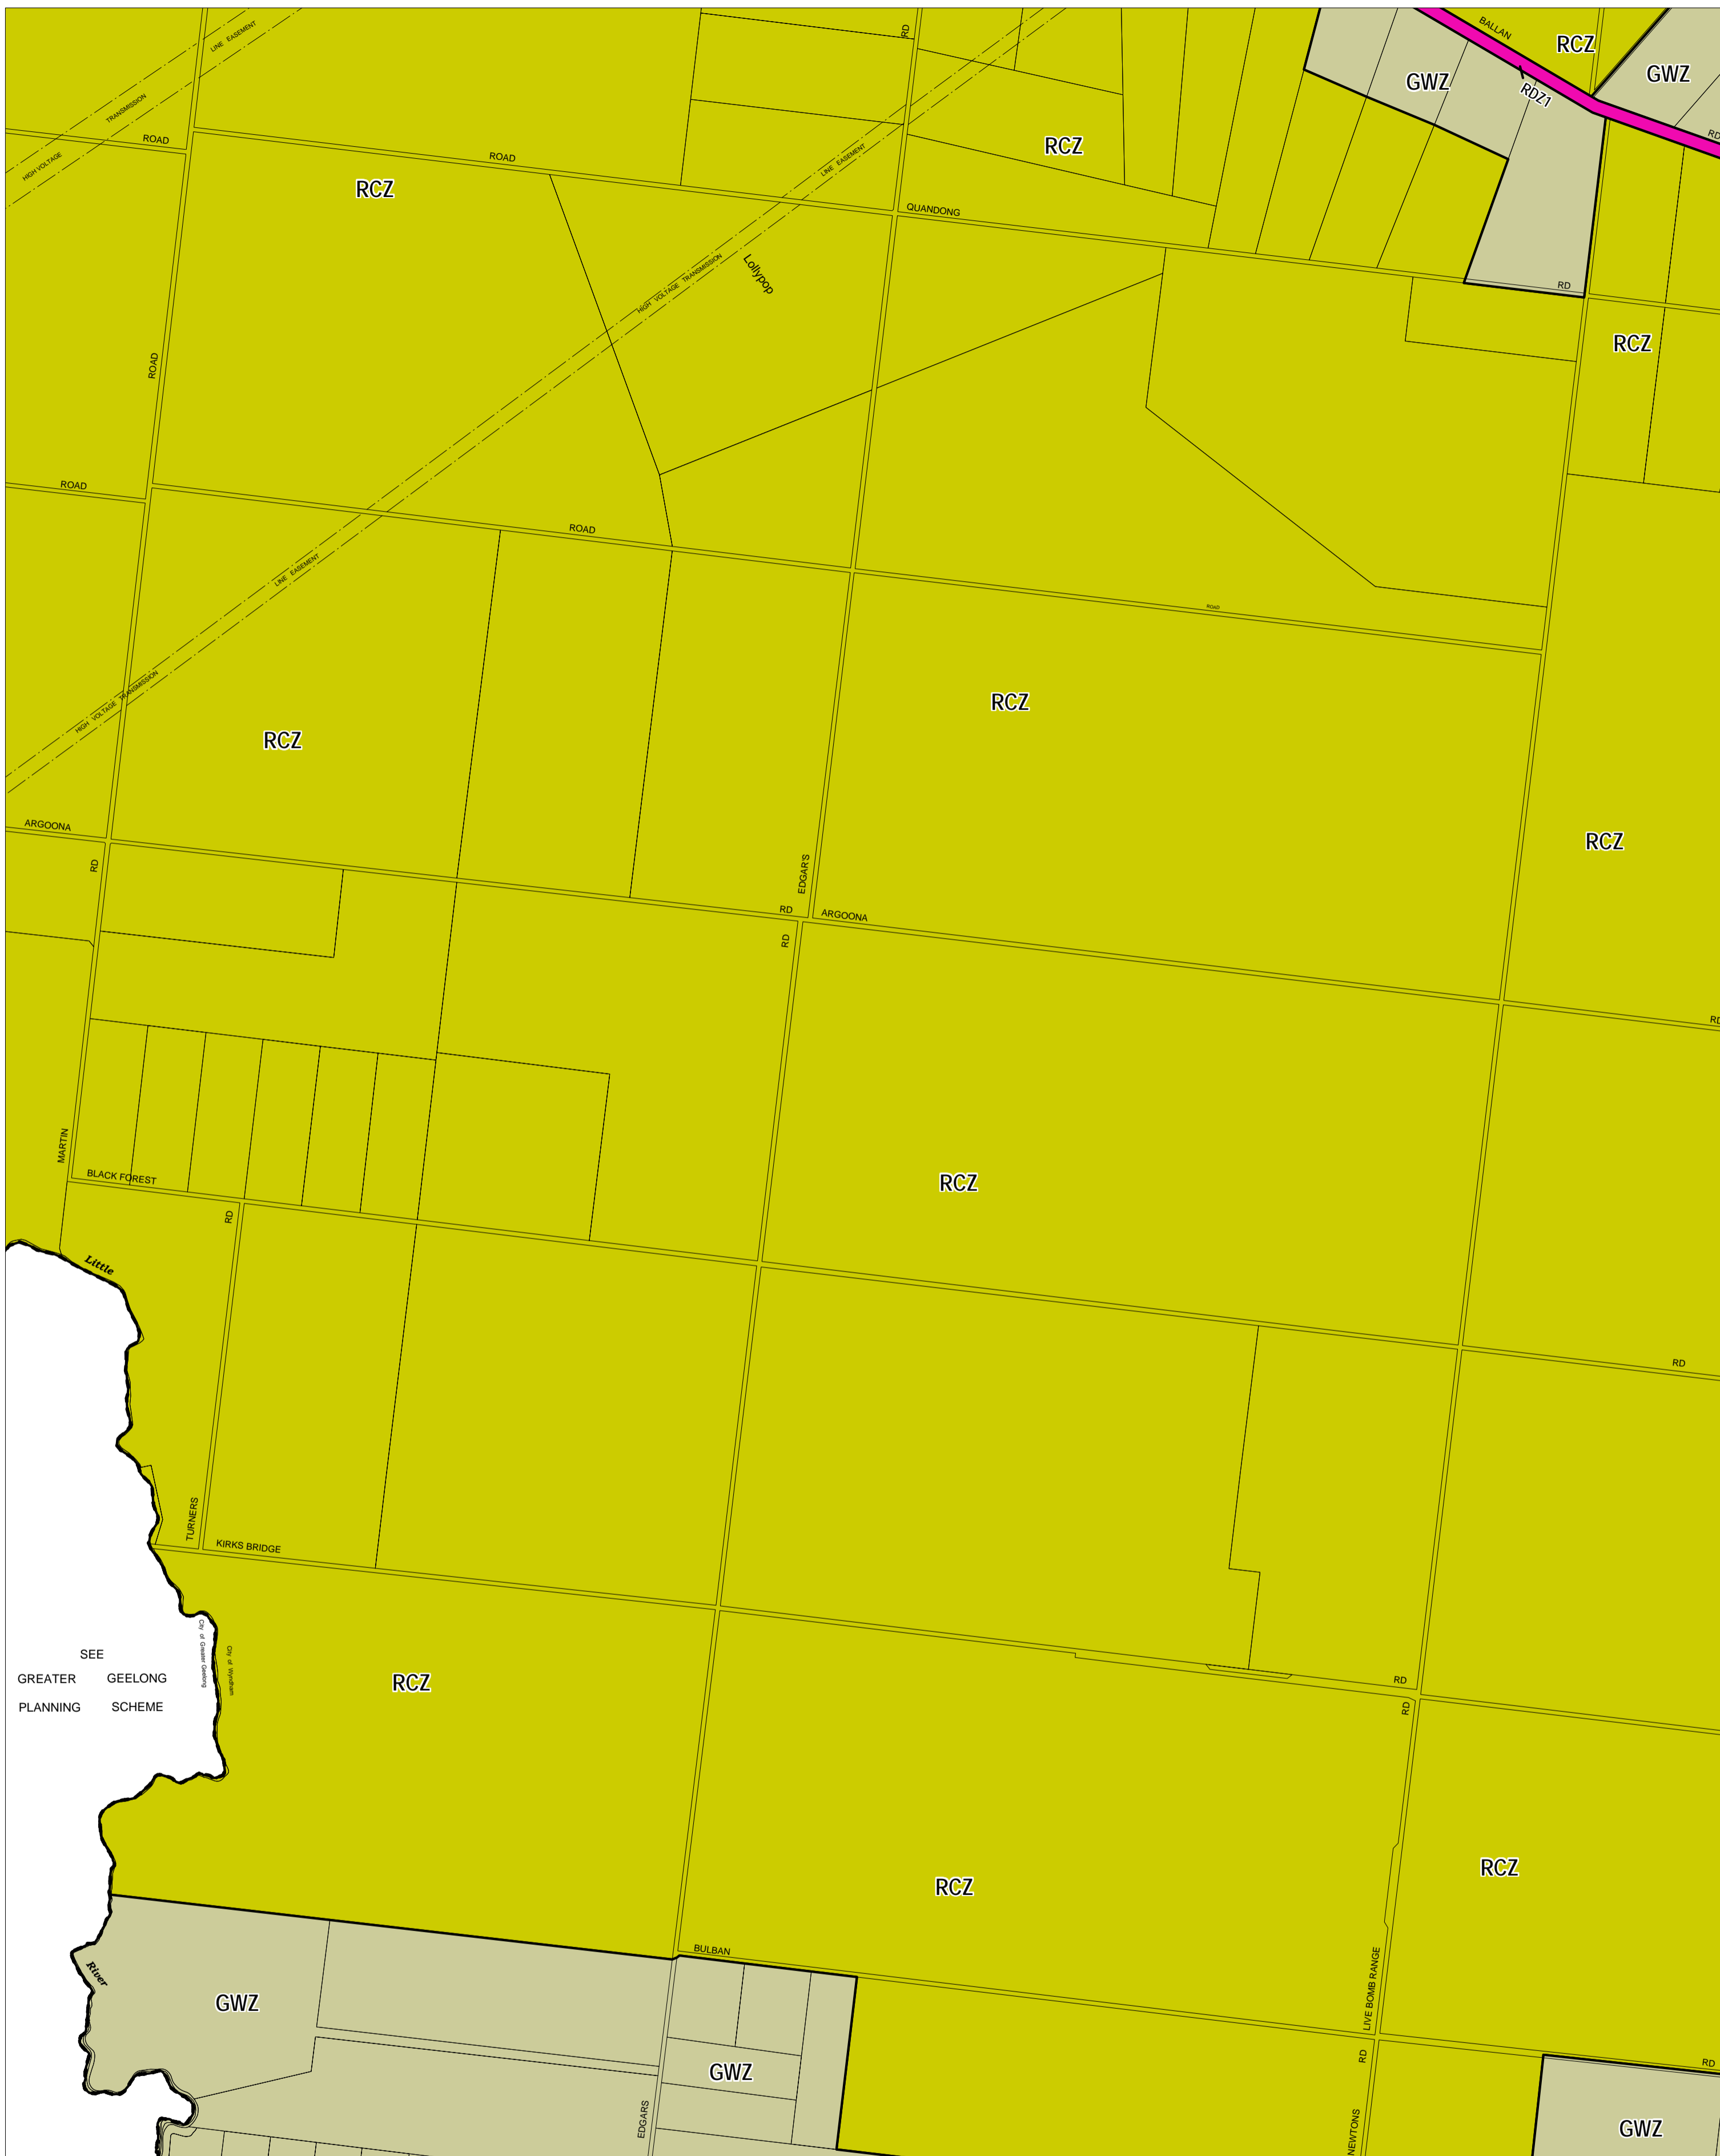

WYNDHAM PLANNING SCHEME - LOCAL PROVISION

	Road Zone - Category 1
Rural	
	Green Wedge Zone
	Rural Conservation Zone

Printed: 19/7/2010

AMENDMENT VC68