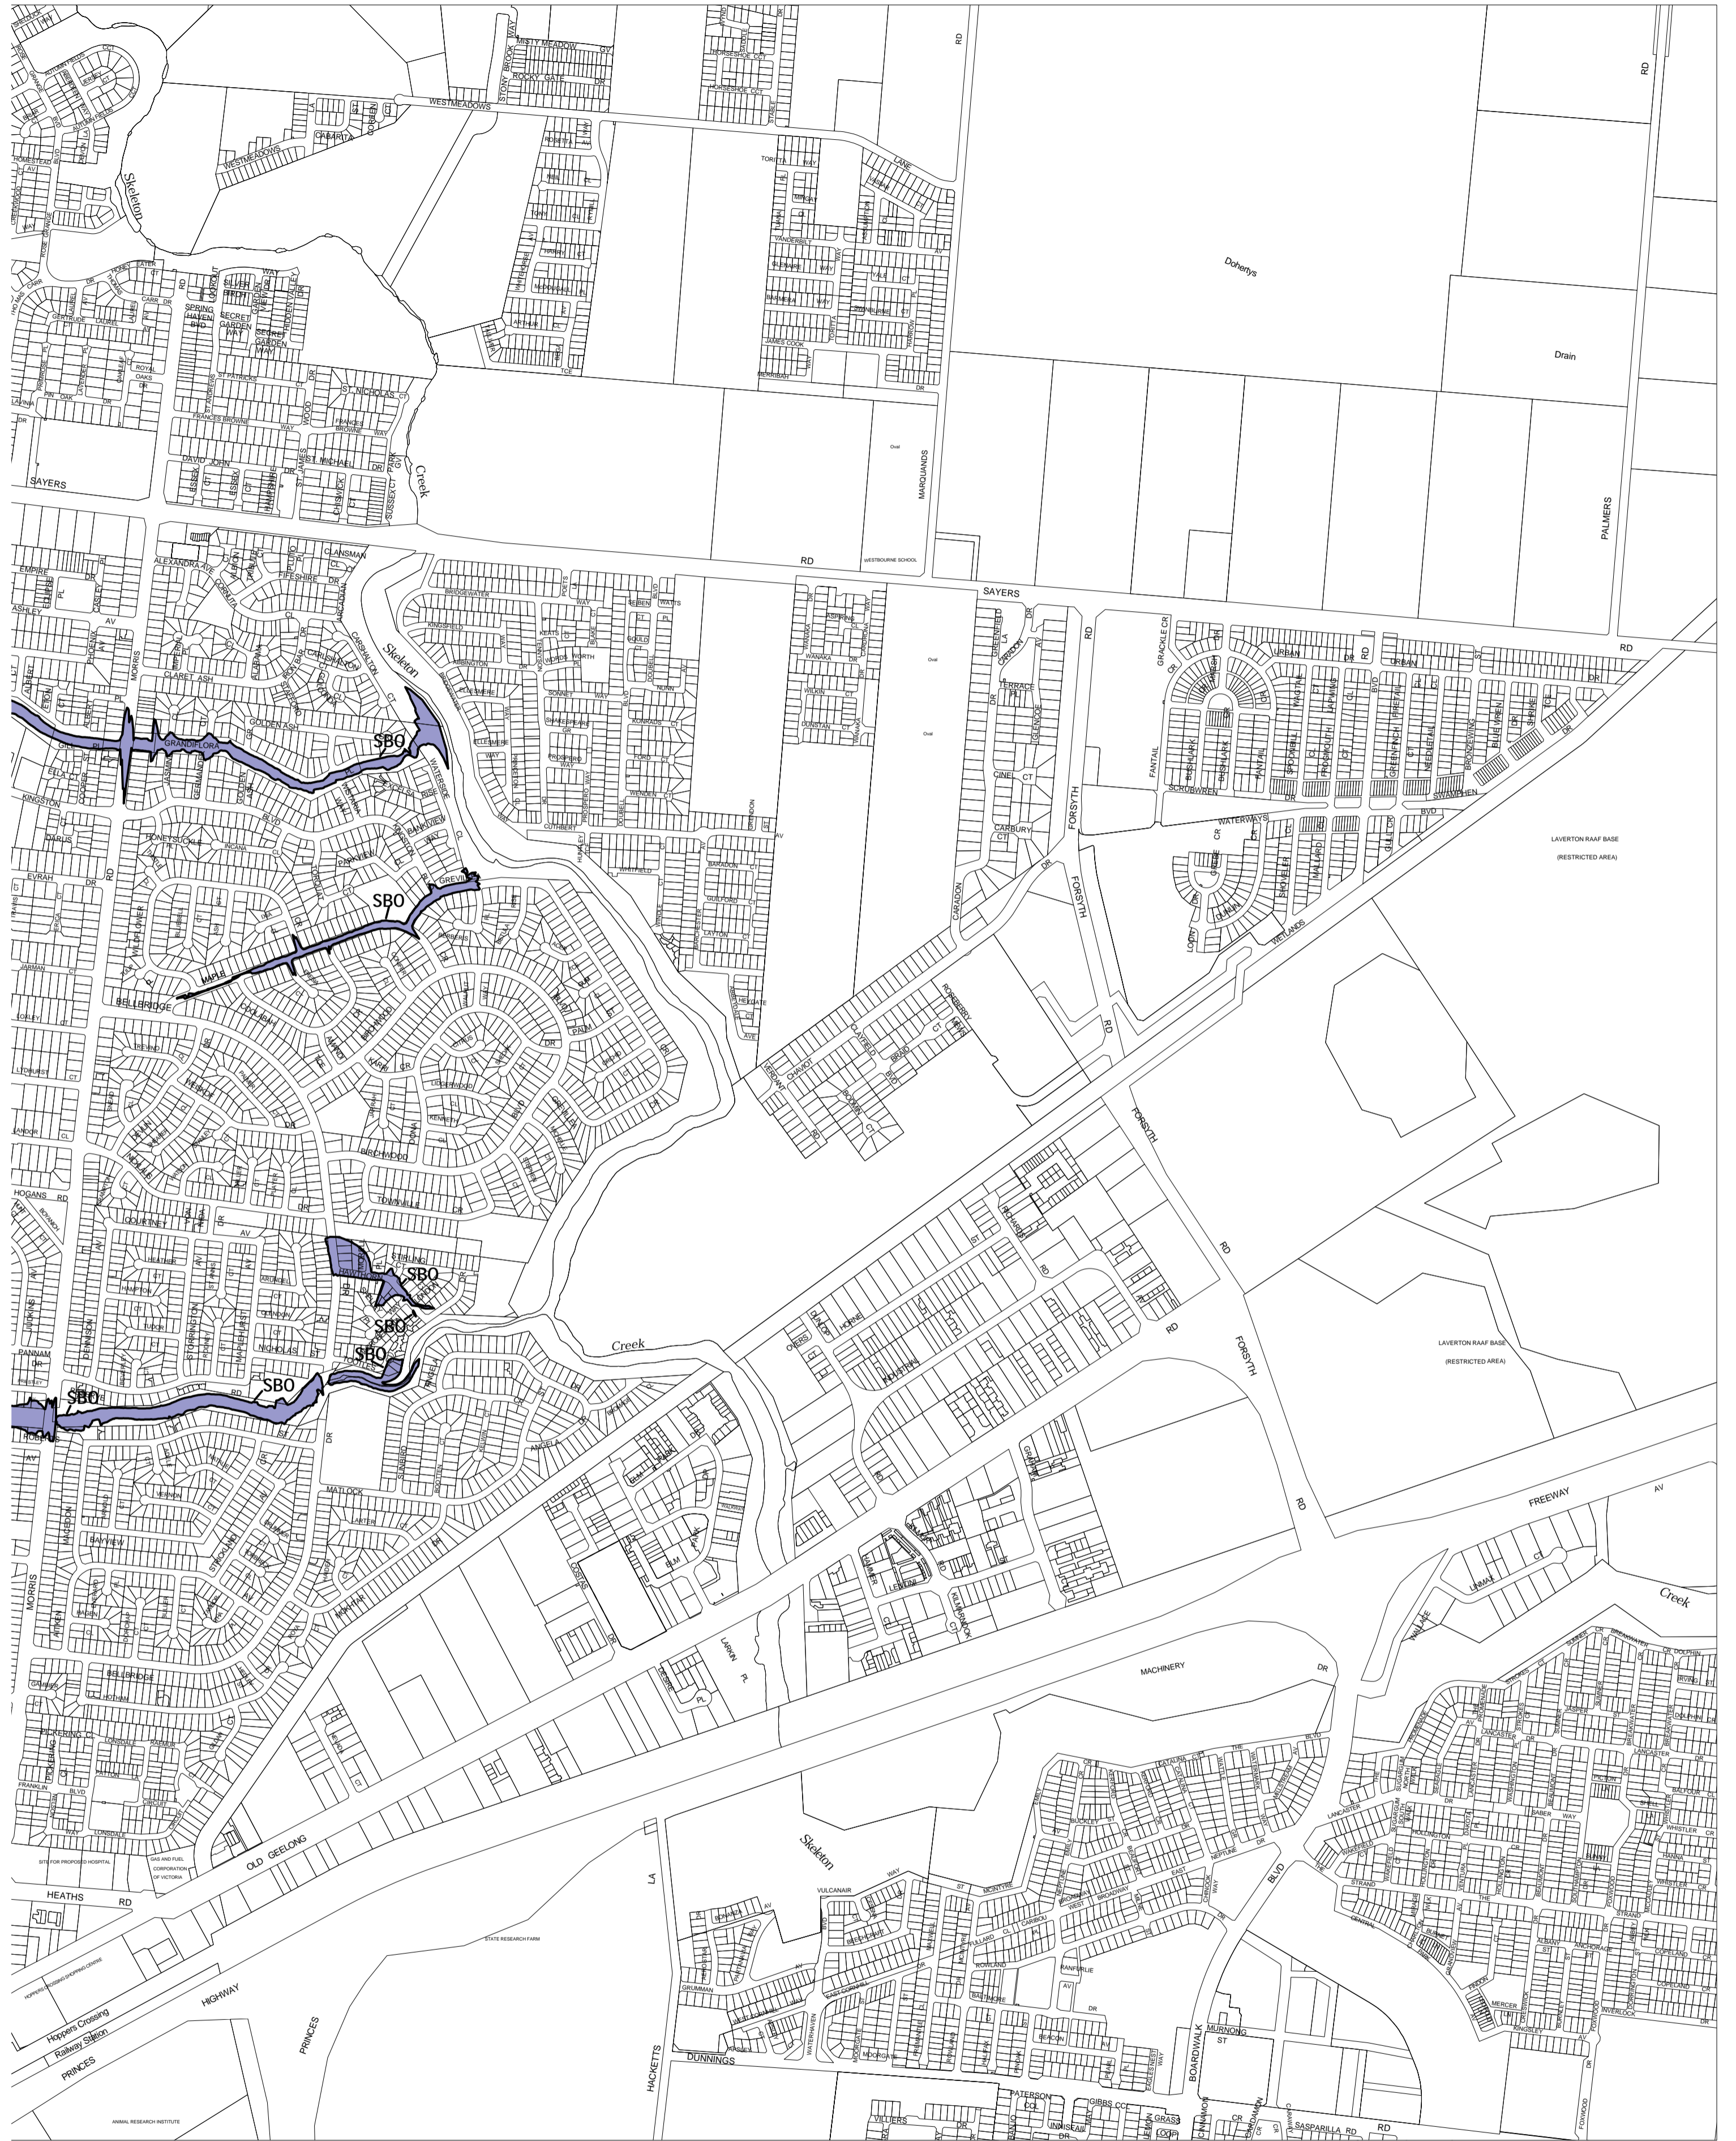

WYNDHAM PLANNING SCHEME - LOCAL PROVISION

Overlays
SBO Special Building Overlay

AUSTRALIAN MAP GRID ZONE 55

Printed: 23/8/2007

AMENDMENT C1