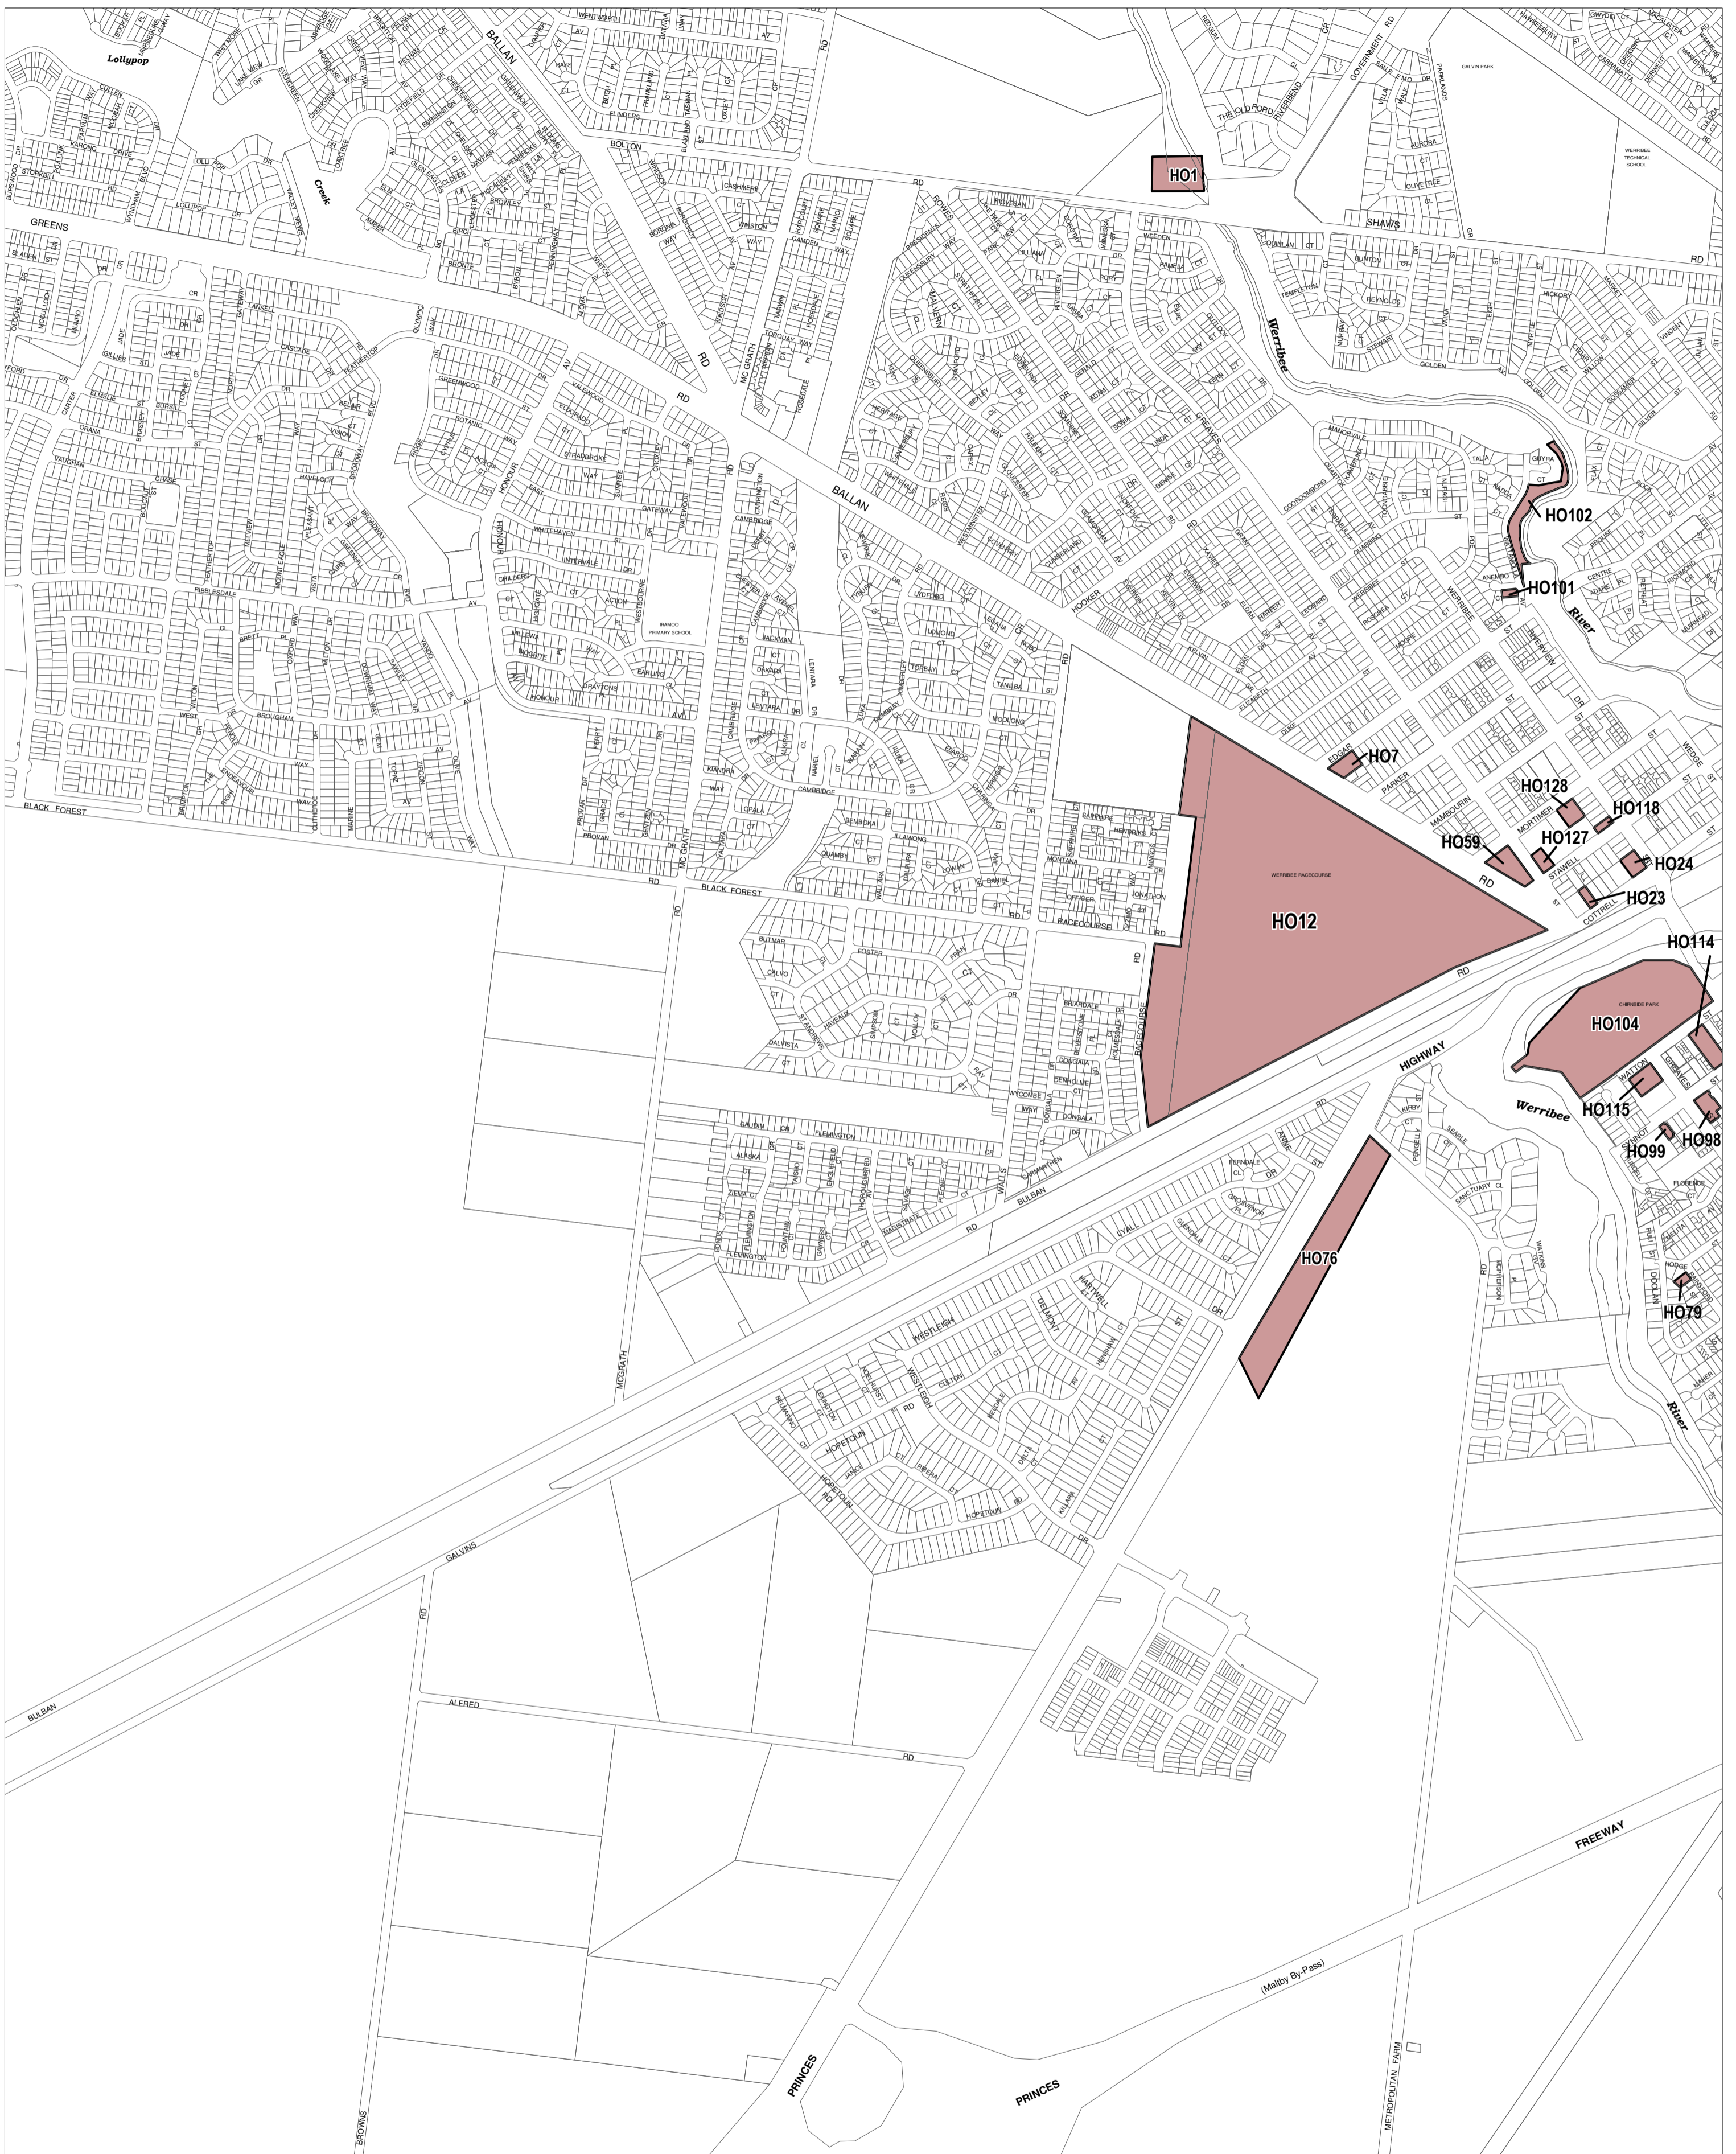

WYNDHAM PLANNING SCHEME - LOCAL PROVISION

Overlays
HO Heritage Overlay

AUSTRALIAN MAP GRID ZONE 55

Printed: 17/7/2015

AMENDMENT C141

HERITAGE OVERLAY

MAP No 15HO