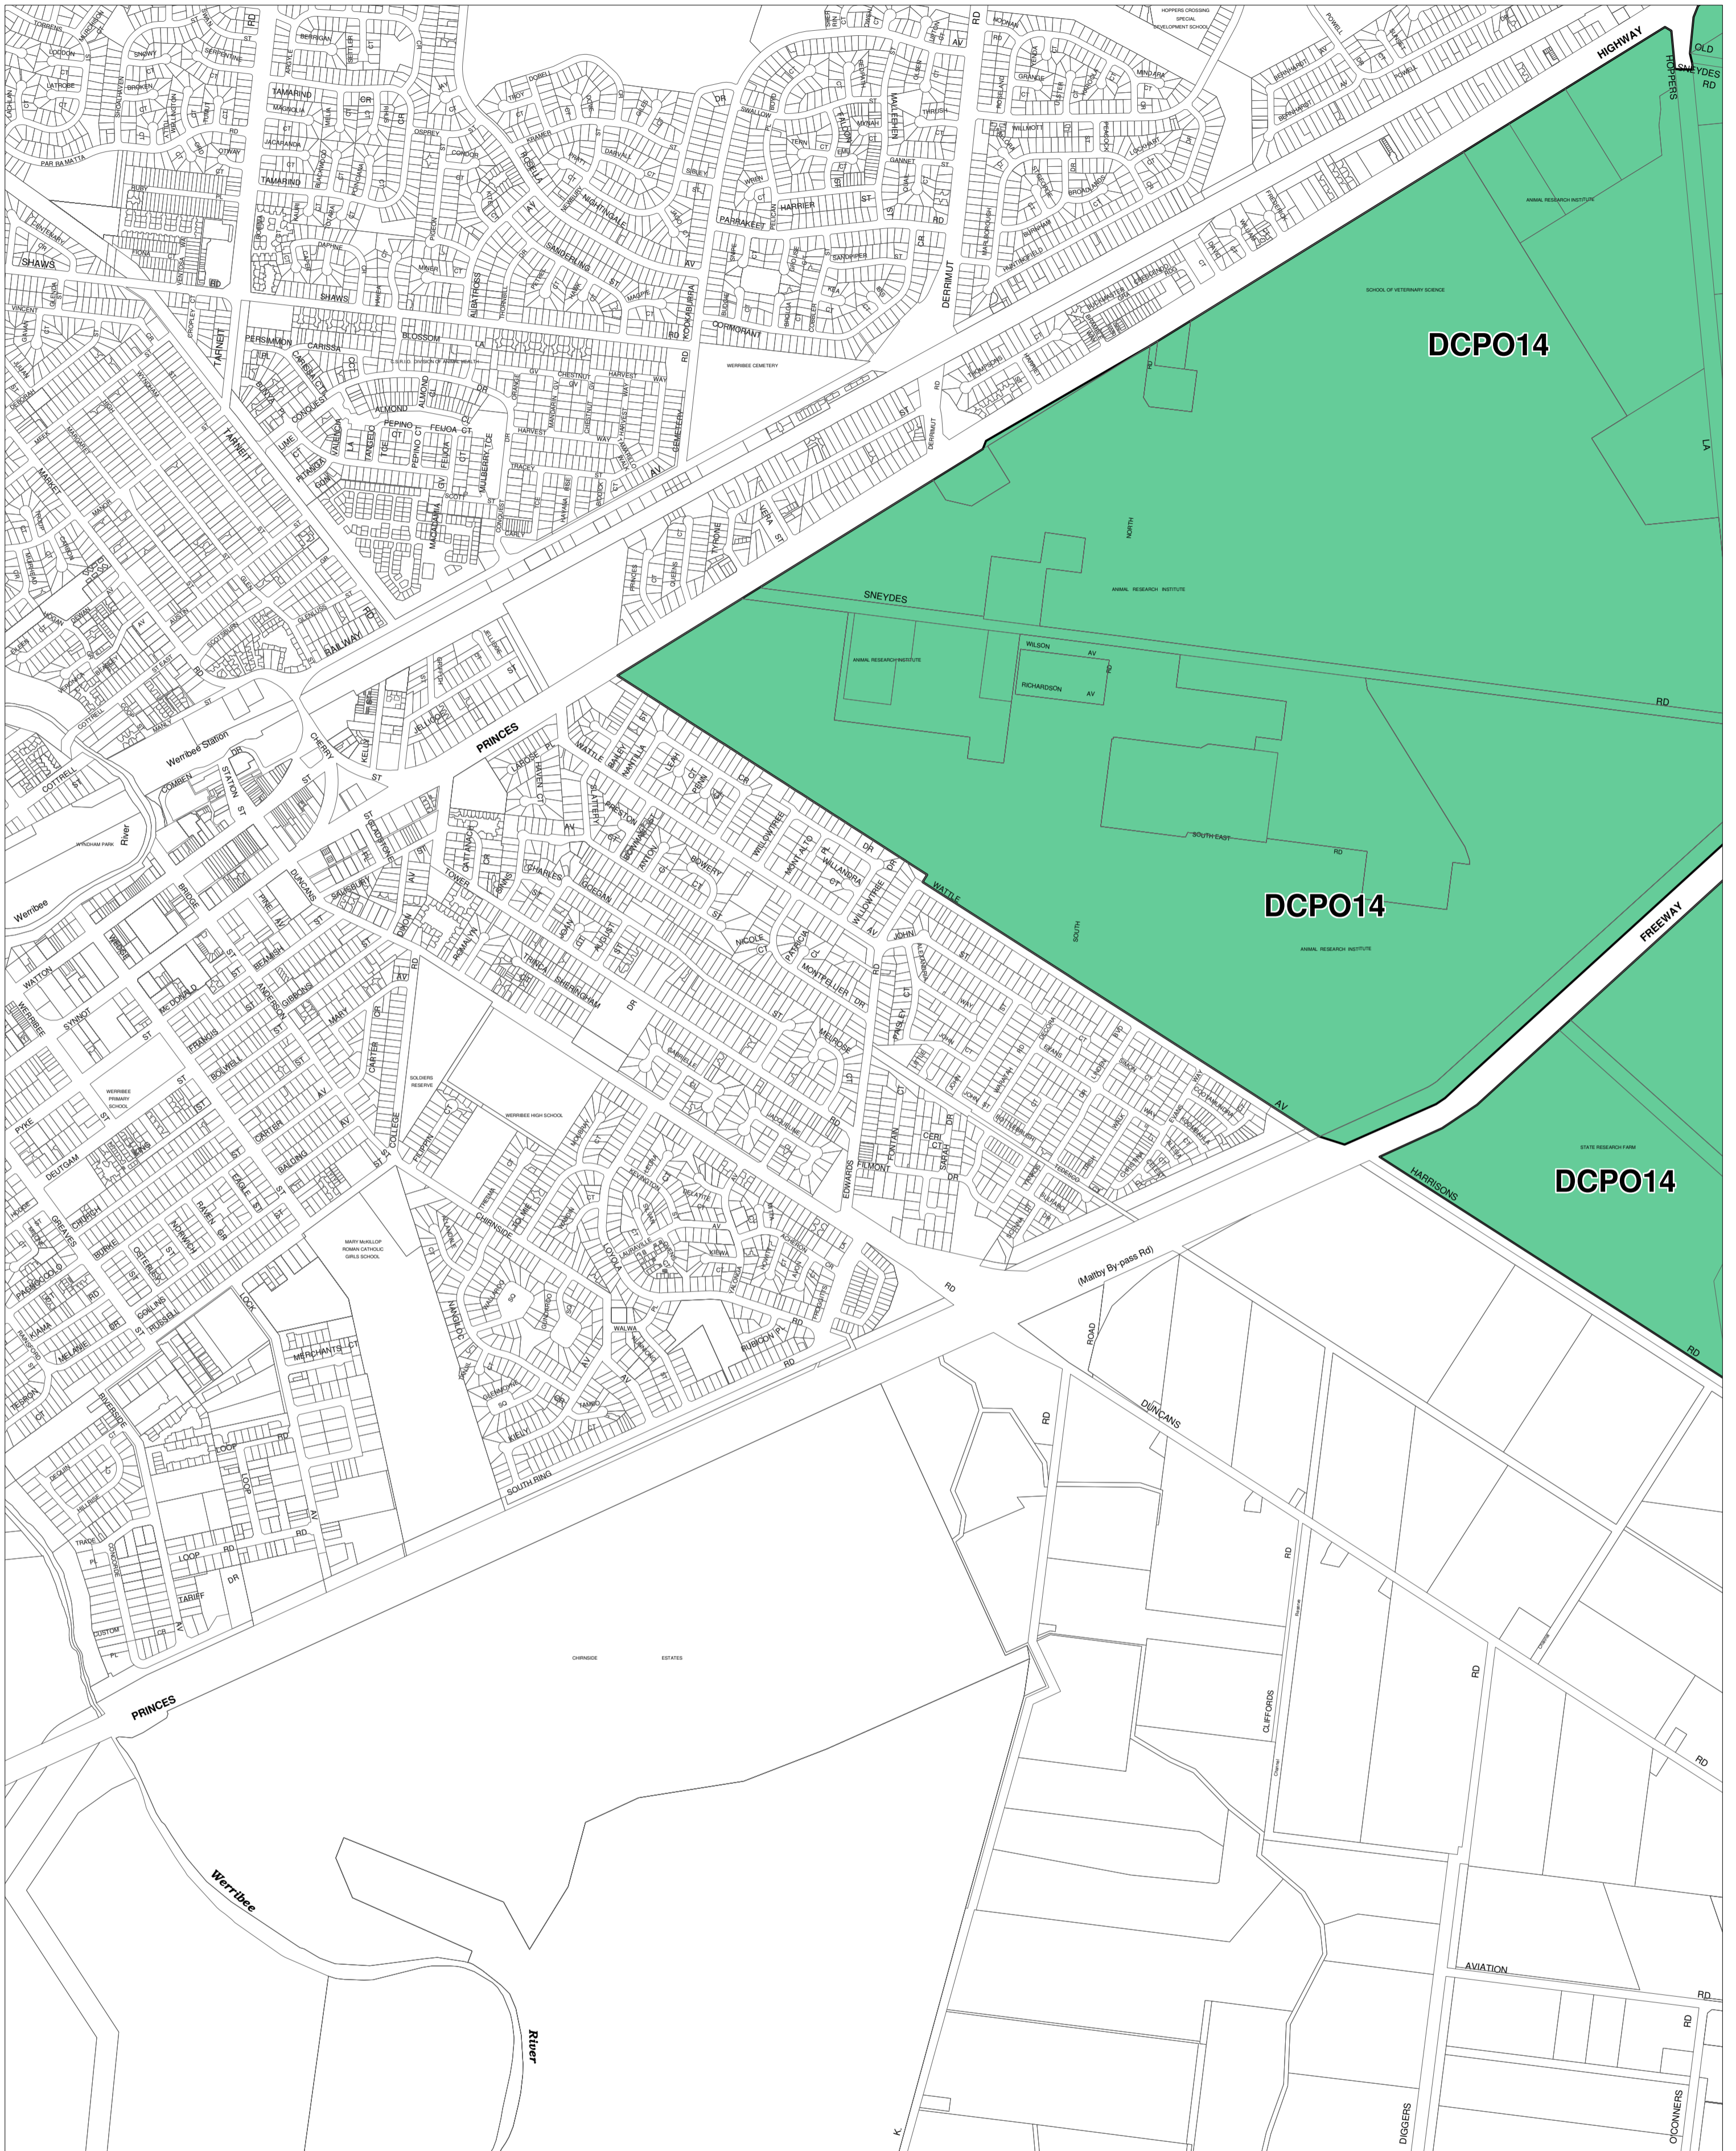

WYNDHAM PLANNING SCHEME - LOCAL PROVISION

Overlays

AUSTRALIAN MAP GRID ZONE 55

INDEX TO ADJOINING METRIC SERIES MAP

Printed: 14/10/2013

AMENDMENT C179