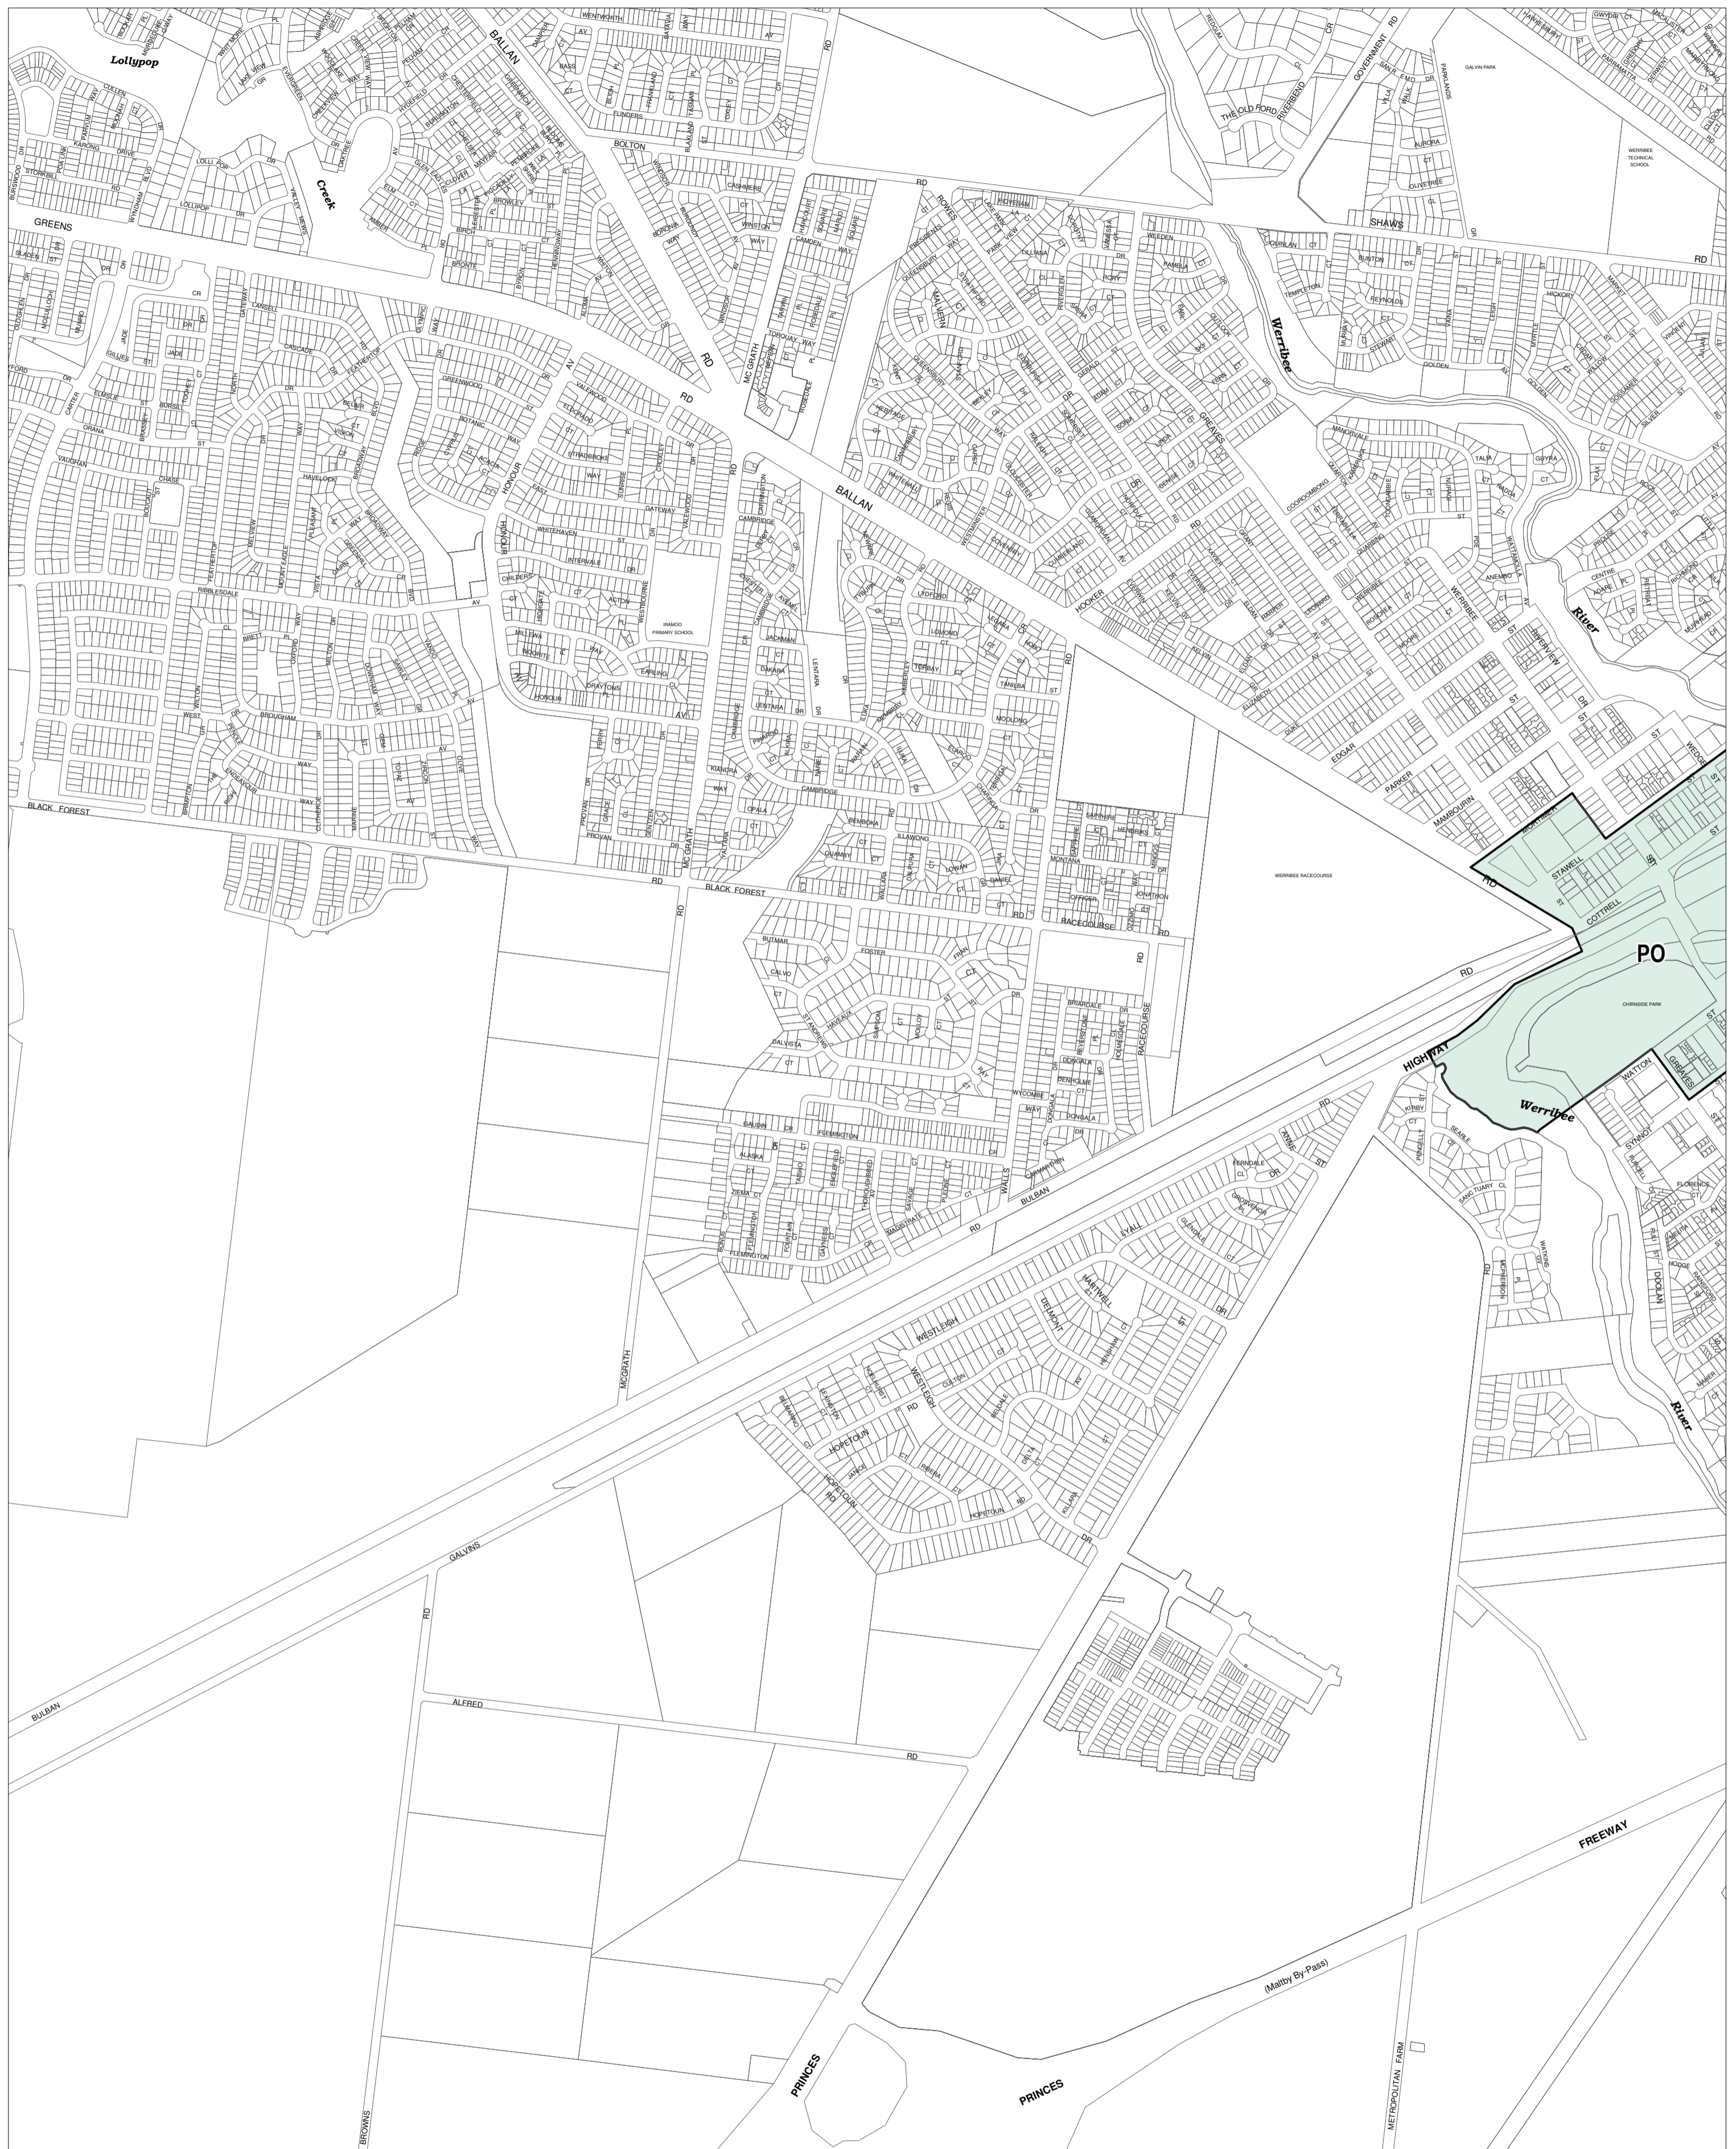

WYNDHAM PLANNING SCHEME - LOCAL PROVISION

Overlays

PO Parking Overlay

200 0 200 400 600 800 1000 m

AUSTRALIAN MAP GRID ZONE 55

INDEX TO ADJOINING METRIC SERIES MAP

		2	3	4	5	6
	9	10	11	12	13	
	14	15	16	17	18	19
7	8	14	15	16	17	18
	20	21	22	23	24	
			25			

Printed: 21/2/2014