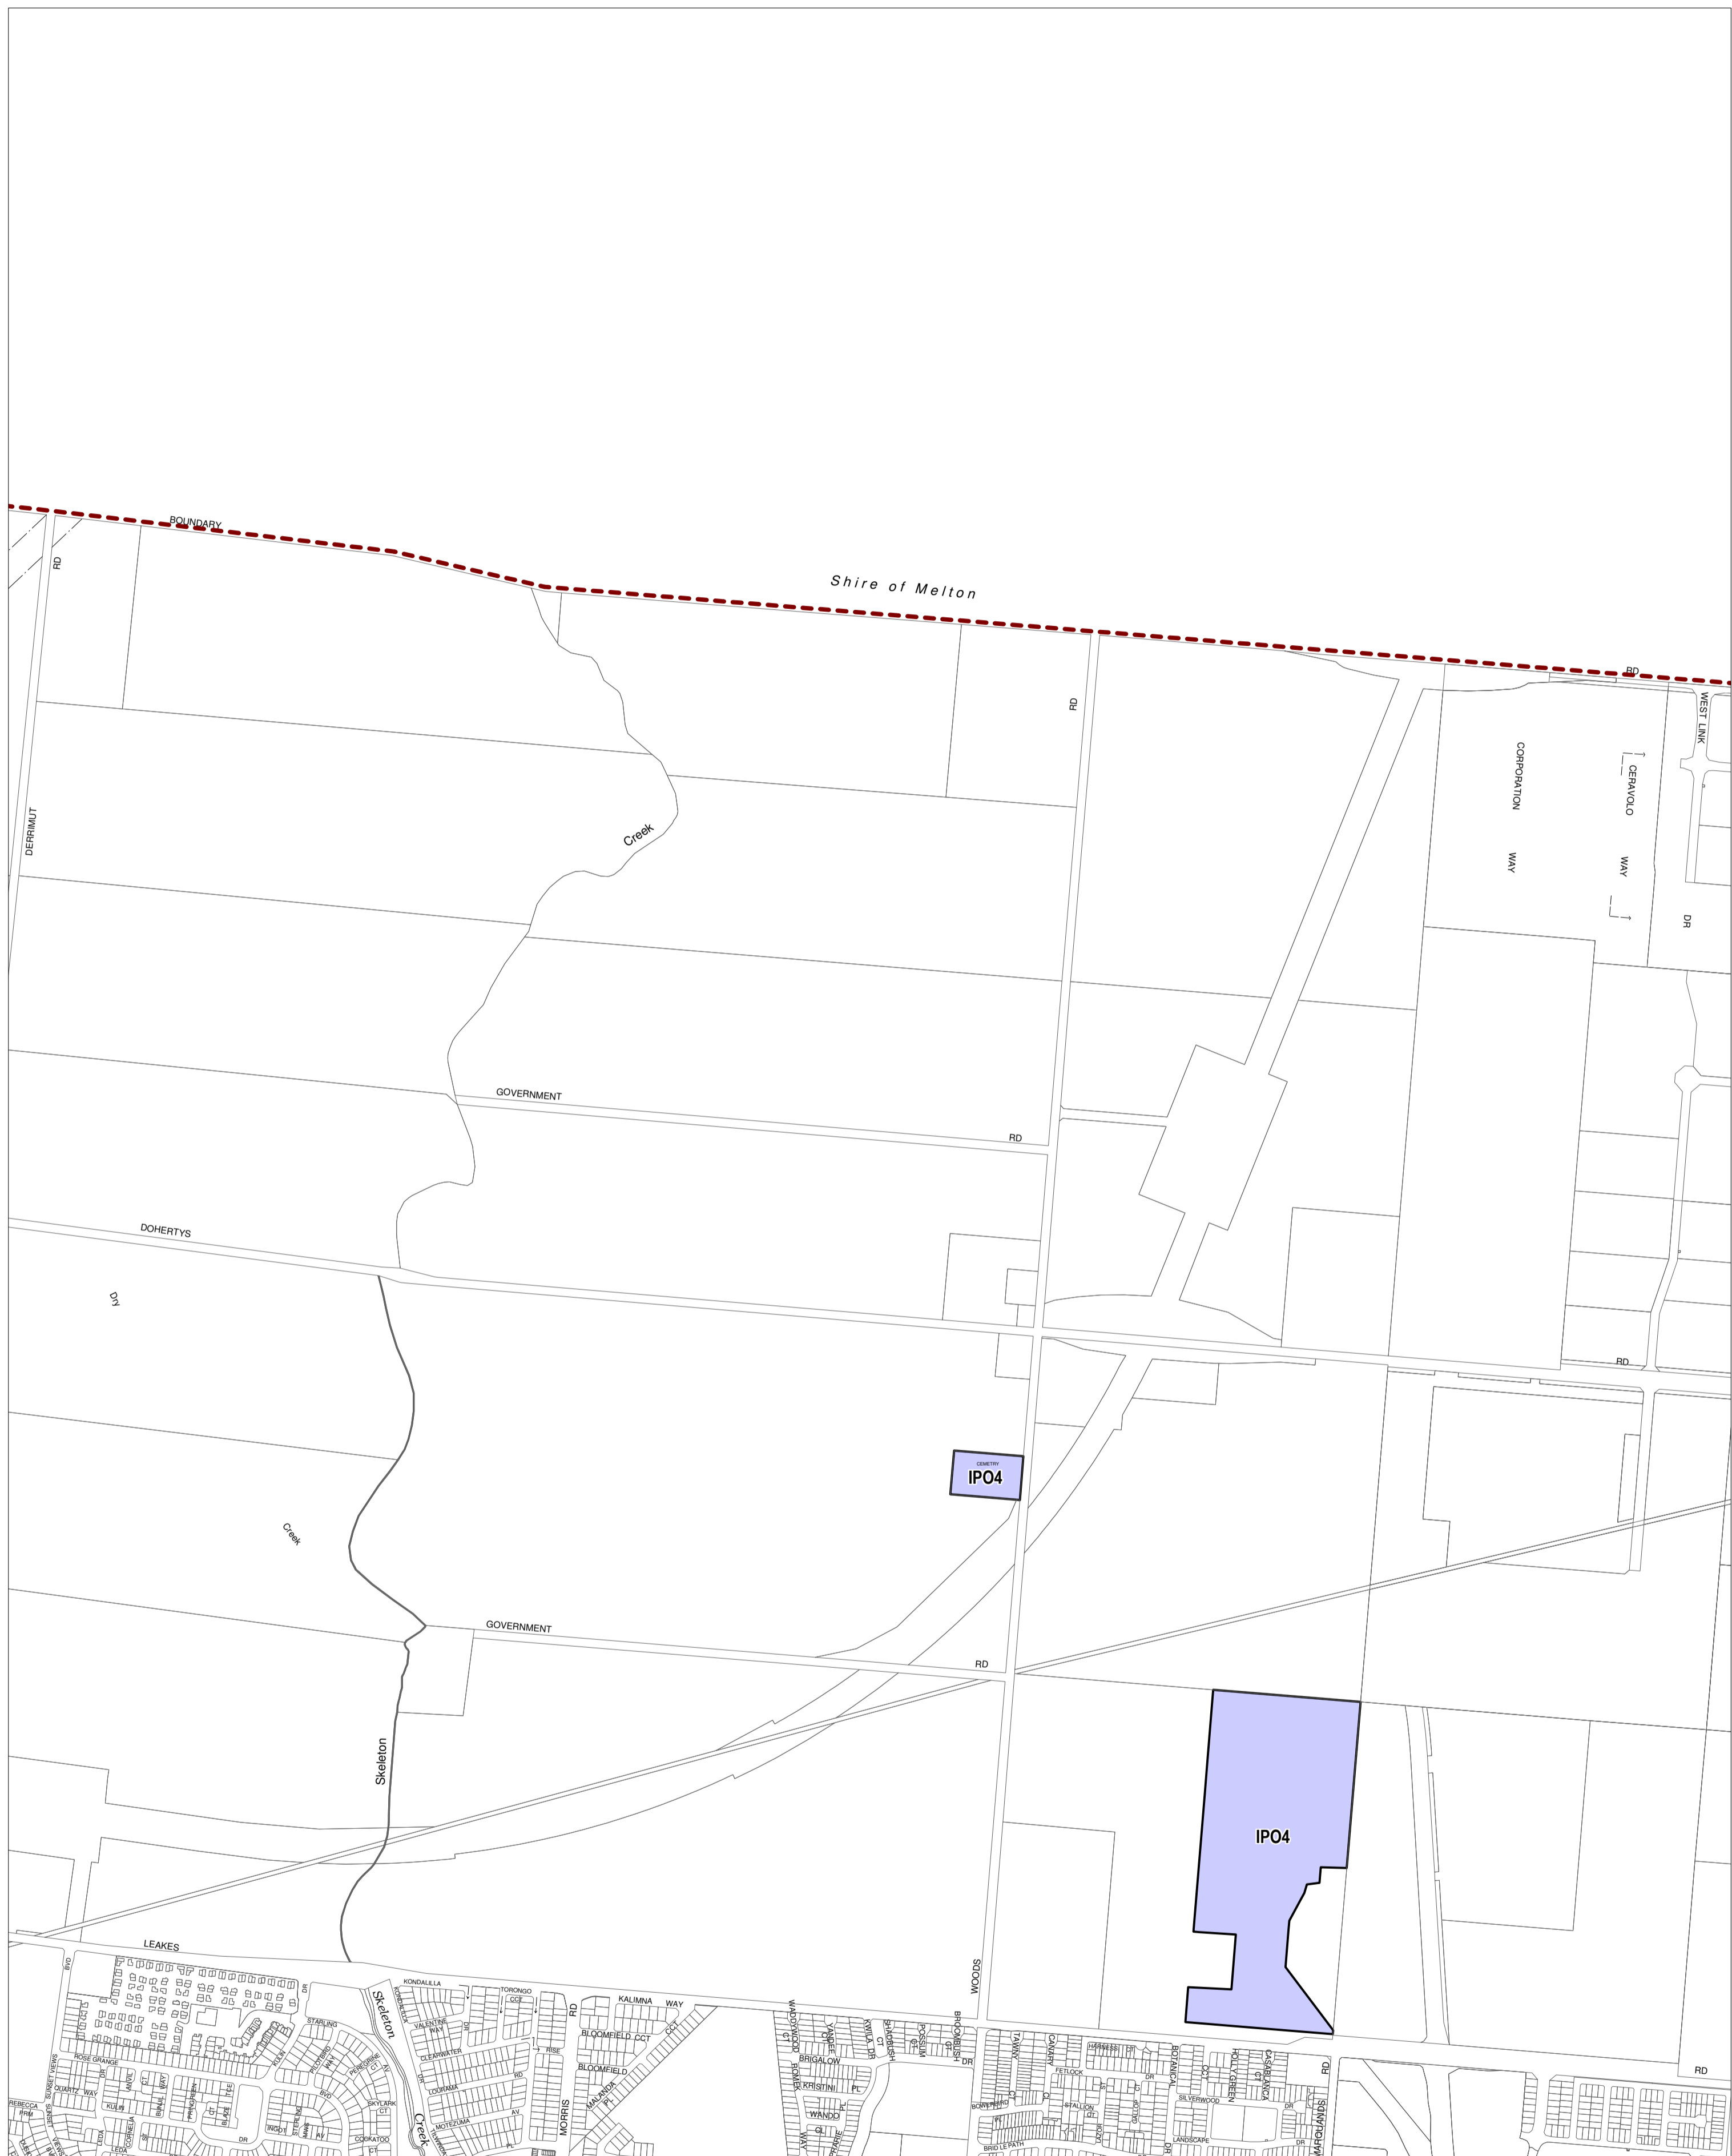

WYNDHAM PLANNING SCHEME - LOCAL PROVISION

Overlays

IPO4 Incorporated Plan Overlay - Schedule 4

200 0 200 400 600 800 1000 m

AUSTRALIAN MAP GRID ZONE 55

INDEX TO ADJOINING METRIC SERIES MAP

			3	4	5	6
7	8	9	10	11	12	13
		14	15	16	17	18
		20	21	22	23	24
				25		

Printed: 7/11/2014

AMENDMENT C175