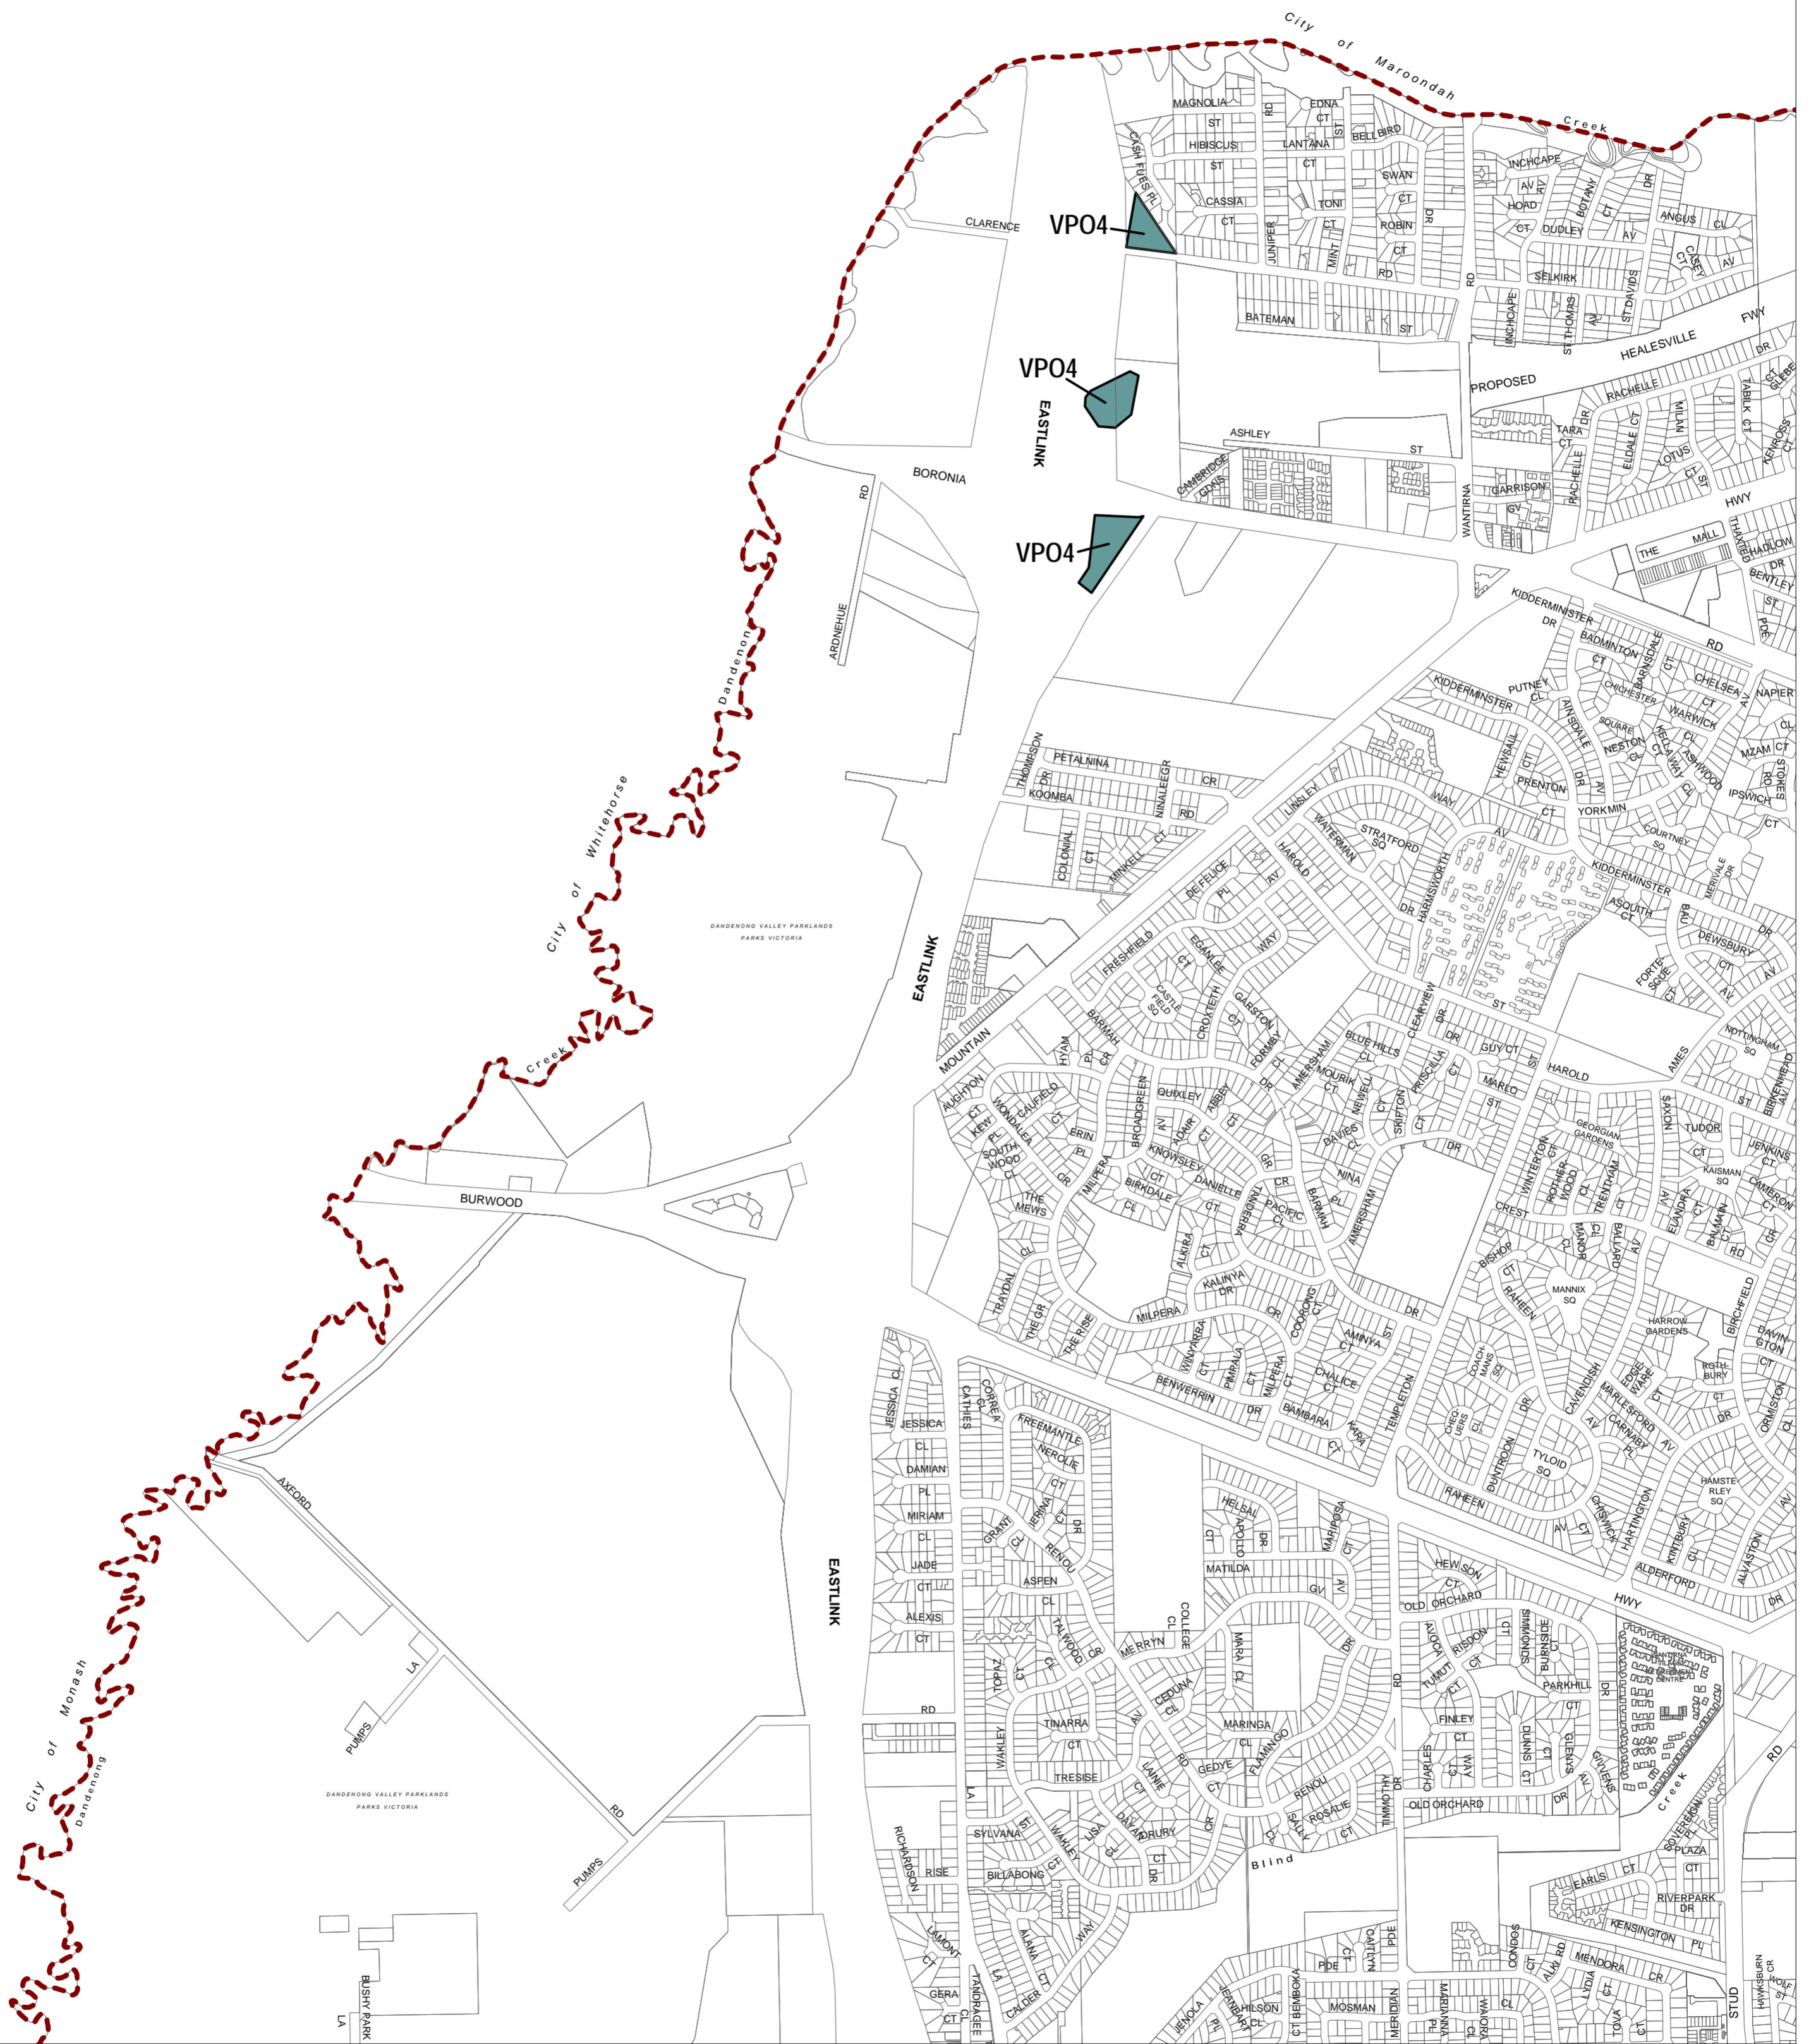

KNOX PLANNING SCHEME - LOCAL PROVISION

Overlays
VPO4 Vegetation Protection Overlay - Schedule 4

Printed: 9/4/2013

AMENDMENT C49