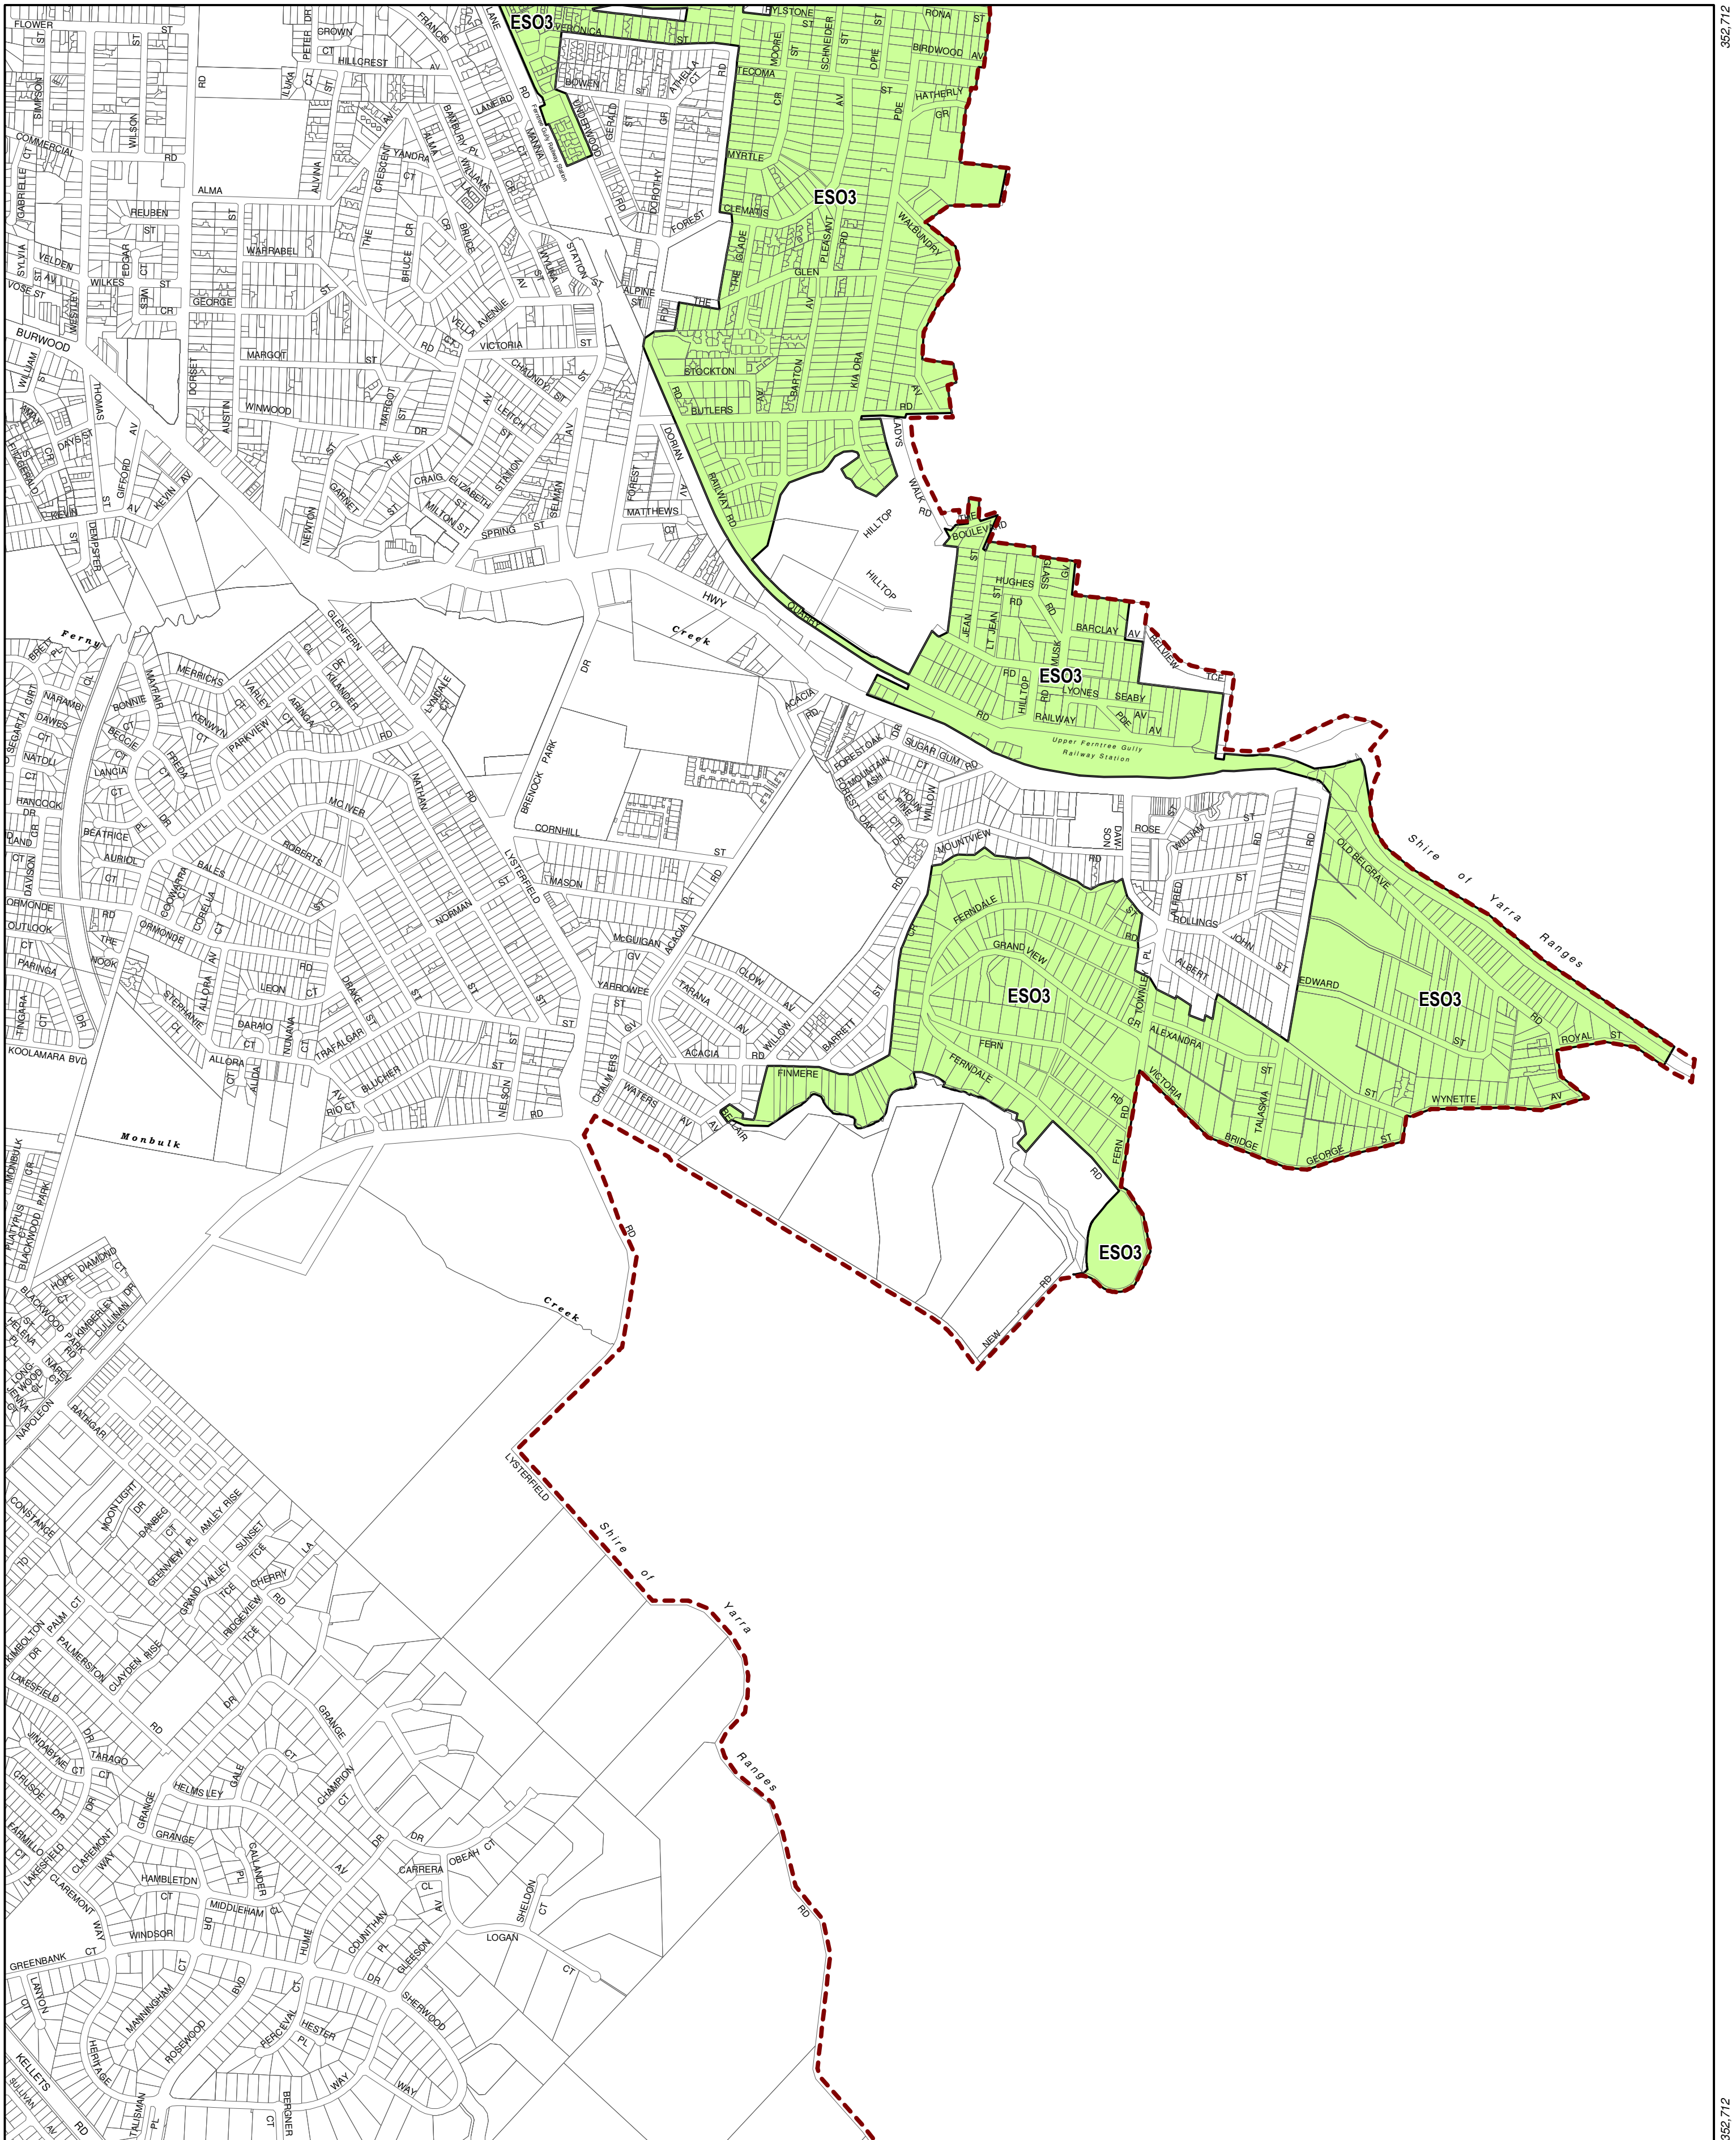

KNOX PLANNING SCHEME - LOCAL PROVISION

5,806,484

5,806,484

5,801,484

5,801,484

Overlays

AUSTRALIAN MAP GRID ZONE 55

Printed: 8/4/2013

AMENDMENT C49