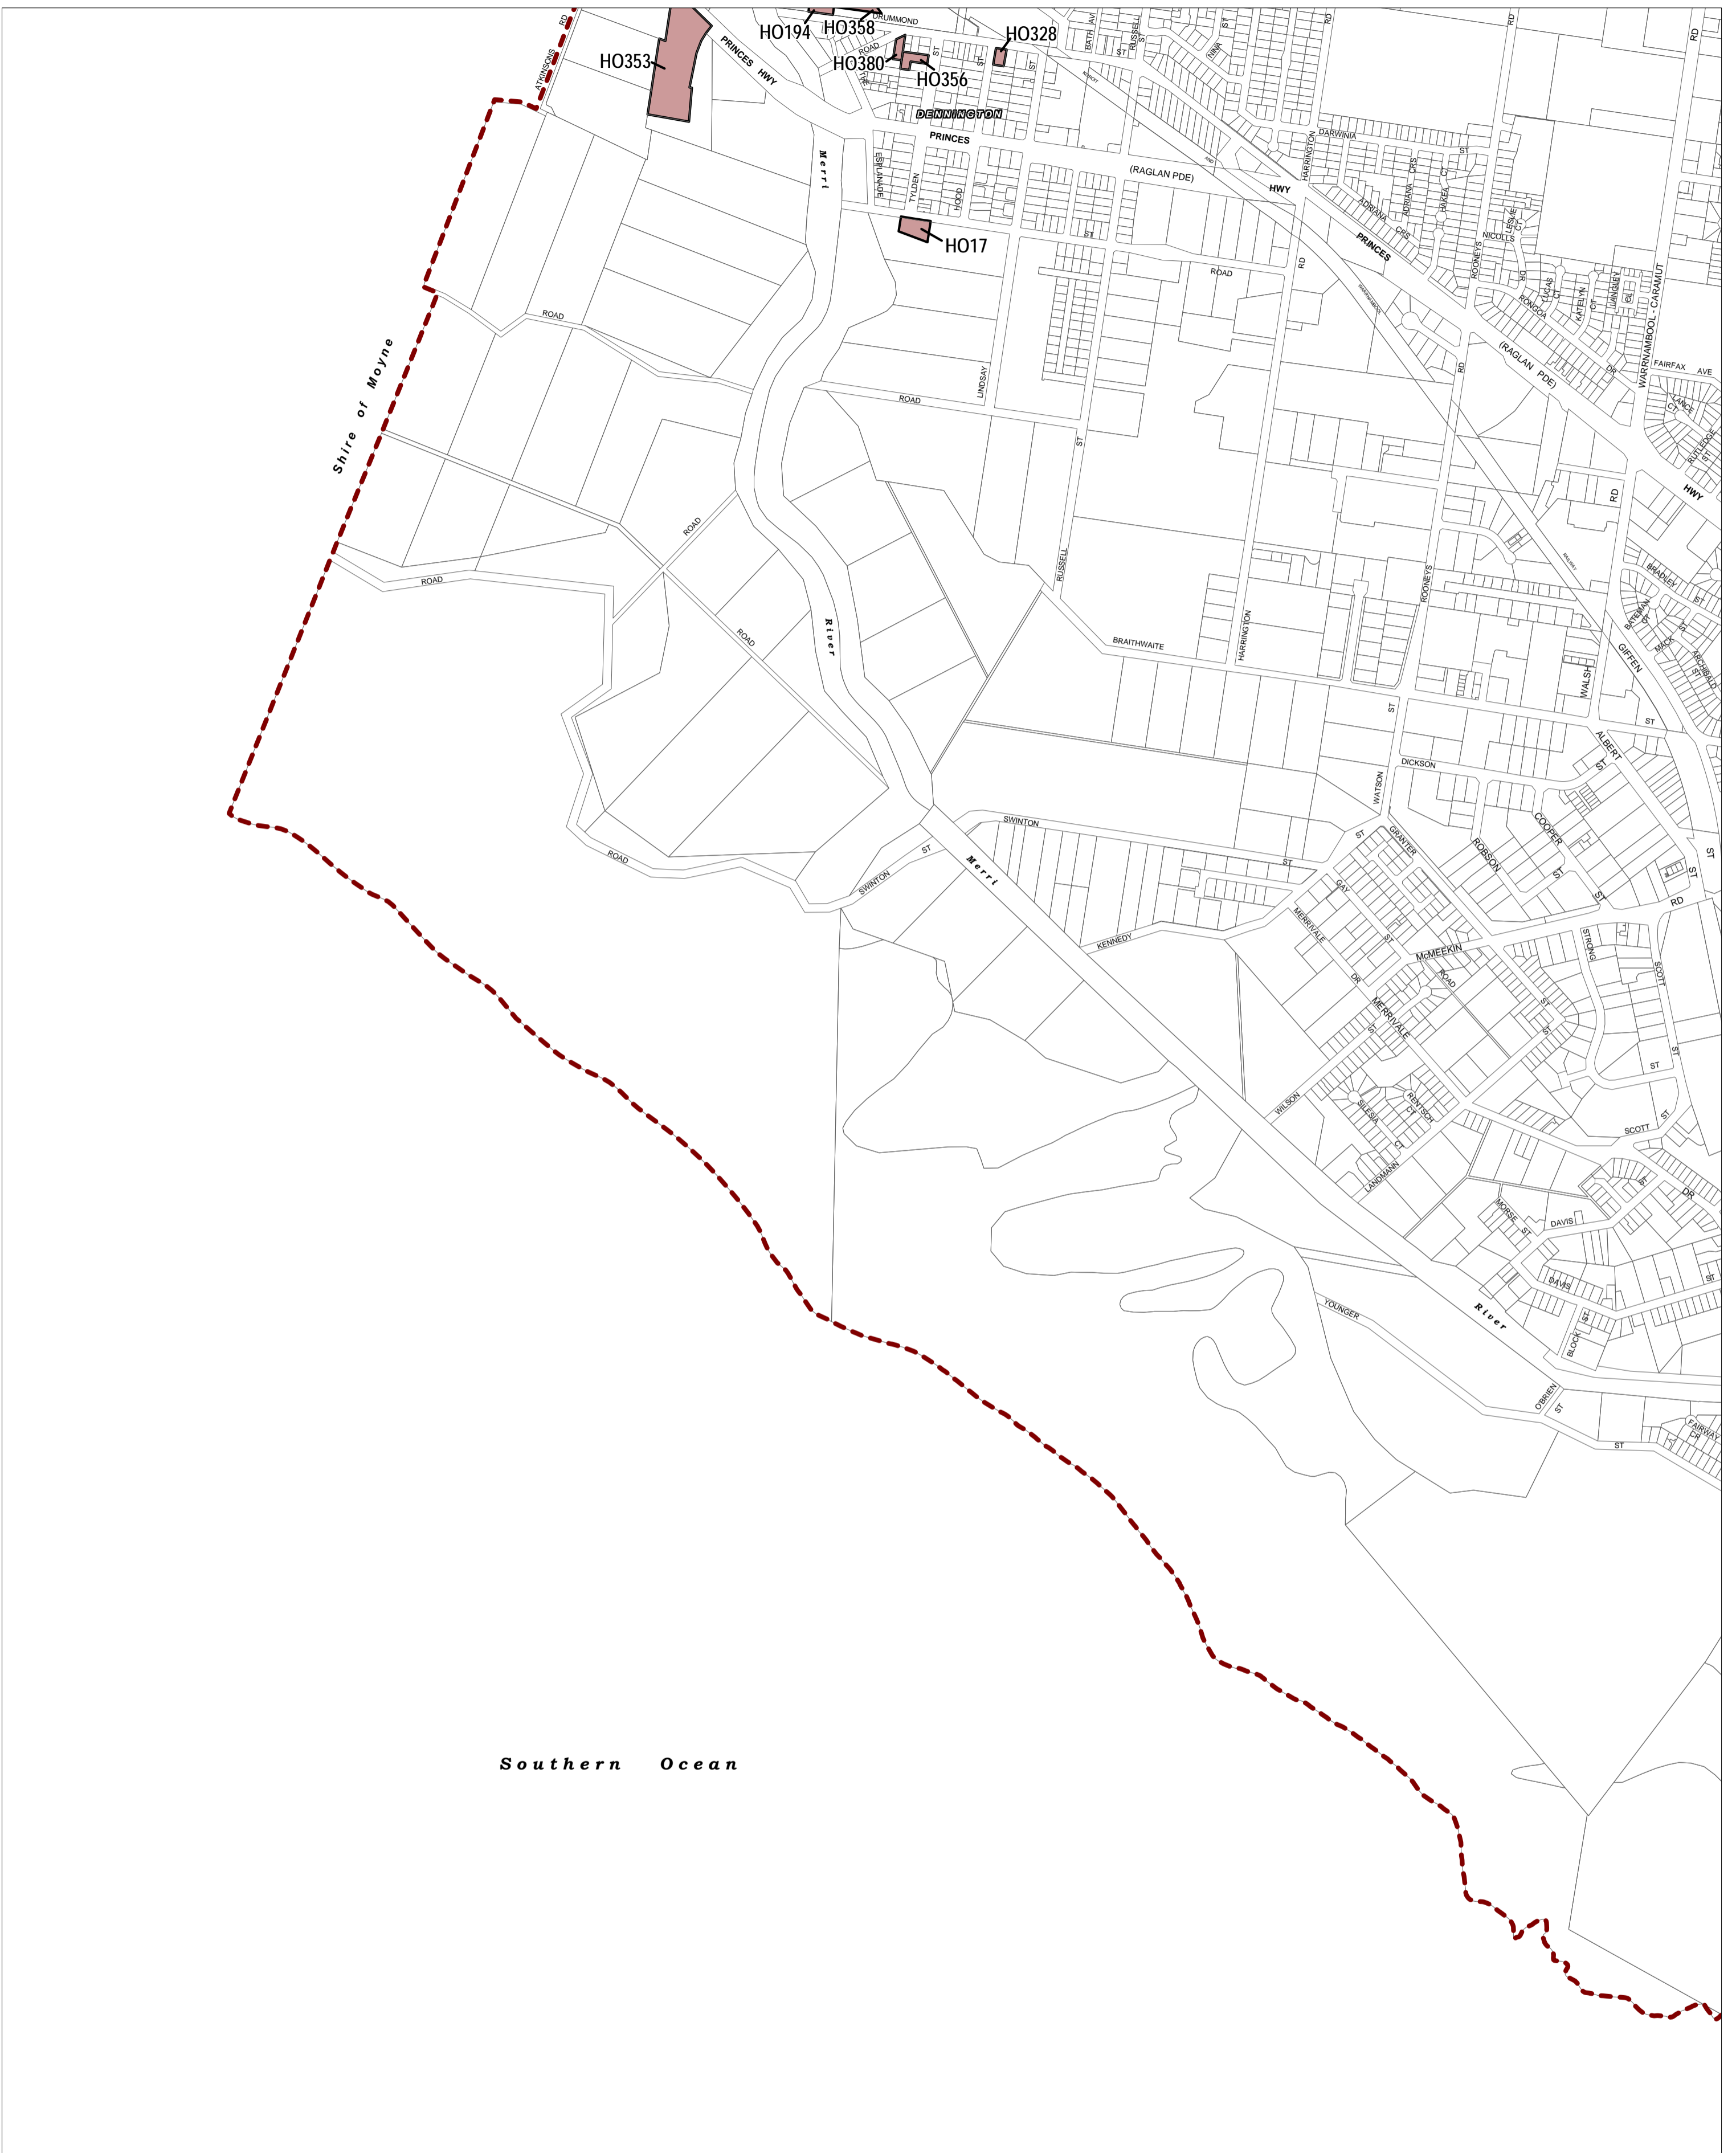

WARRNAMBOOL PLANNING SCHEME - LOCAL PROVISION

Overlays
HO Heritage Overlay

Printed: 22/5/2015

AMENDMENT C73 (PART 1)

HERITAGE OVERLAY

MAP No 4HO