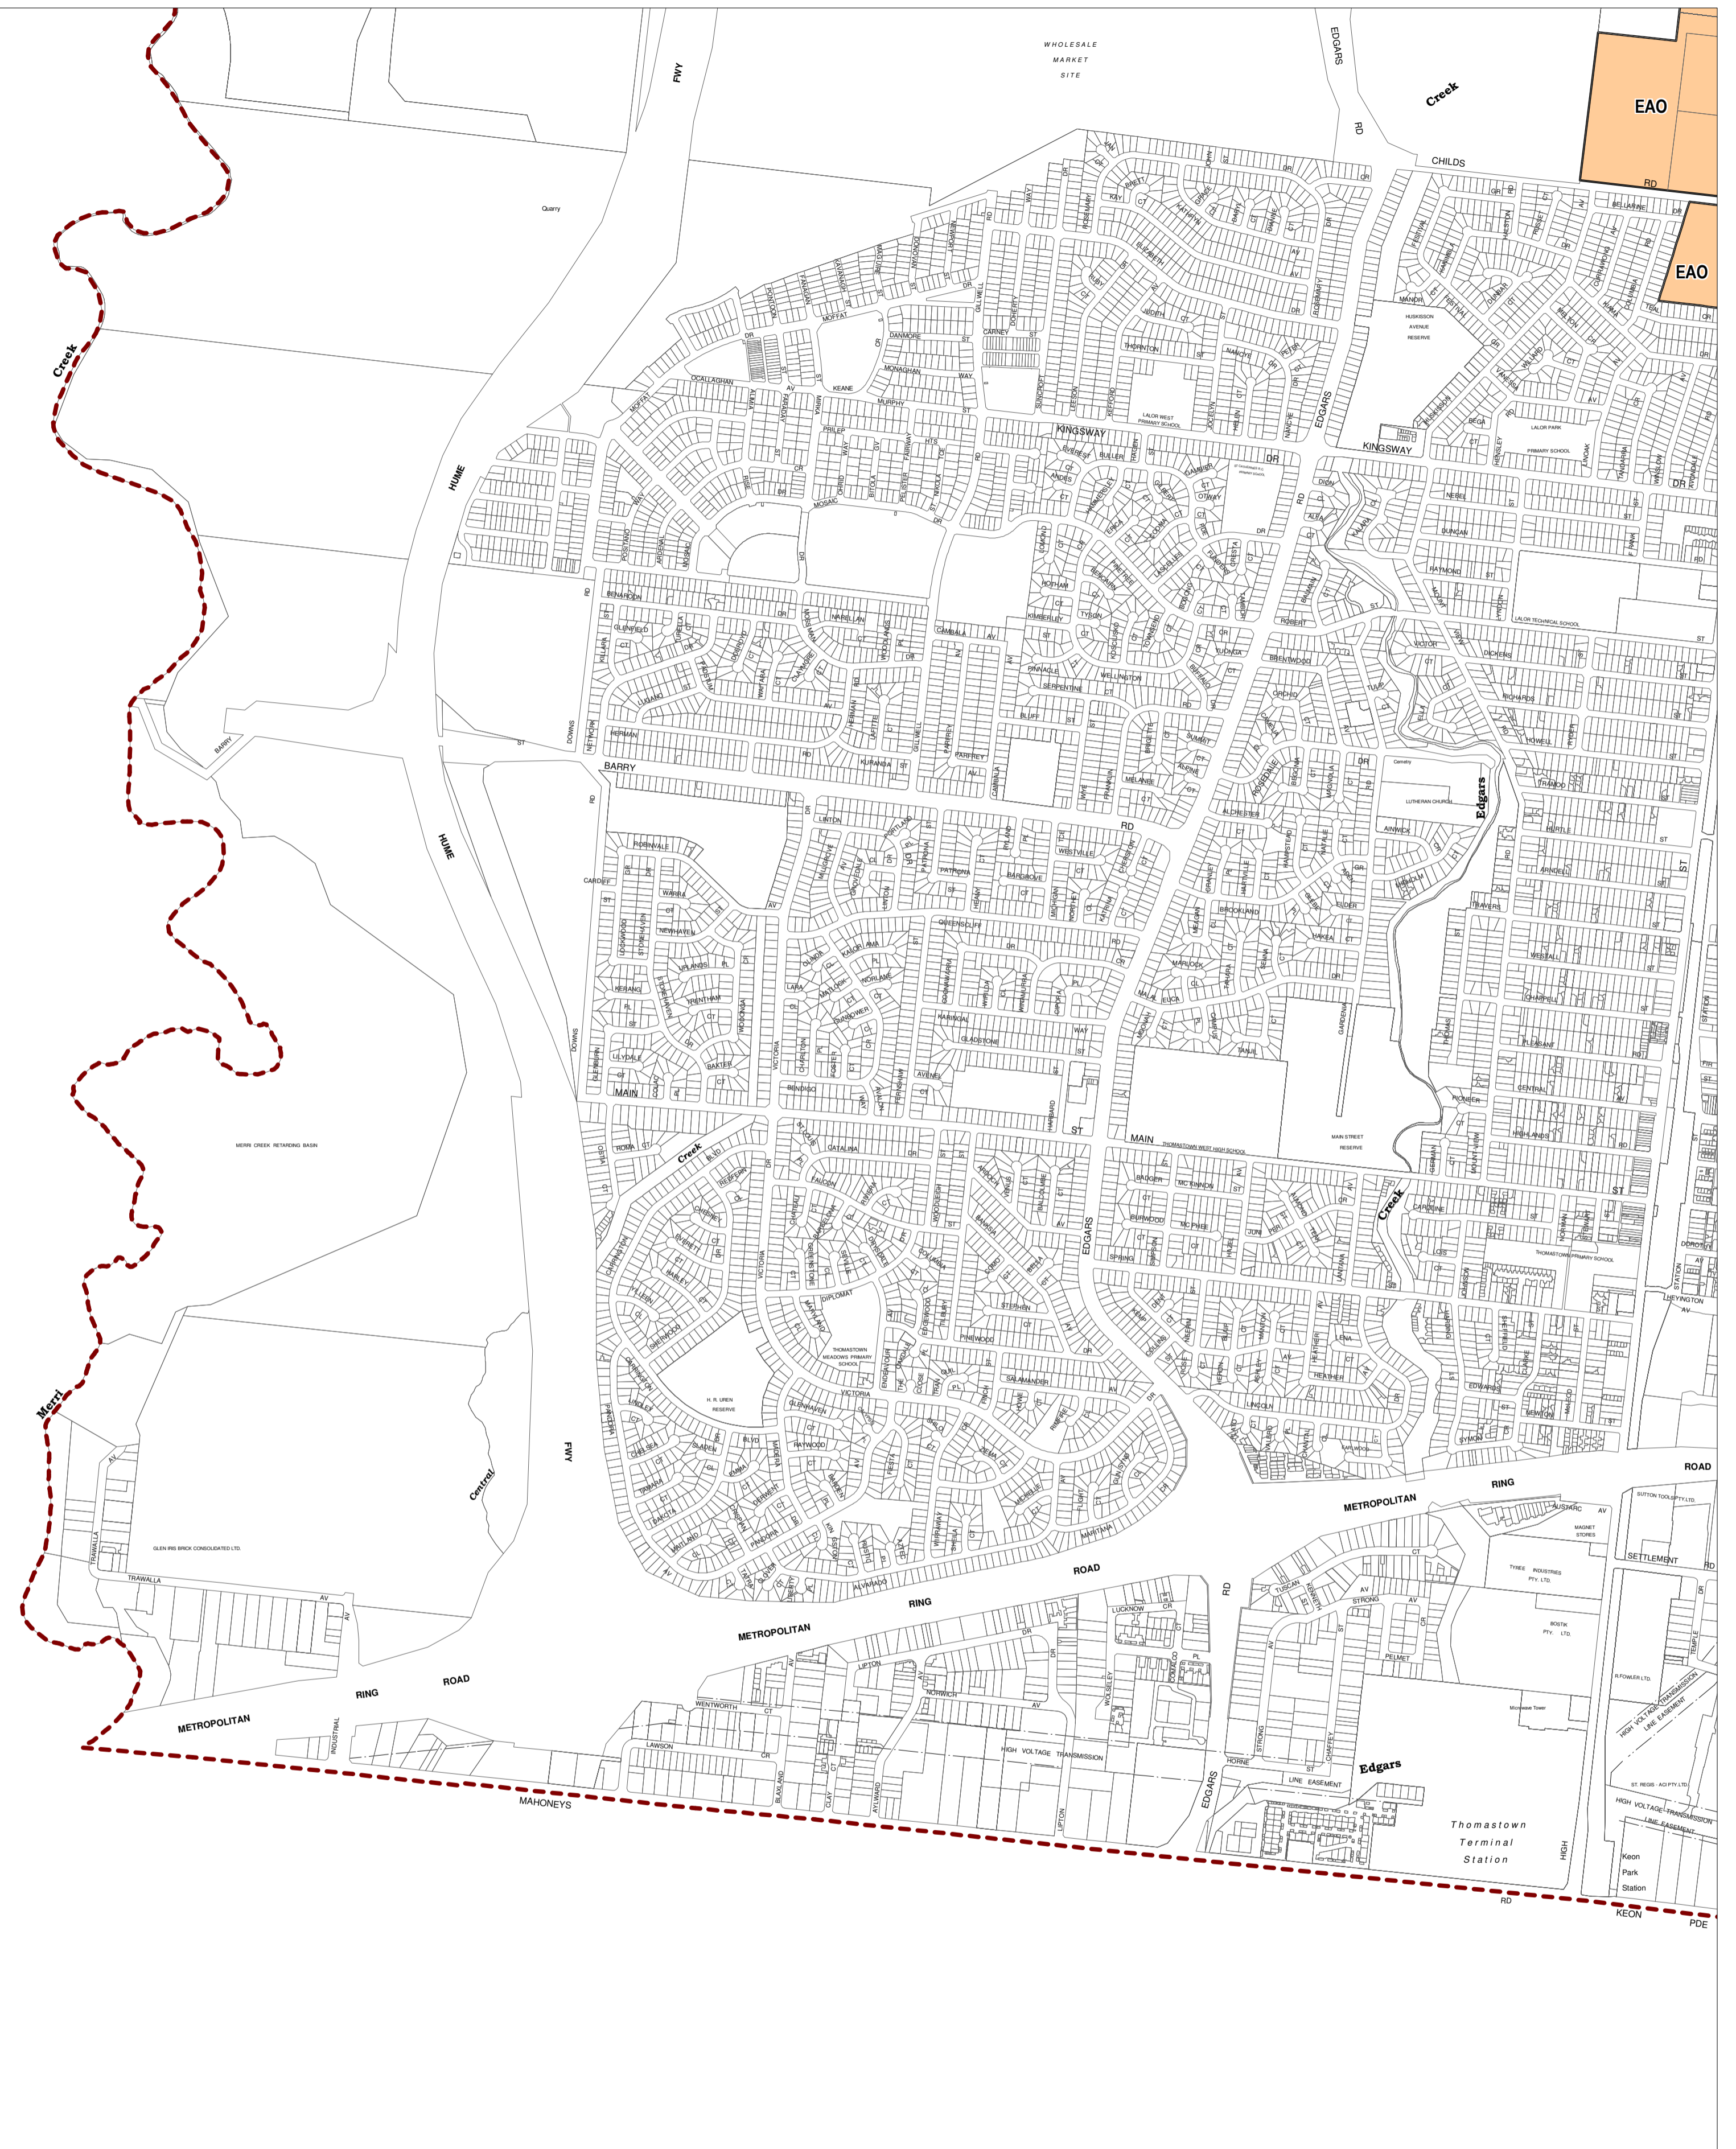

WHITTLESEA PLANNING SCHEME - LOCAL PROVISION

Overlays
EAO Environmental Audit Overlay

AUSTRALIAN MAP GRID ZONE 55

Printed: 10/3/2015

AMENDMENT C130