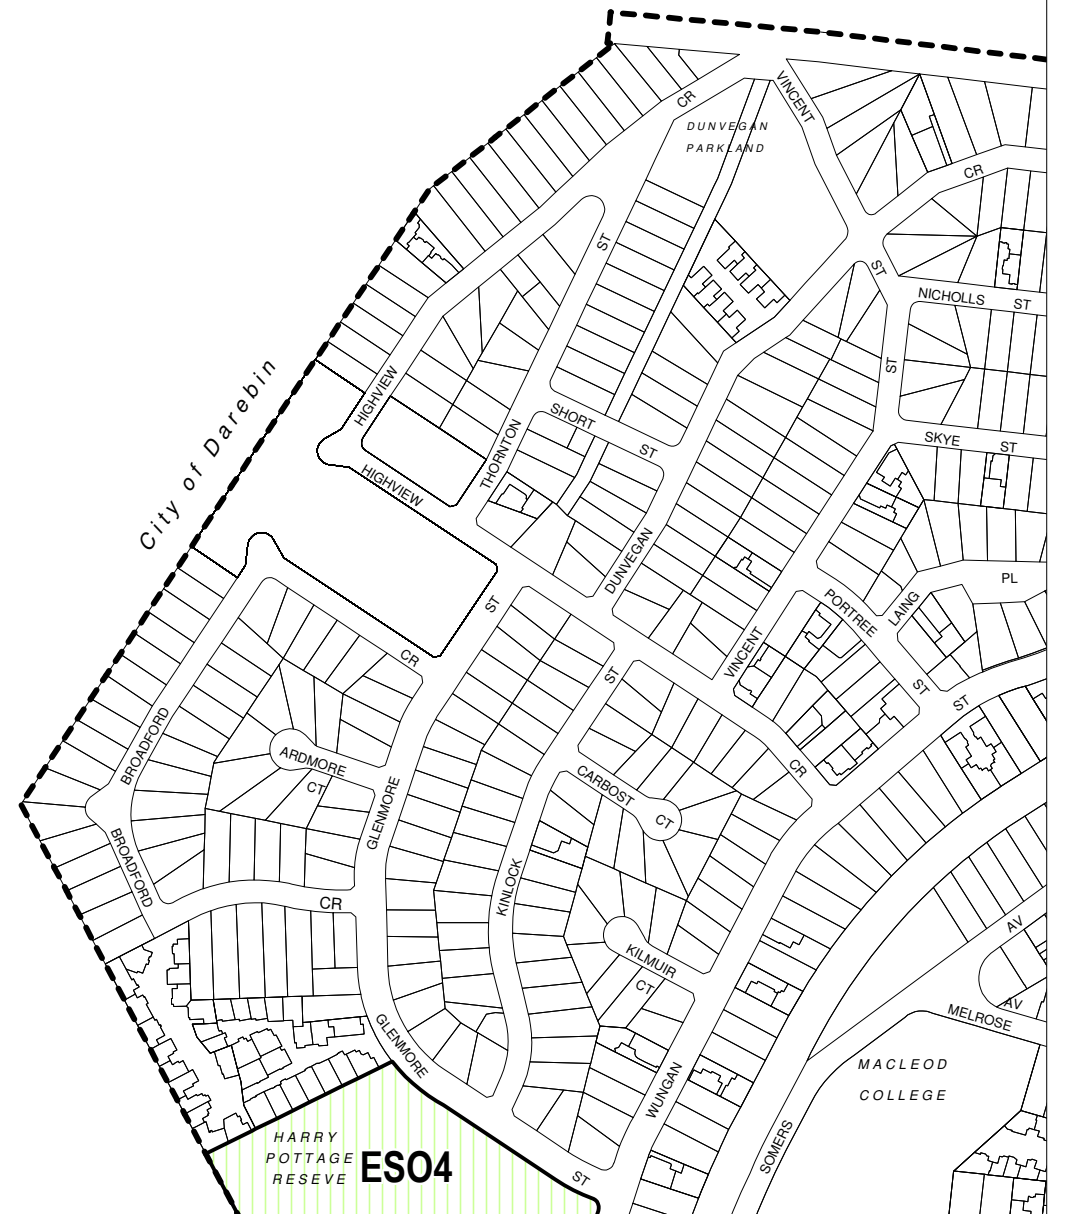

Overlays

ES04 Environmental Significance Overlay - Schedule 4

Printed: 24/8/2010

AMENDMENT C67