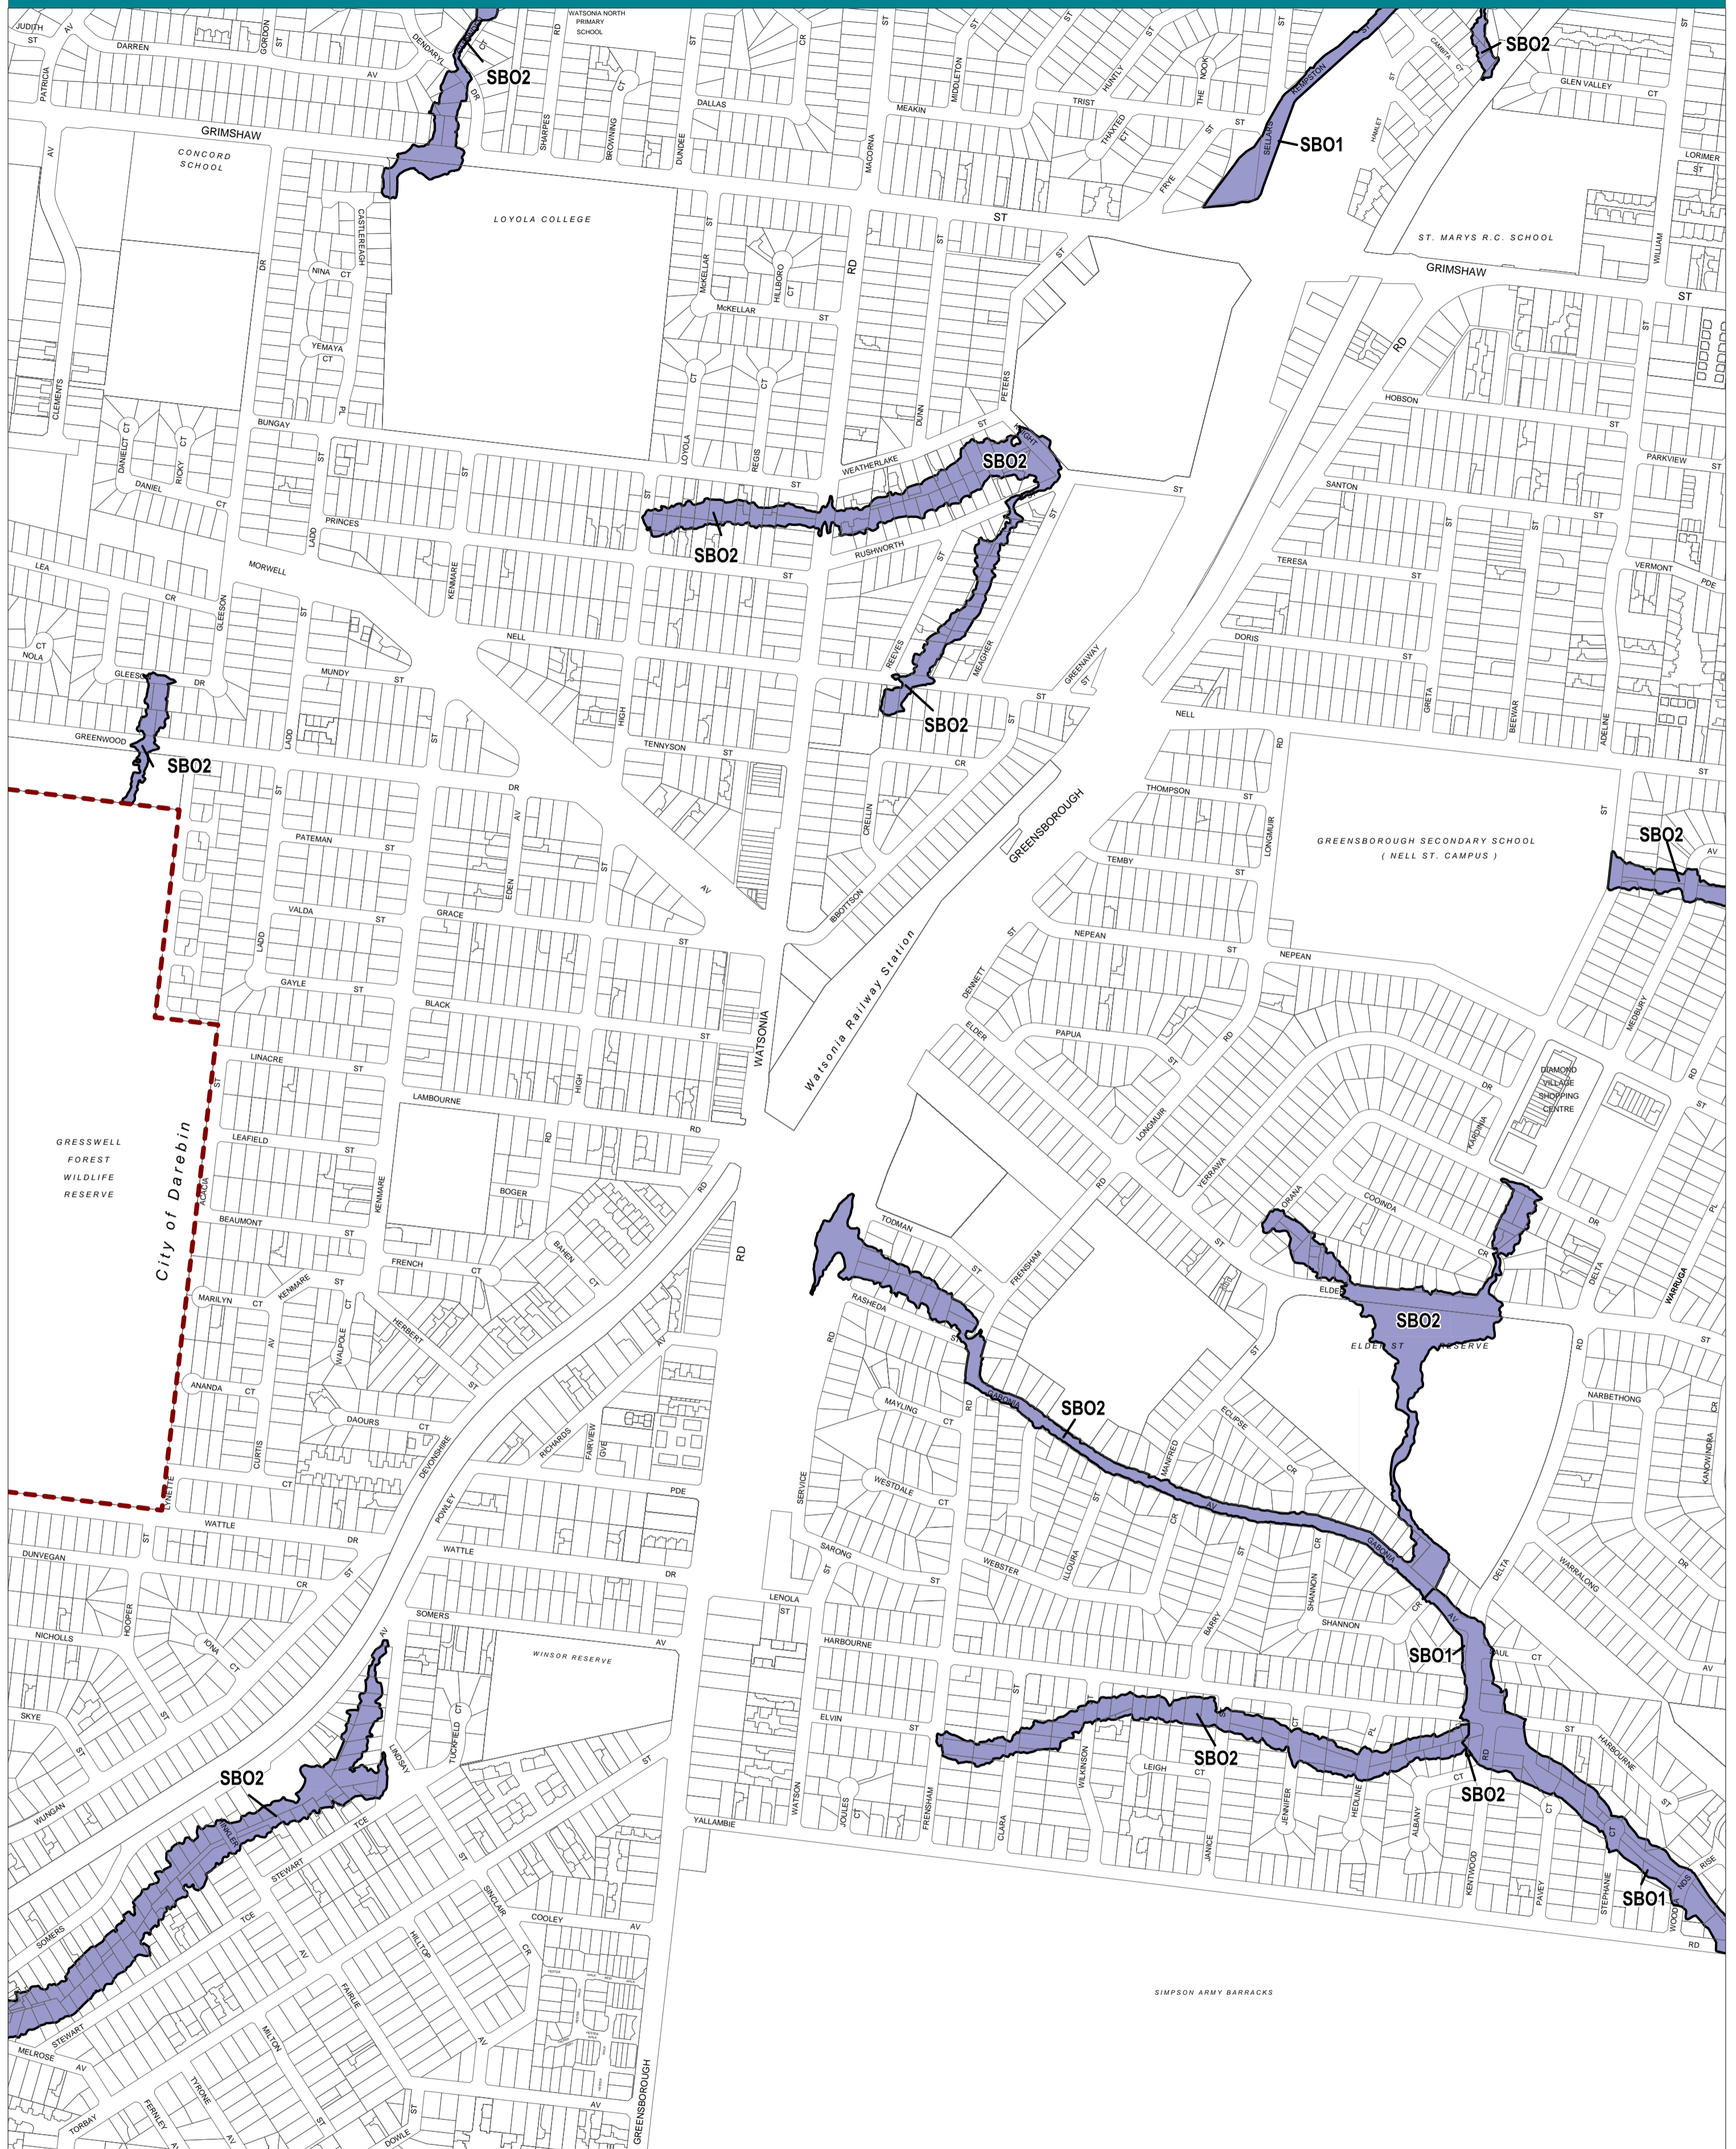

BANYULE PLANNING SCHEME - LOCAL PROVISION

Overlays

- SBO1 Special Building Overlay - Schedule 1
- SBO2 Special Building Overlay - Schedule 2

PREPARED BY: Planning Mapping Services

Printed: 26/2/2016

AMENDMENT C101