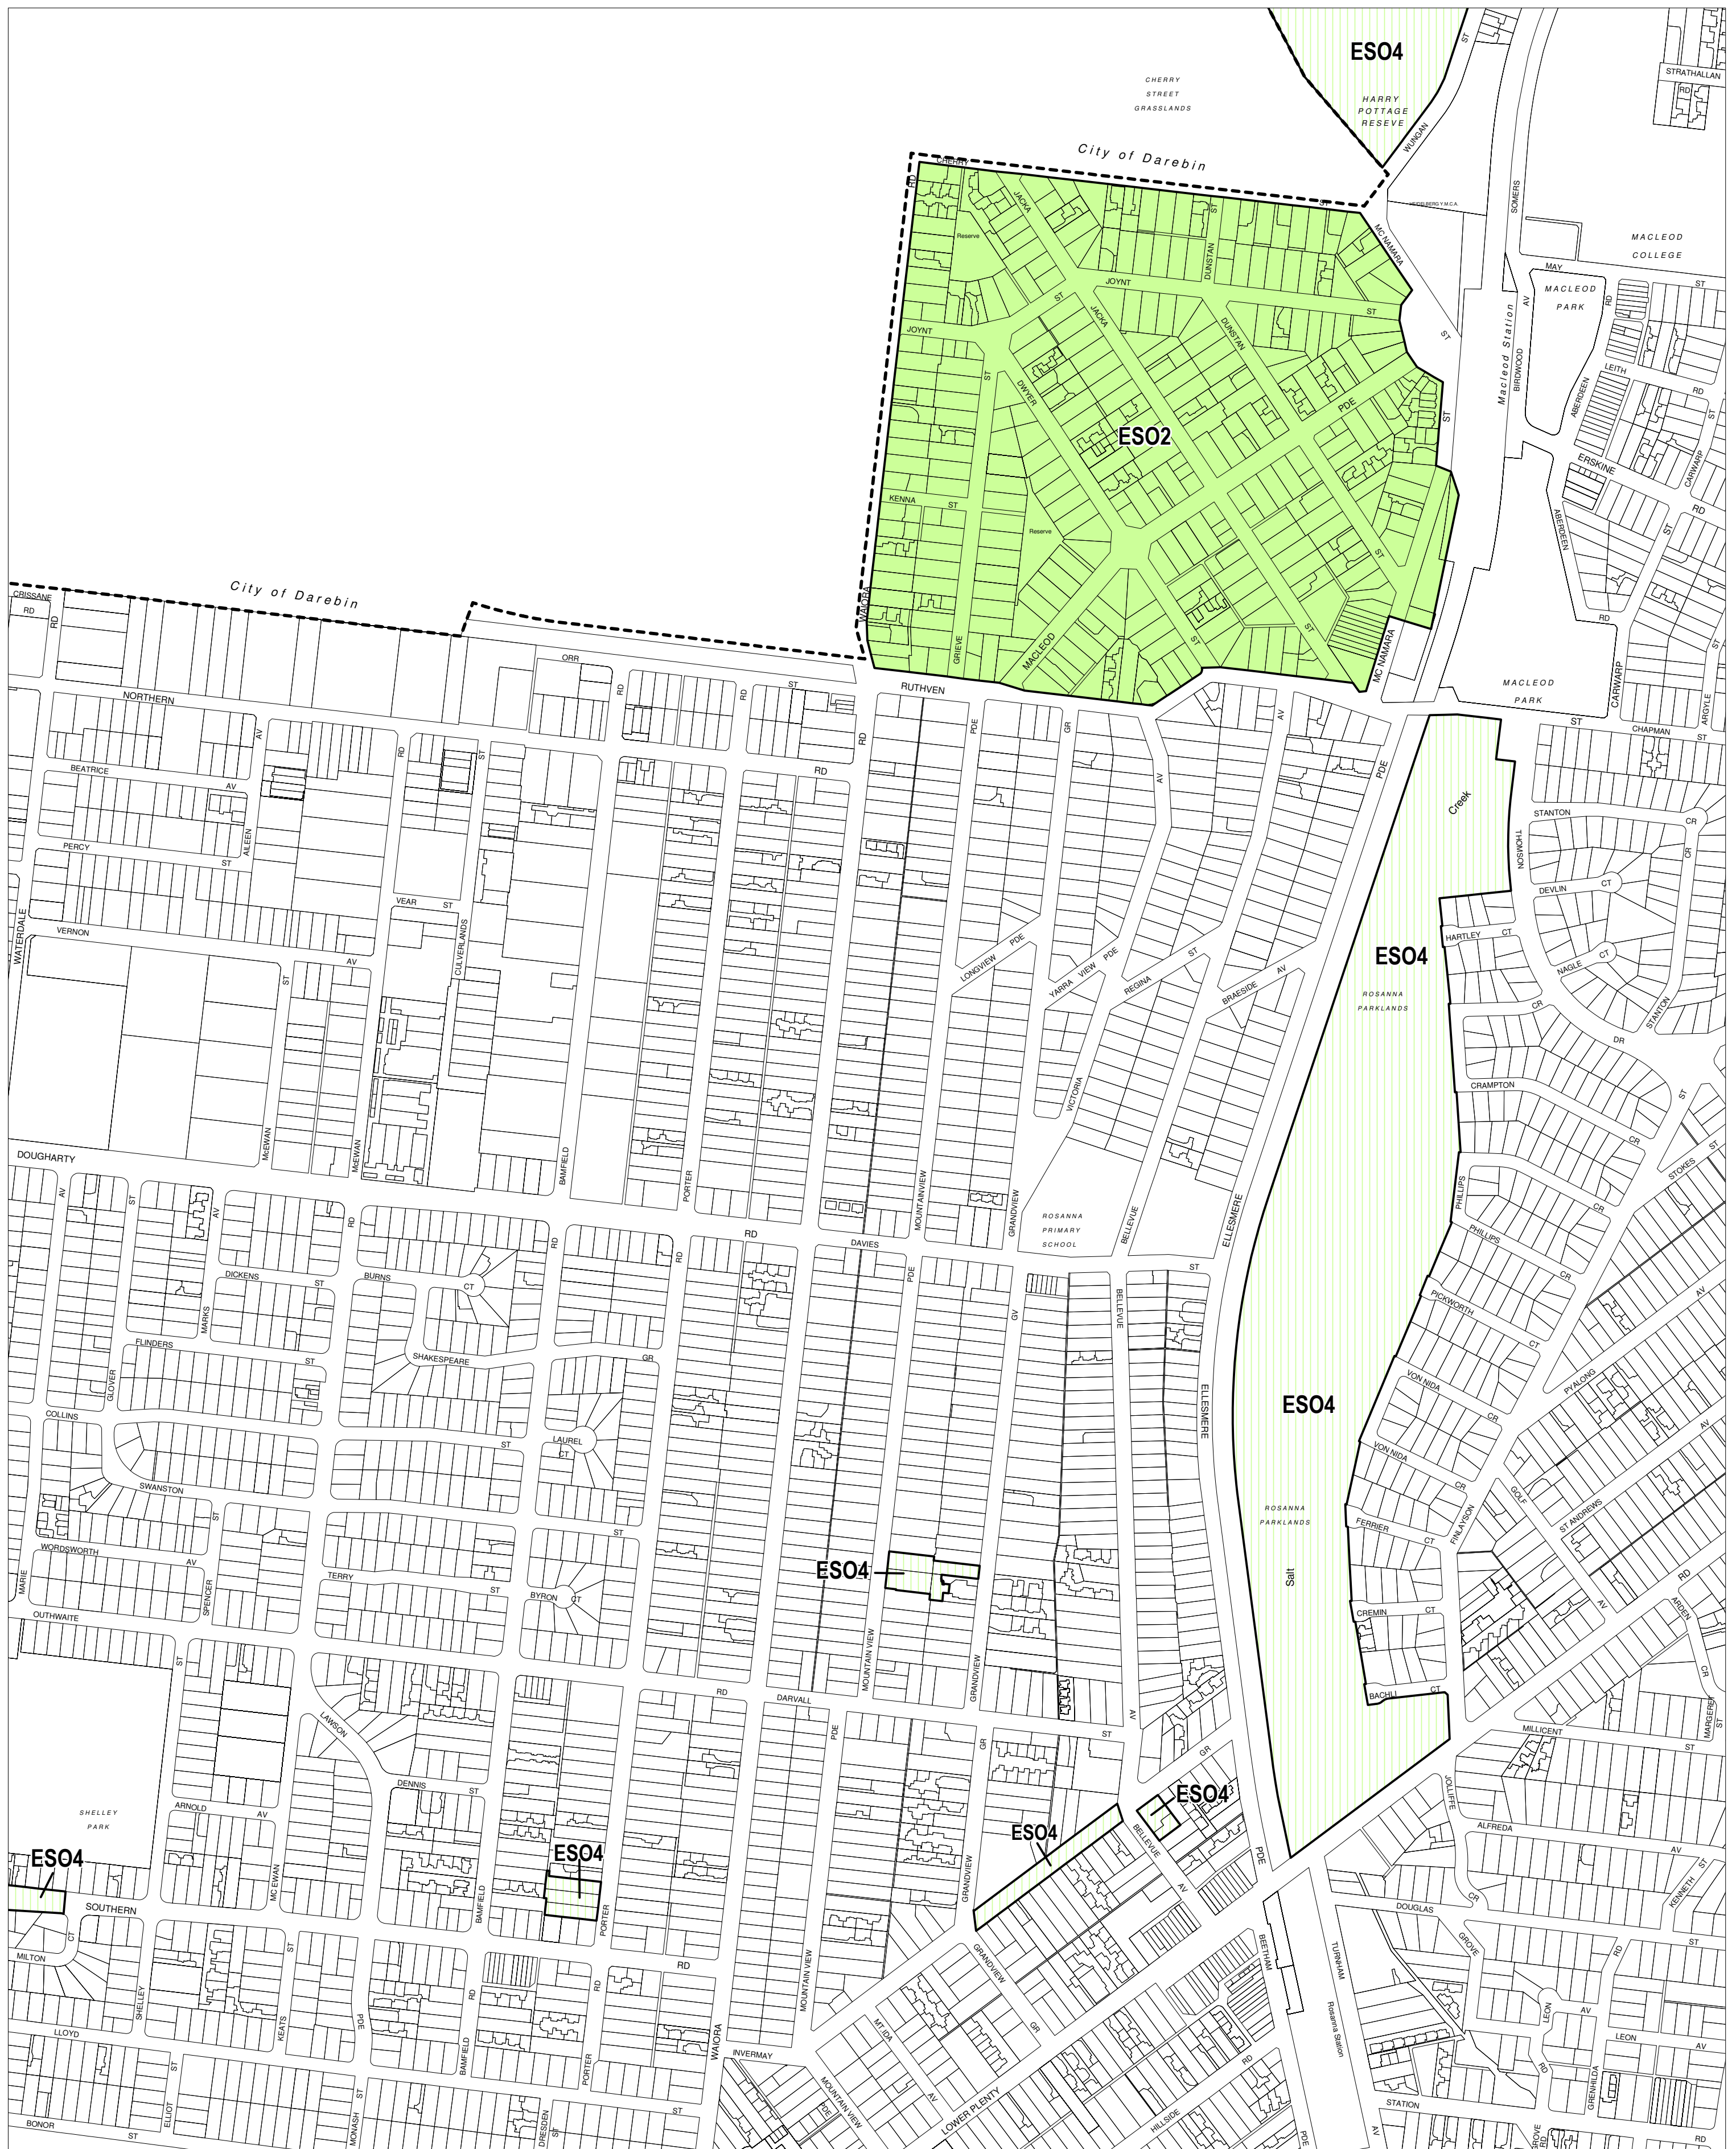

BANYULE PLANNING SCHEME - LOCAL PROVISION

1. **Overlays**
2. ES02 Environmental Significance Overlay - Schedule 2
   - ES04 Environmental Significance Overlay - Schedule 4

Printed: 24/8/2010

AMENDMENT C67