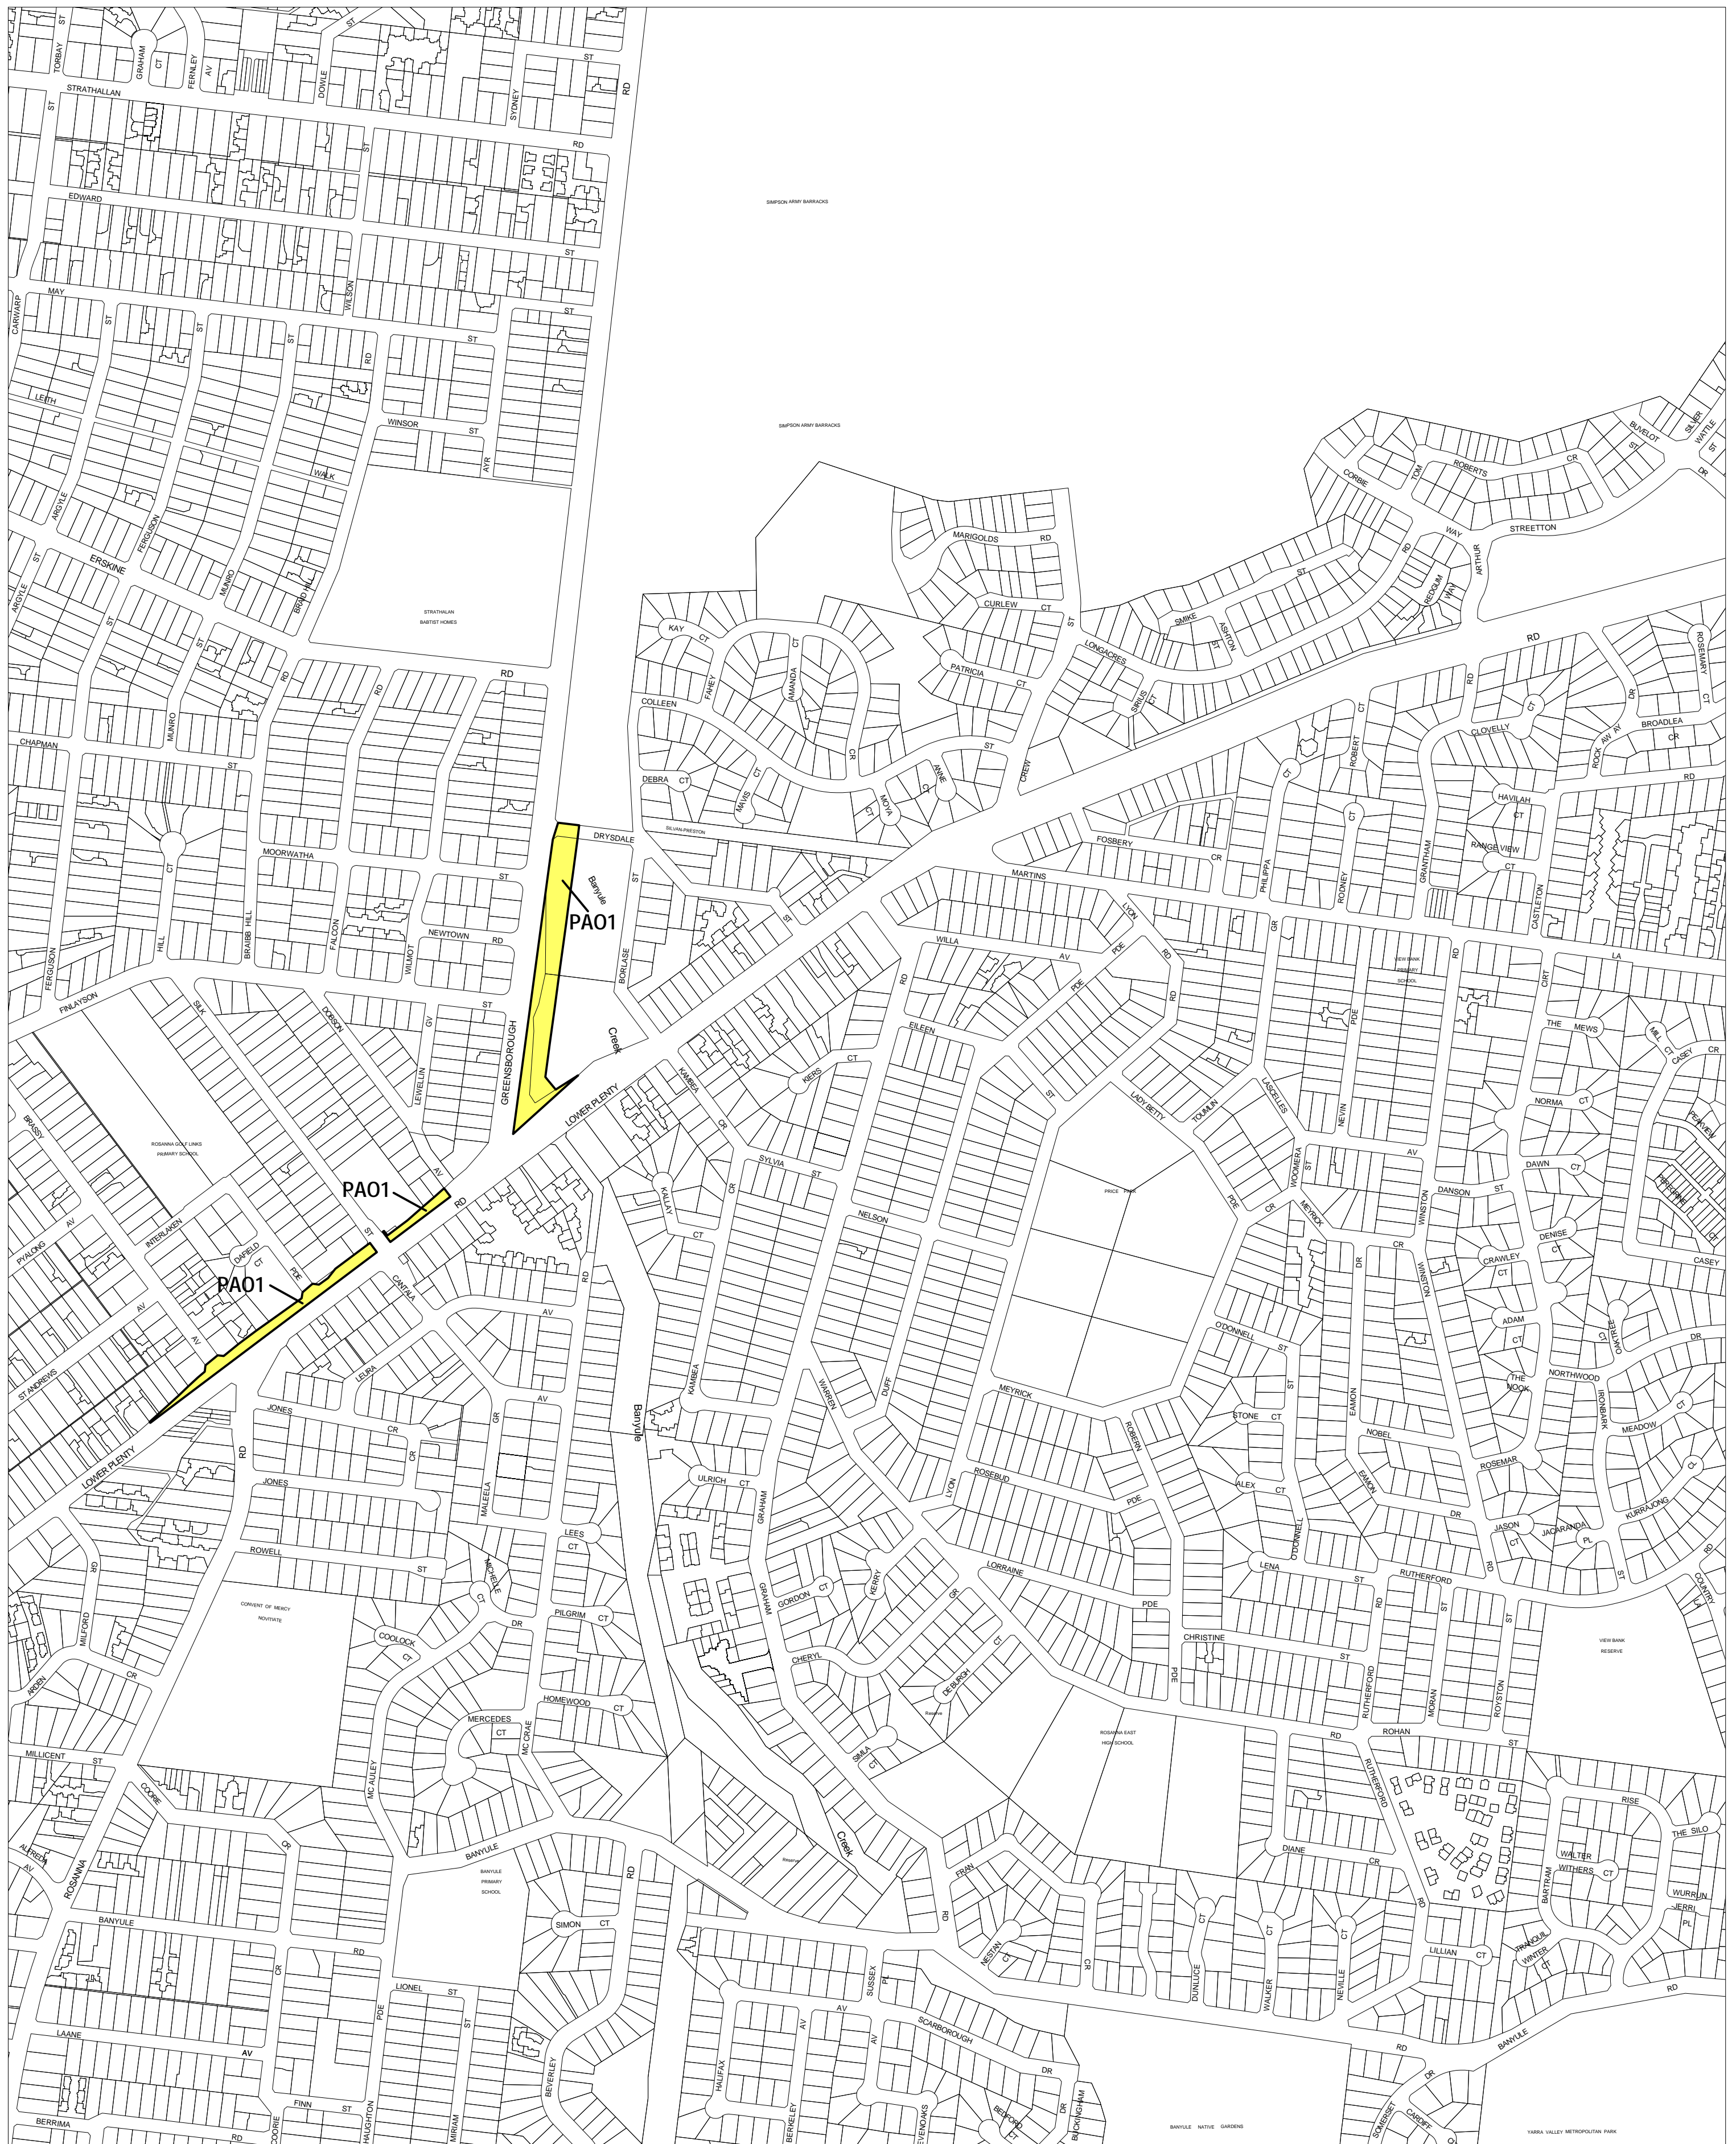

BANYULE PLANNING SCHEME - LOCAL PROVISION

Overlays
PAO1 Public Acquisition Overlay 1

Printed: 22/1/2009

AMENDMENT C54