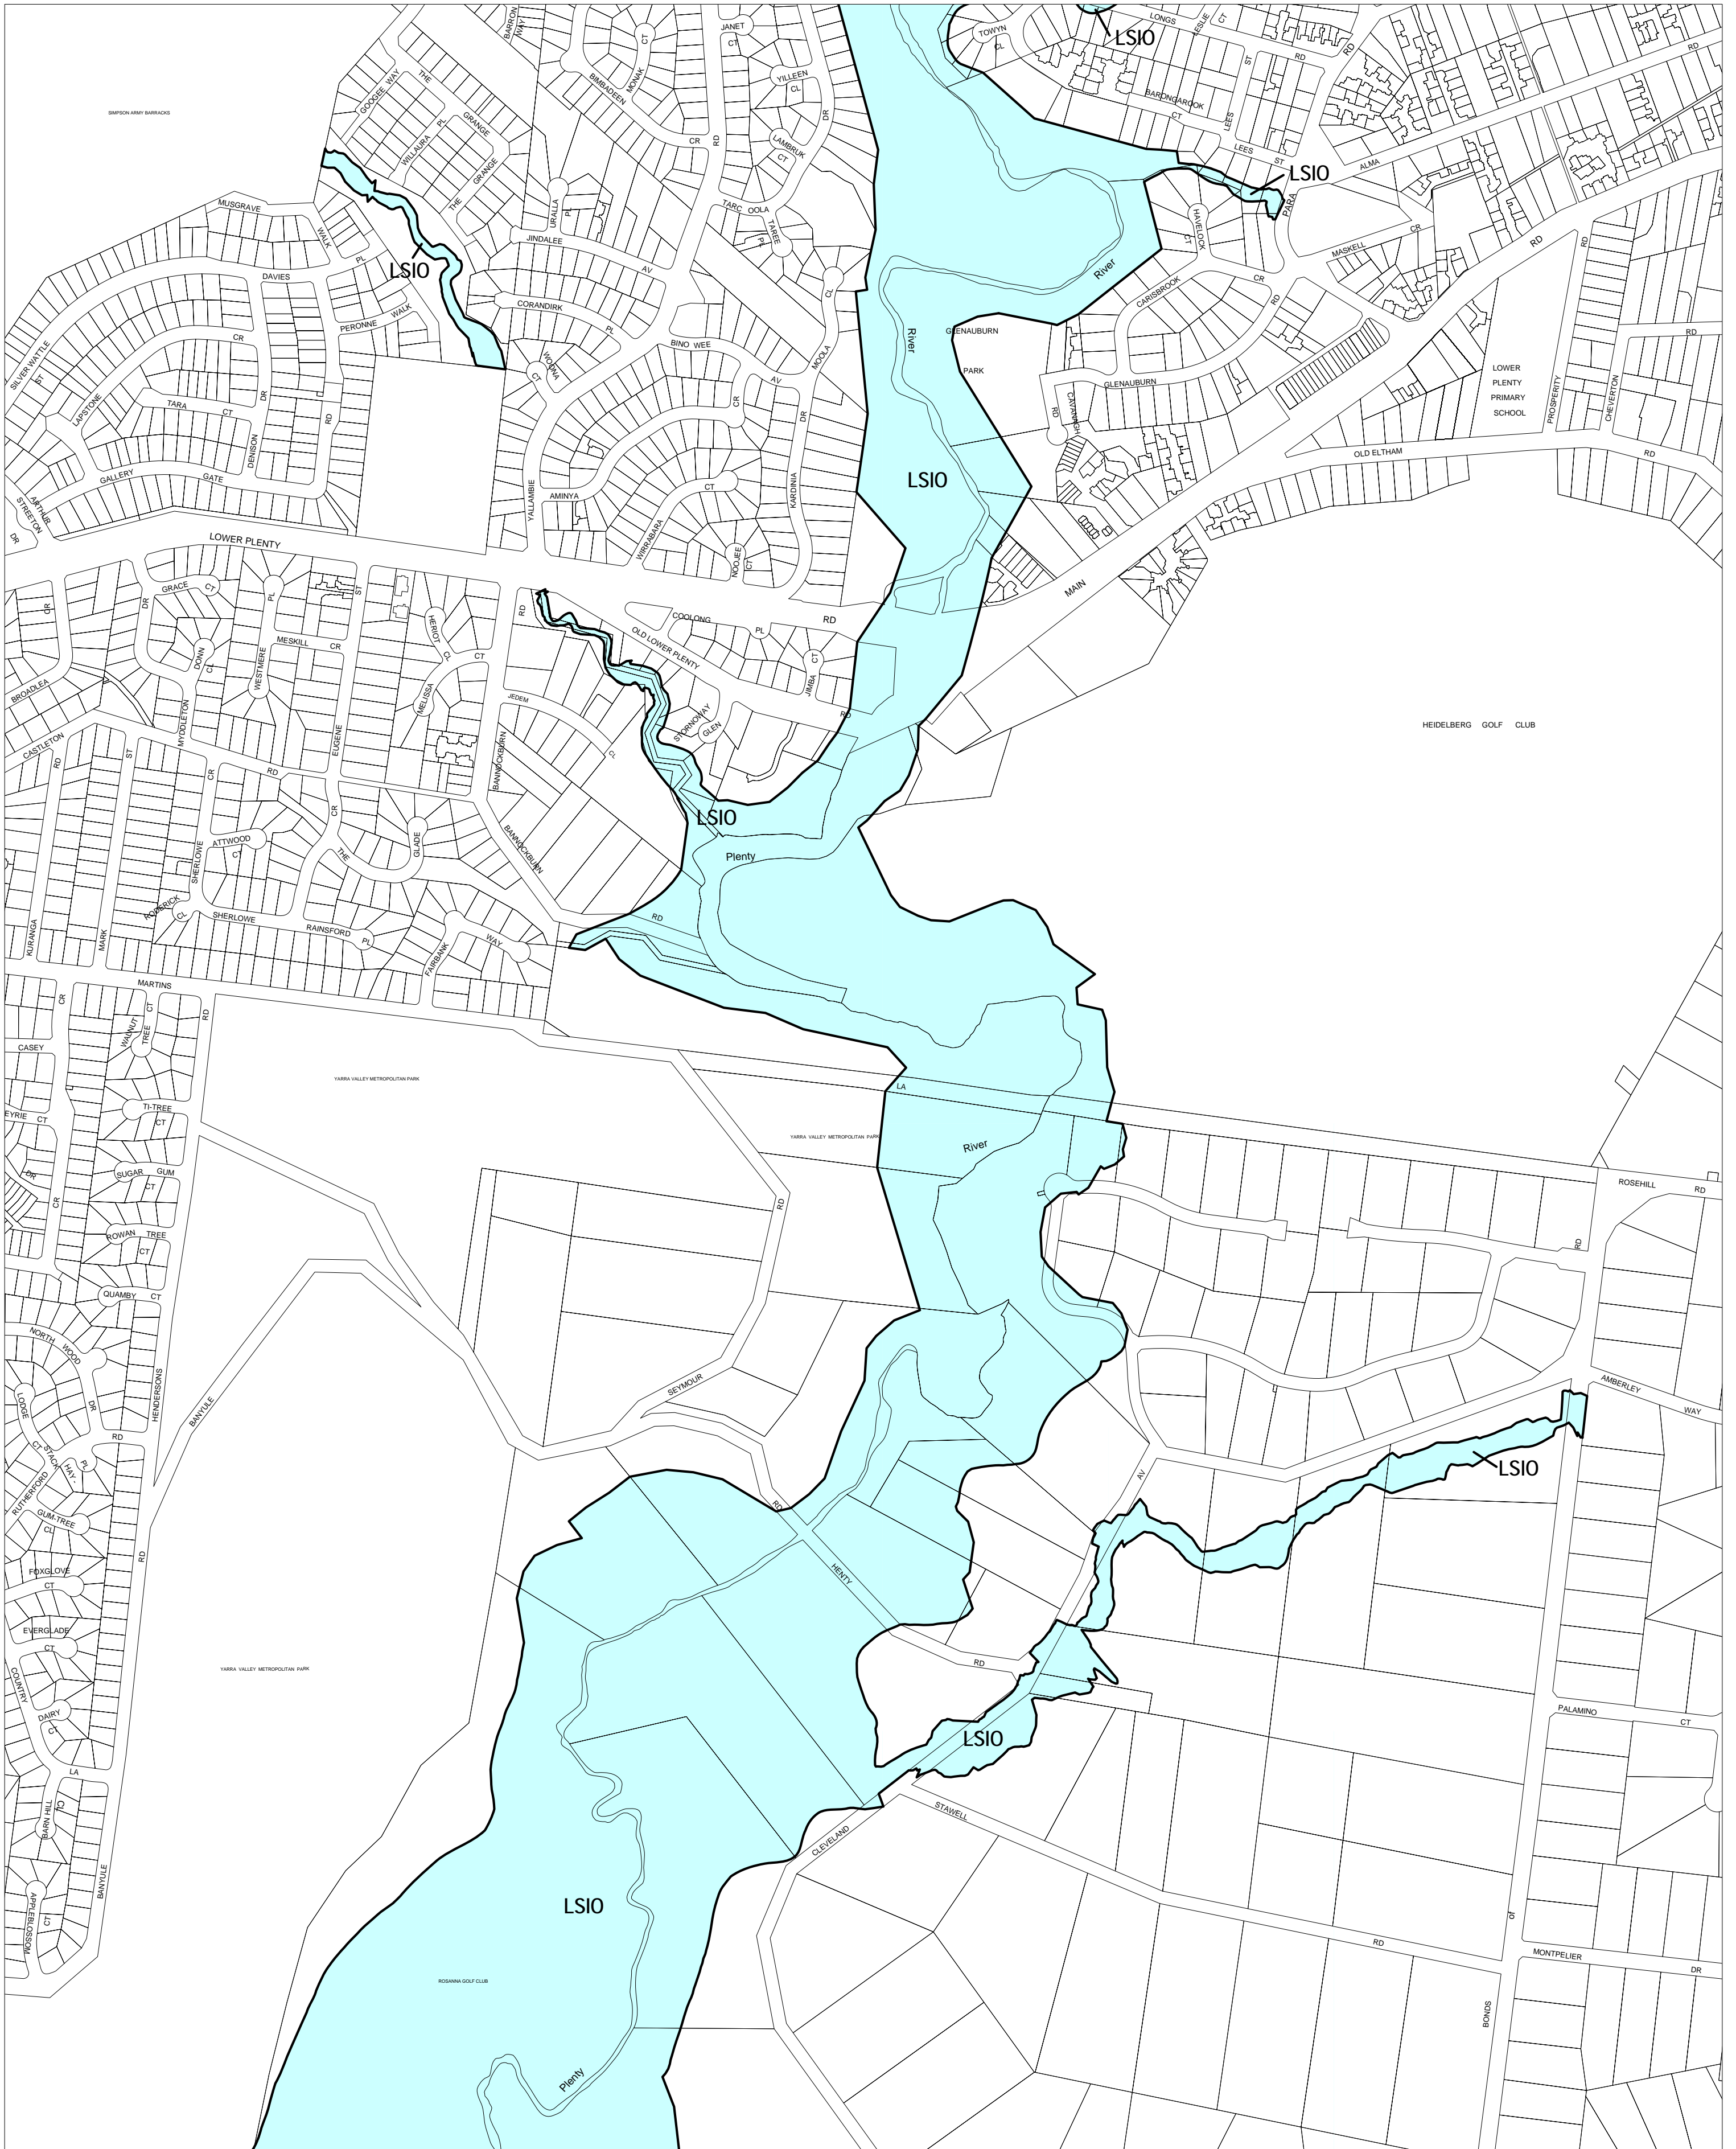

BANYULE PLANNING SCHEME - LOCAL PROVISION

Overlays

LSIO Land Subject to Inundation Overlay

Printed: 12/7/2007

AMENDMENT C6