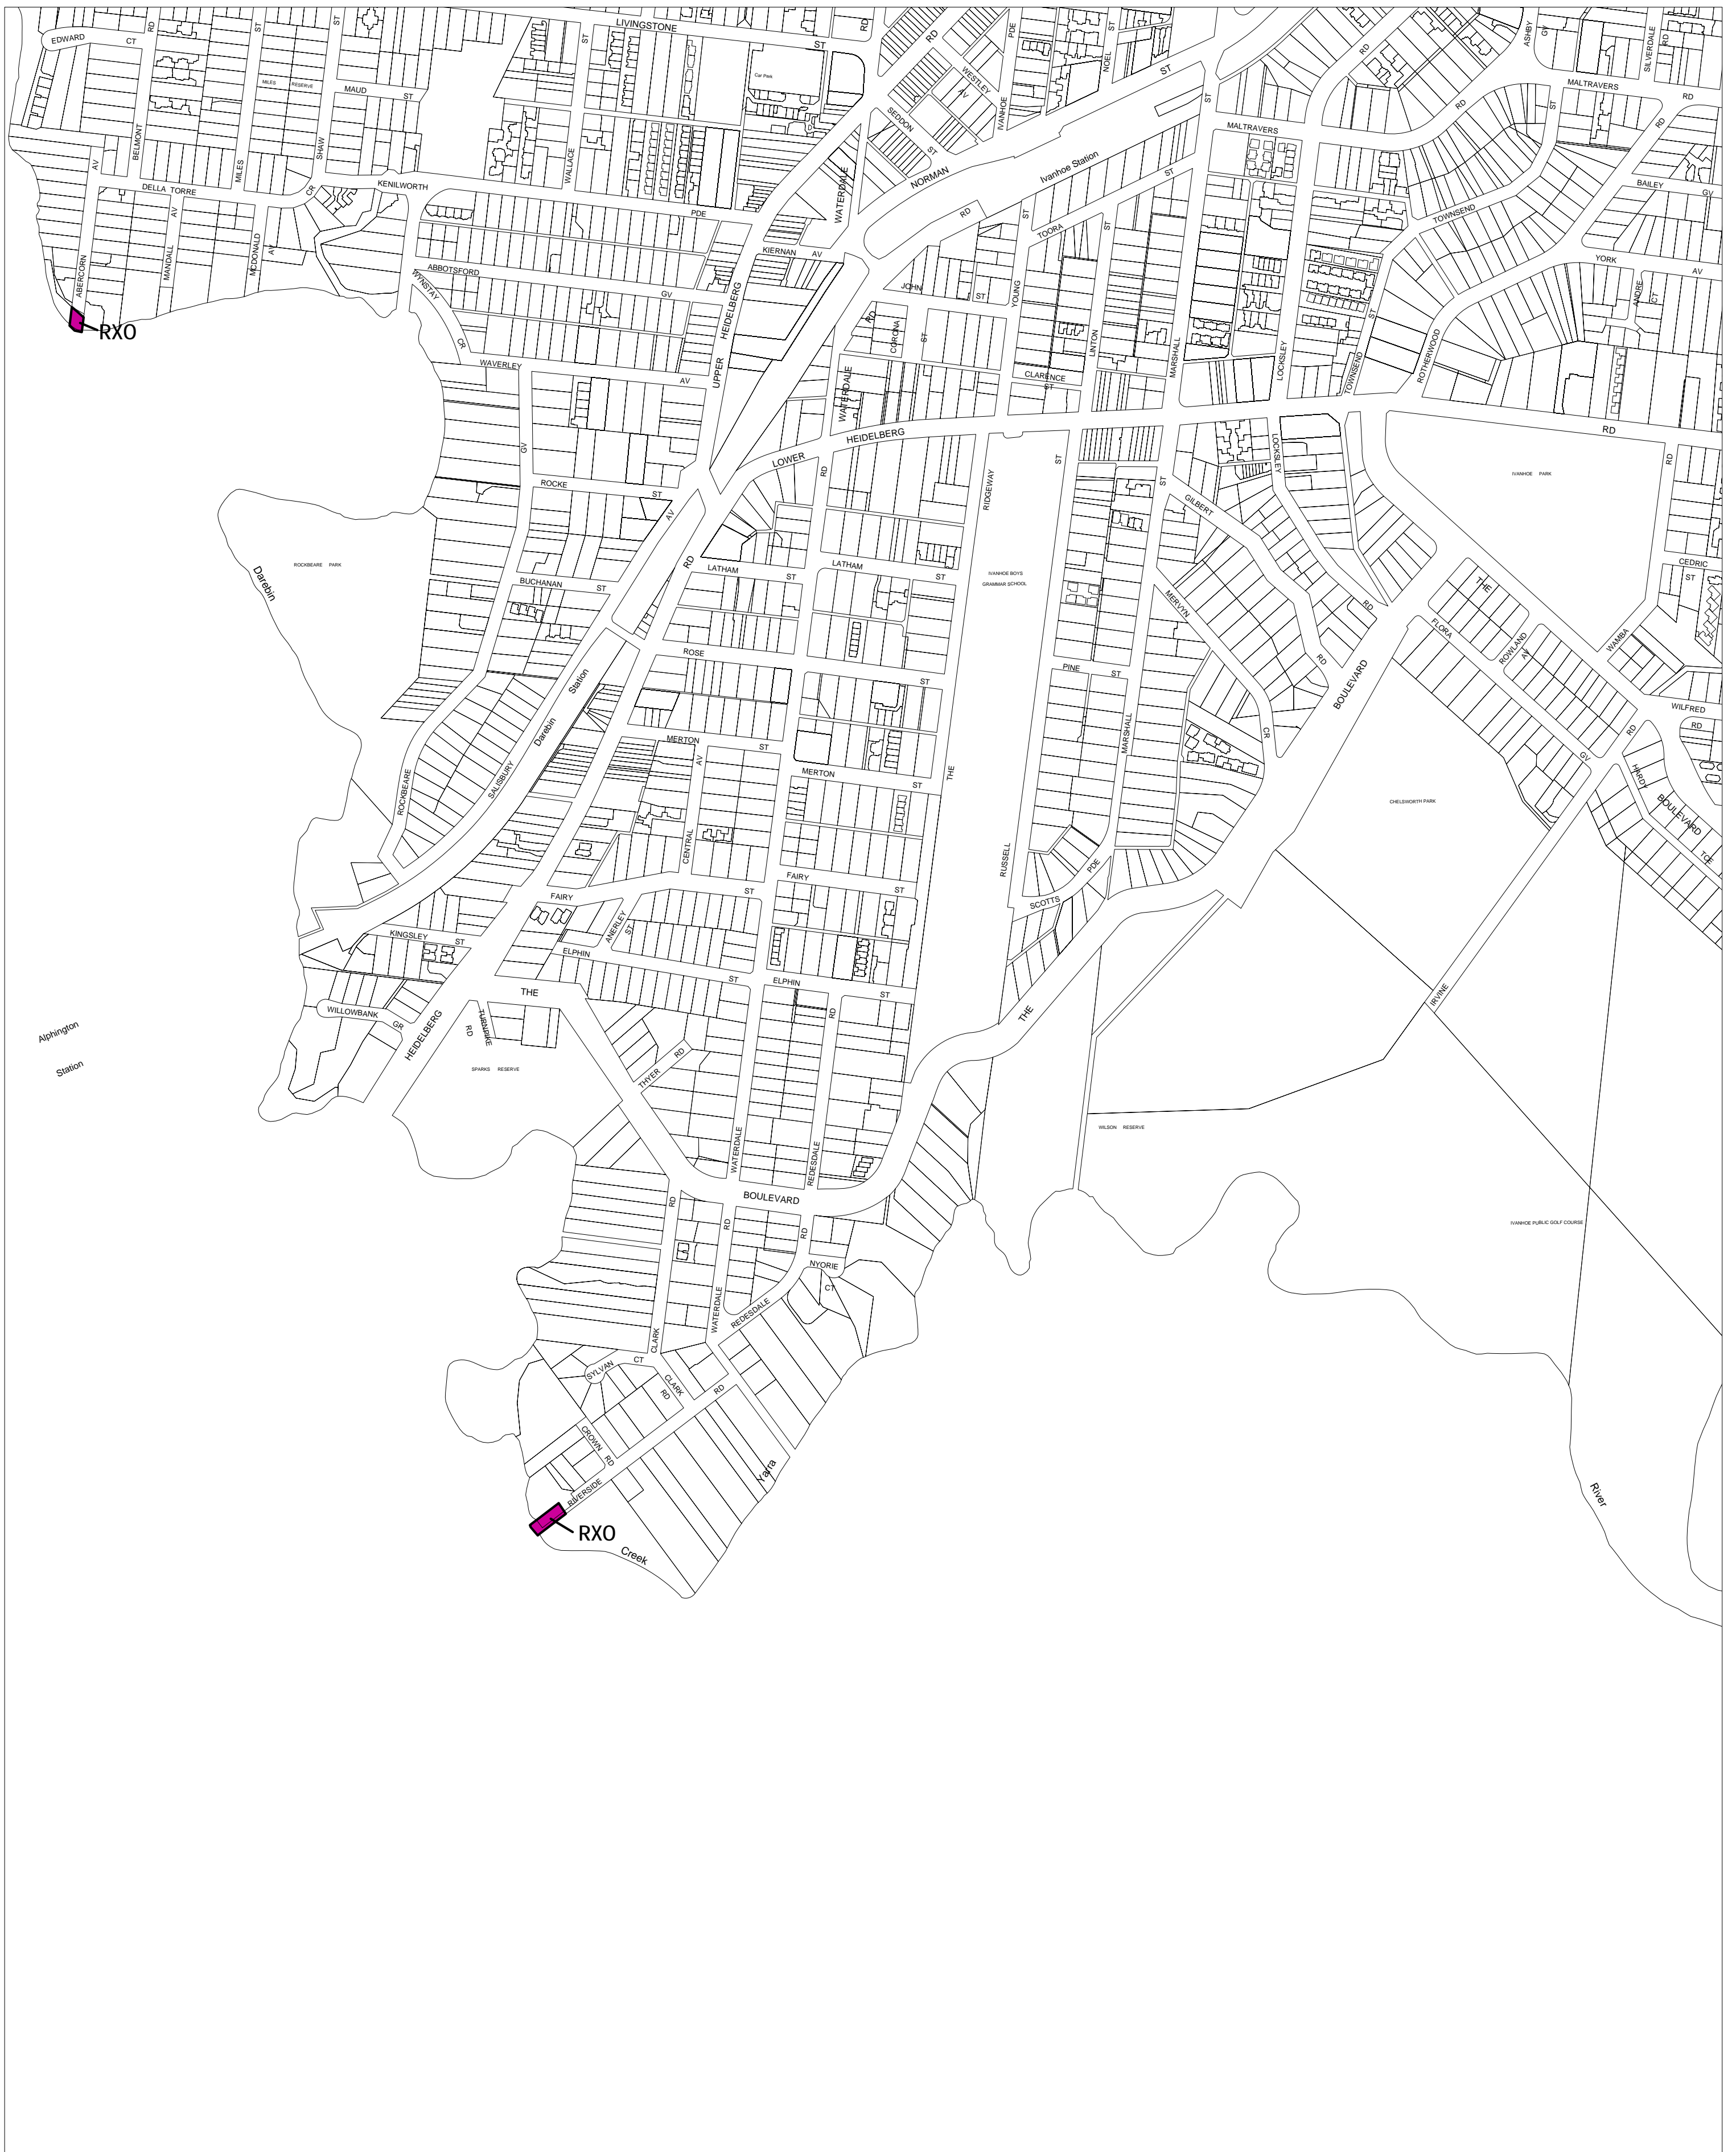

BANYULE PLANNING SCHEME - LOCAL PROVISION

Overlays

Road Closure Overlay

AUSTRALIAN MAP GRID ZONE 55

INDEX TO ADJOINING METRIC SERIES MAP

Printed: 12/7/2007