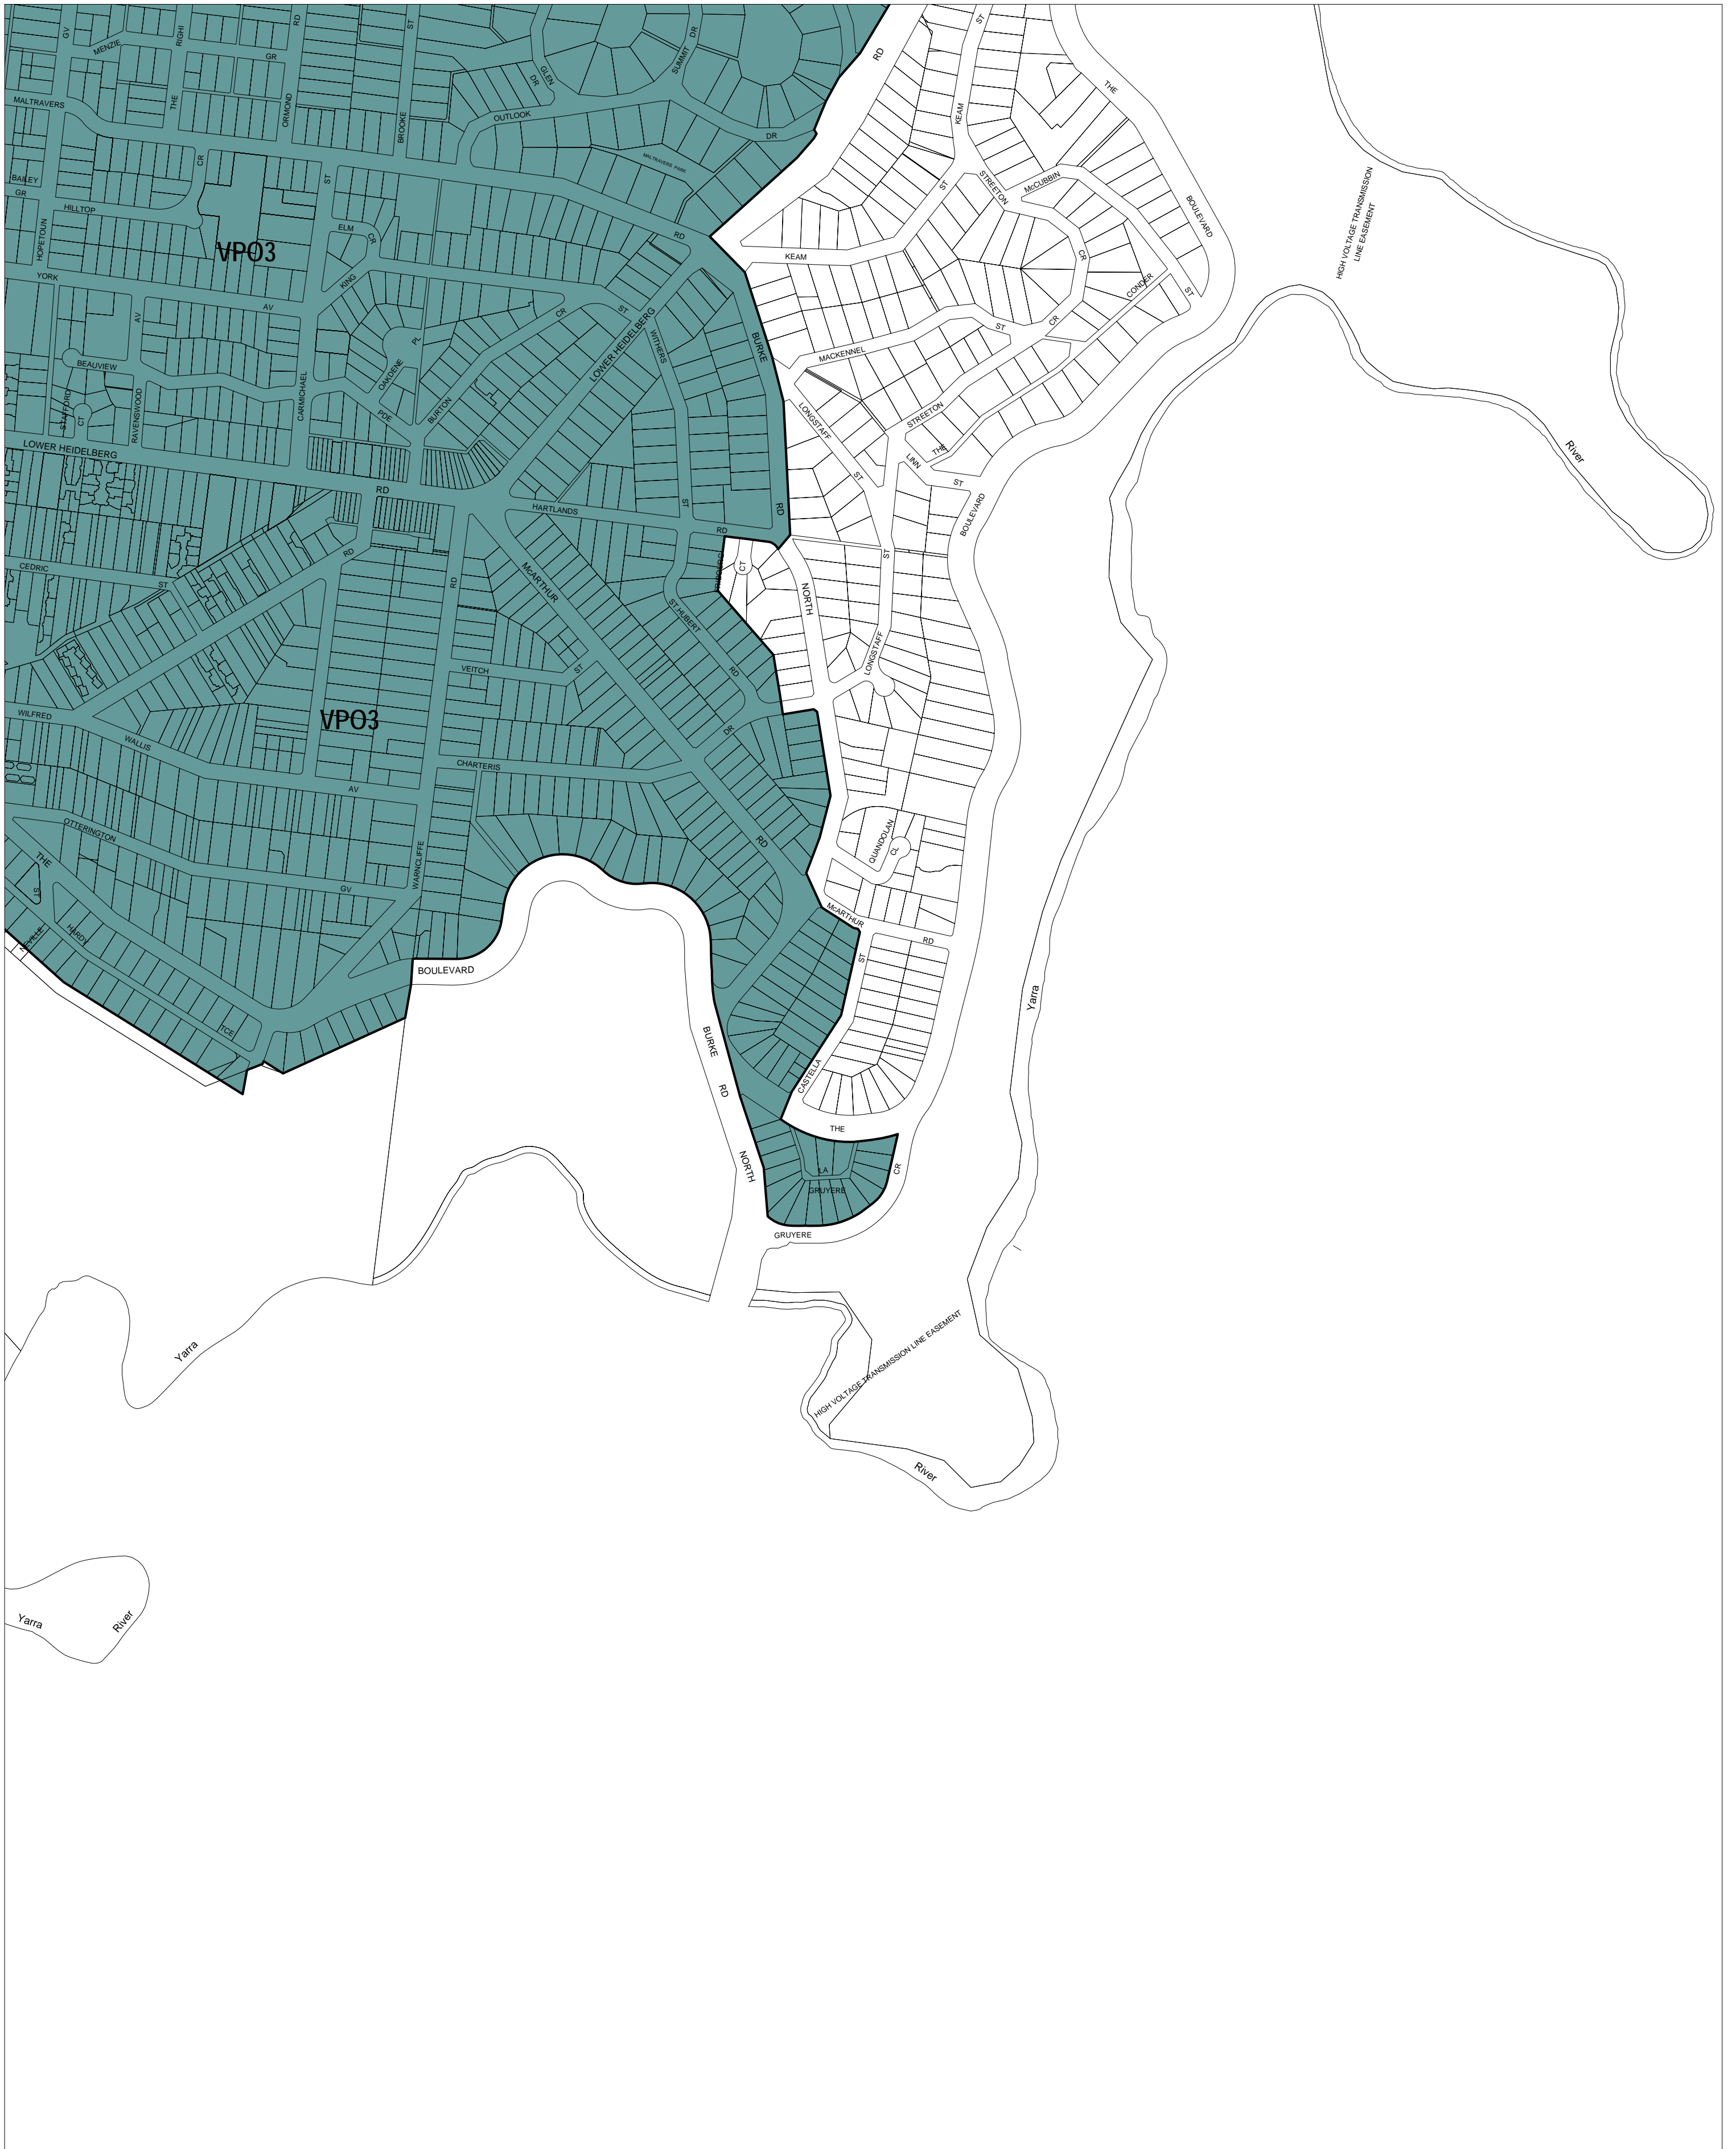

BANYULE PLANNING SCHEME - LOCAL PROVISION

Overlays

Vegetation Protection Overlay - Schedule 3

Printed: 12/7/2007

AMENDMENT C1