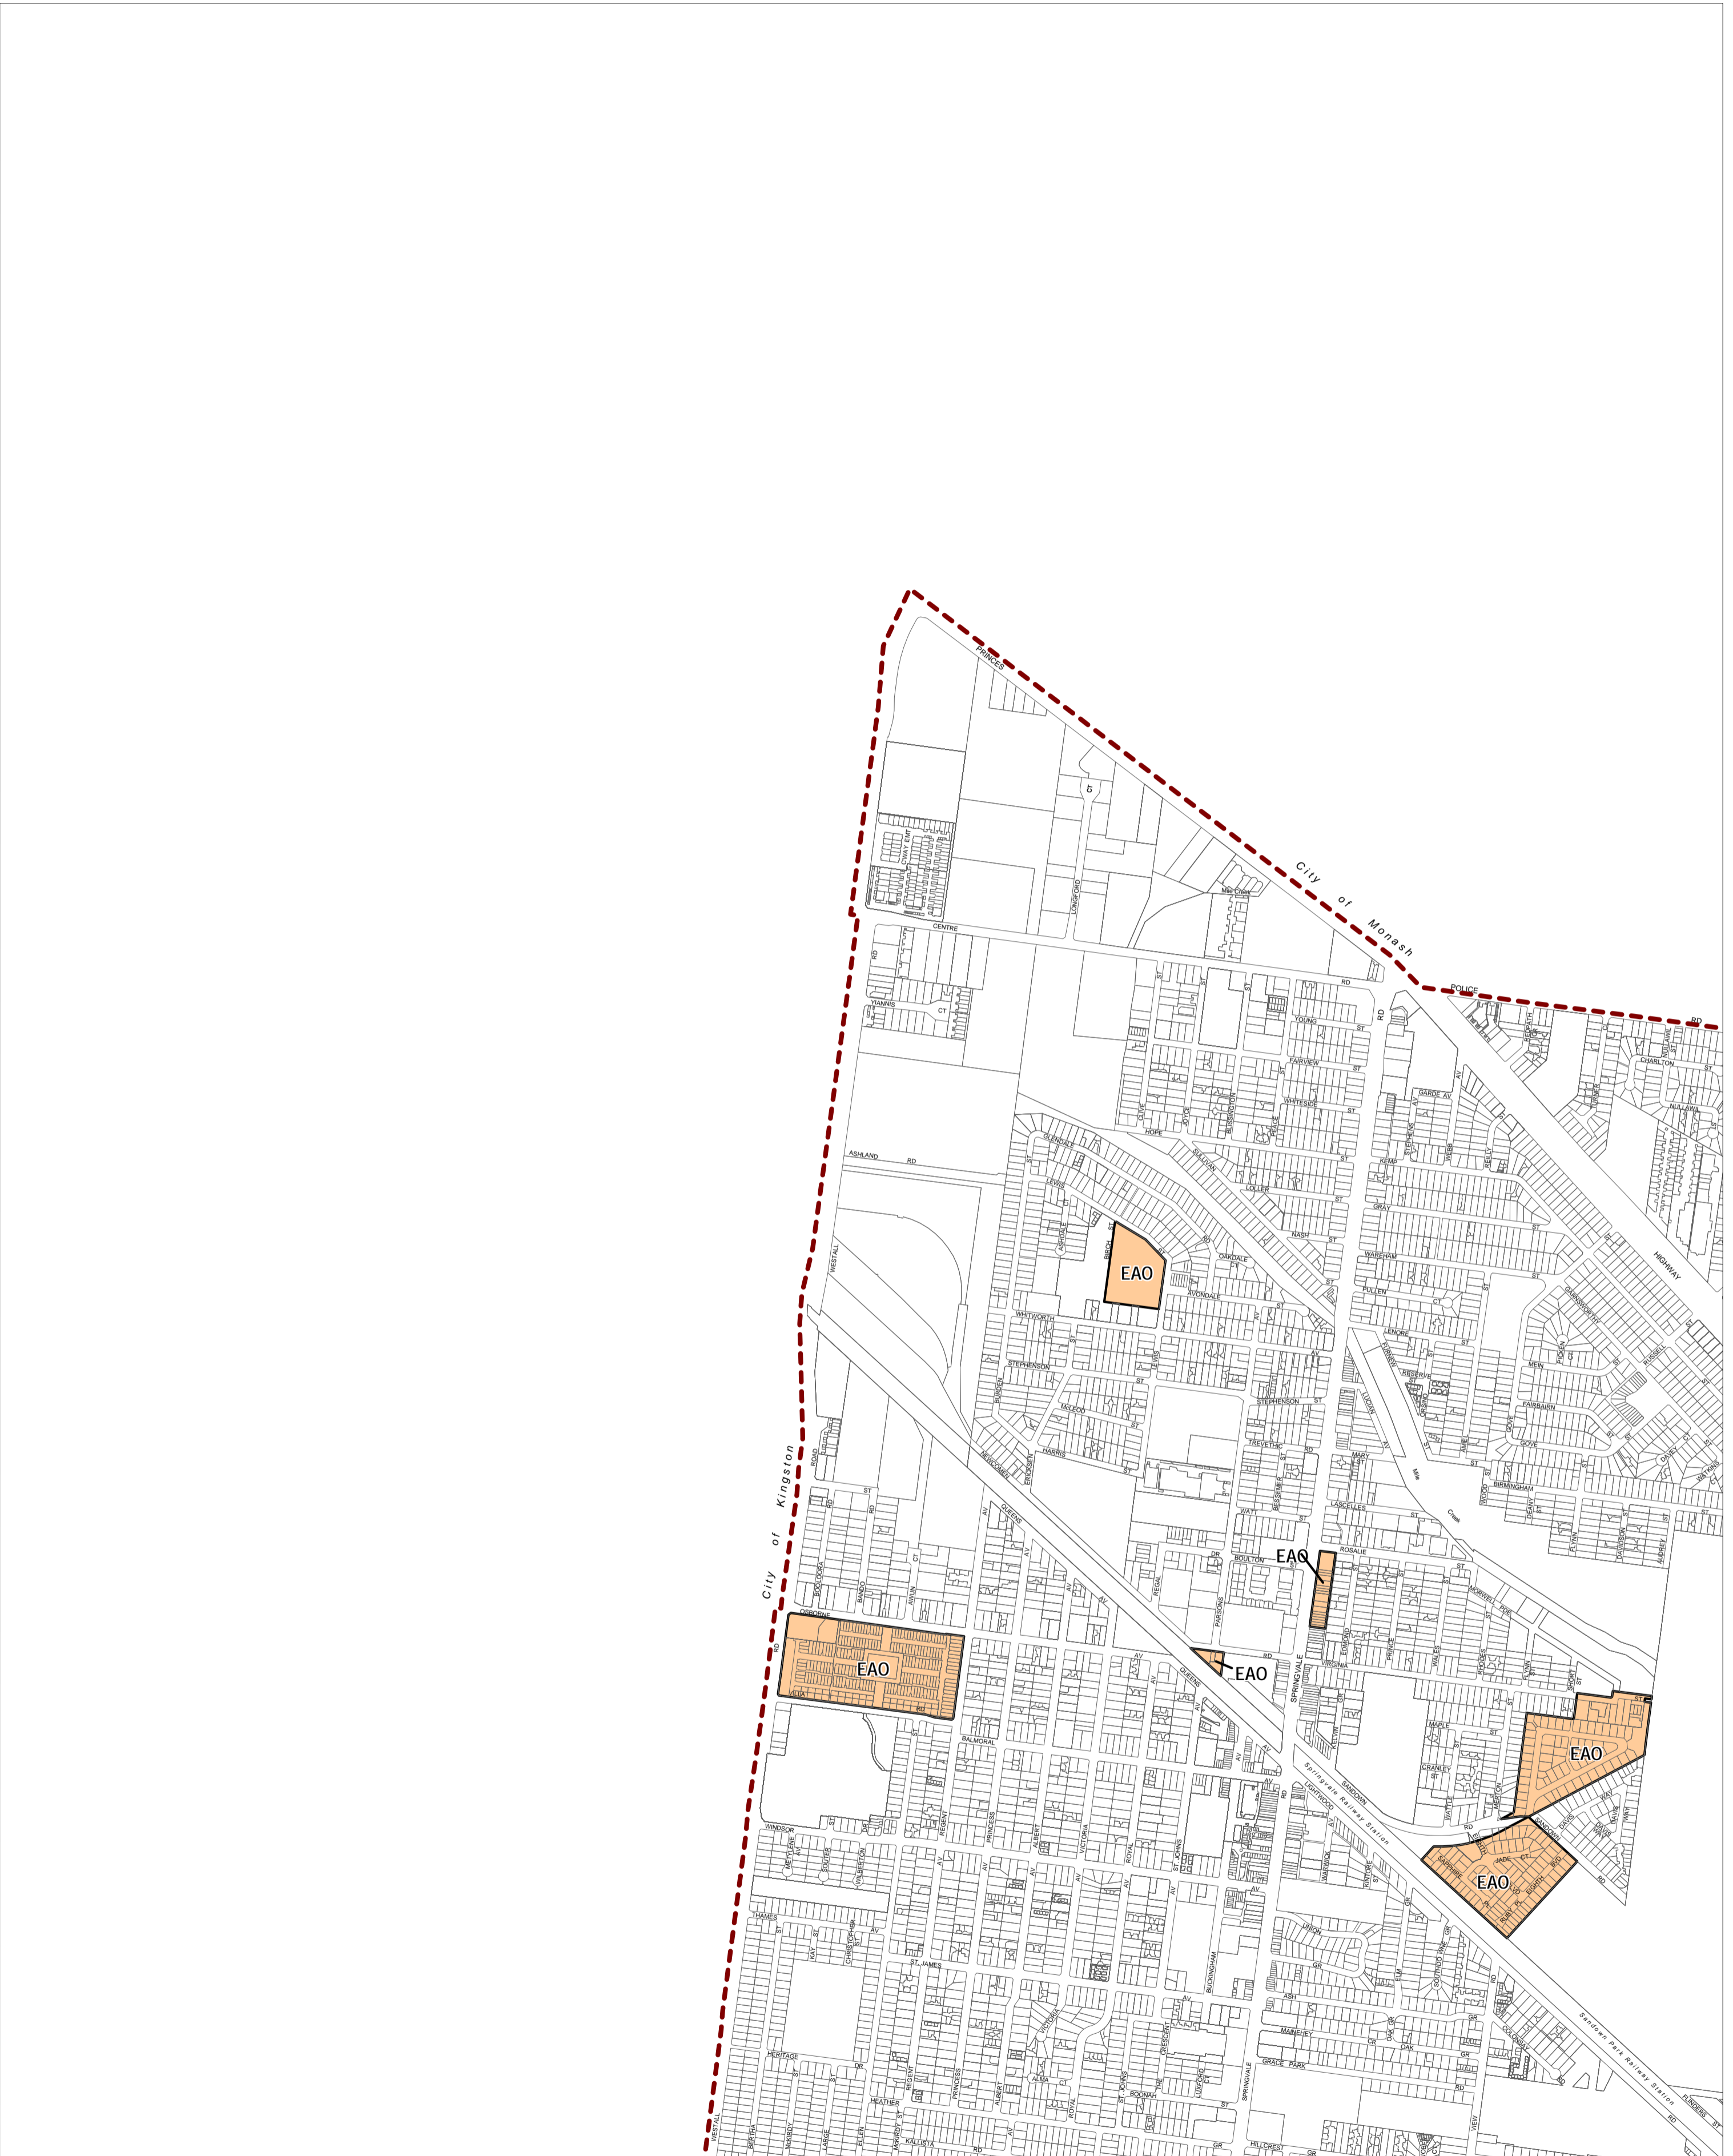

GREATER DANDENONG PLANNING SCHEME - LOCAL PROVISION

Overlays
EAO Environmental Audit Overlay

AUSTRALIAN MAP GRID ZONE 55

INDEX TO ADJOINING METRIC SERIES MAP

Printed: 7/8/2015

AMENDMENT C192