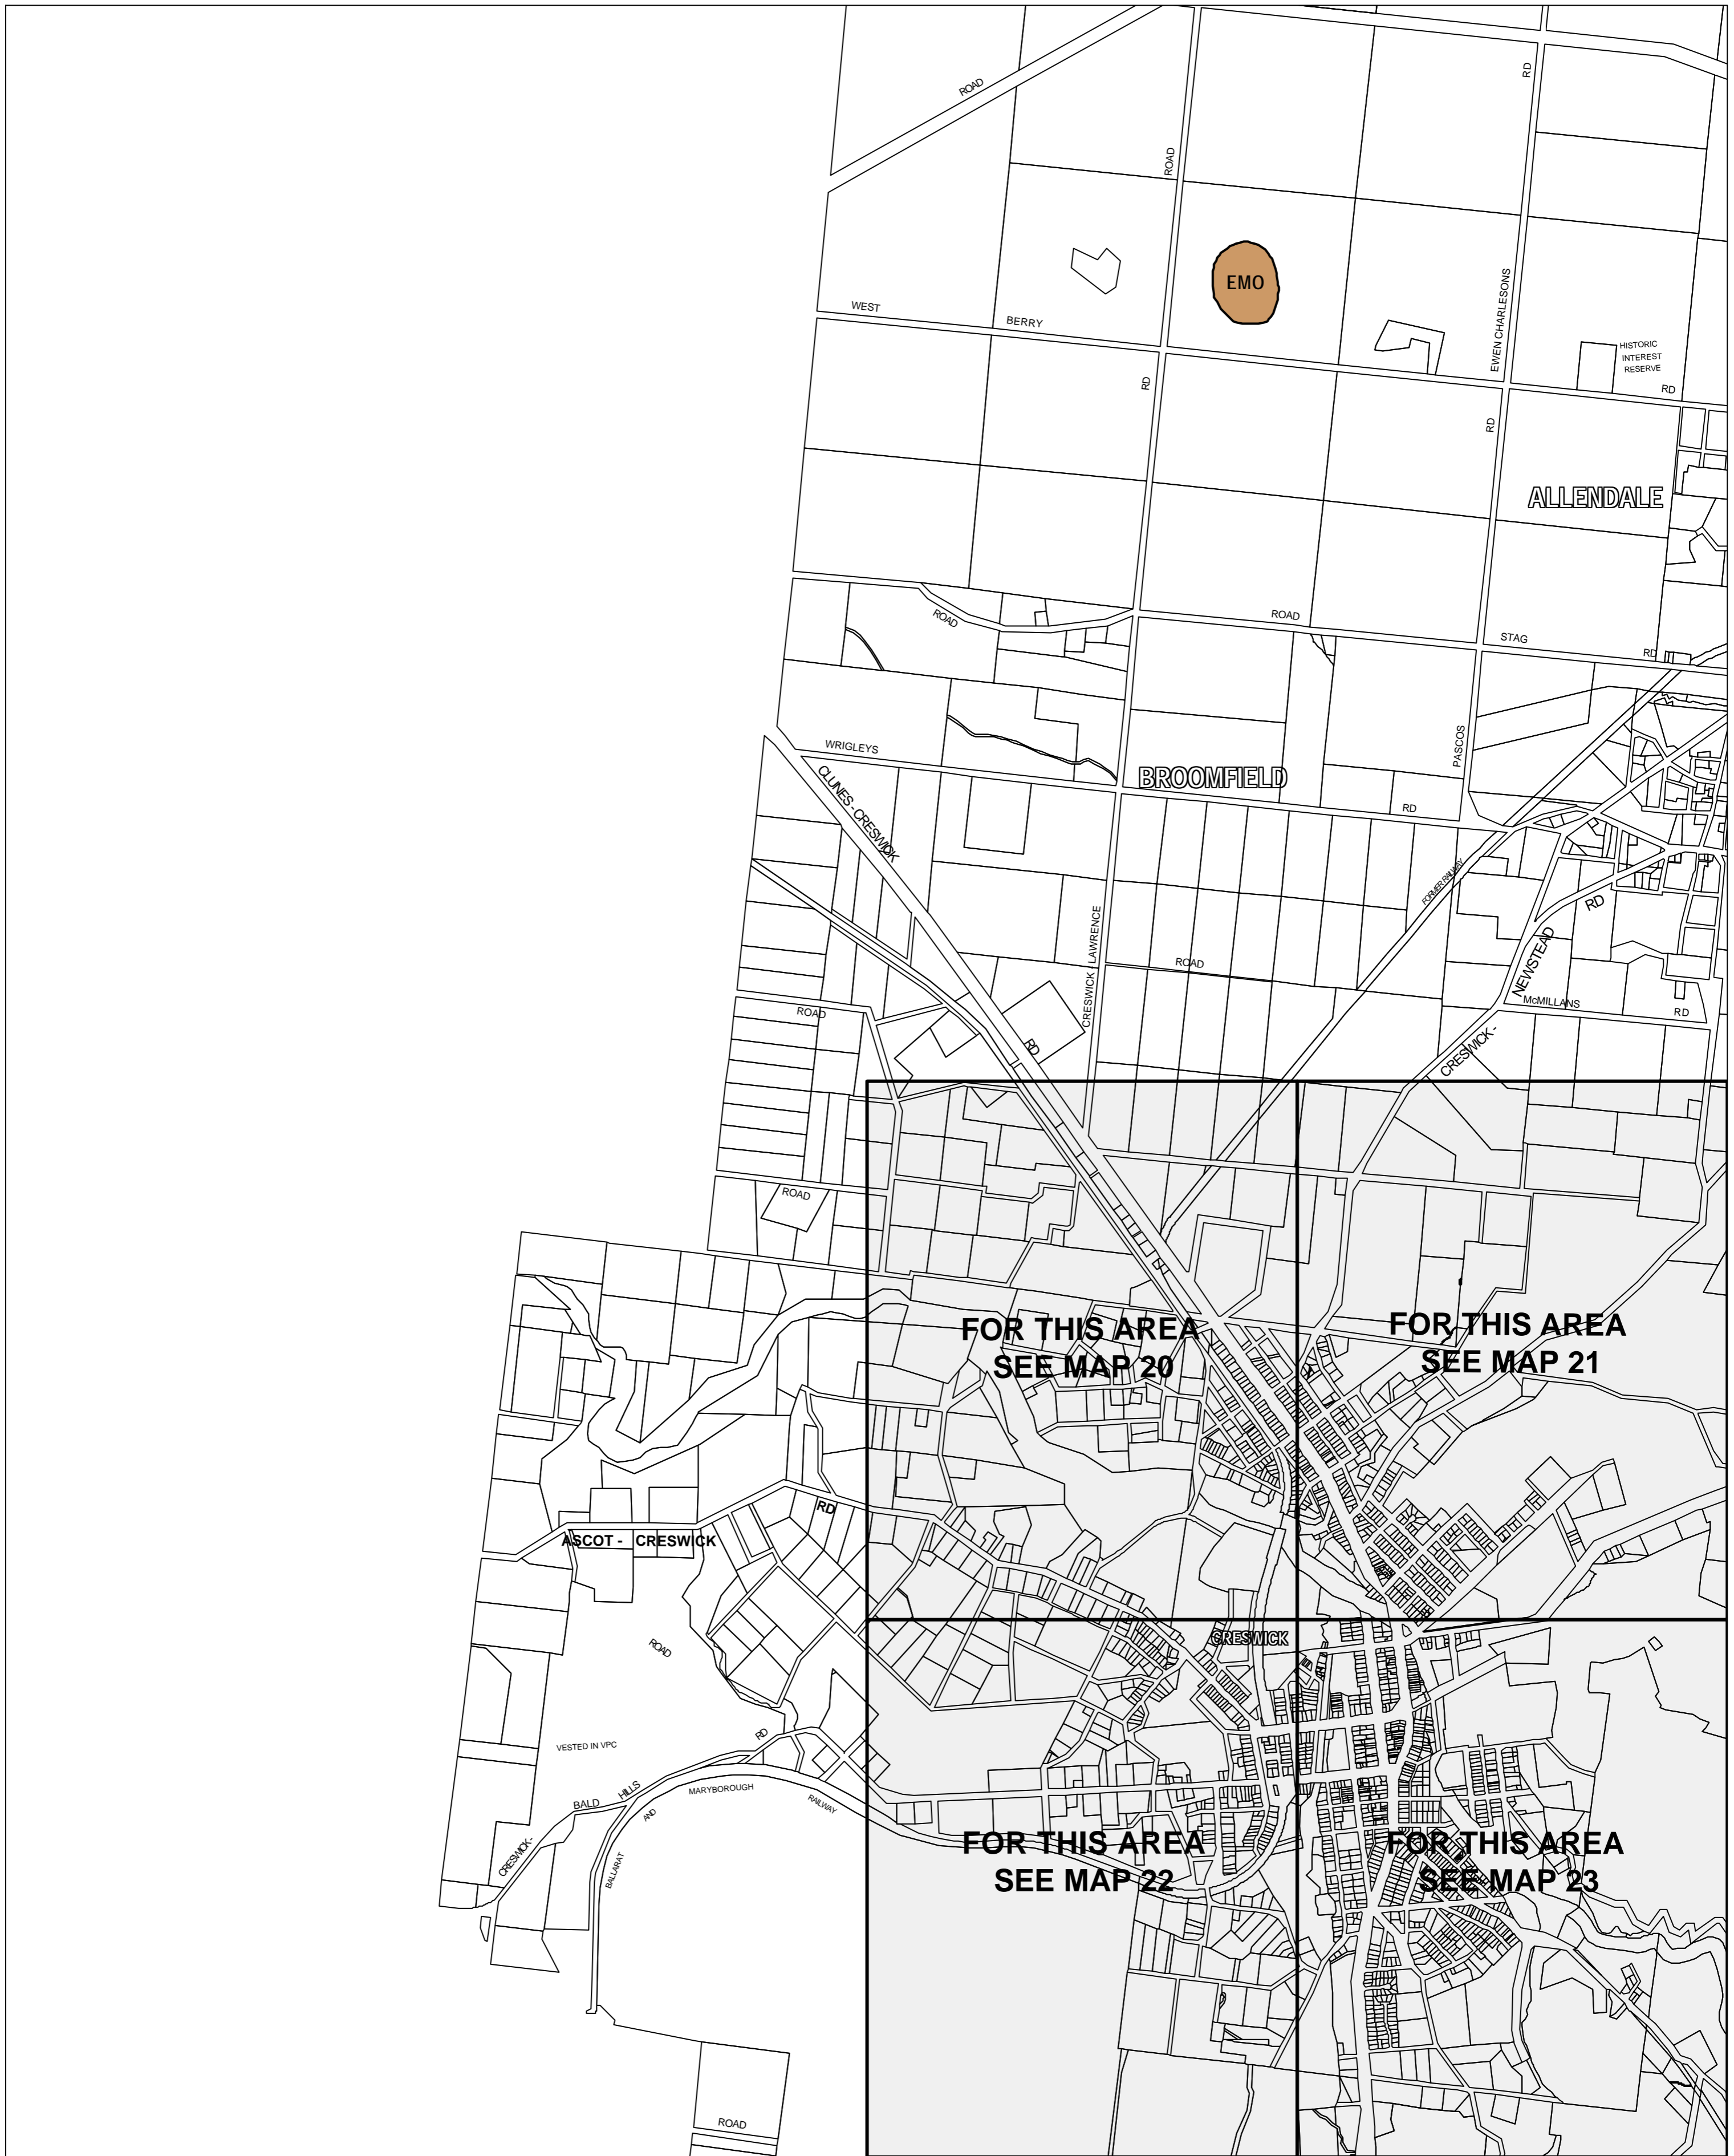

HEPBURN PLANNING SCHEME - LOCAL PROVISION

Overlays
Erosion Management Overlay

AUSTRALIAN MAP GRID ZONE 55

INDEX TO ADJOINING METRIC SERIES MAP

Printed: 29/6/2007