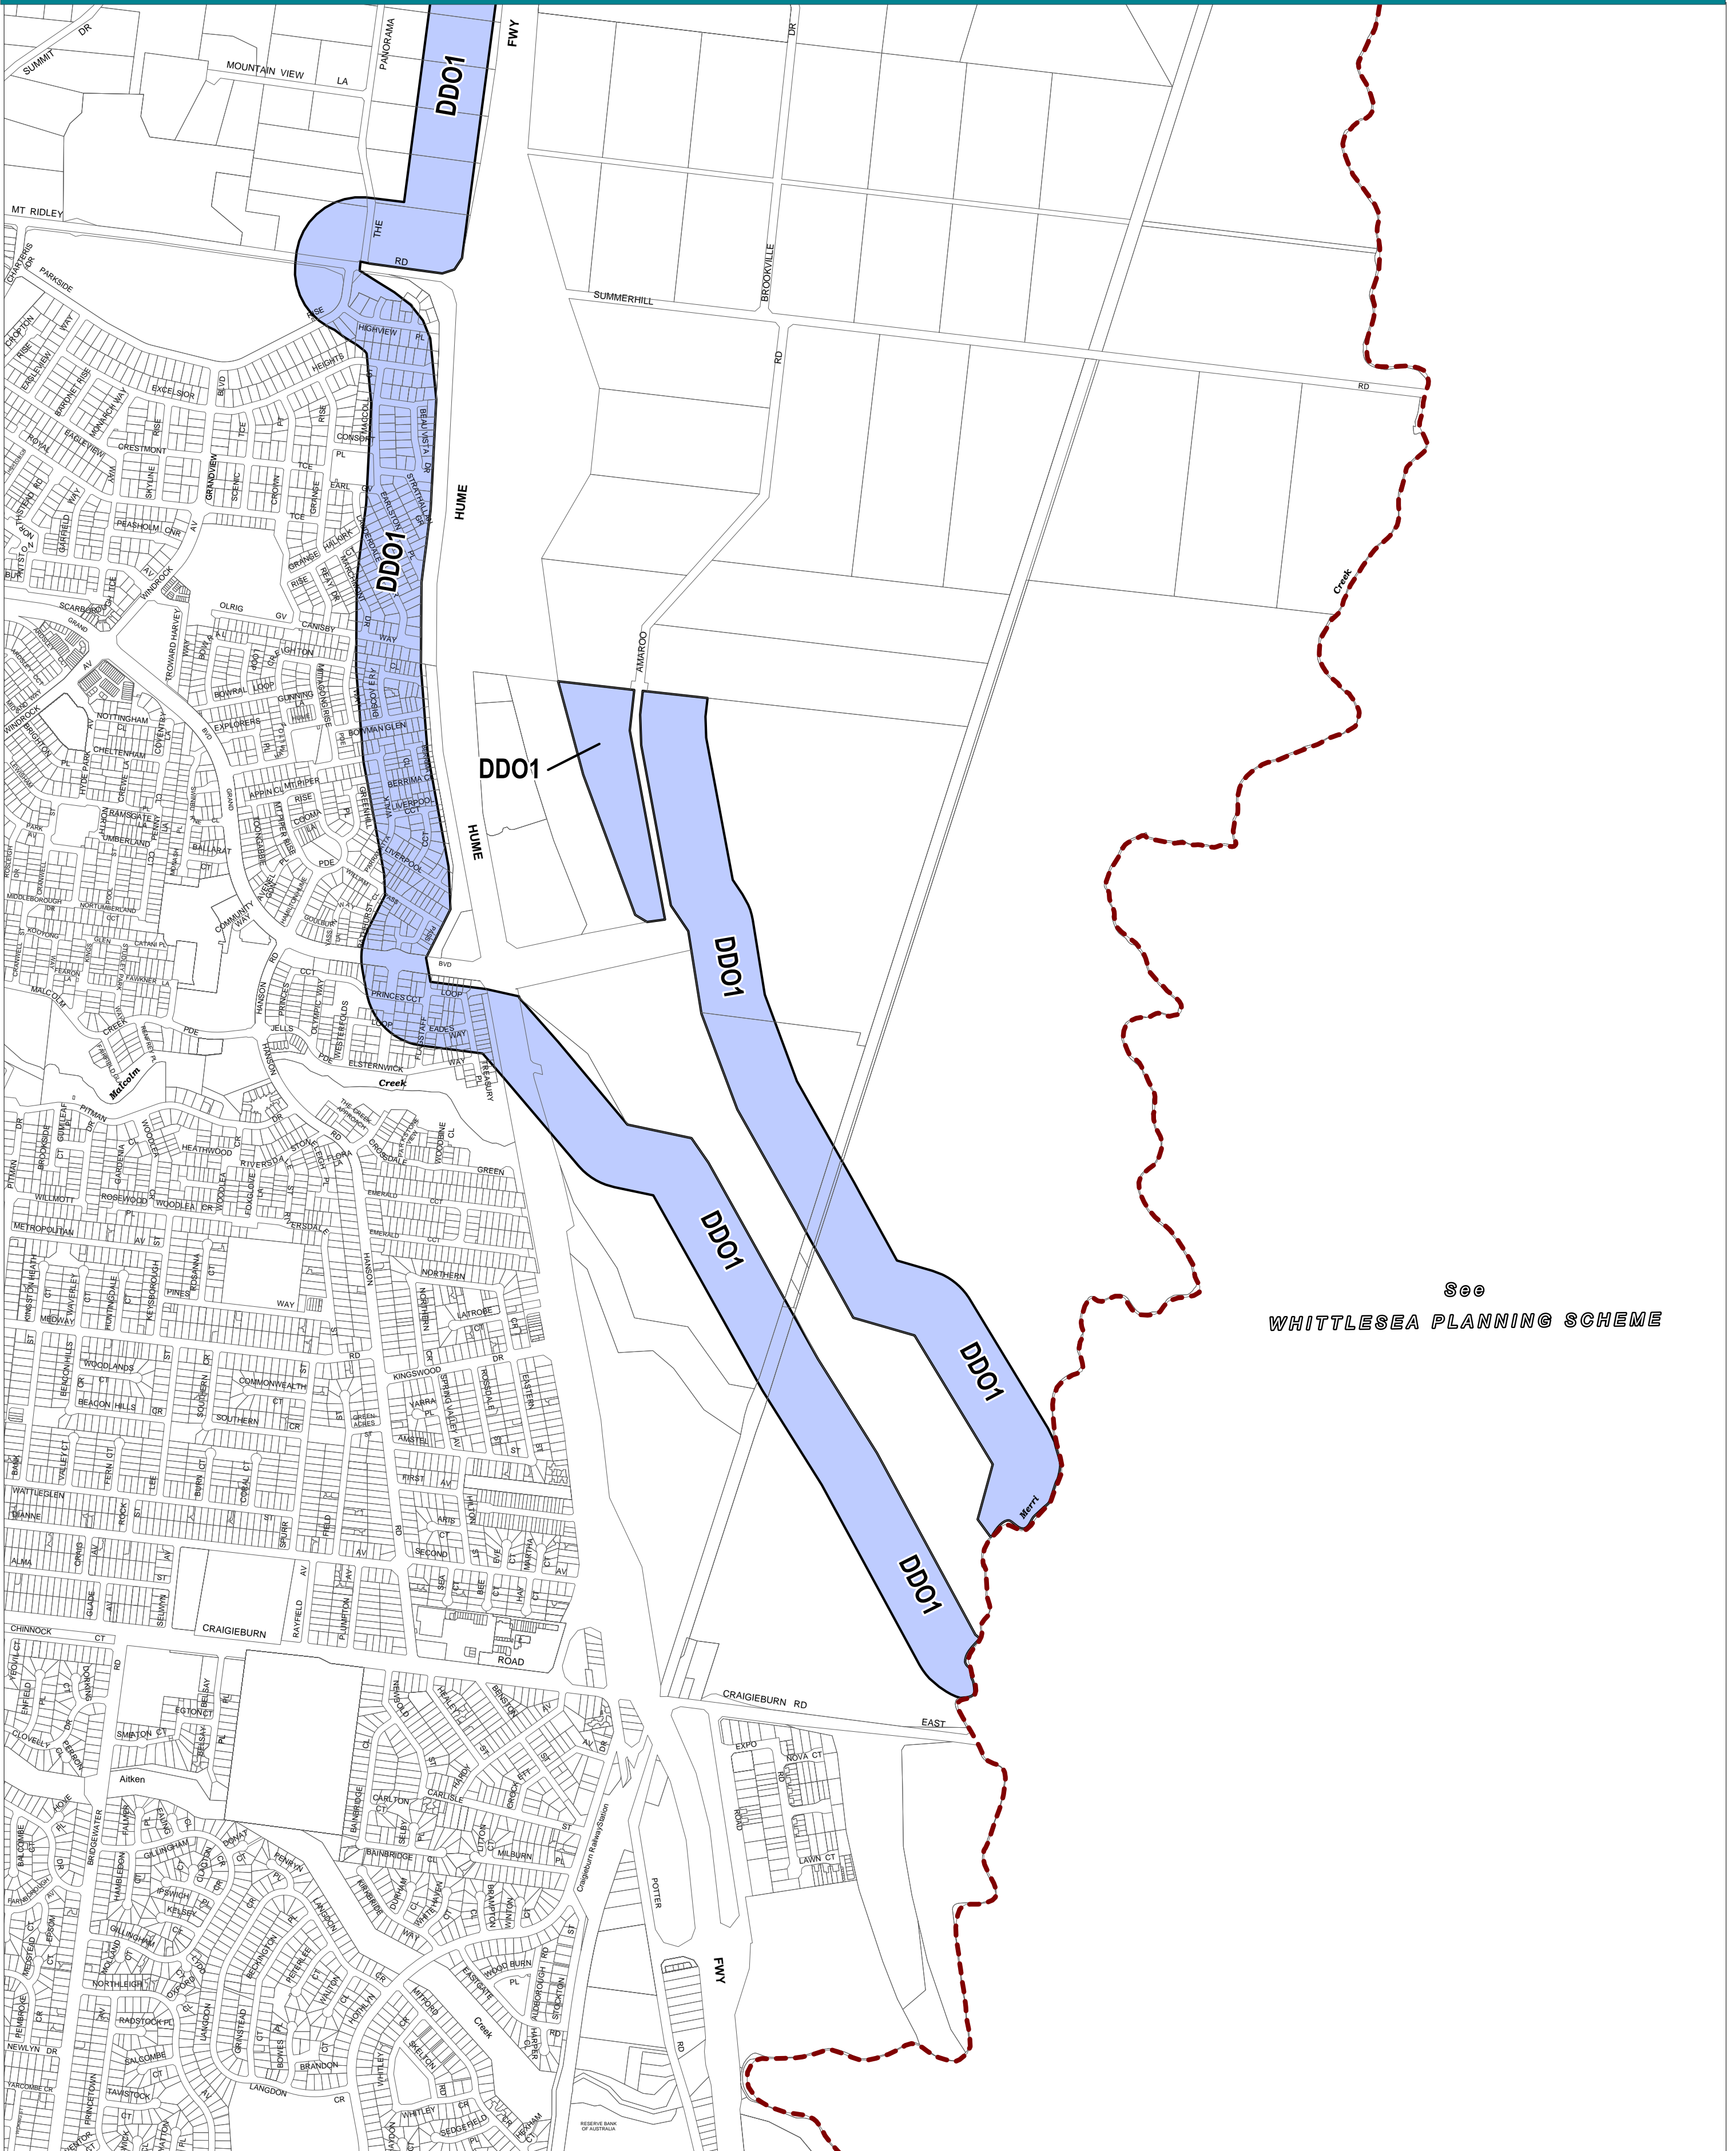

HUME PLANNING SCHEME - LOCAL PROVISION

See
WHITTLESEA PLANNING SCHEME

Overlays
DDO1 Design and Development Overlay - Schedule 1
Municipal Boundary

AUSTRALIAN MAP GRID ZONE 55

PREPARED BY: Planning Mapping Services

Environment,
Land, Water
and Planning

Printed: 19/8/2016

AMENDMENT C198