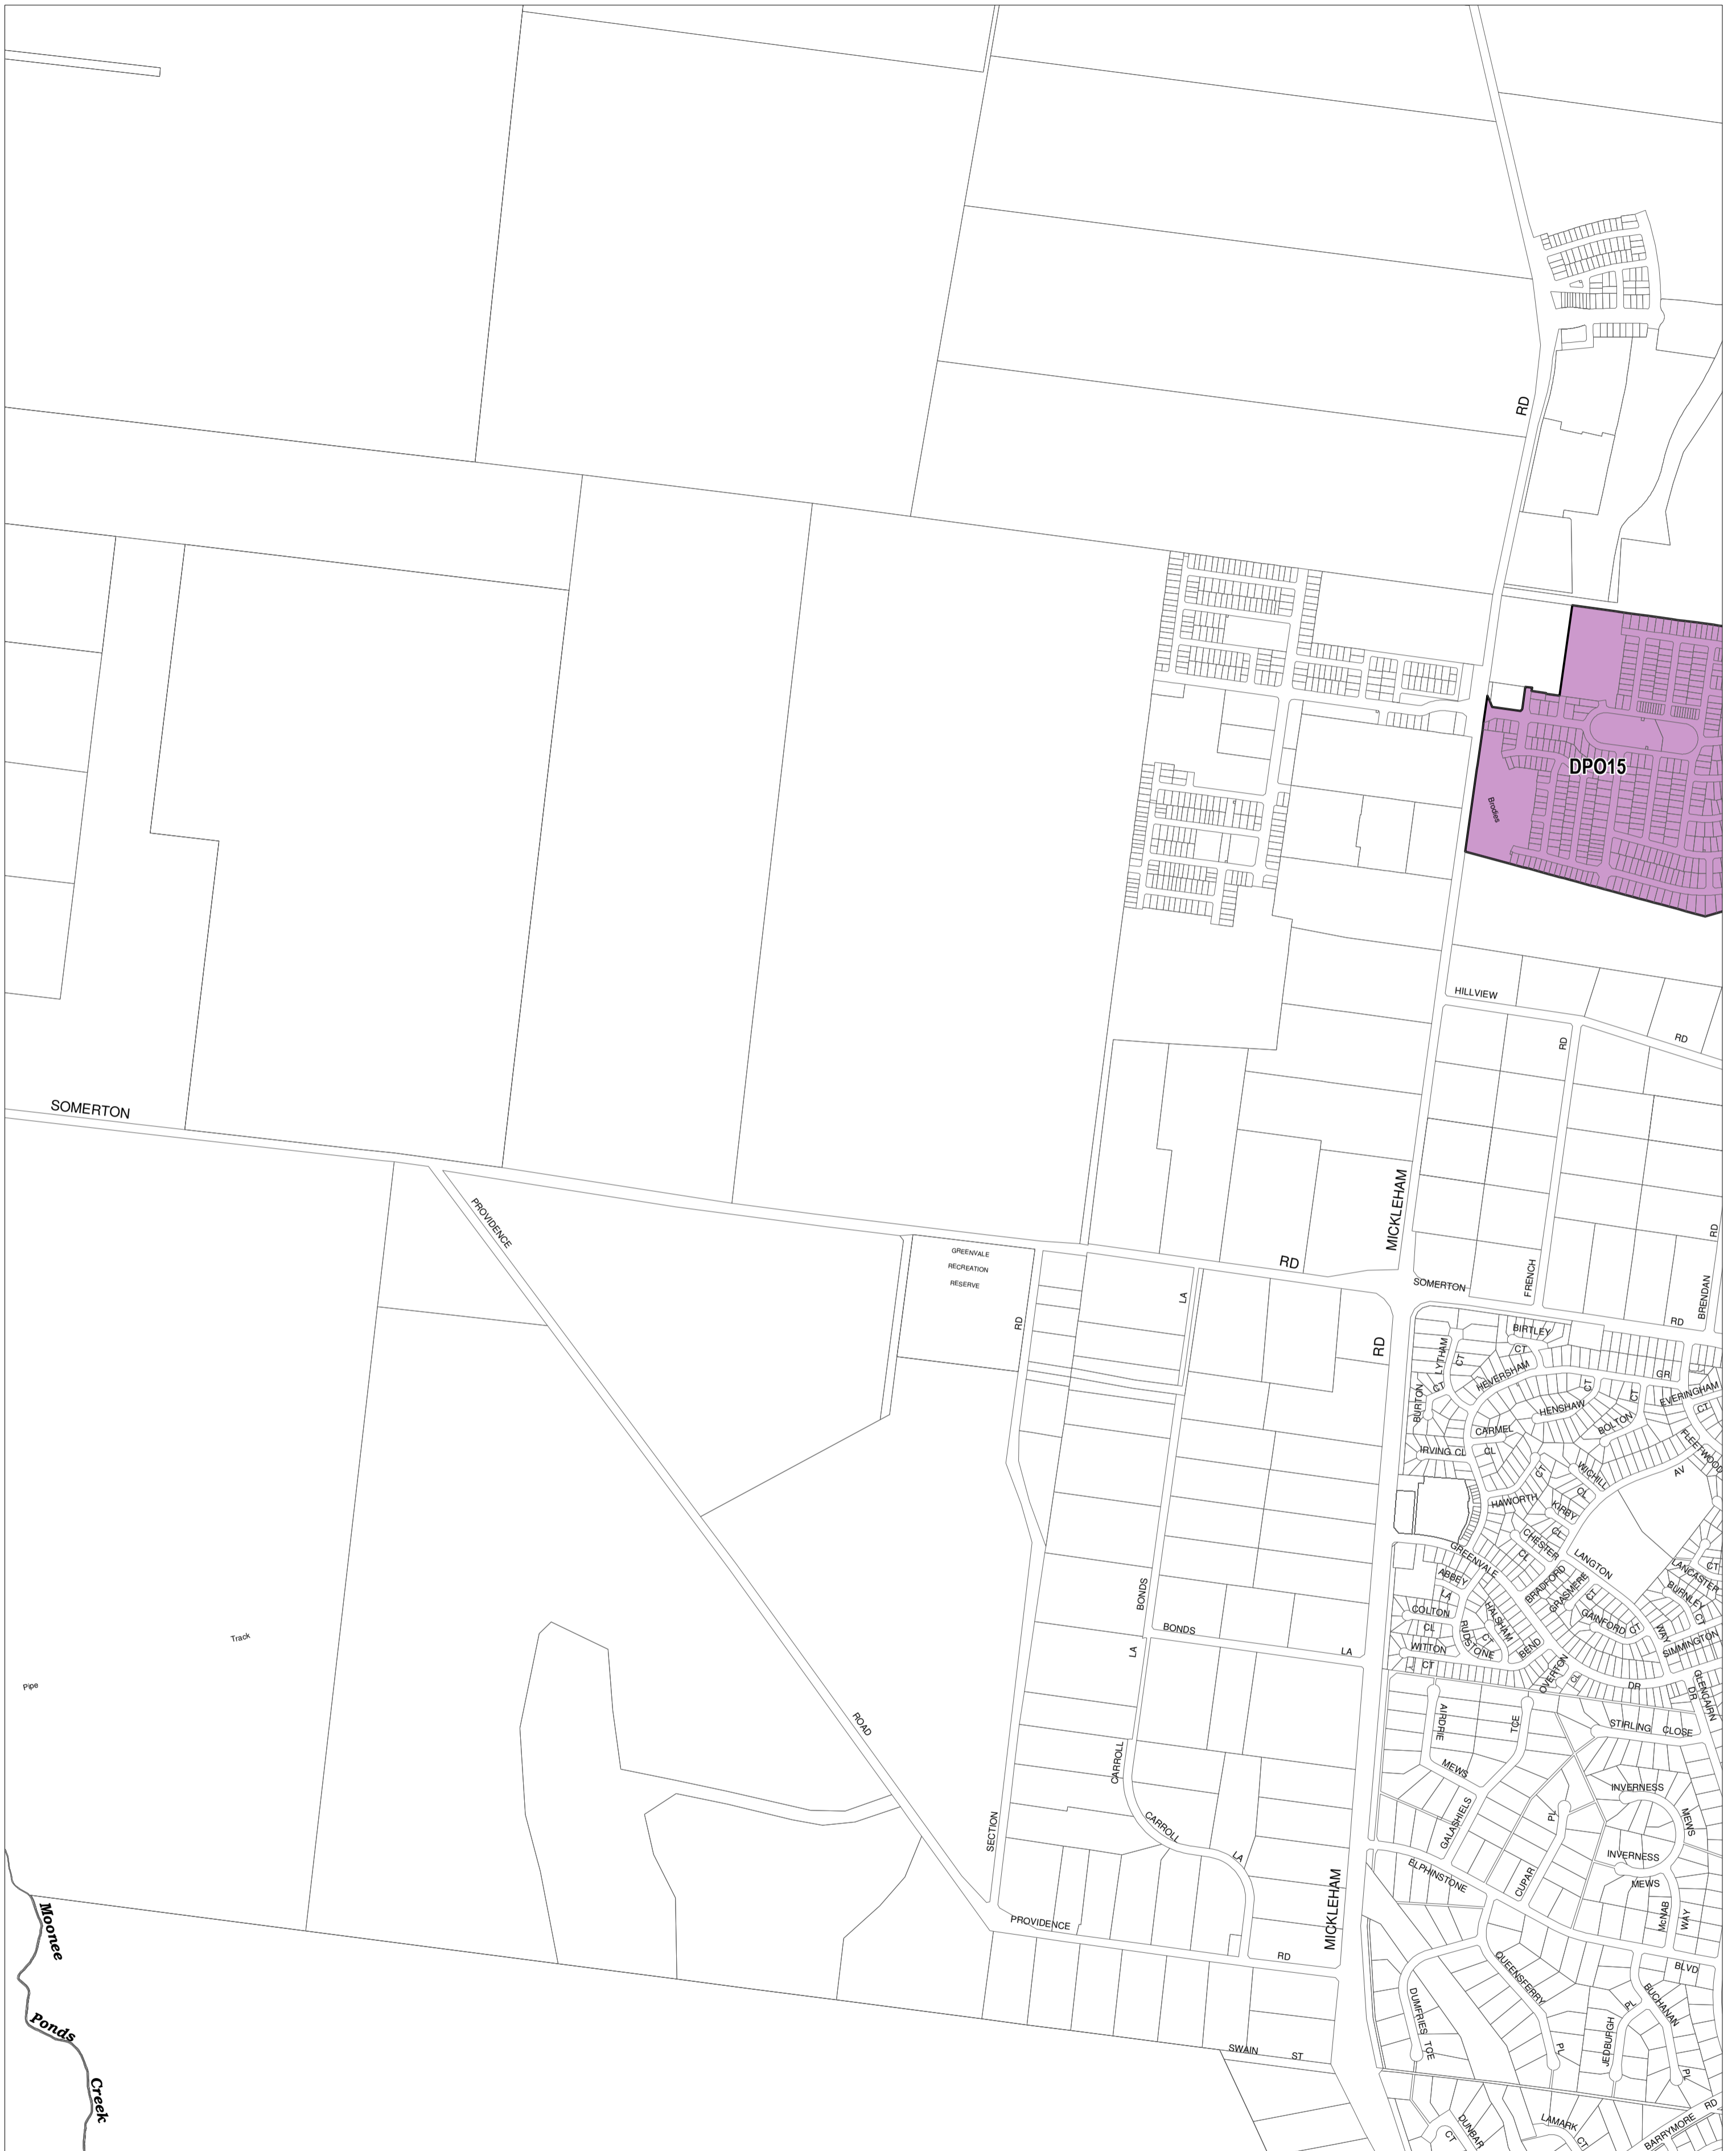

HUME PLANNING SCHEME - LOCAL PROVISION

Overlays
DP015 Development Plan Overlay - Schedule 15

AUSTRALIAN MAP GRID ZONE 55

Printed: 27/4/2015

AMENDMENT C150