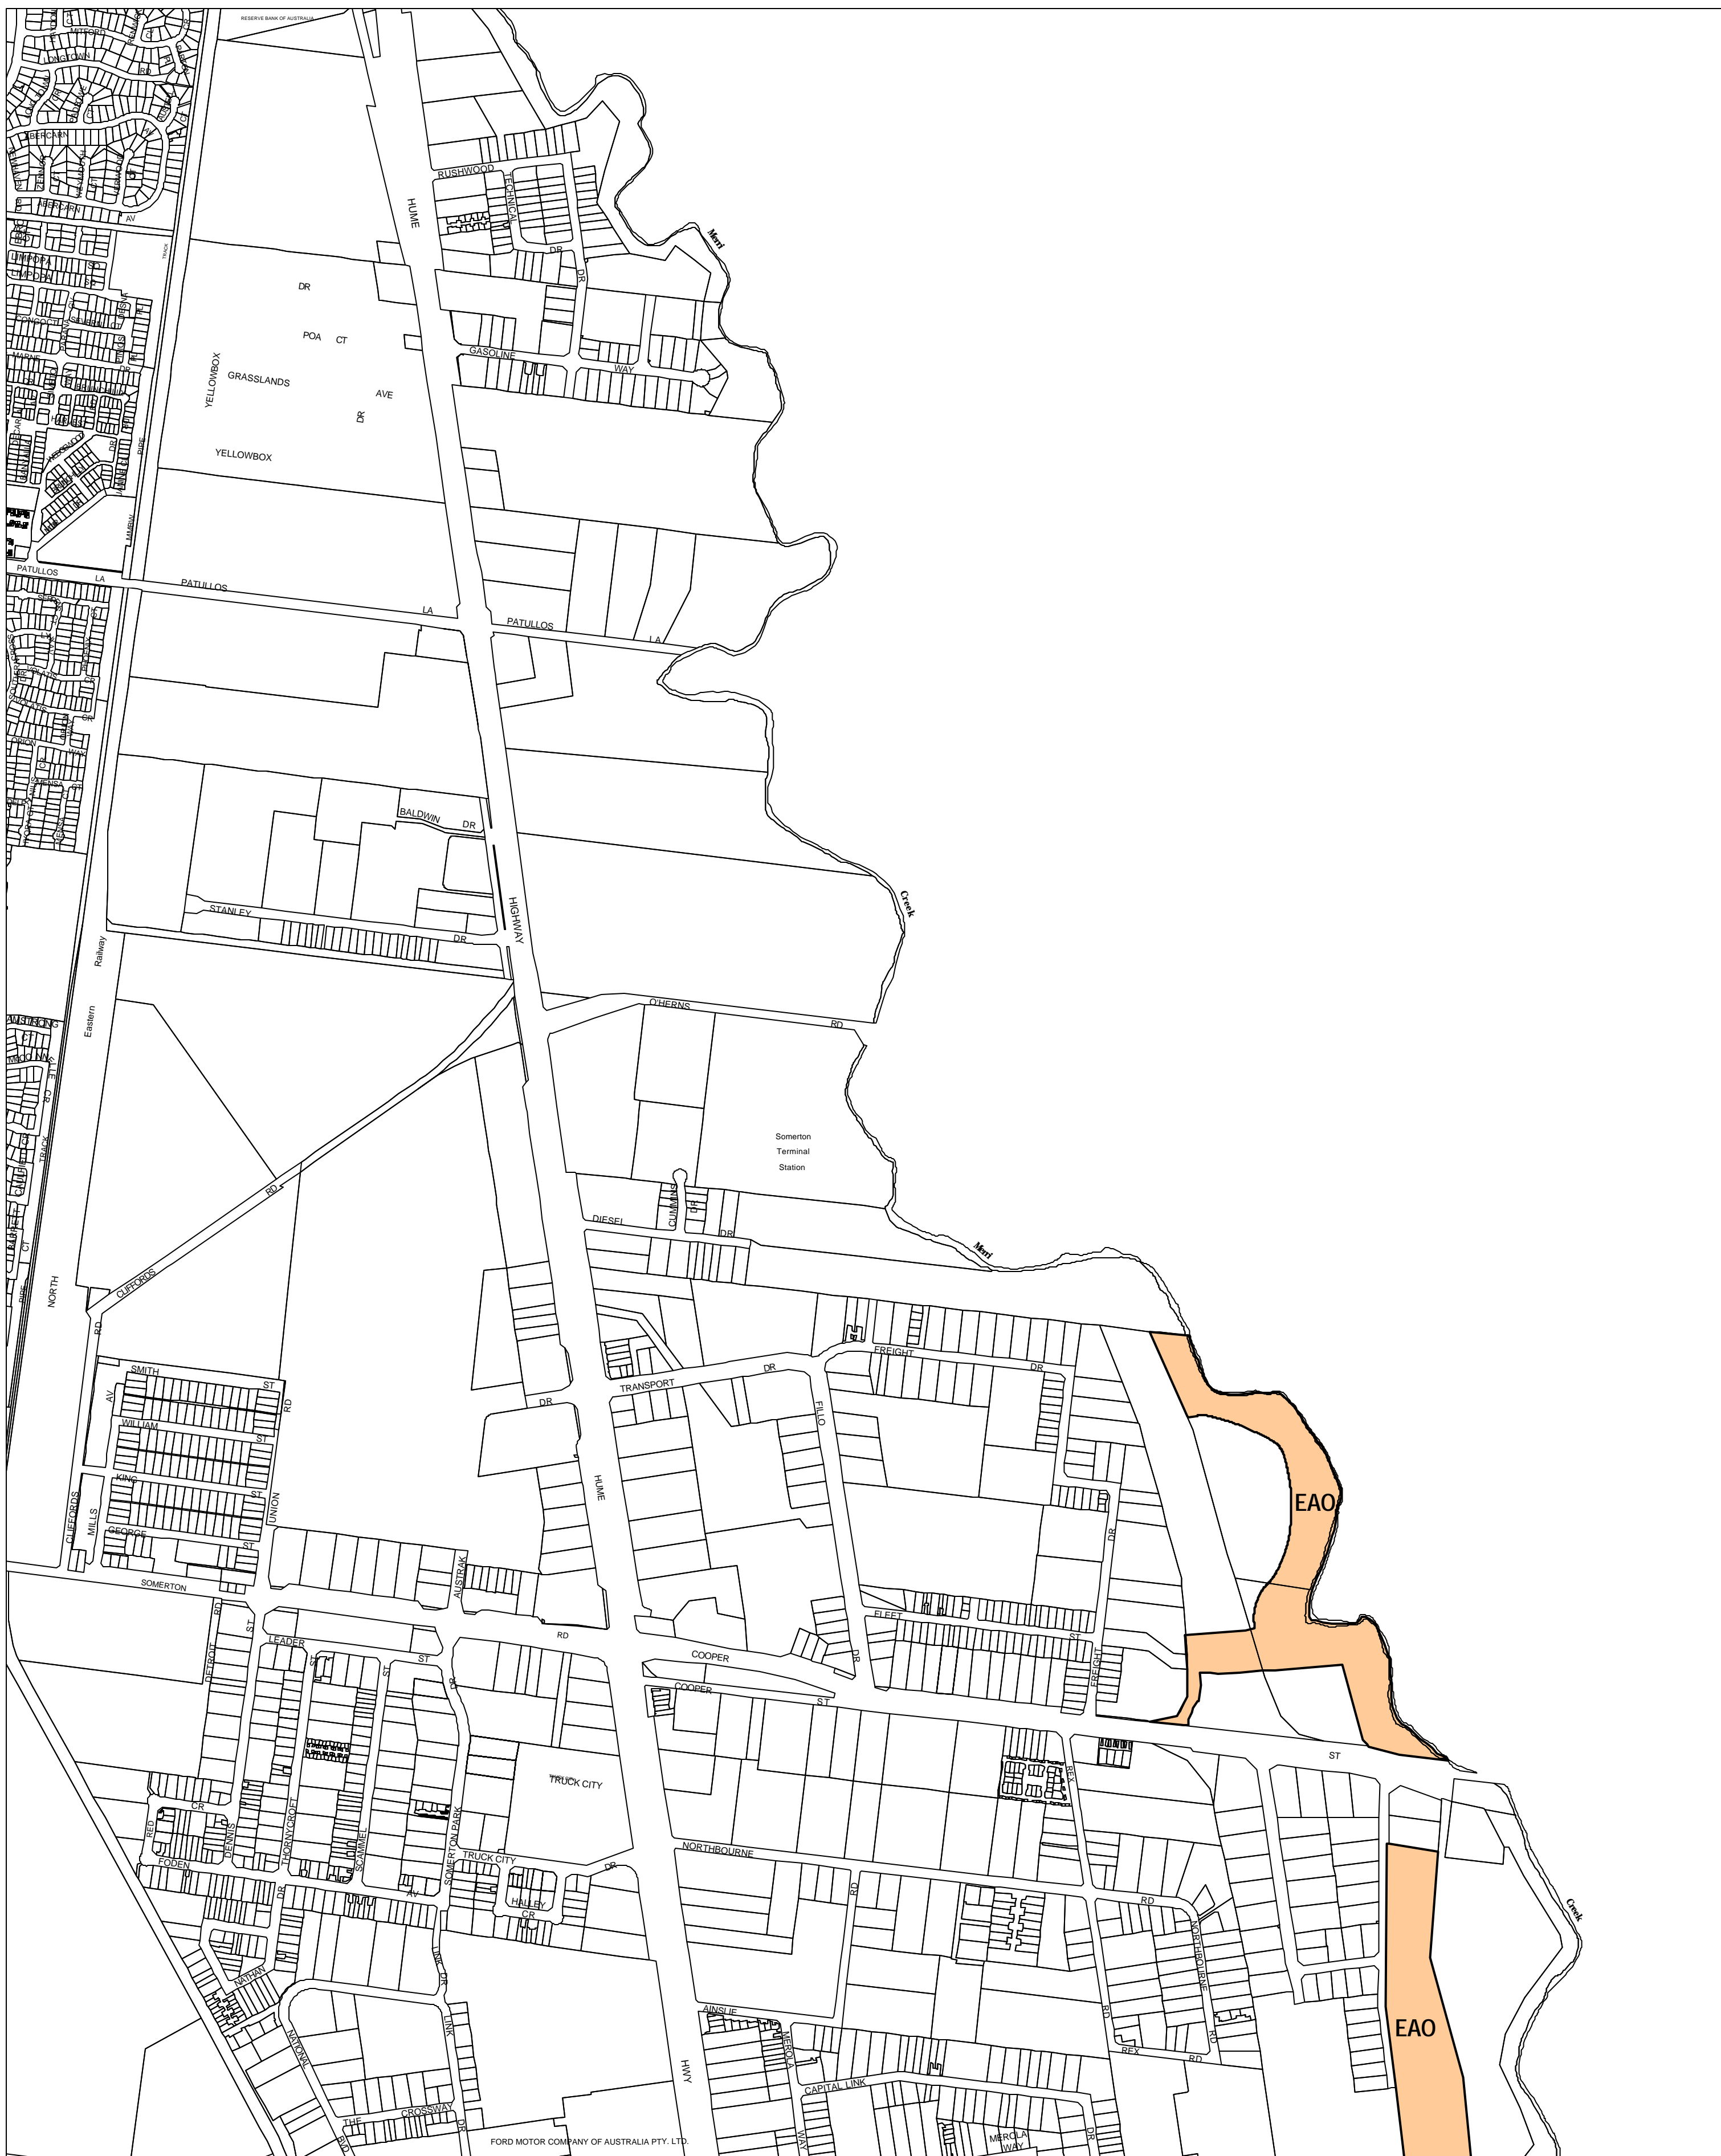

HUME PLANNING SCHEME - LOCAL PROVISION

Overlays
EAO Environmental Audit Overlay

200 400 600 800 1000 m
AUSTRALIAN MAP GRID ZONE 55

INDEX TO ADJOINING METRIC SERIES MAP

1	2	3	4
5	6	7	8
9	10	11	12
13	14	15	16
17	18	19	20
21	22	23	24
25	26		

Victoria
The Place To Be

Printed: 31/7/2008

AMENDMENT C105