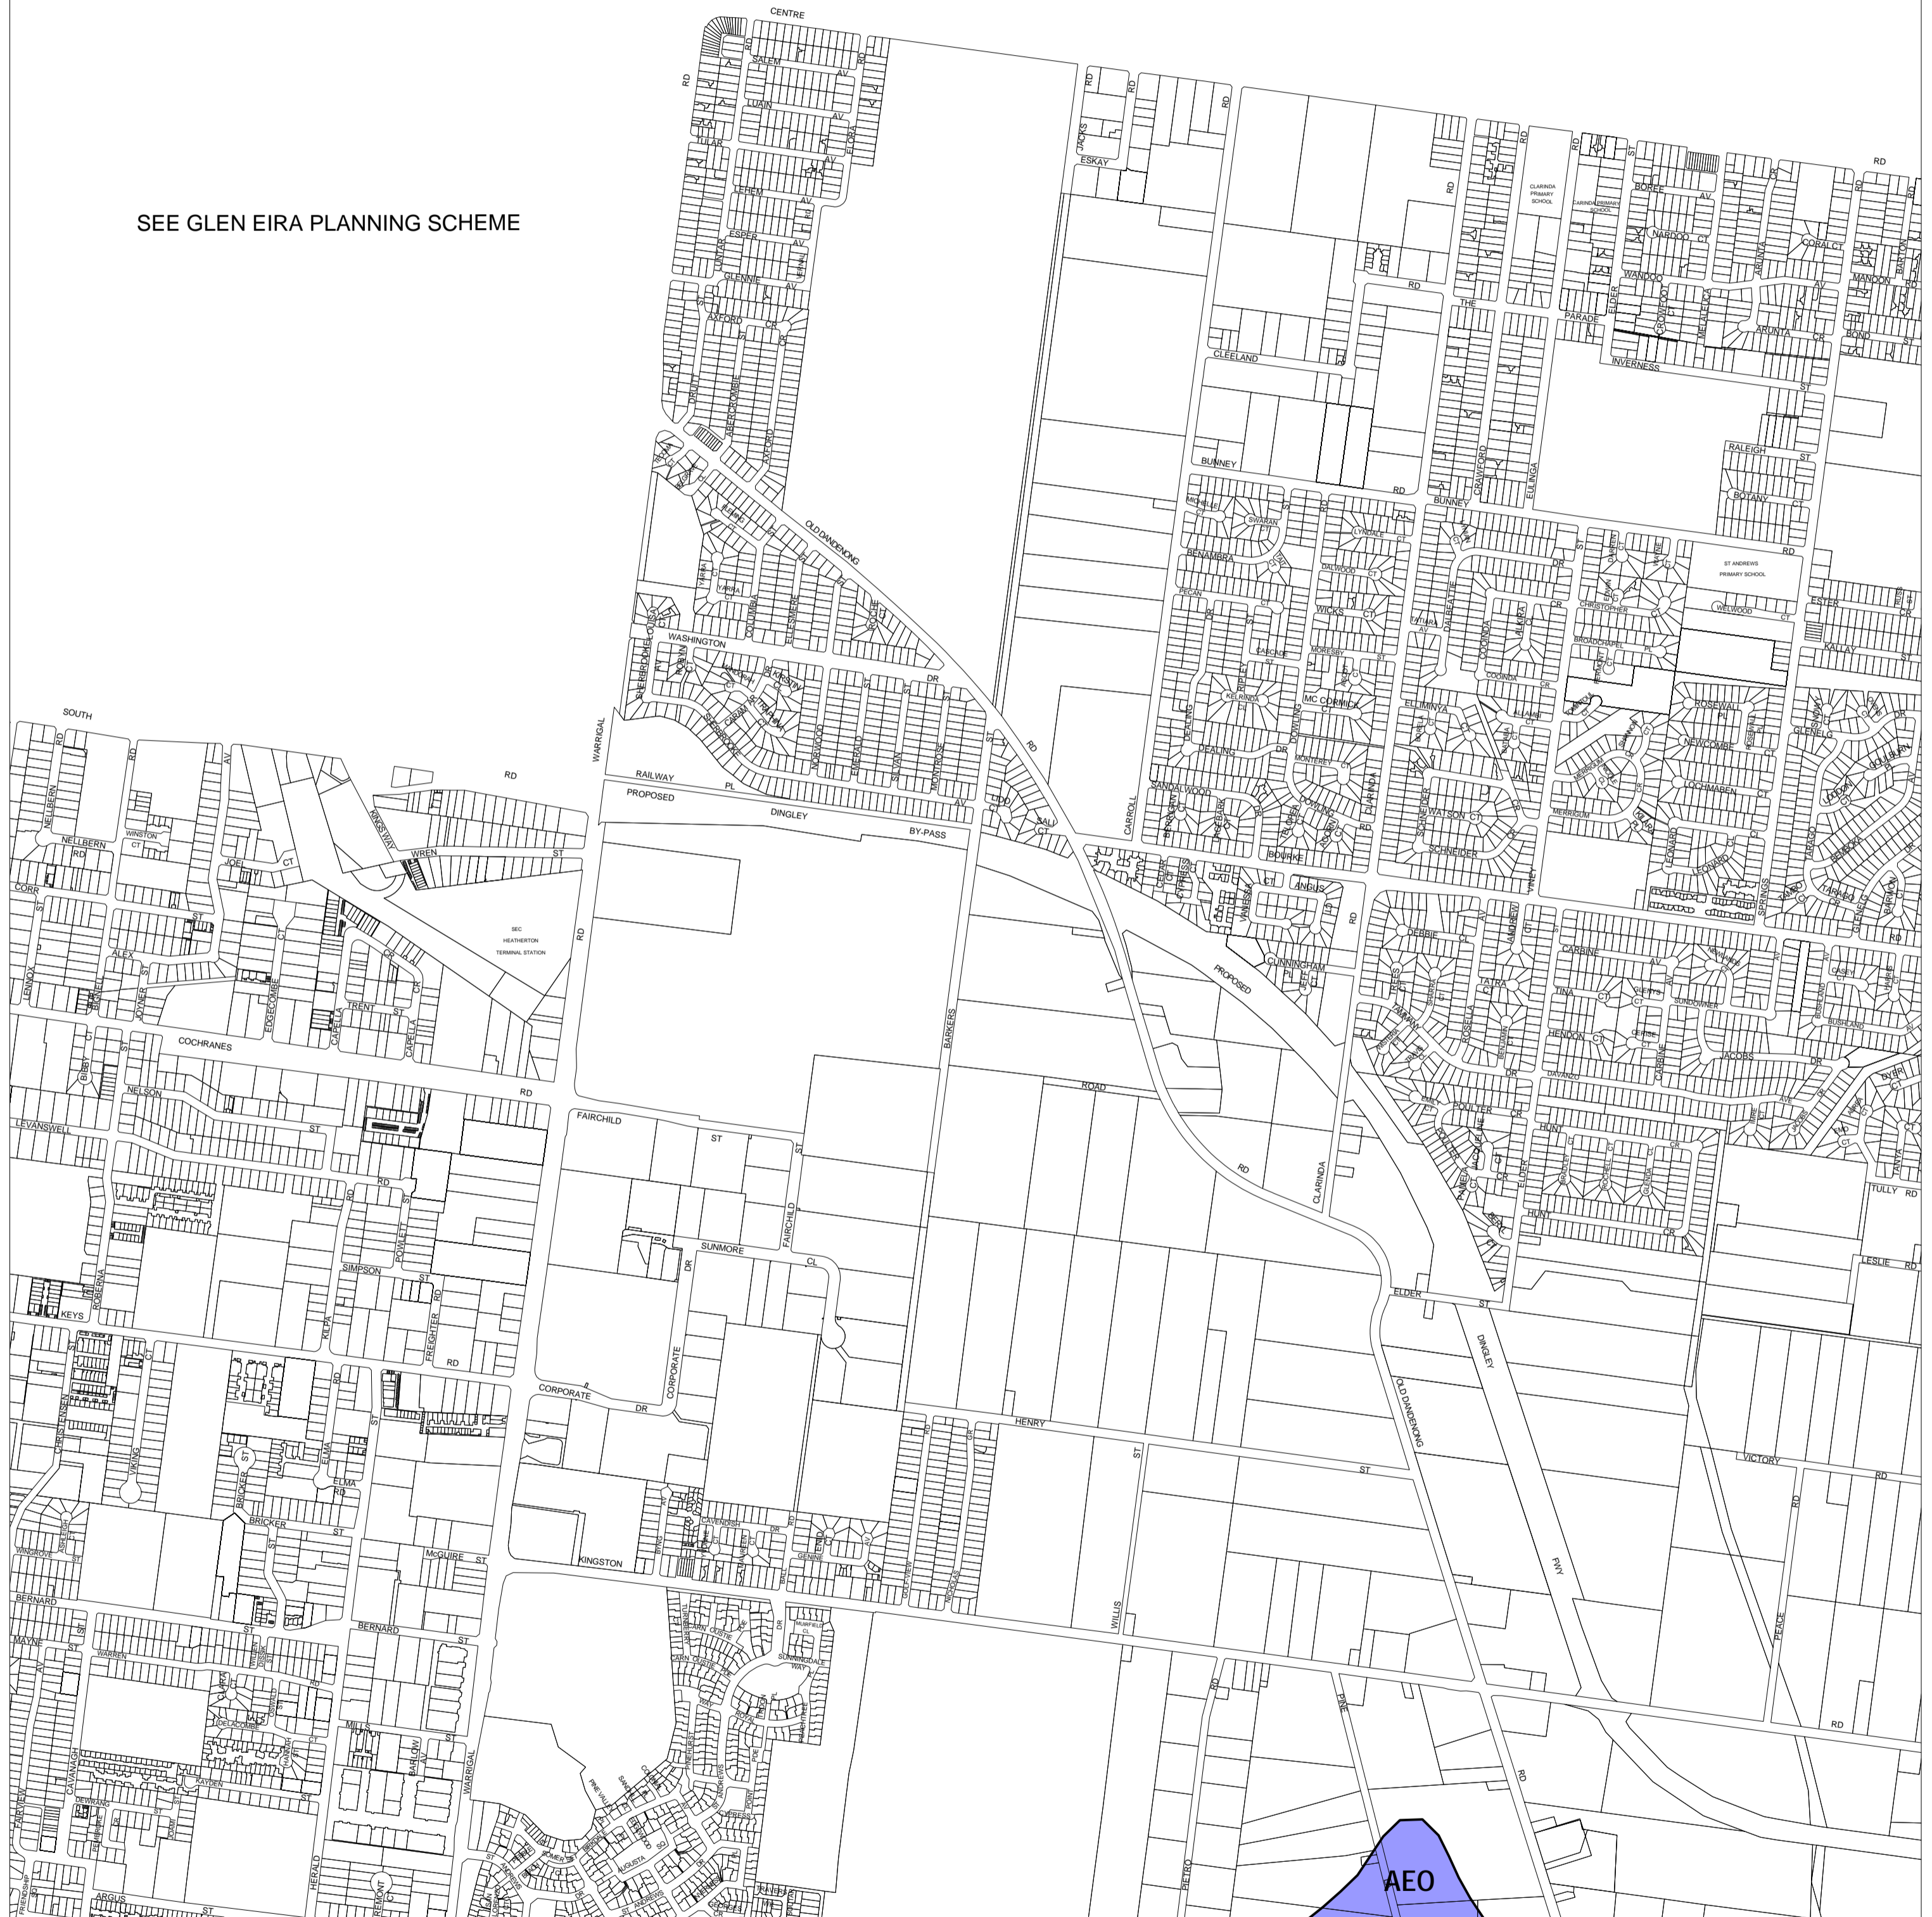

KINGSTON PLANNING SCHEME - LOCAL PROVISION

SEE MONASH PLANNING SCHEME

SEE GLEN EIRA PLANNING SCHEME

Overlays
AEO1 Airport Environs Overlay (Aeo1)

AUSTRALIAN MAP GRID ZONE 55

Printed: 6/6/2007