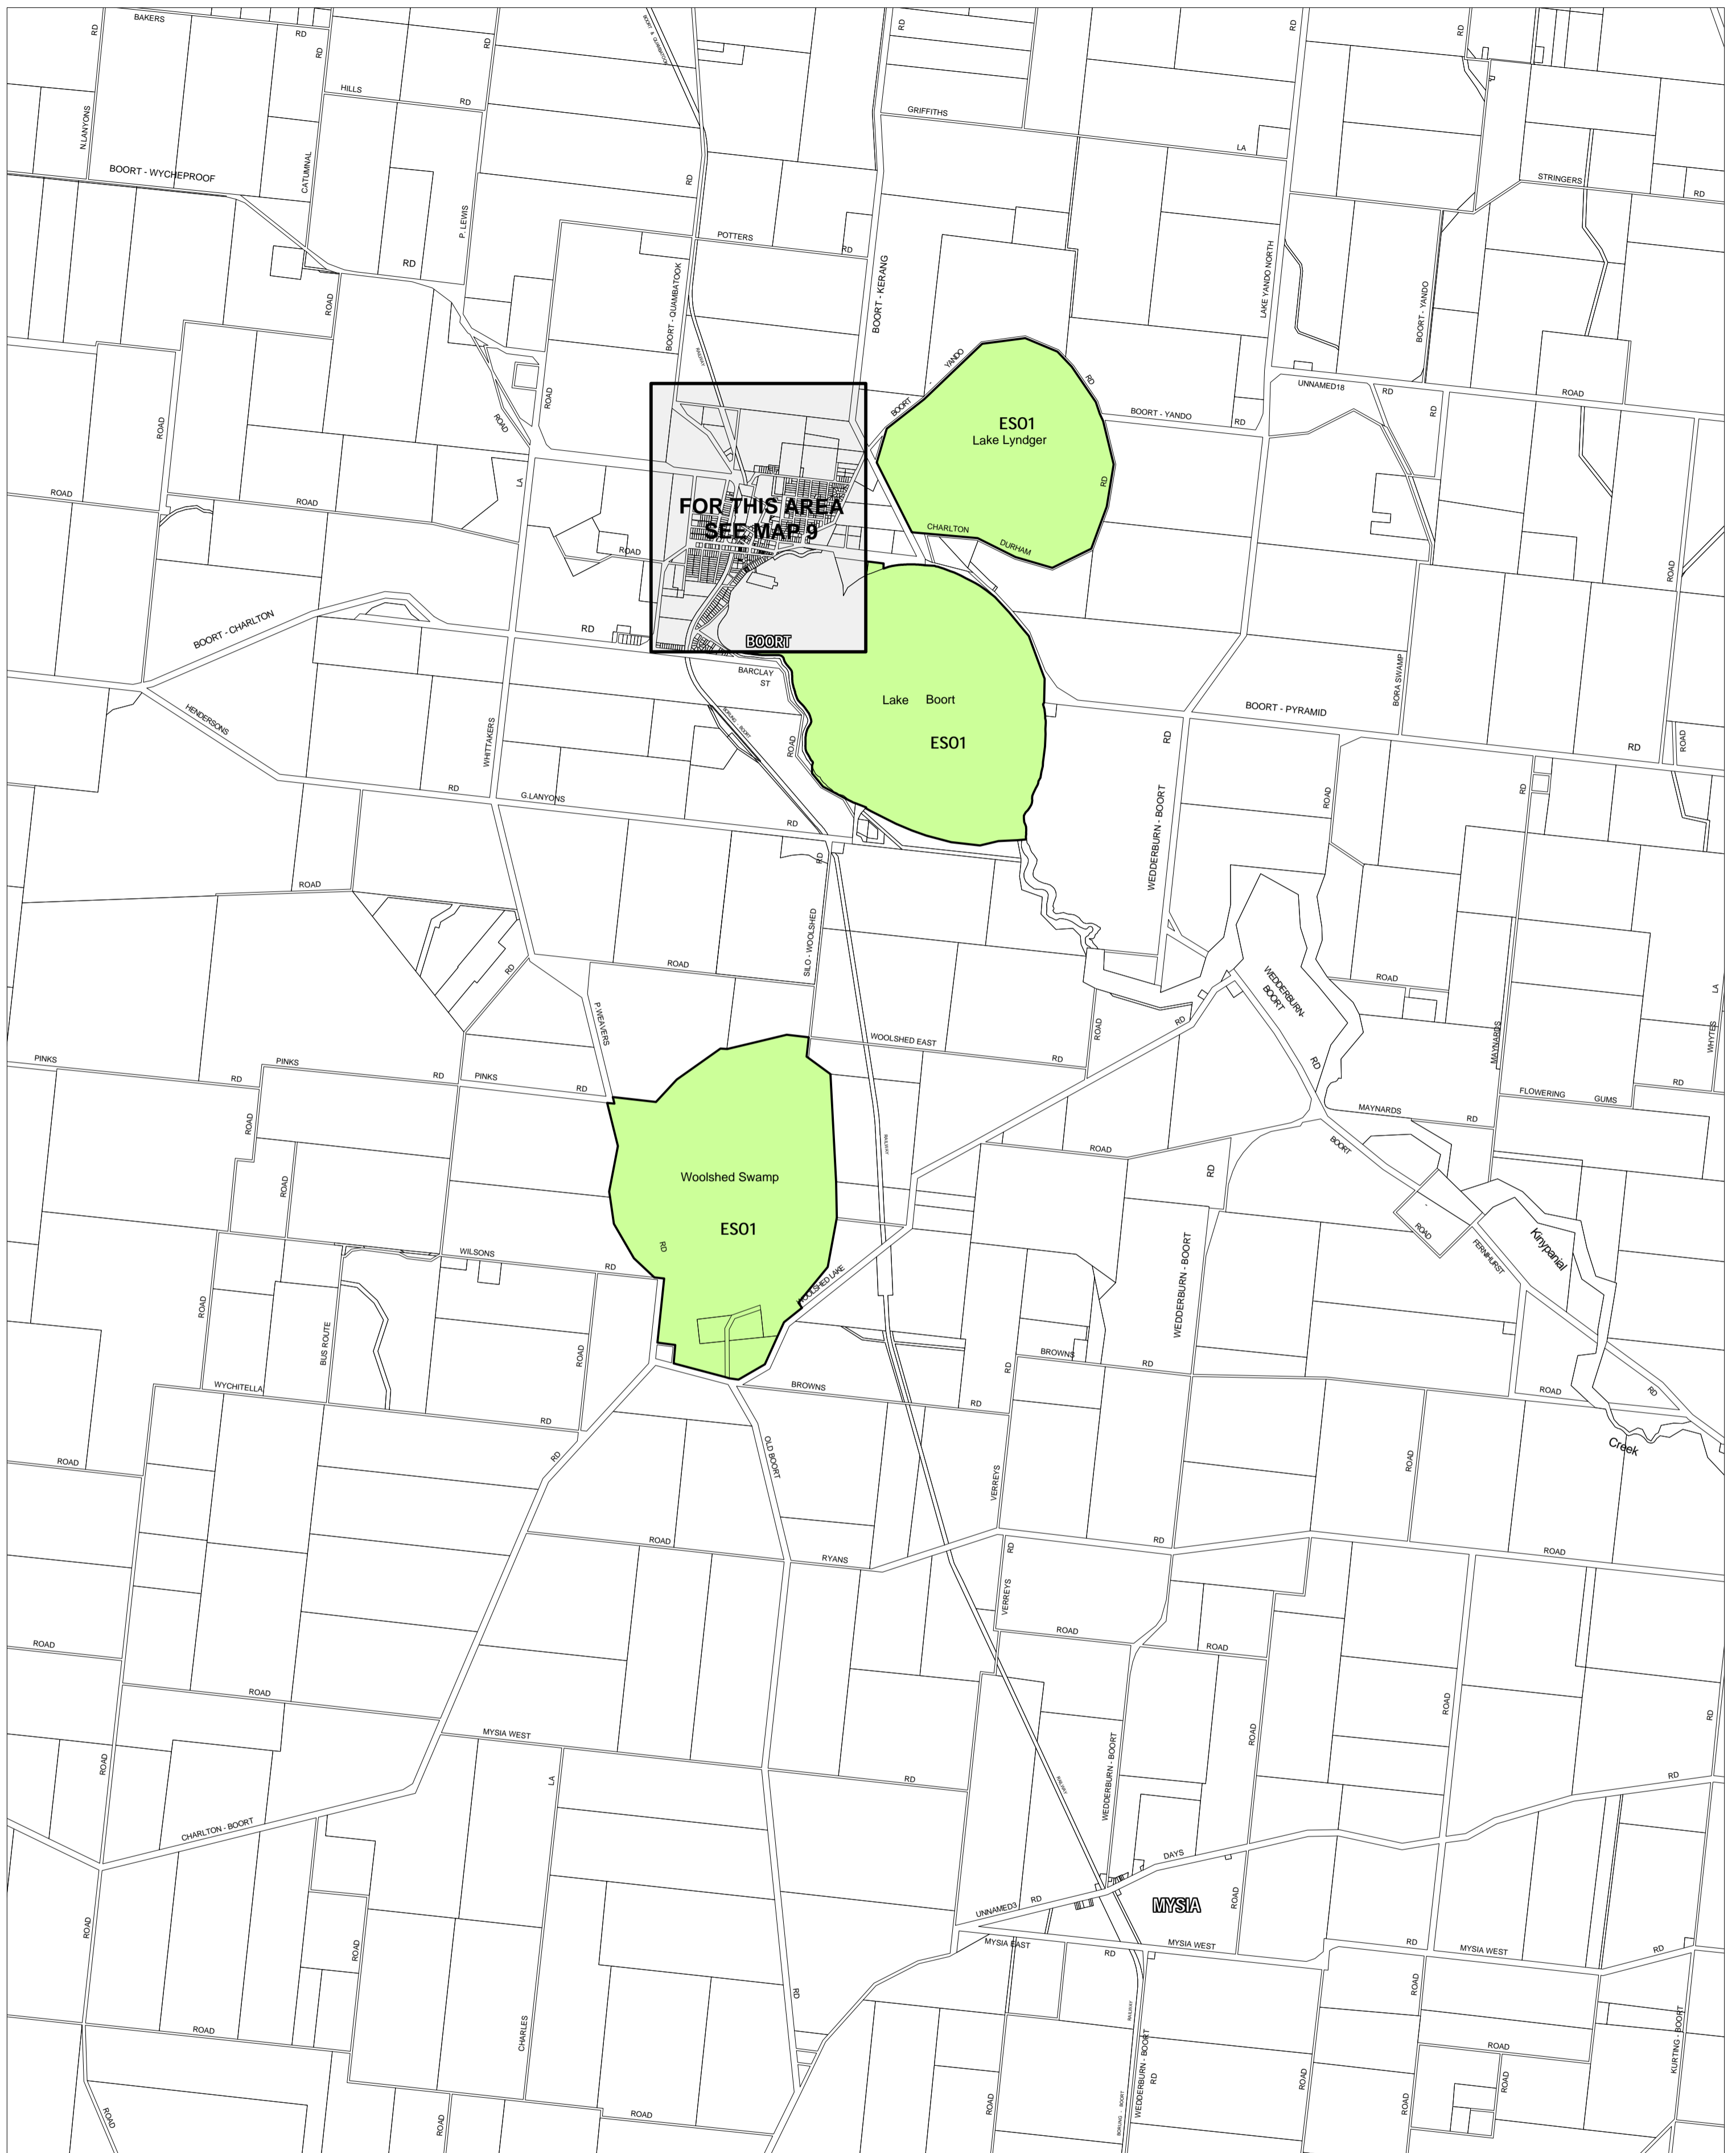

LODDON PLANNING SCHEME - LOCAL PROVISION

Overlays

- Environmental Significance Overlay - Schedule 1

AUSTRALIAN MAP GRID ZONE 55

INDEX TO ADJOINING METRIC SERIES MAP

Printed: 1/10/2007