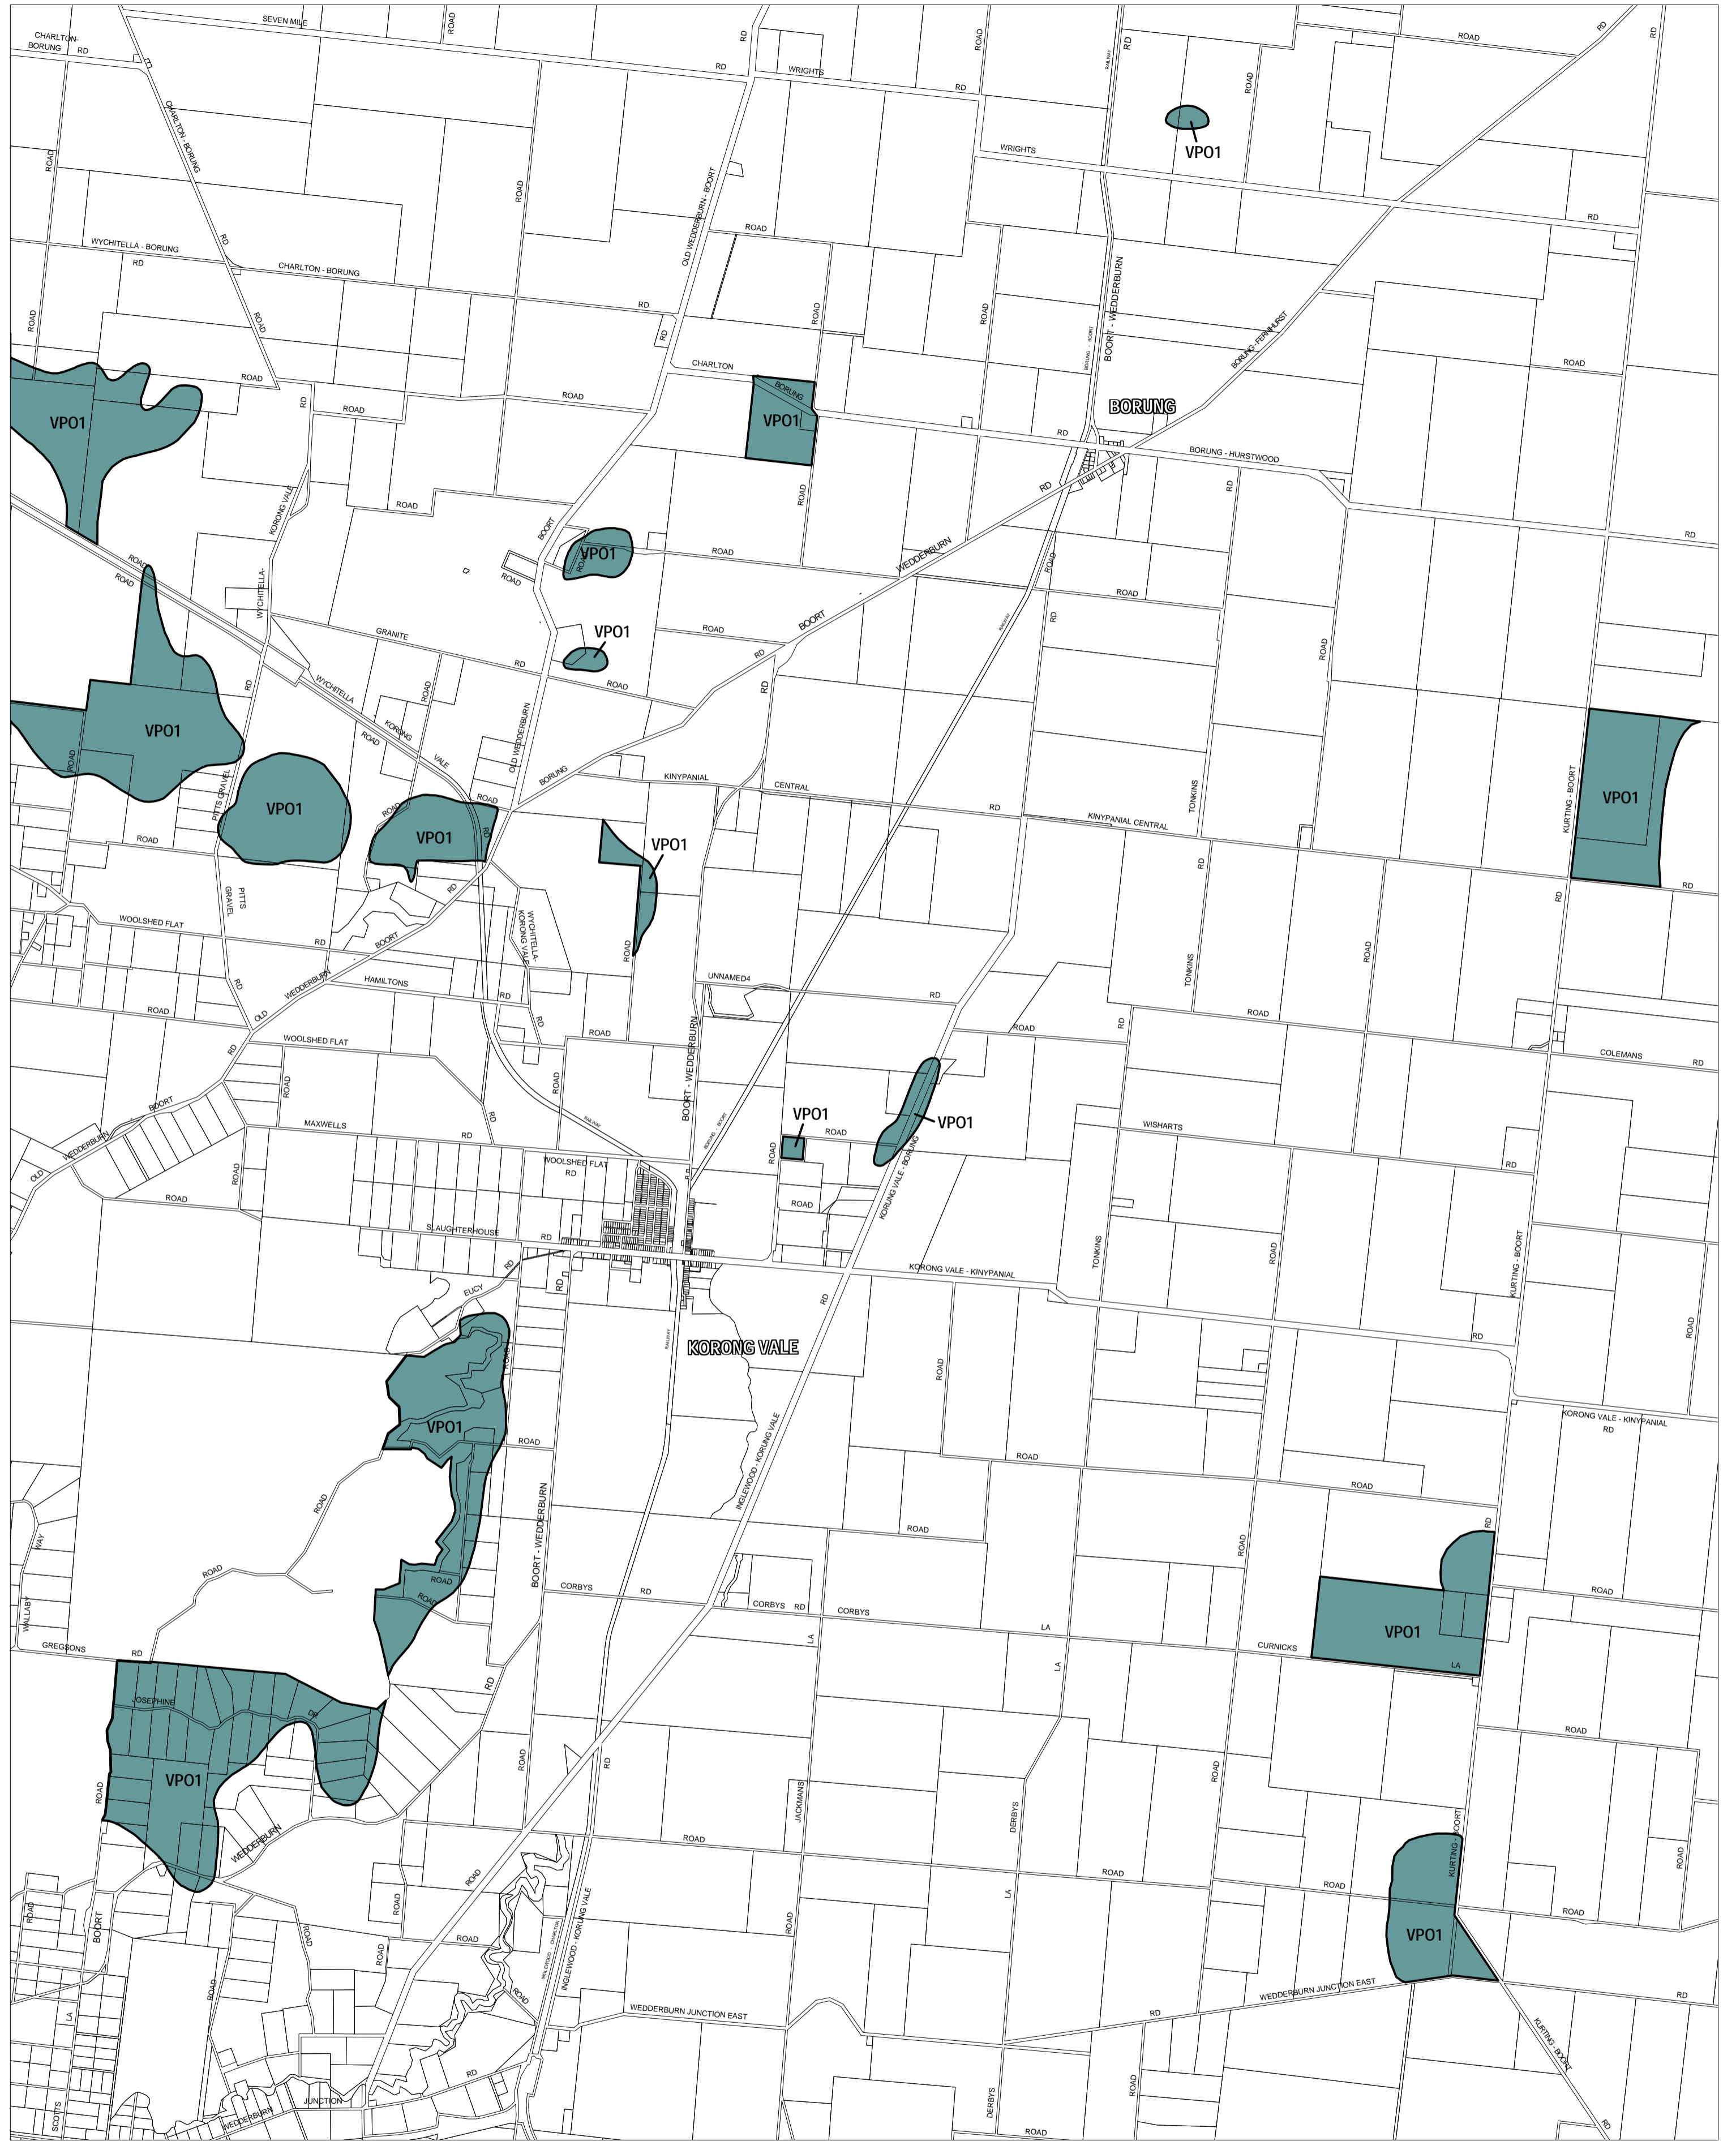

LODDON PLANNING SCHEME - LOCAL PROVISION

Overlays

VPO1 Vegetation Protection Overlay - Schedule 1

Printed: 2/10/2007