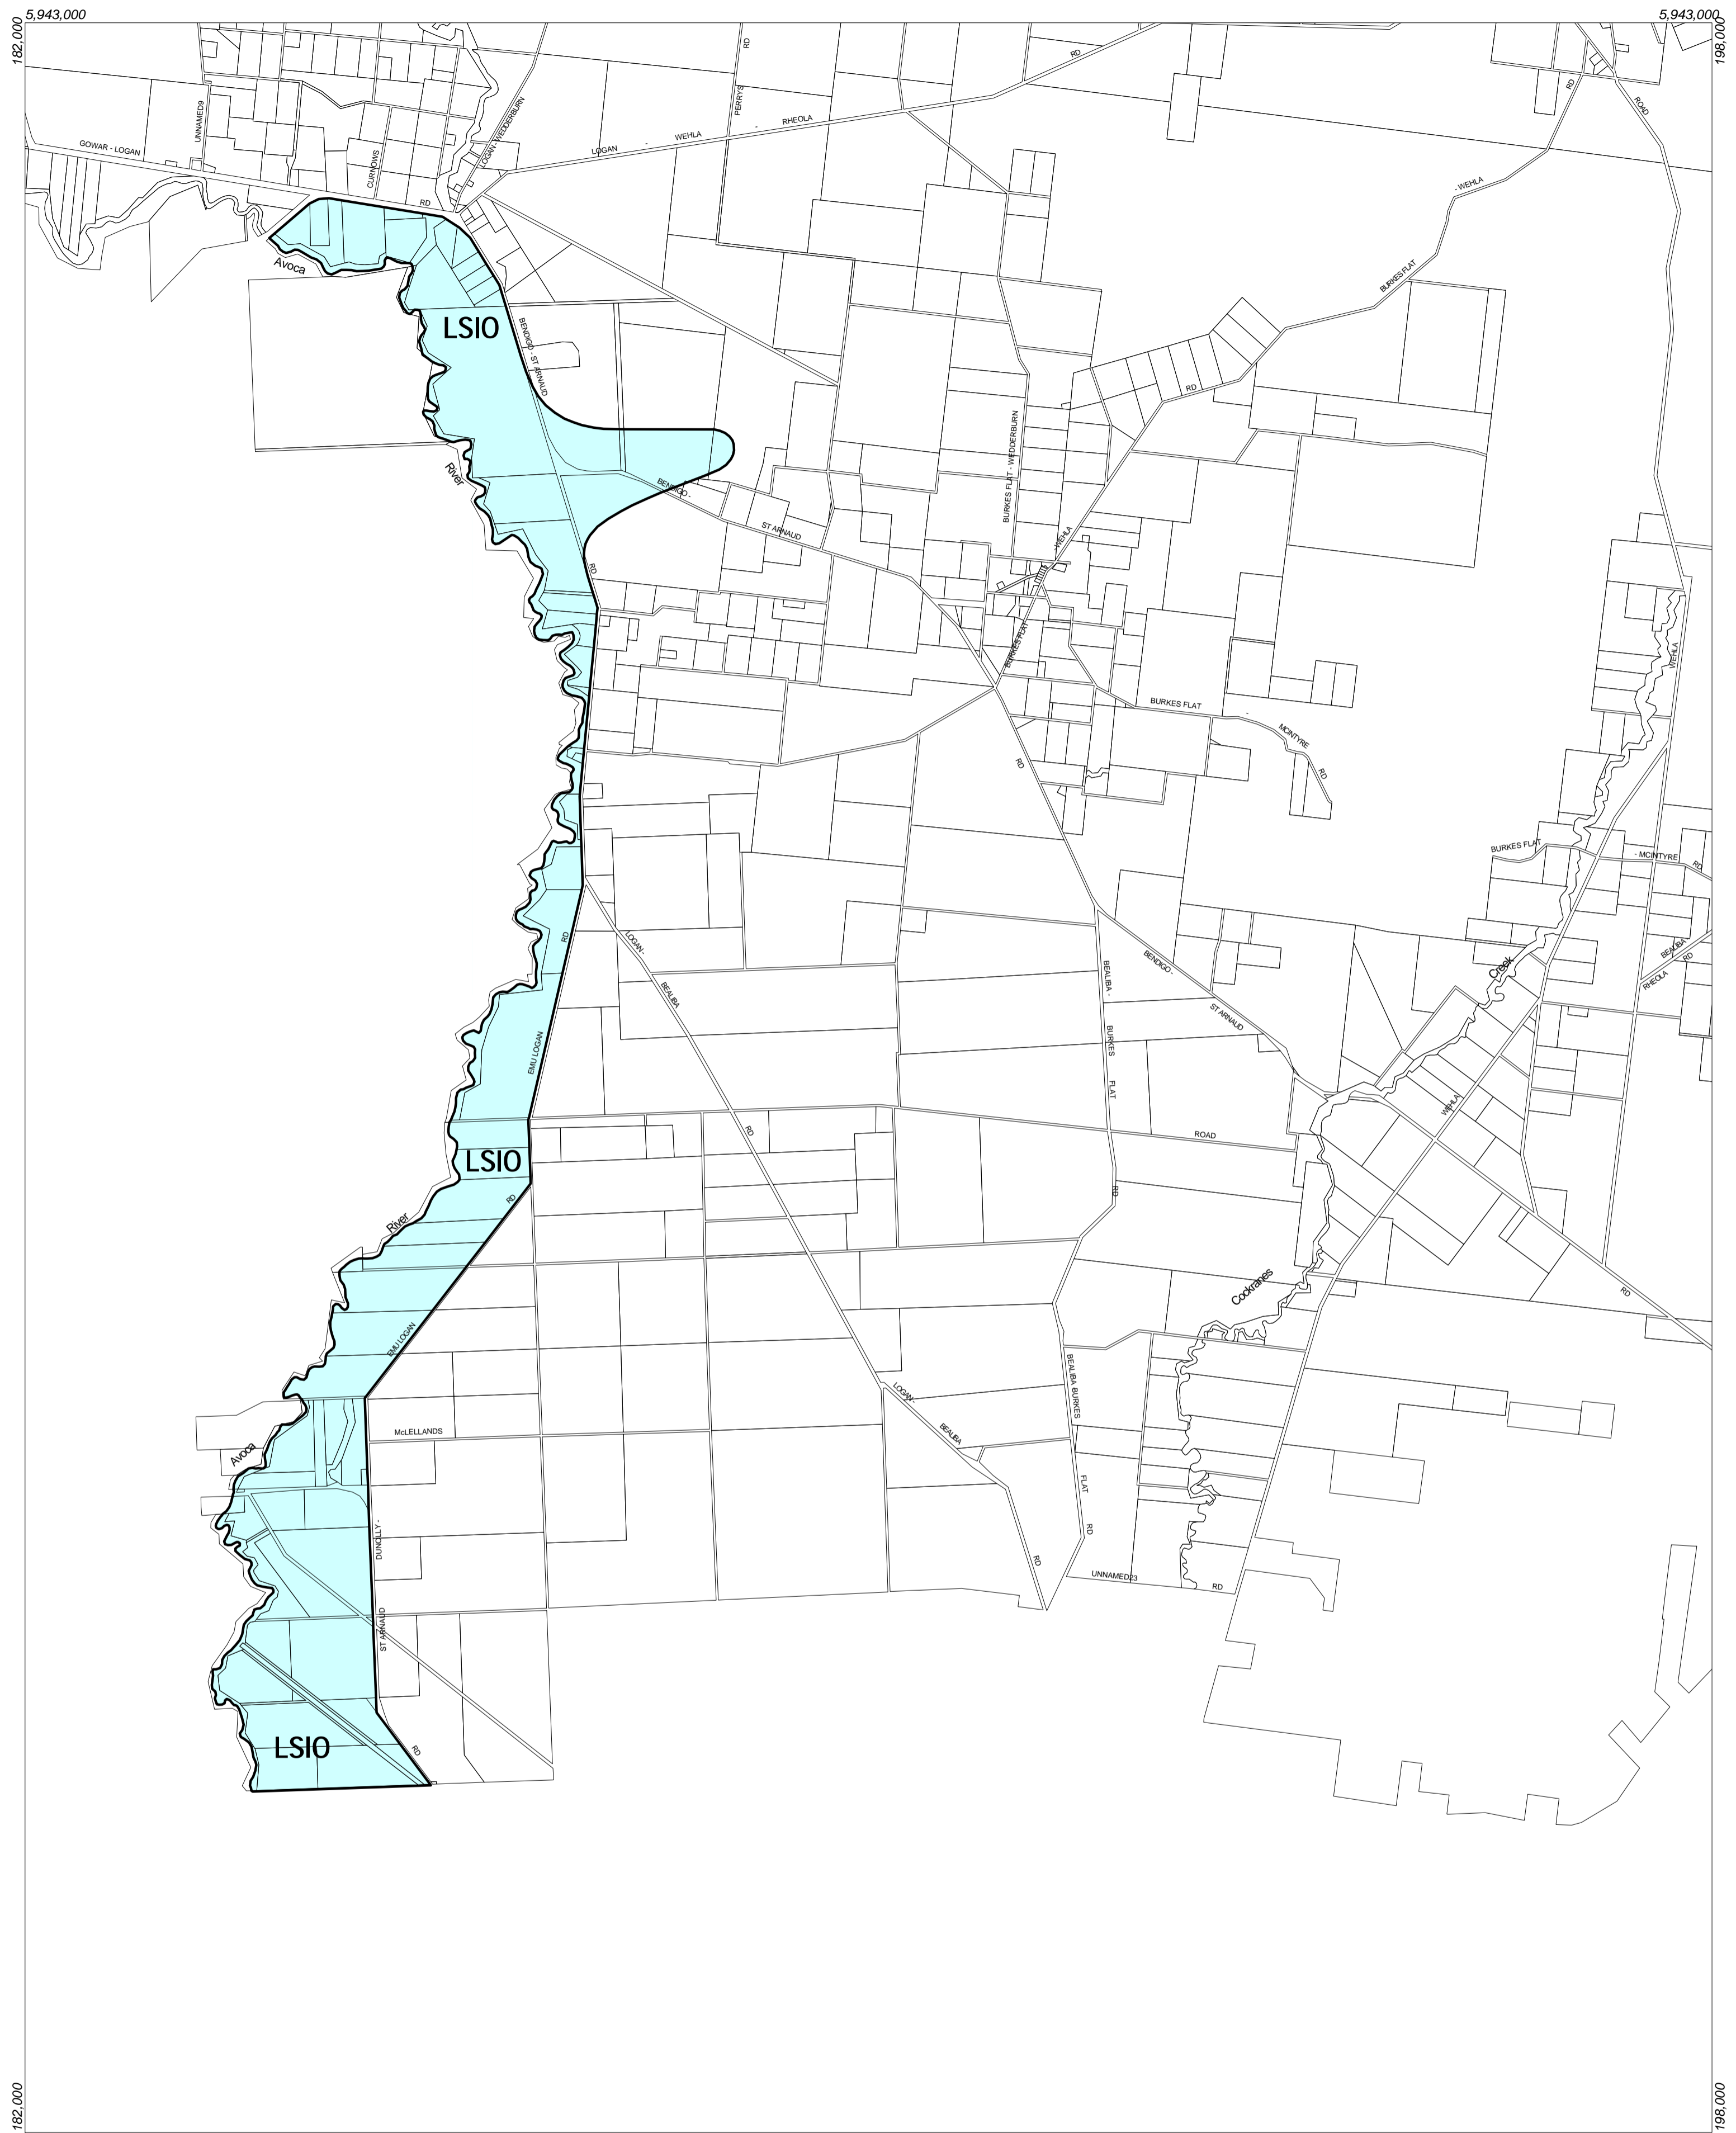

LODDON PLANNING SCHEME - LOCAL PROVISION

5,923,000

5,923,000

Overlays

- LSIO Land Subject To Inundation Overlay

Amendment C9
Printed: 8/12/2004