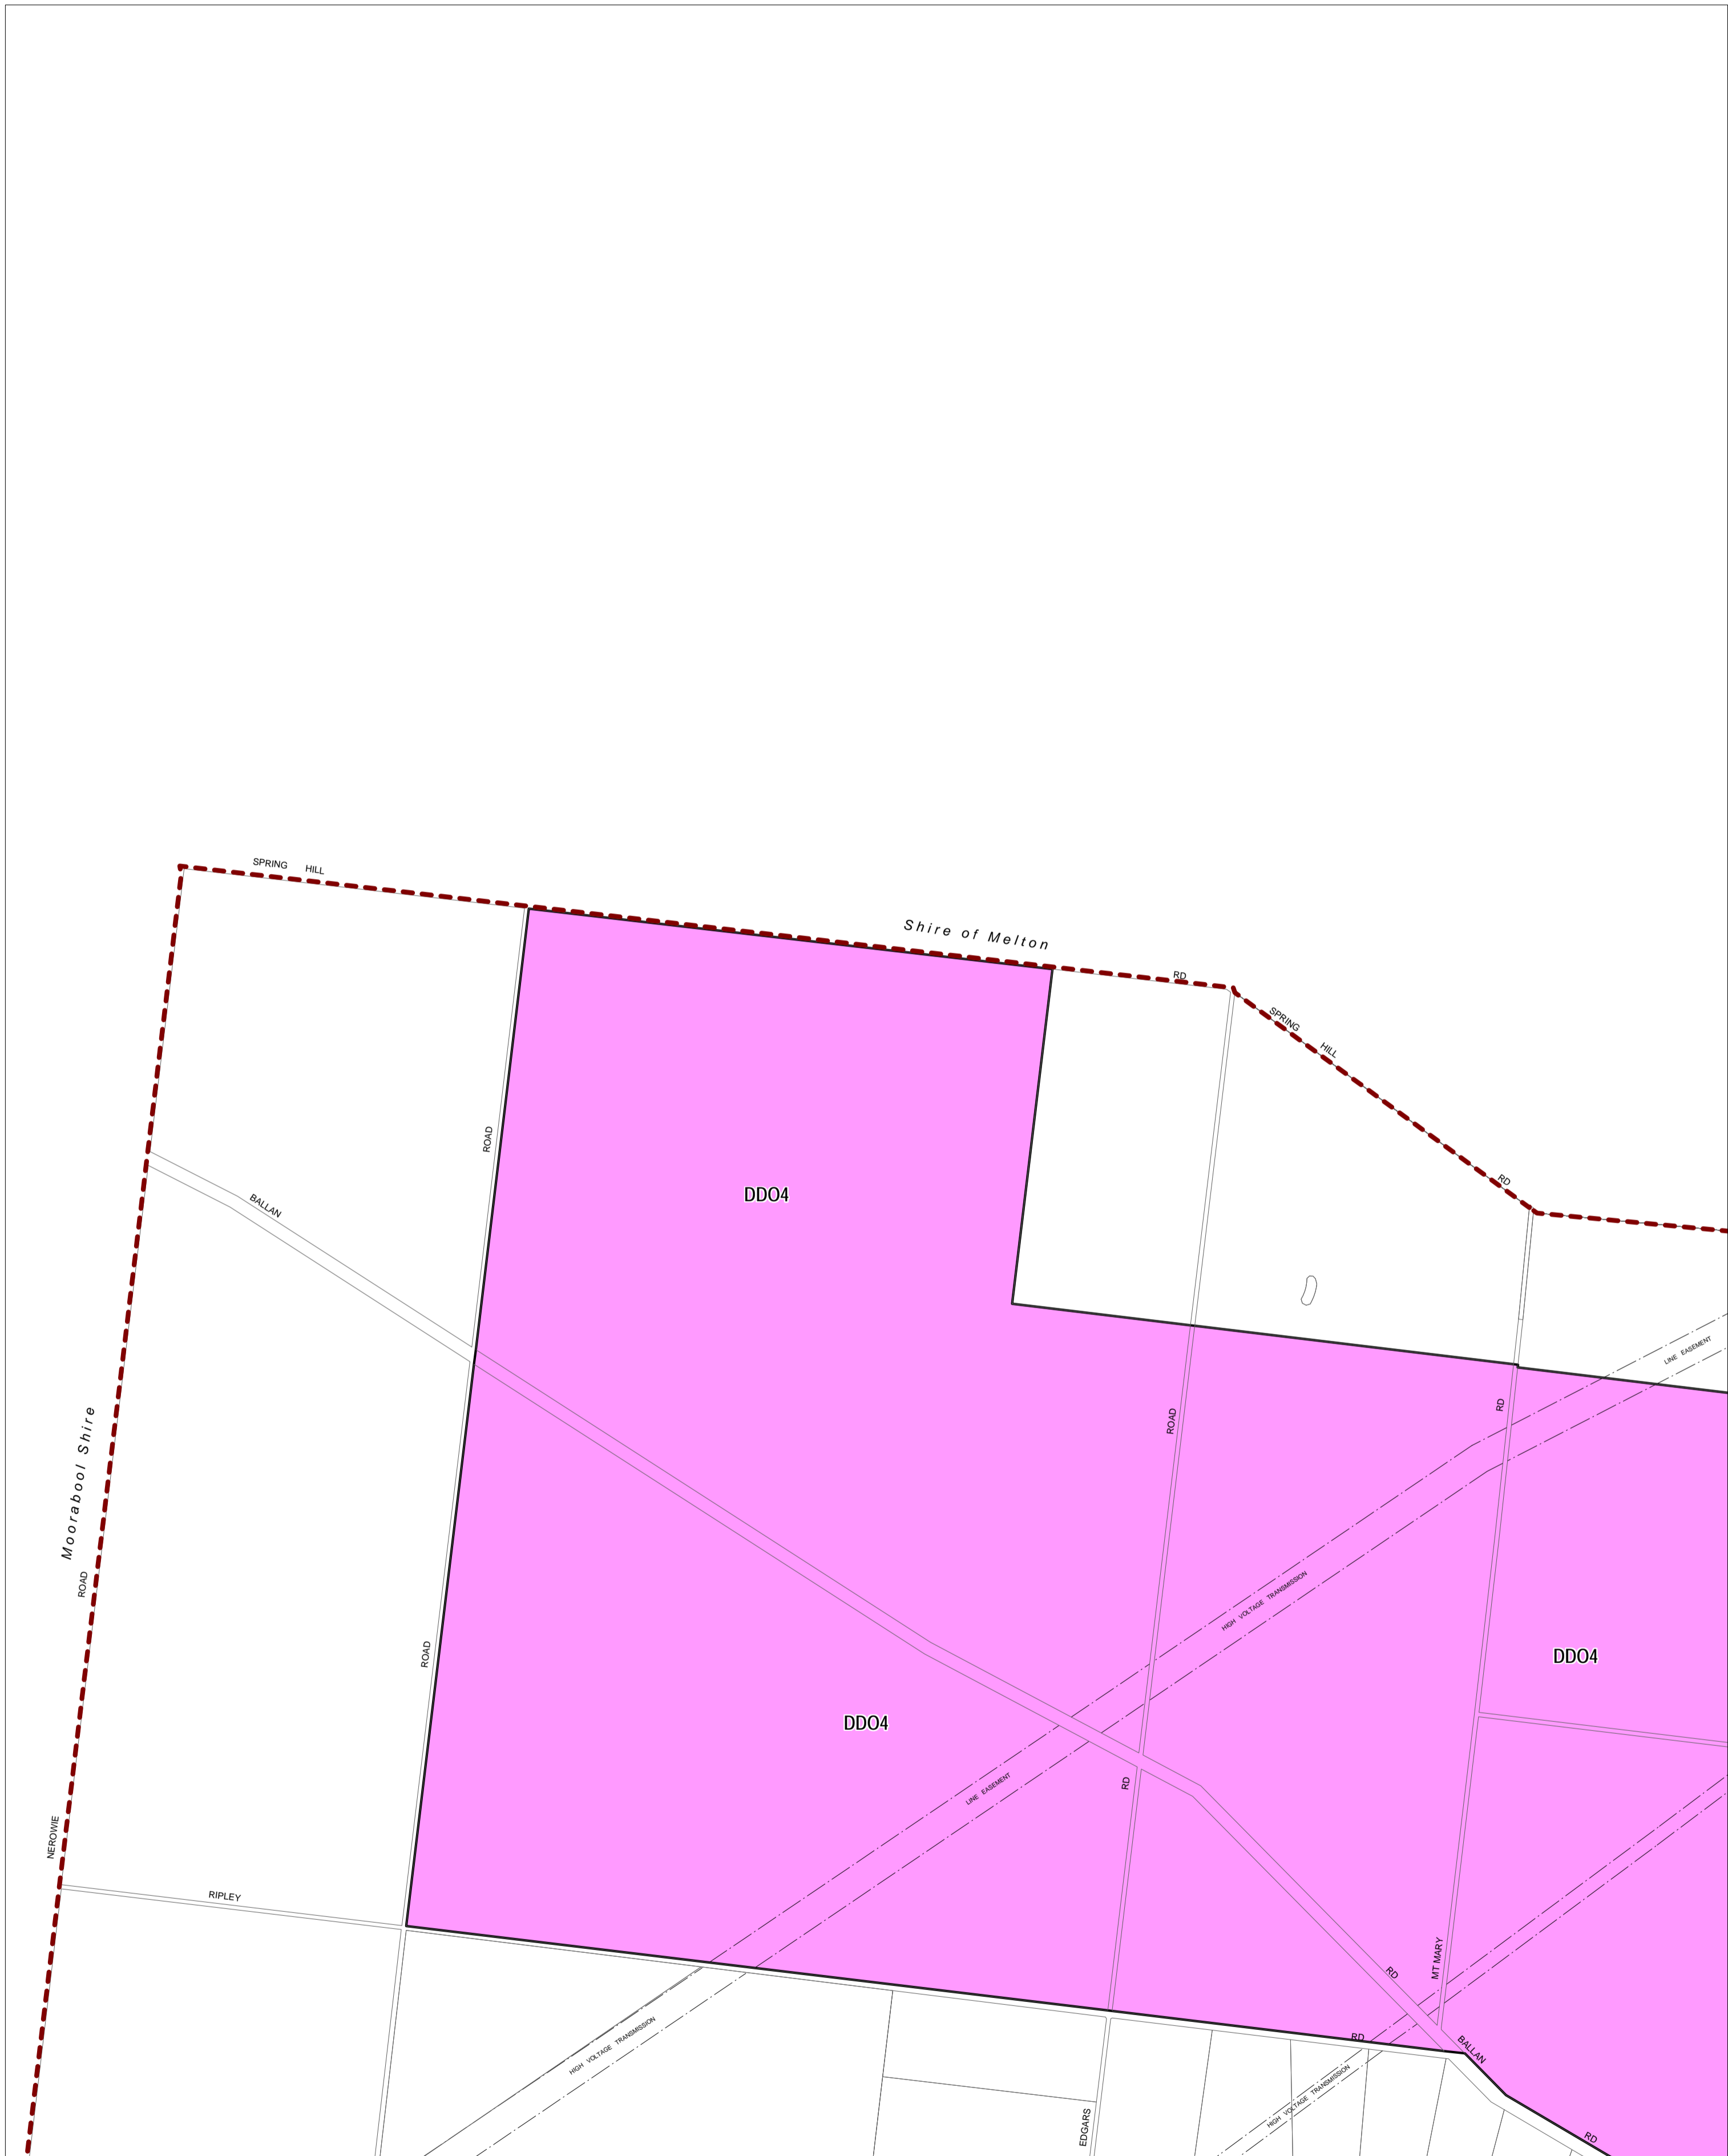

WYNDHAM PLANNING SCHEME - LOCAL PROVISION

Overlays

DDO4 Design And Development Overlay - Schedule 4

AUSTRALIAN MAP GRID ZONE 55

Printed: 20/3/2015

AMENDMENT C20