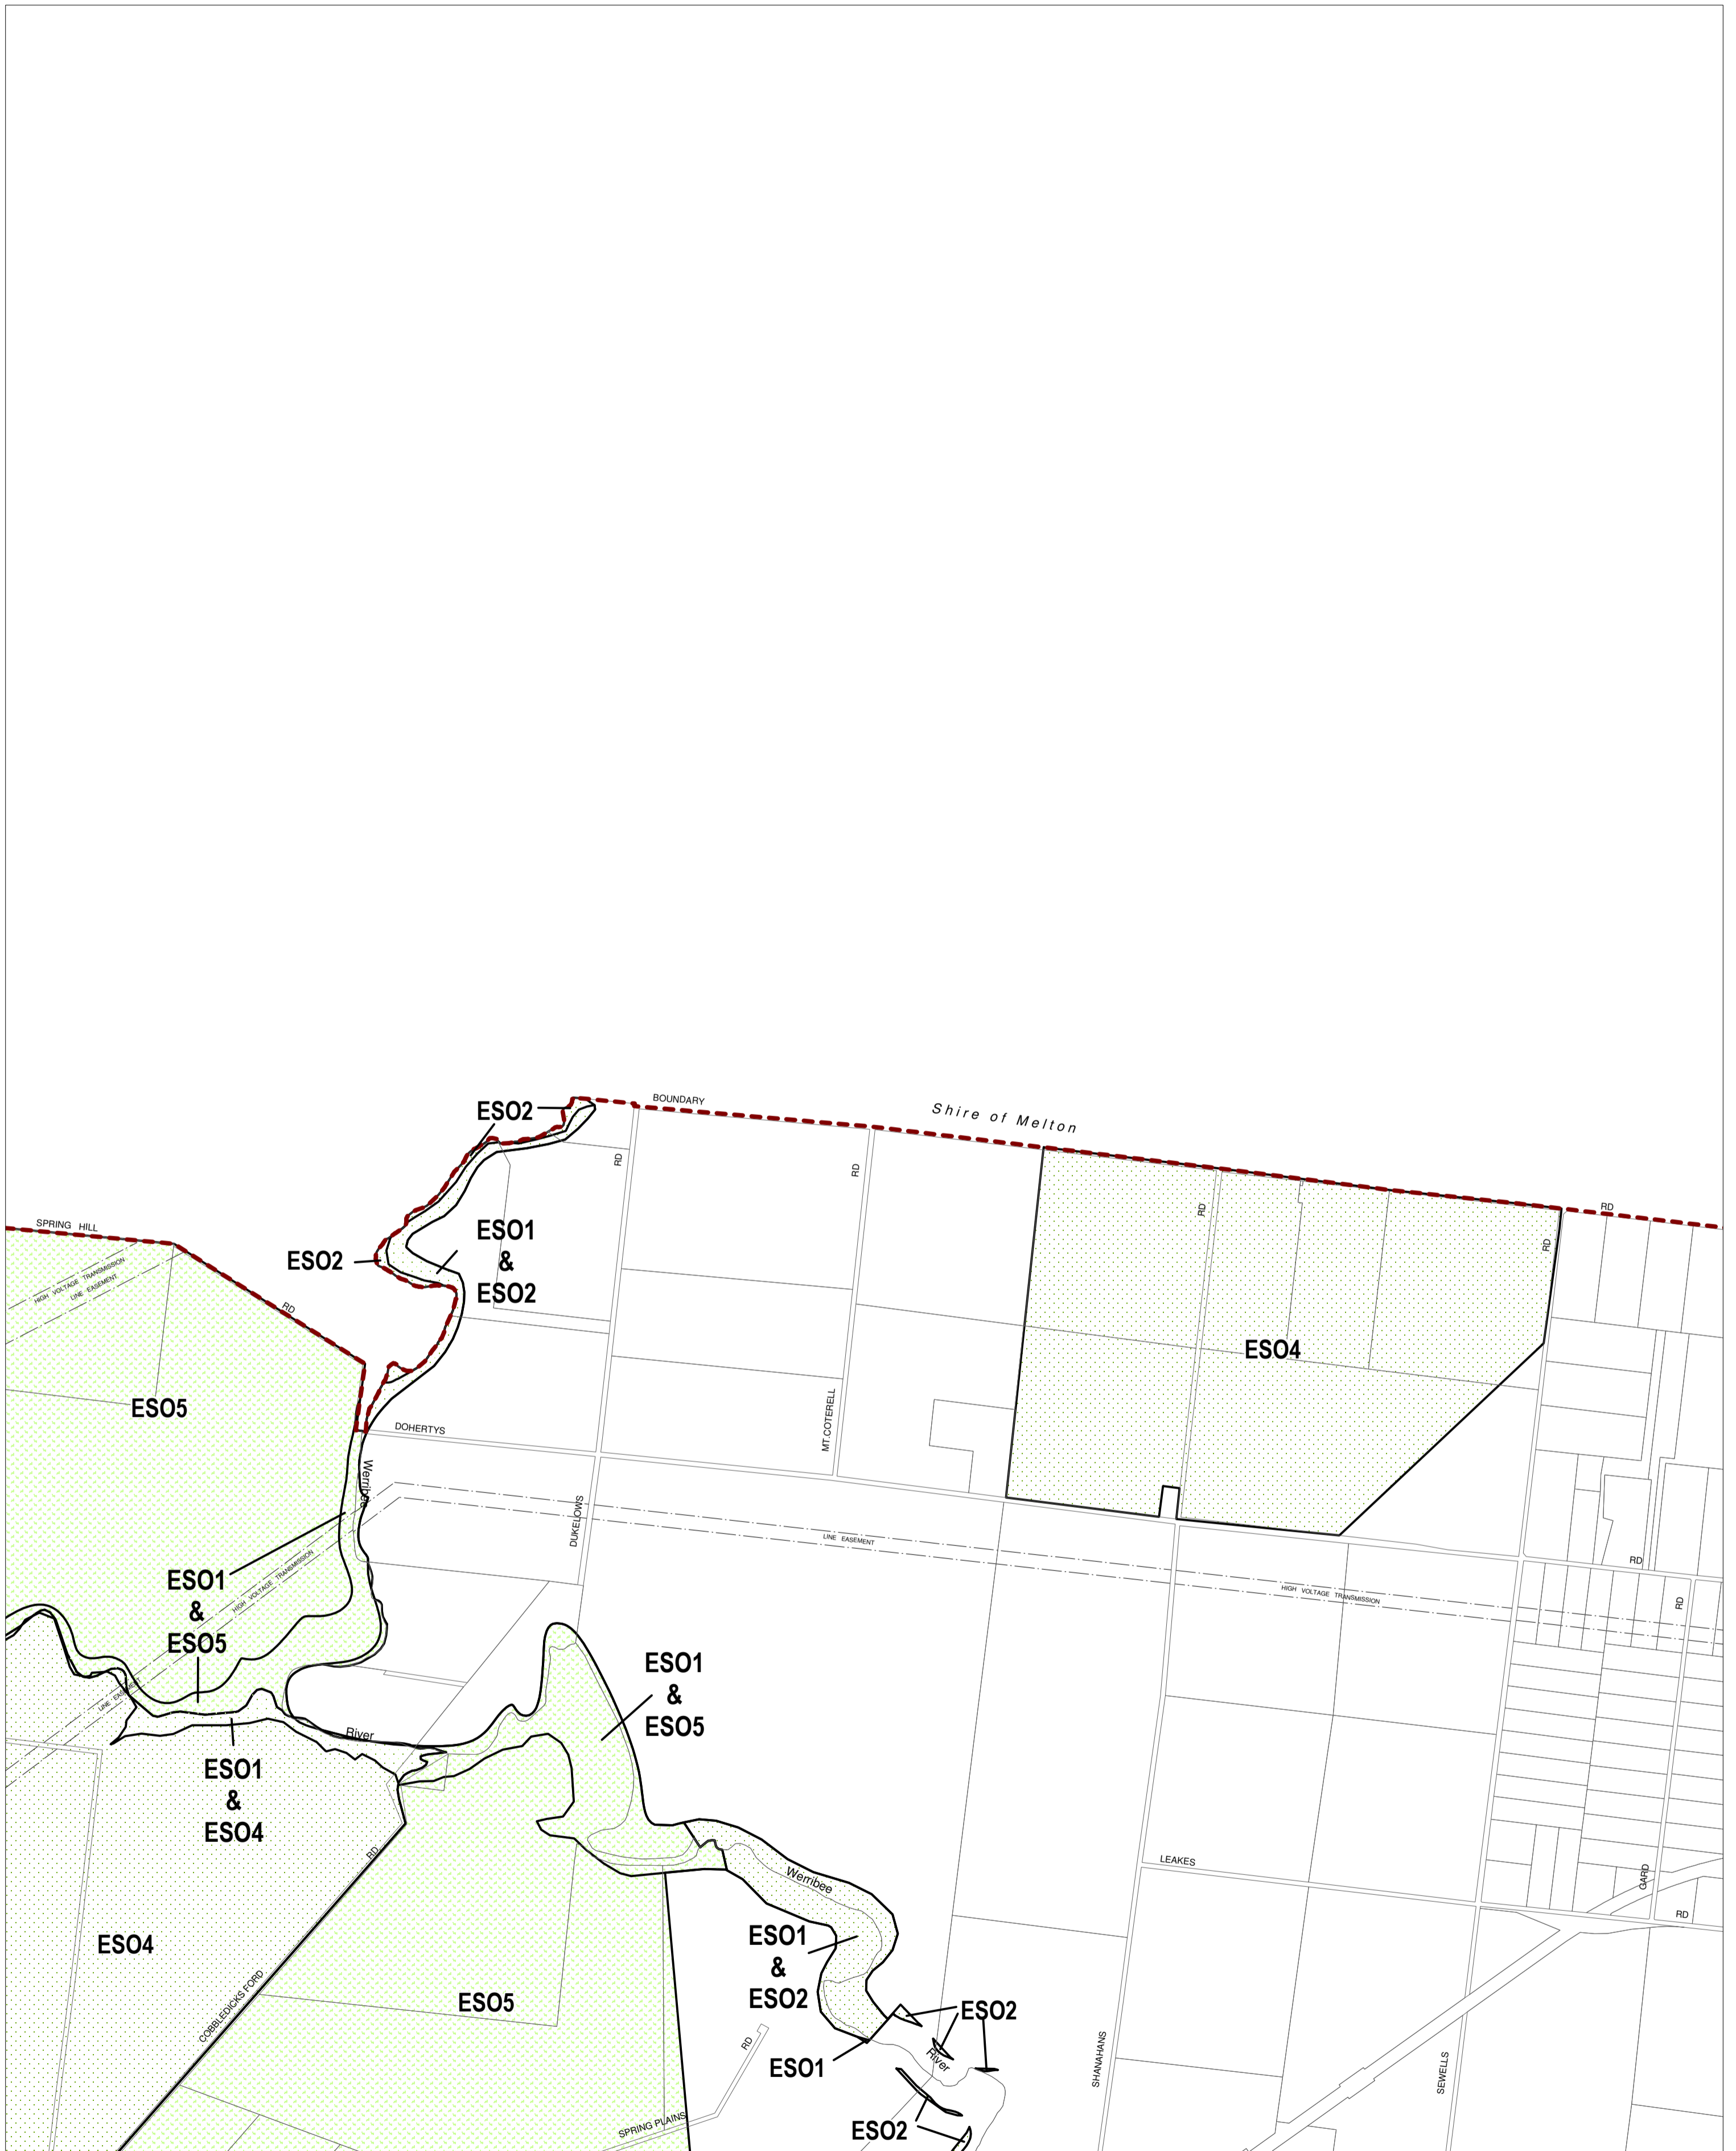

WYNDHAM PLANNING SCHEME - LOCAL PROVISION

Overlays	
ES01	Environmental Significance Overlay - Schedule 1
ES02	Environmental Significance Overlay - Schedule 2
ES04	Environmental Significance Overlay - Schedule 4
ES05	Environmental Significance Overlay - Schedule 5

AUSTRALIAN MAP GRID ZONE 55

Printed: 14/7/2014

AMENDMENT C172