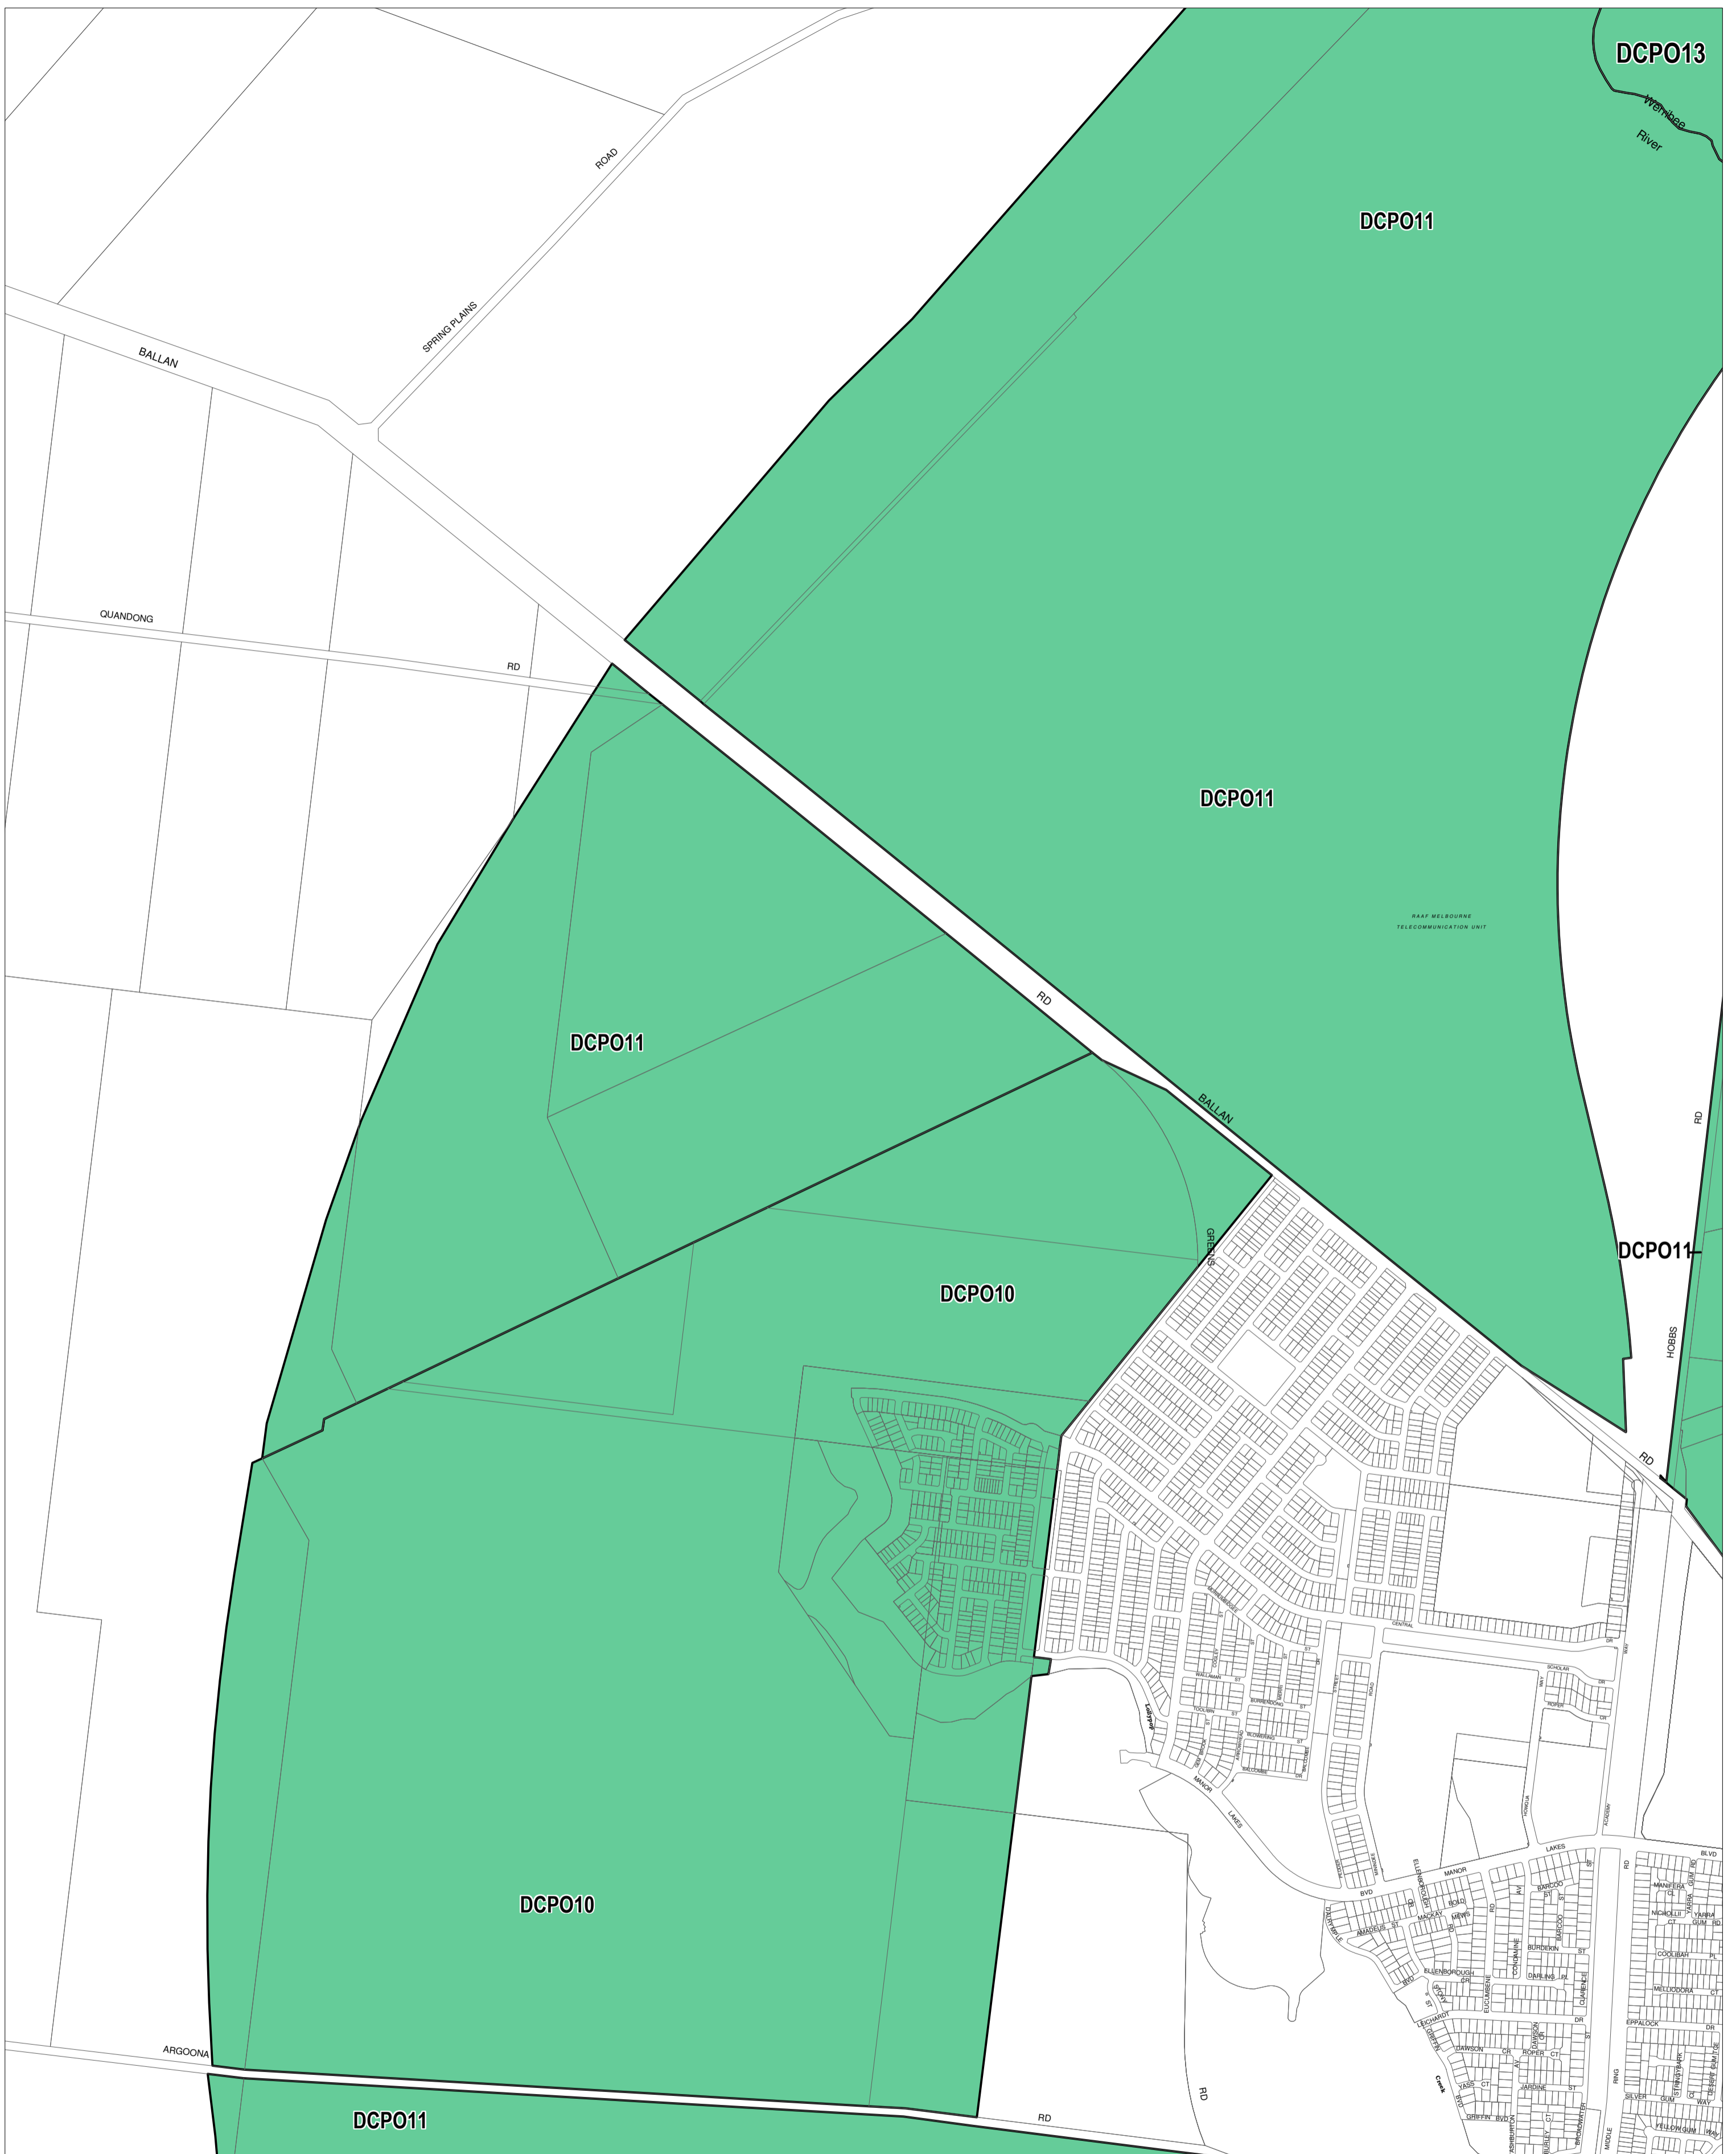

WYNDHAM PLANNING SCHEME - LOCAL PROVISION

Overlays

AUSTRALIAN MAP GRID ZONE 55

INDEX TO ADJOINING METRIC SERIES MAP

Printed: 7/11/2014

AMENDMENT C177