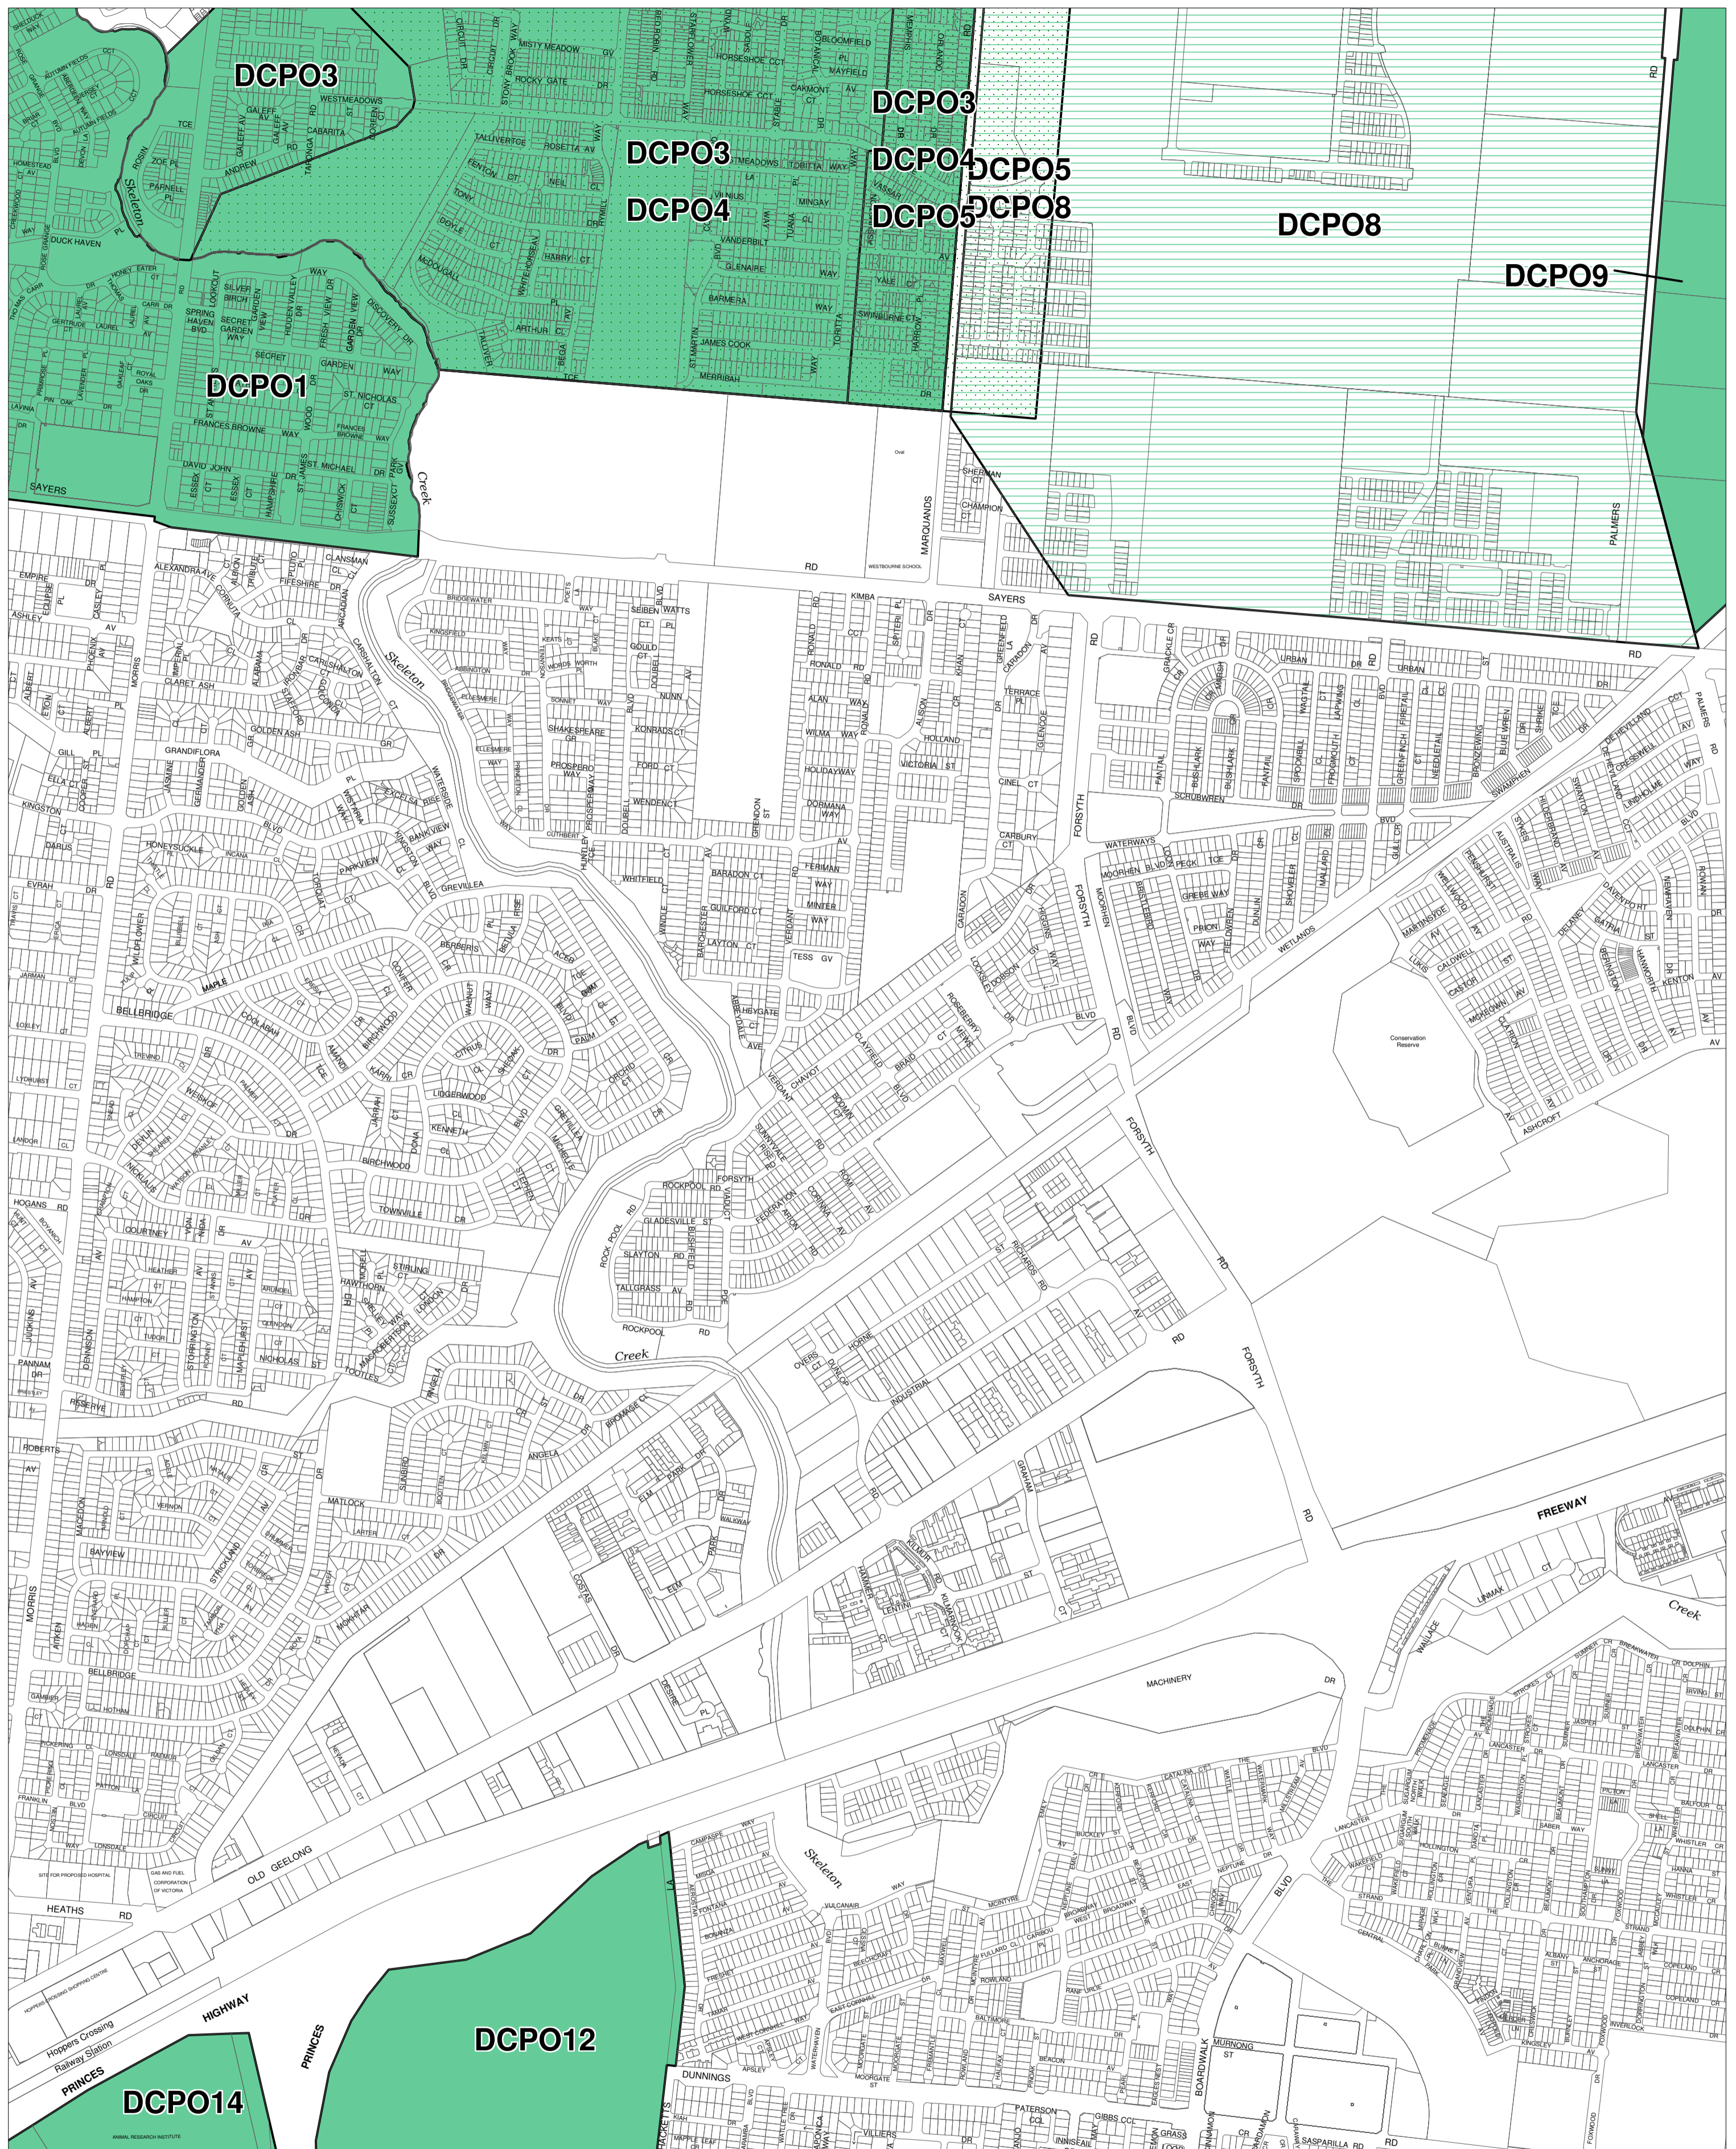

WYNDHAM PLANNING SCHEME - LOCAL PROVISION

1. **Overlays**
2. DCPO1 Development Contributions Plan Overlay - Schedule 1
   - DCPO2 Development Contributions Plan Overlay - Schedule 12
   - DCPO4 Development Contributions Plan Overlay - Schedule 14
   - DCPO3 Development Contributions Plan Overlay - Schedule 3
   - DCPO4 Development Contributions Plan Overlay - Schedule 4
   - DCPO5 Development Contributions Plan Overlay - Schedule 5
   - DCPO8 Development Contributions Plan Overlay - Schedule 8
   - DCPO9 Development Contributions Plan Overlay - Schedule 9

Printed: 14/10/2013

AMENDMENT C179