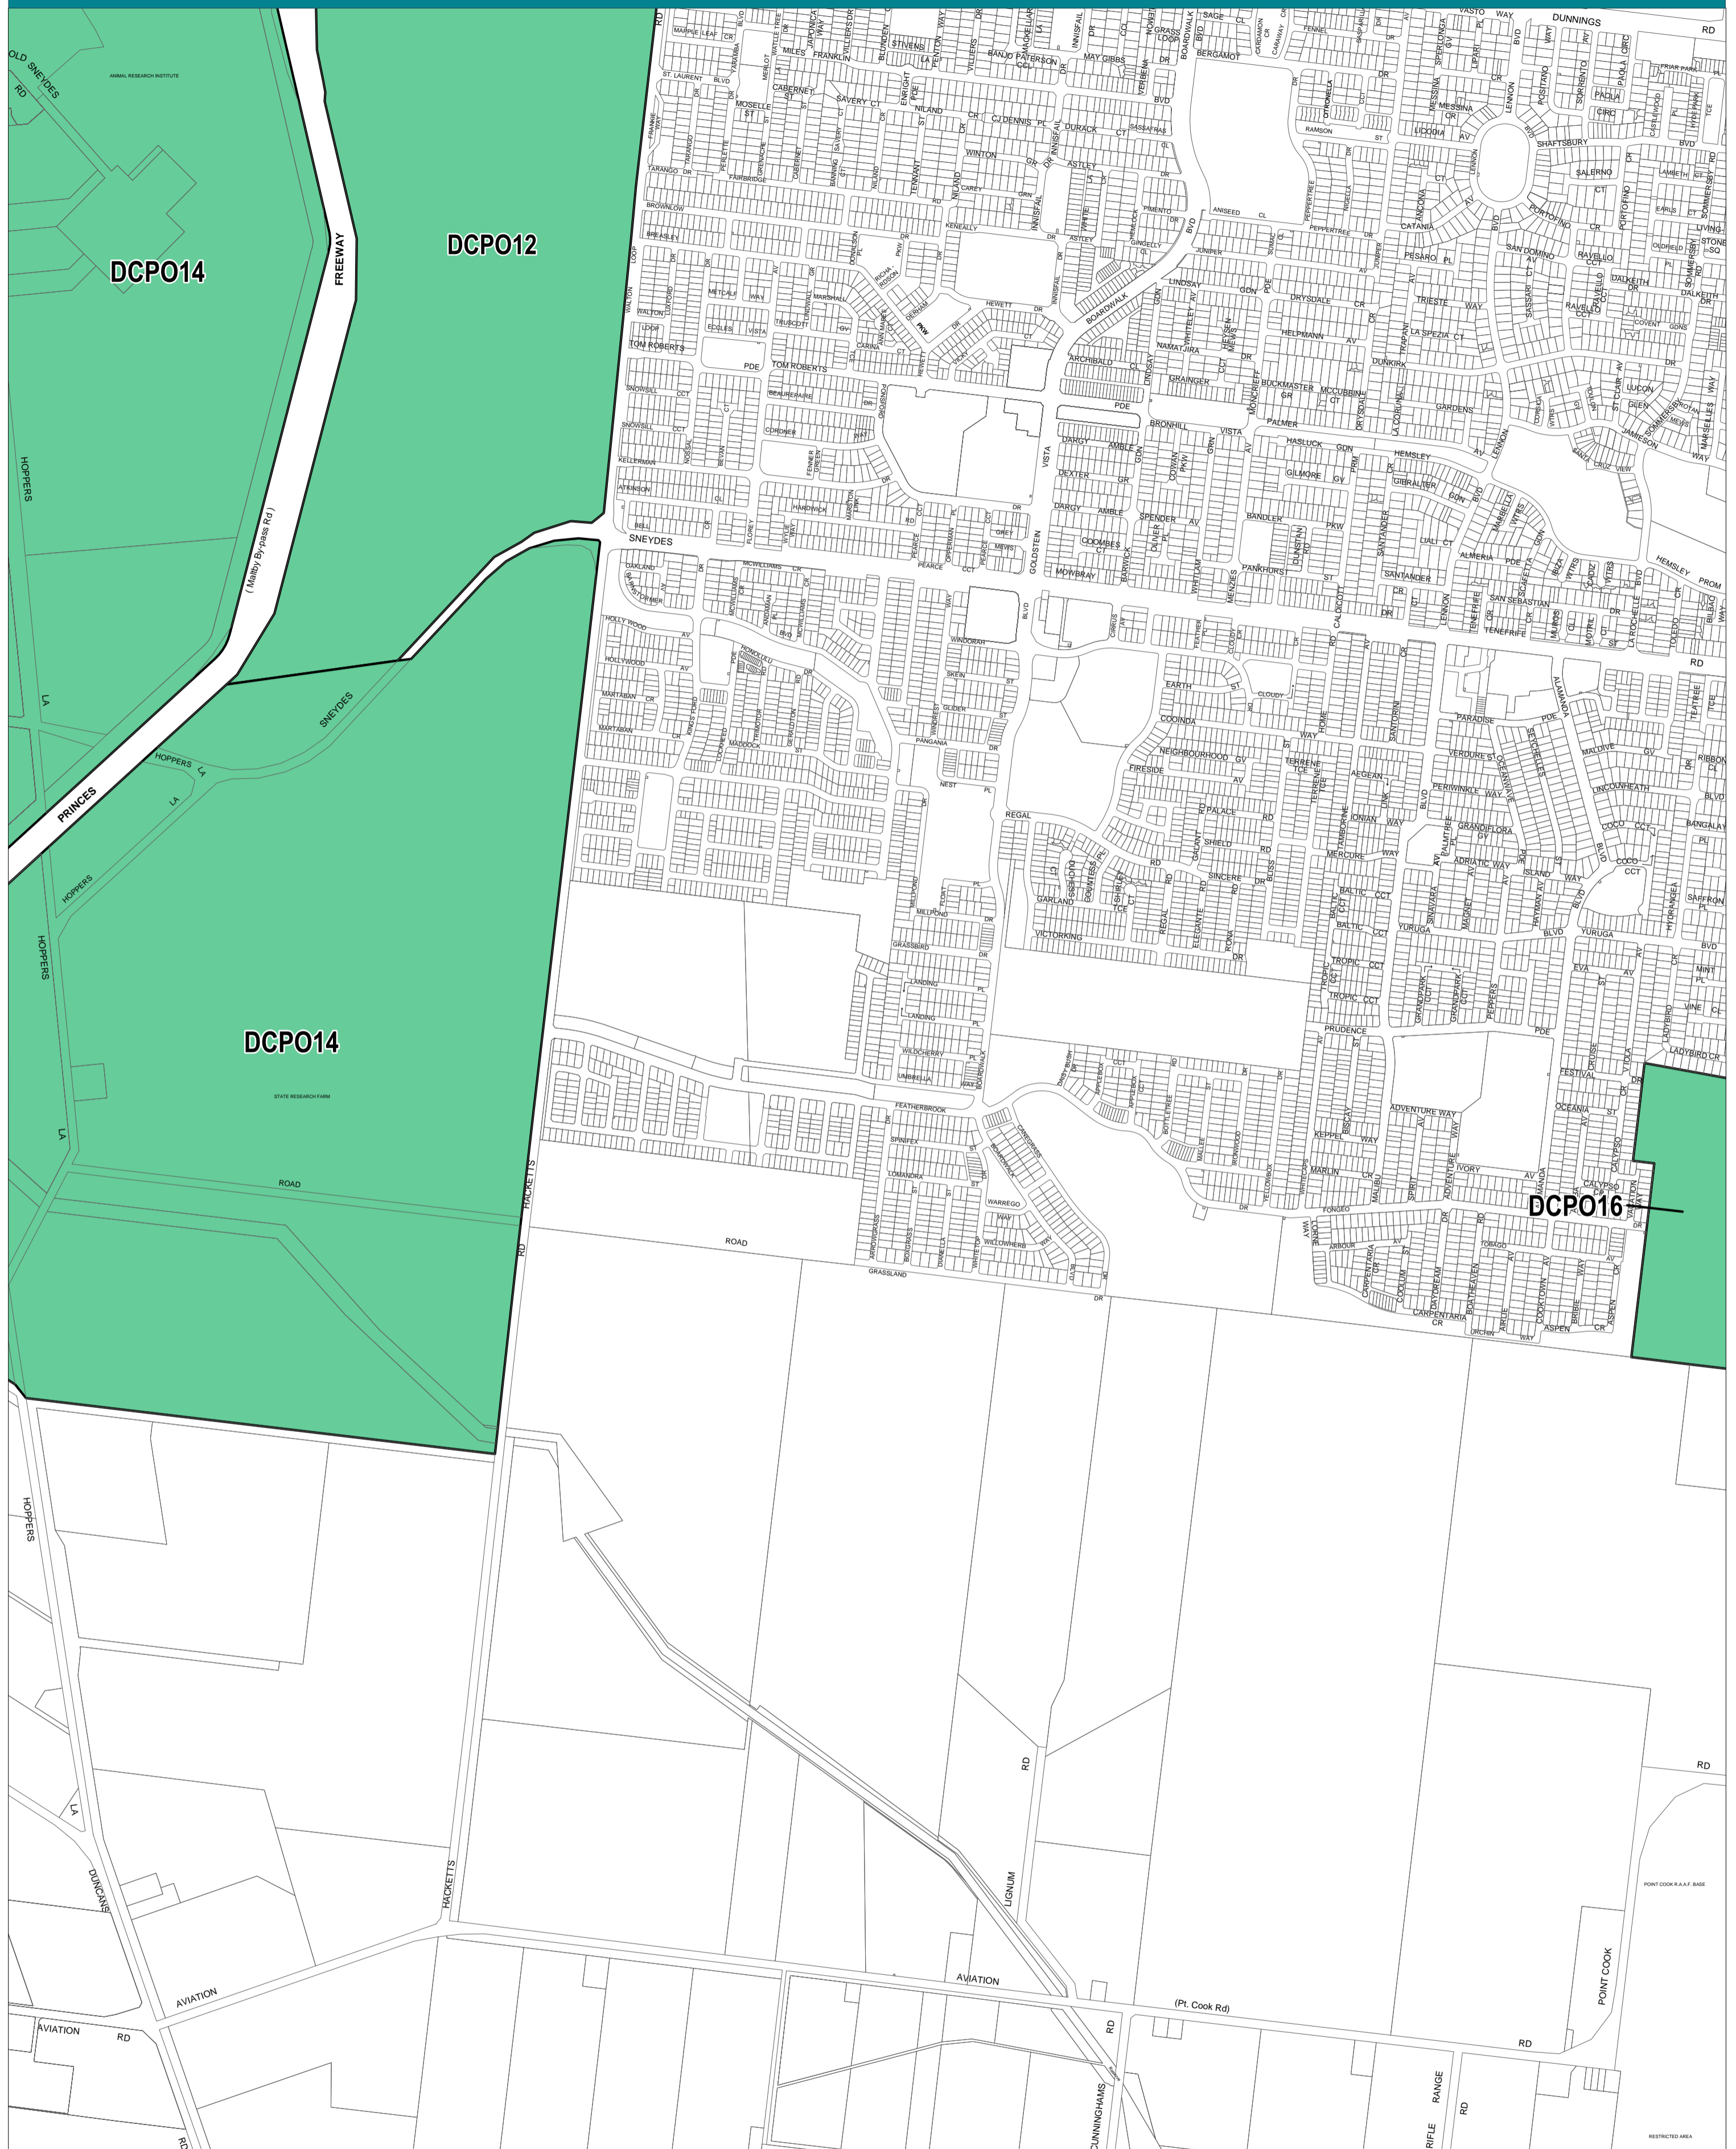

WYNDHAM PLANNING SCHEME - LOCAL PROVISION

1. **Overlays**
2. Development Contributions Plan Overlay - Schedule 12
   - Development Contributions Plan Overlay - Schedule 14
   - Development Contributions Plan Overlay - Schedule 16

AUSTRALIAN MAP GRID ZONE 55

PREPARED BY: Planning Mapping Services

Environment, Land, Water and Planning

Printed: 14/12/2015

AMENDMENT C194