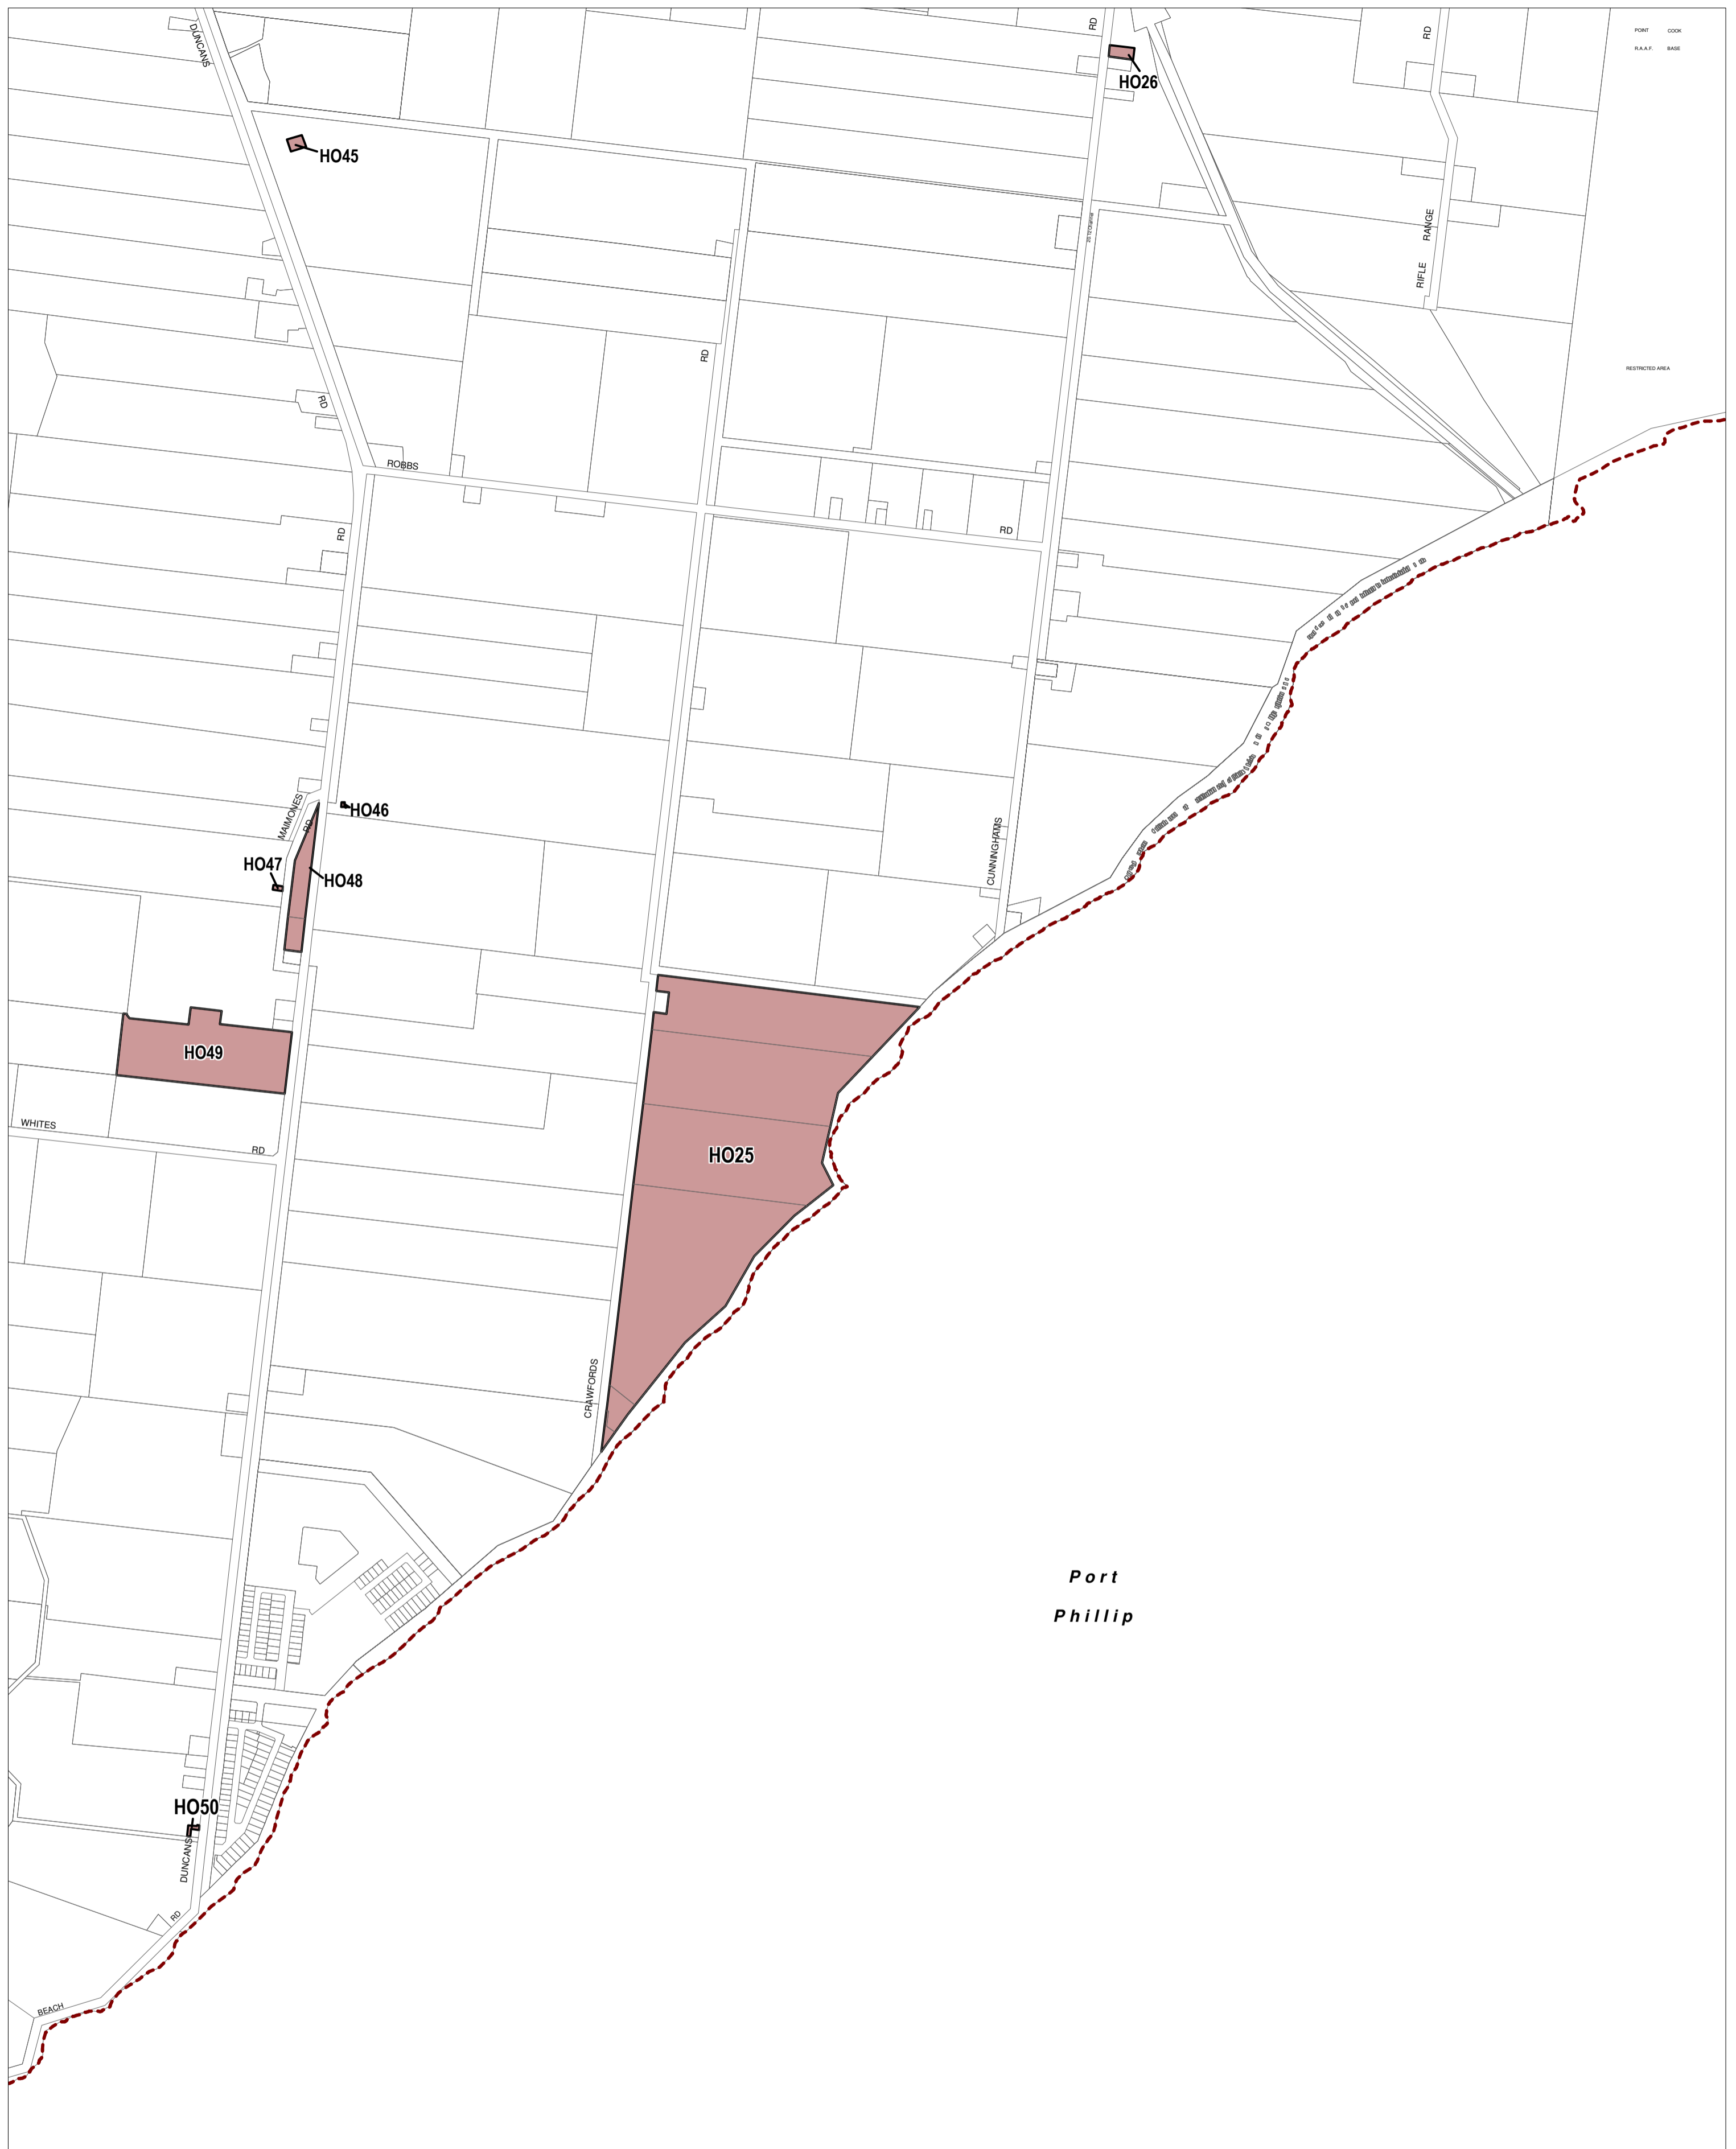

WYNDHAM PLANNING SCHEME - LOCAL PROVISION

POINT CODE
R.A.A.F. BASE
RESTRICTED AREA

Overlays

HO Heritage Overlay

200 0 200 400 600 800 1000 m

AUSTRALIAN MAP GRID ZONE 55

State Government
Victoria

INDEX TO ADJOINING METRIC SERIES MAP

			3	4	5	6
7	8	9	10	11	12	13
		14	15	16	17	18
				22	23	24
				21	20	19
					25	

Printed: 1/10/2013

AMENDMENT C86