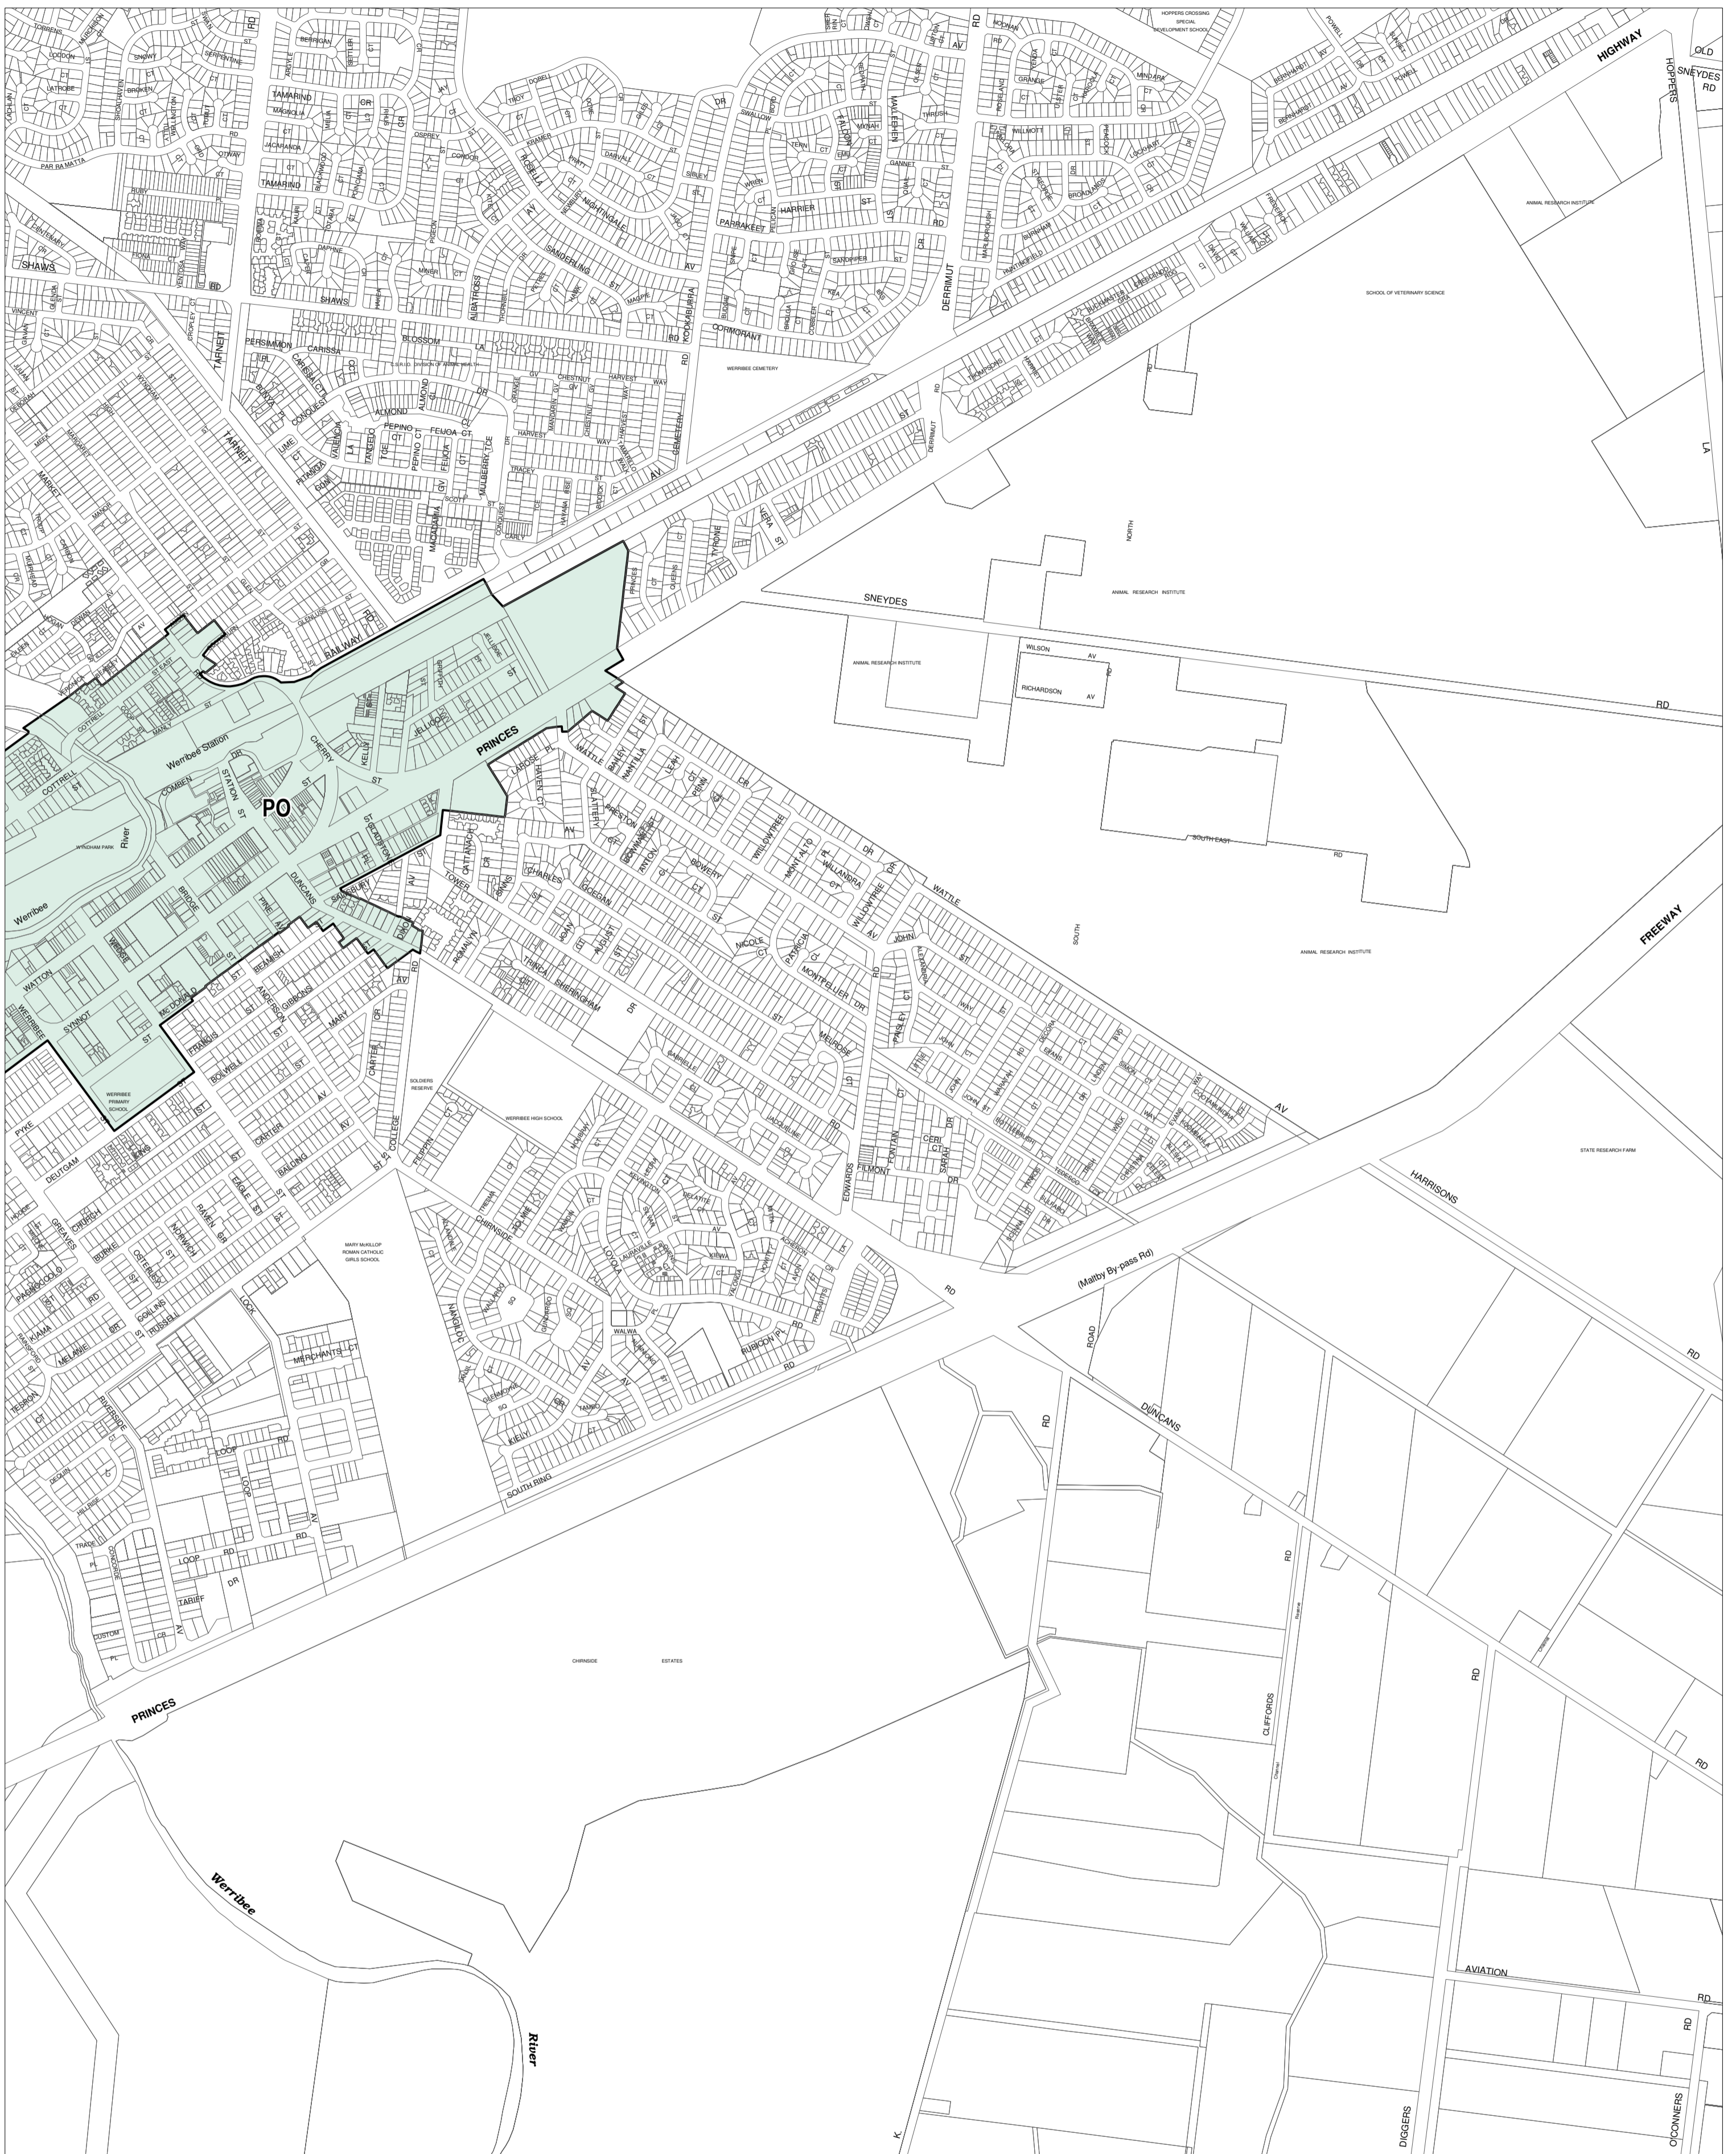

WYNDHAM PLANNING SCHEME - LOCAL PROVISION

Overlays

PO Parking Overlay

AUSTRALIAN MAP GRID ZONE 55

INDEX TO ADJOINING METRIC SERIES MAP

Printed: 21/2/2014