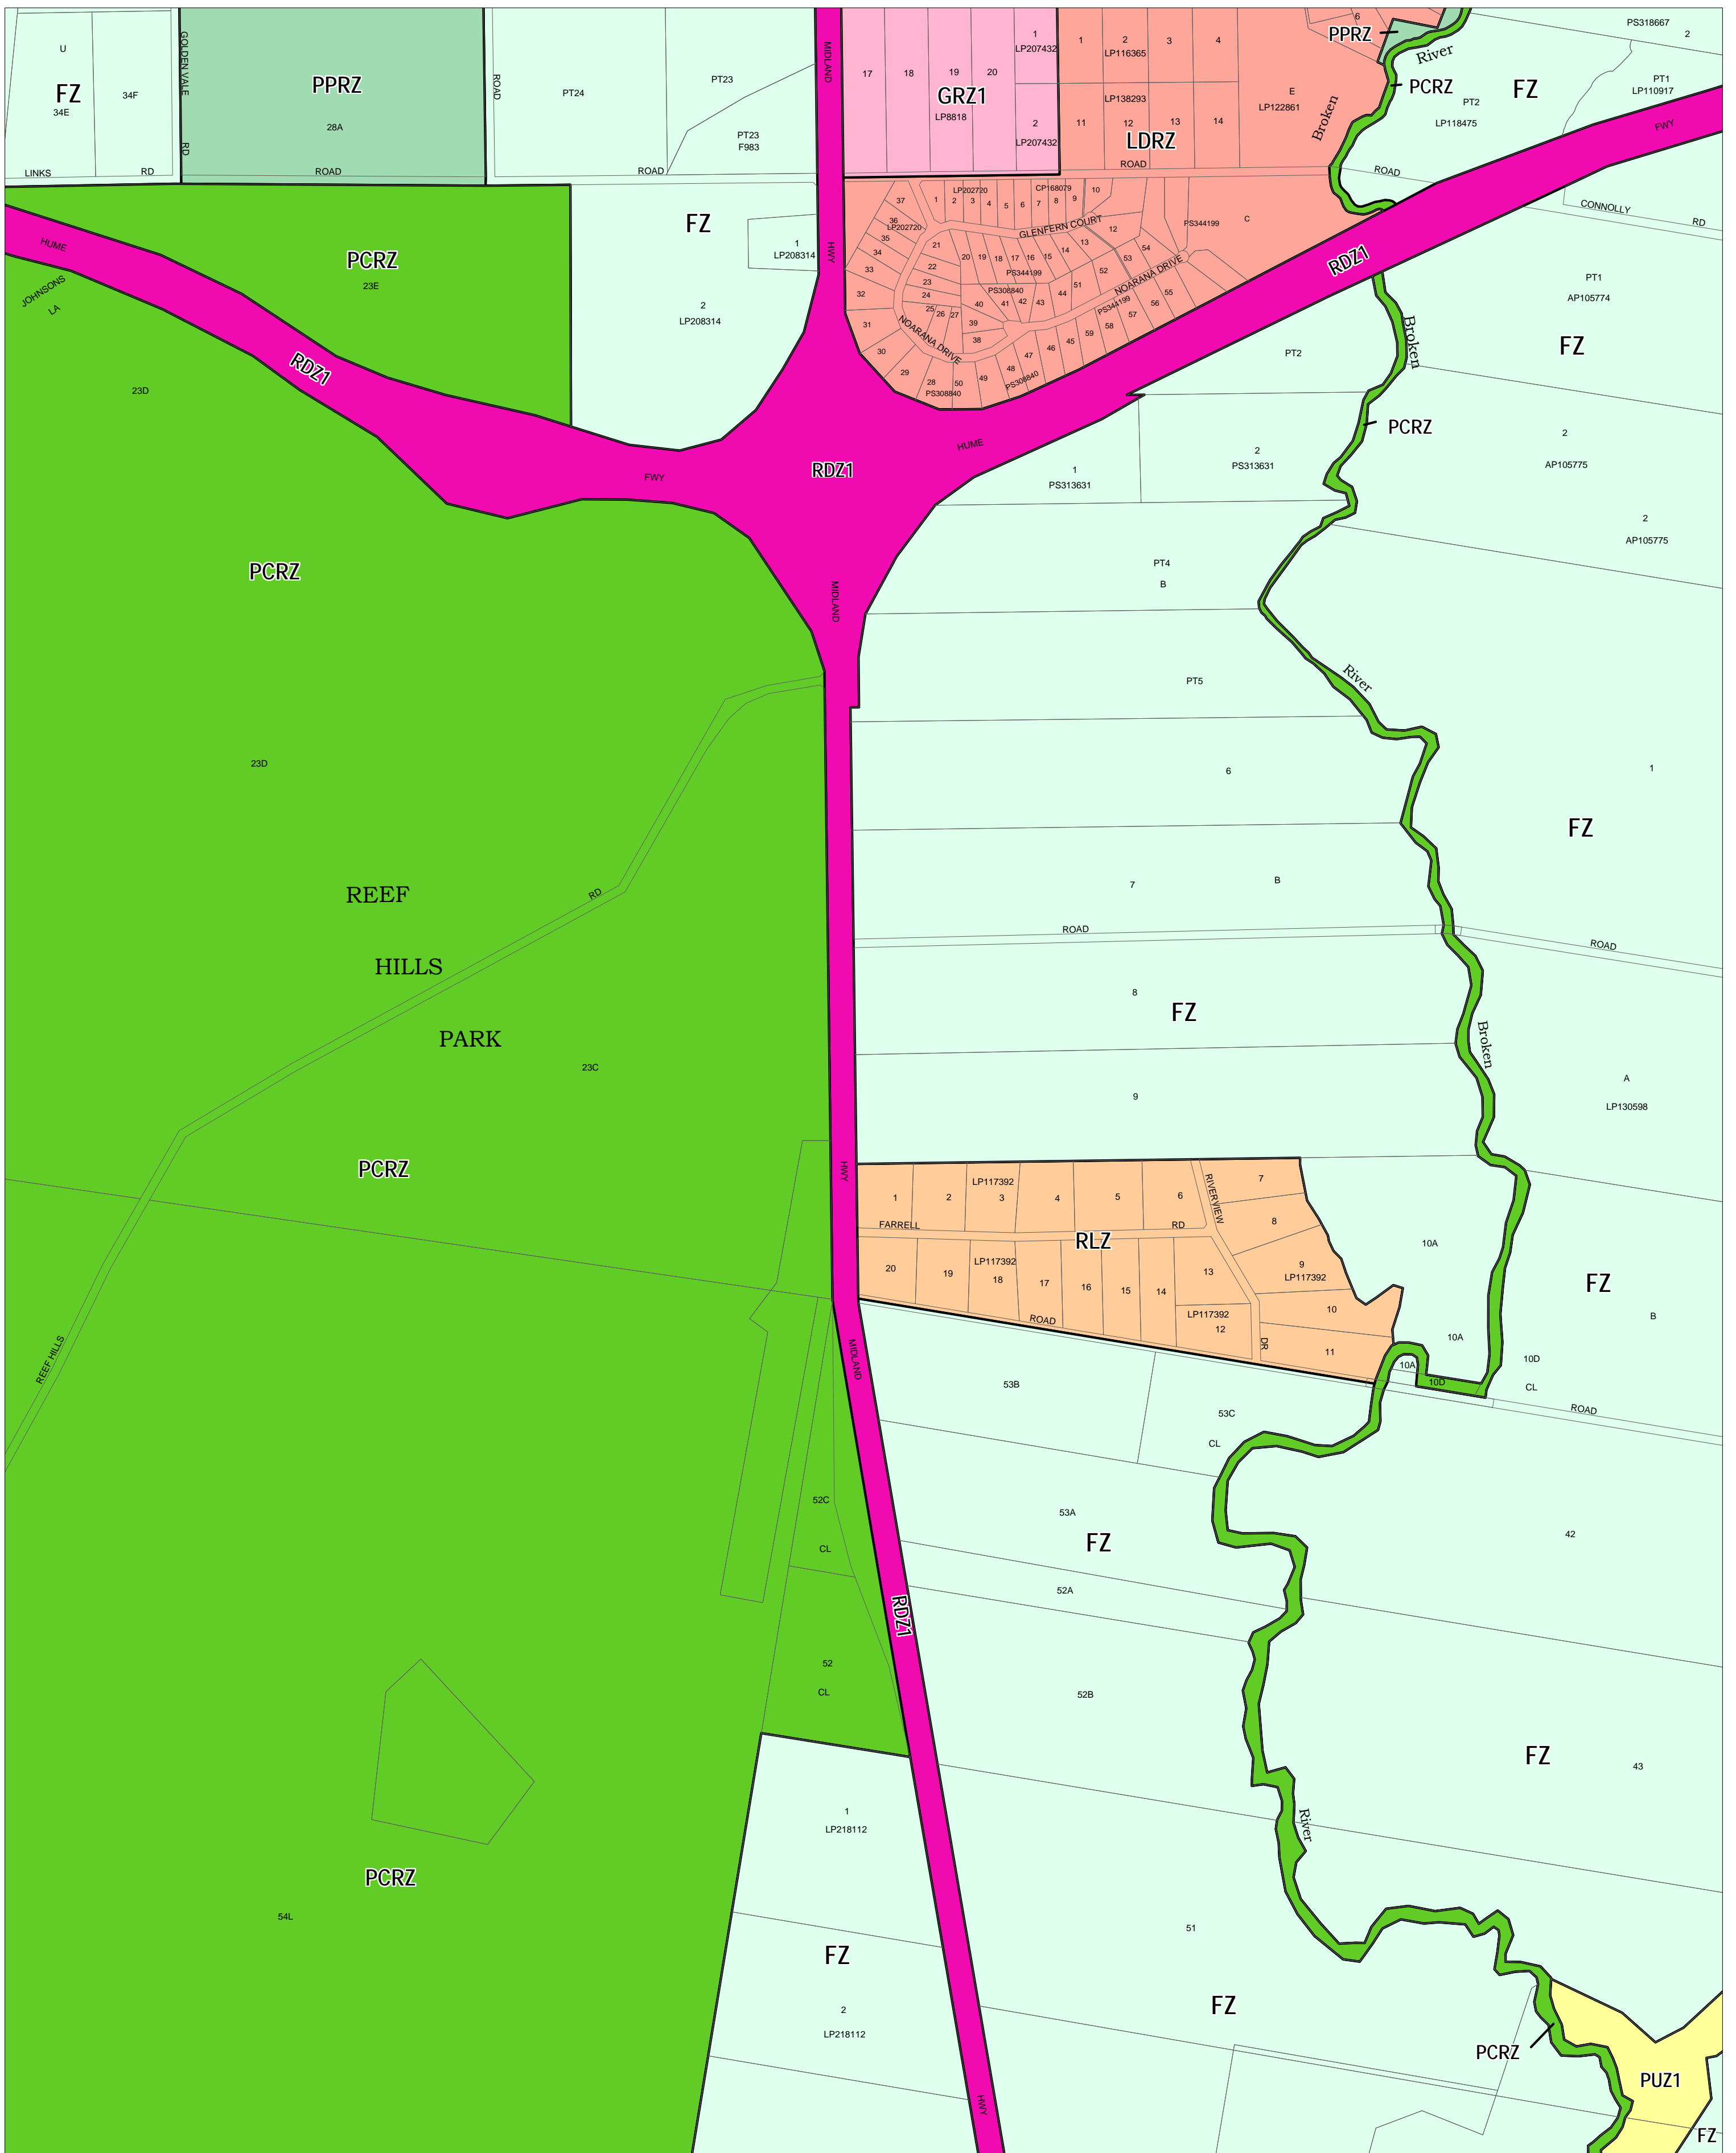

BENALLA PLANNING SCHEME - LOCAL PROVISION

Public Land	Rural Living Zone
PCRZ Public Conservation And Resource Zone	RLZ Rural Living Zone
PPRZ Public Park And Recreation Zone	
PUZ1 Public Use Zone - Service And Utility	
RDZ1 Road Zone - Category 1	
Residential	
GRZ1 General Residential Zone - Schedule 1	
LDRZ Low Density Residential Zone	
Rural	
FZ Farming Zone	

Printed: 30/5/2014

AMENDMENT GC12