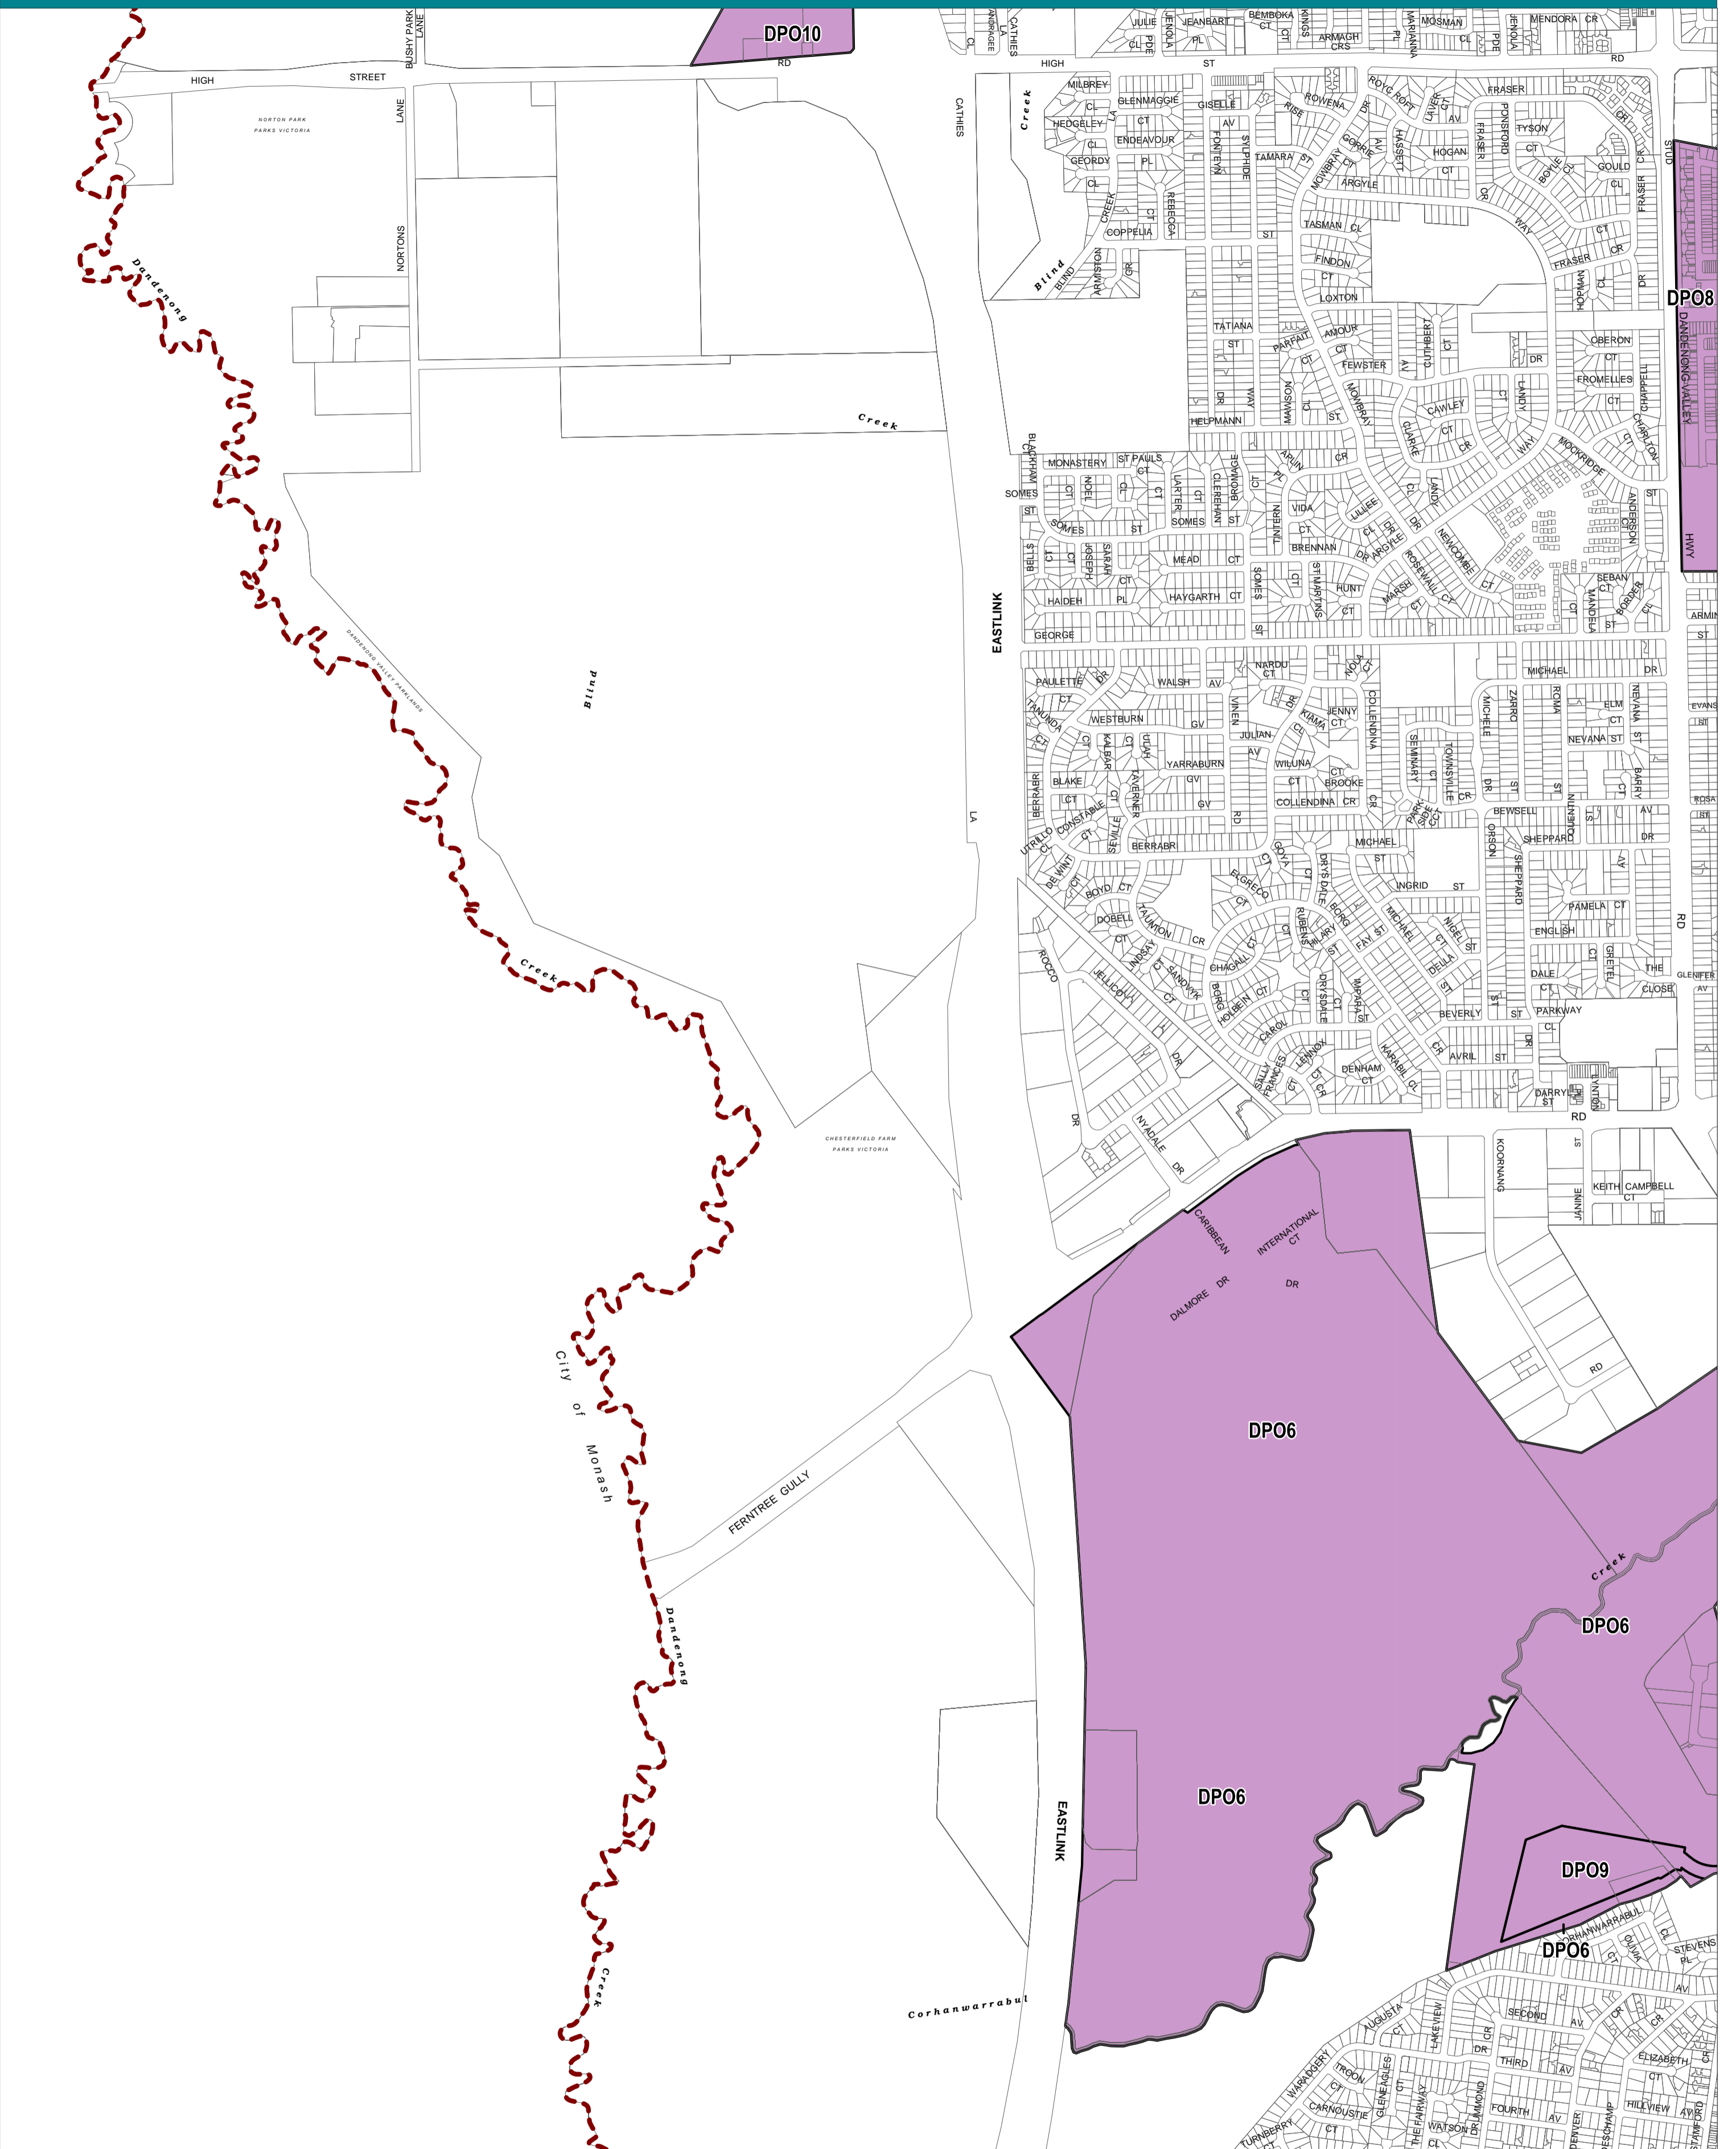

KNOX PLANNING SCHEME - LOCAL PROVISION

Overlays	
	Development Plan Overlay - Schedule 10
	Development Plan Overlay - Schedule 6
	Development Plan Overlay - Schedule 8
	Development Plan Overlay - Schedule 9

200 0 200 400 600 800 1000 m

AUSTRALIAN MAP GRID ZONE 55

PREPARED BY: Planning Mapping Services

Environment, Land, Water and Planning

Printed: 14/12/2015

INDEX TO ADJOINING METRIC SERIES MAP

1	2	3	4
5	6	7	8
9	10		

AMENDMENT C74