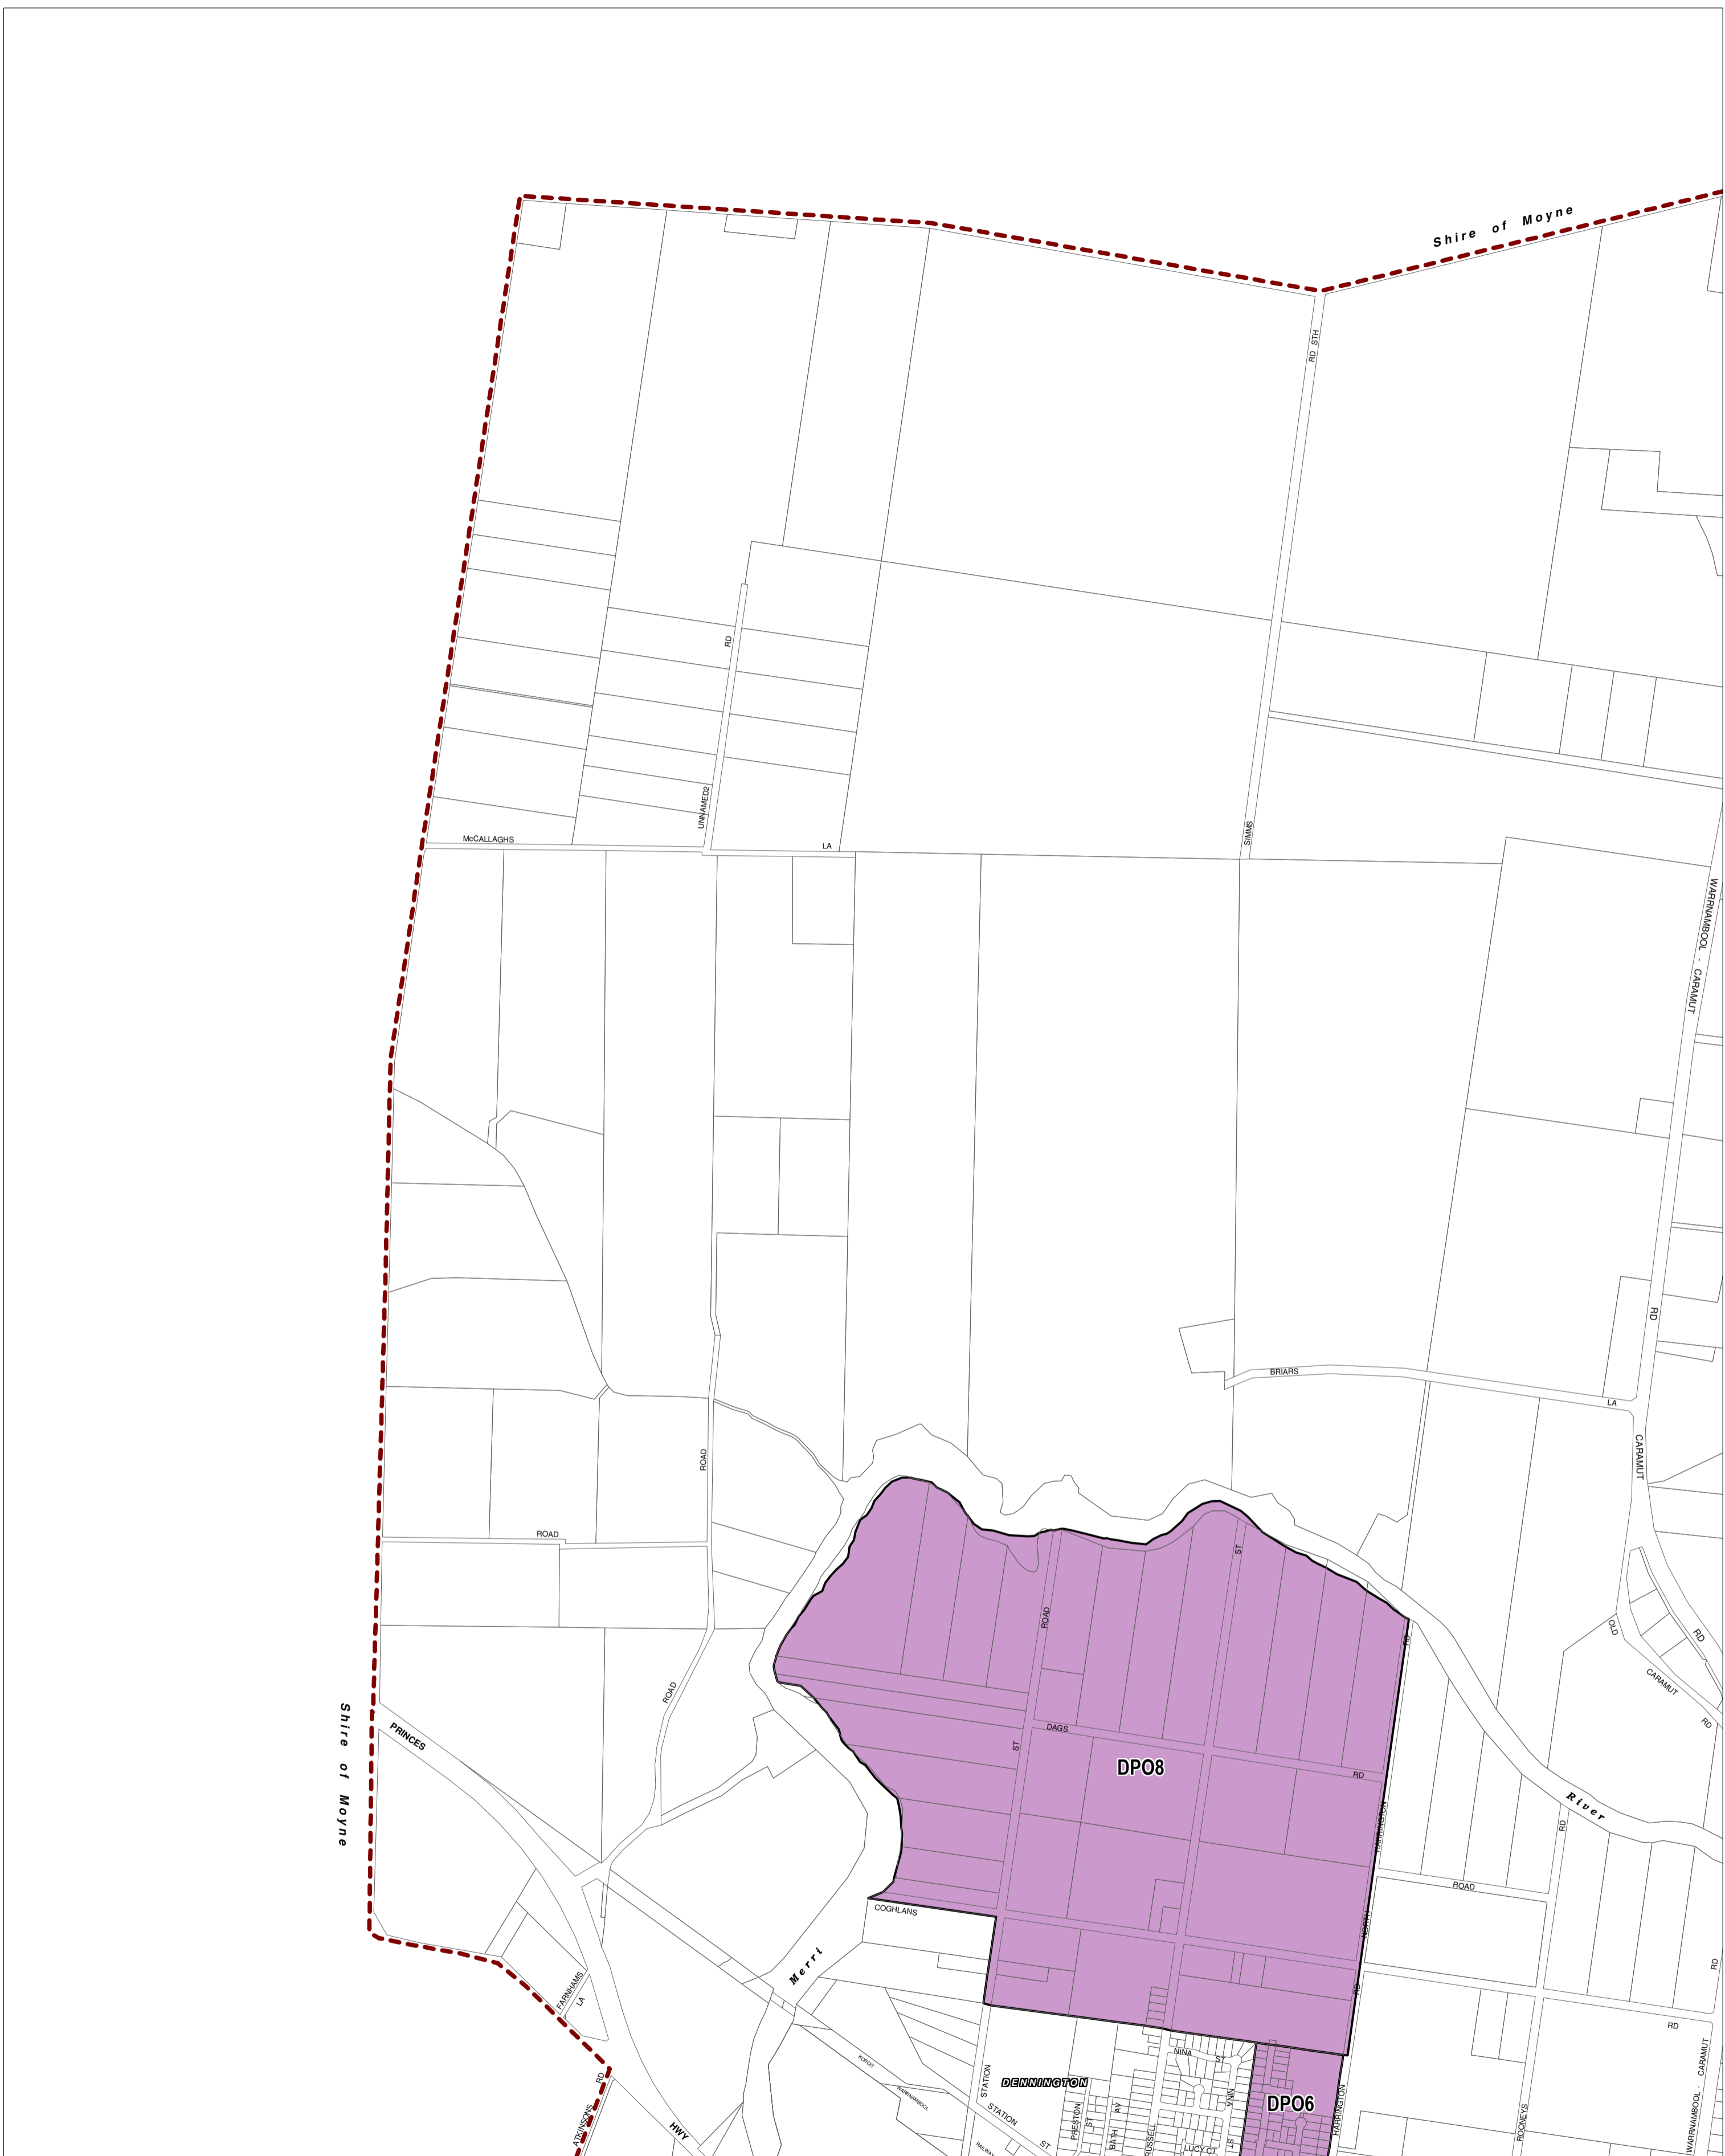

WARRNAMBOOL PLANNING SCHEME - LOCAL PROVISION

Overlays

- Development Plan Overlay - Schedule 6
- Development Plan Overlay - Schedule 8