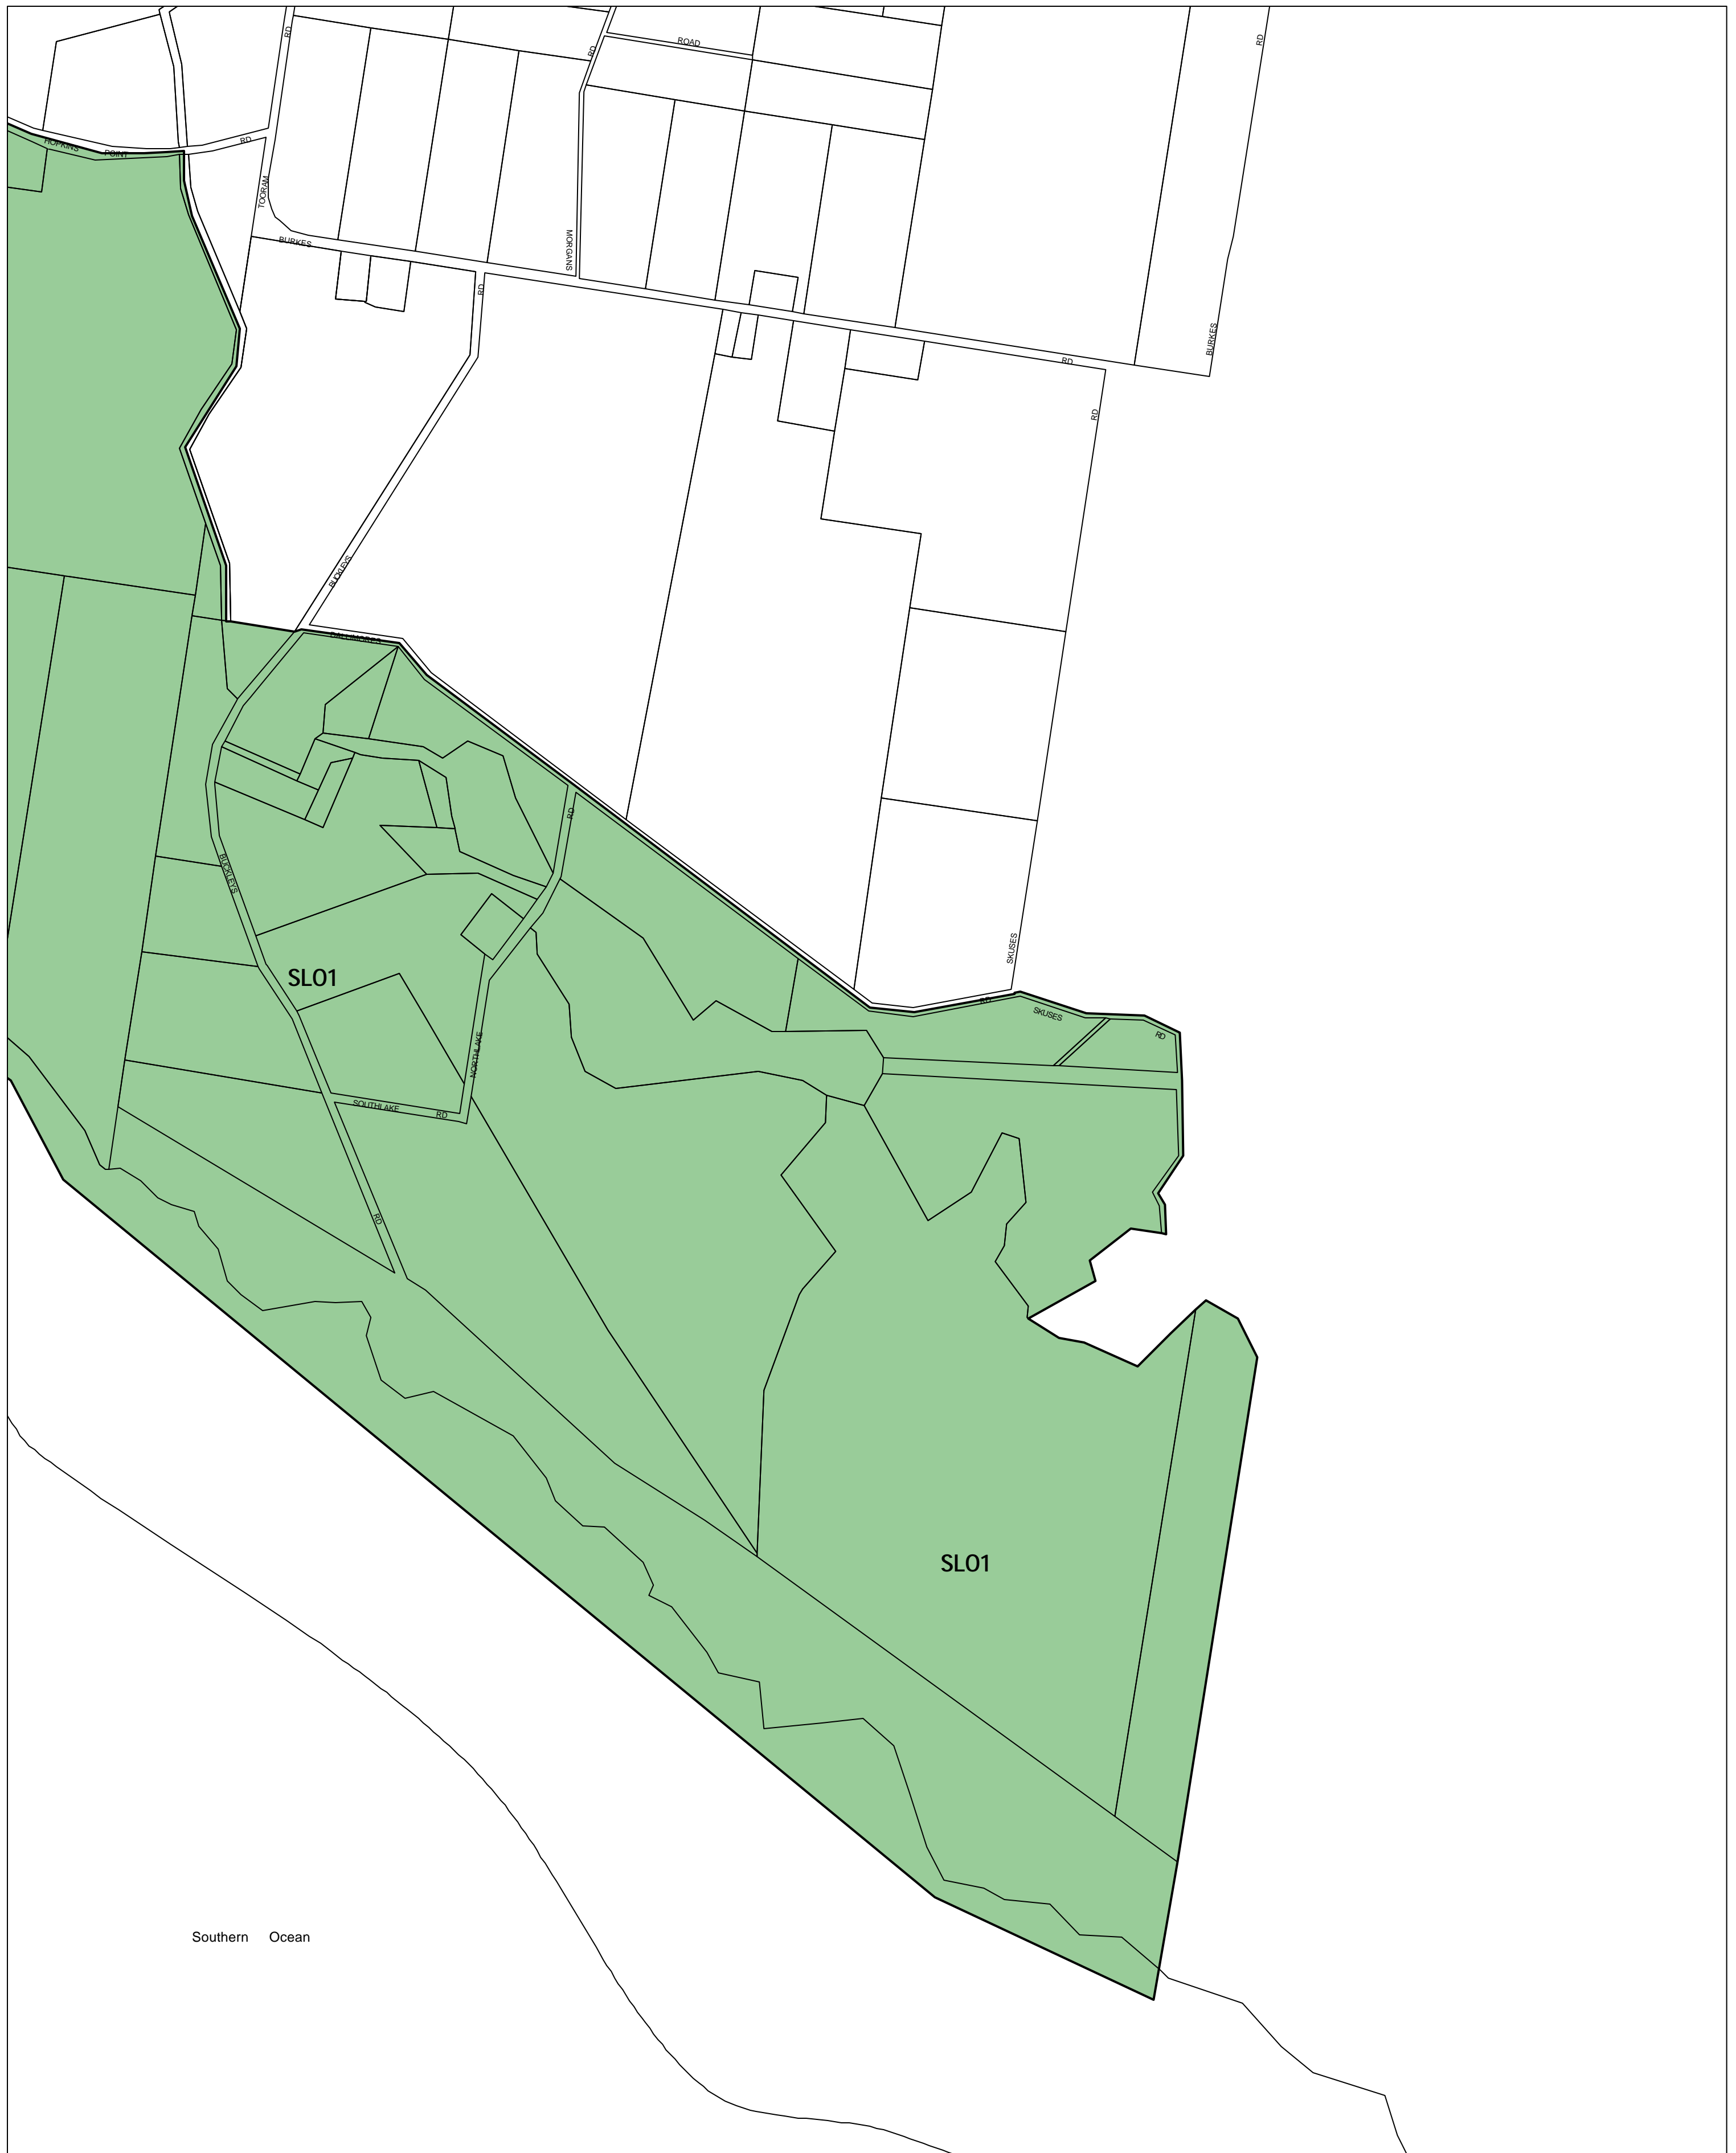

WARRNAMBOOL PLANNING SCHEME - LOCAL PROVISION

Overlays

SLO1 Significant Landscape Overlay - Schedule 1

200 400 600 800 1000 m

AUSTRALIAN MAP GRID ZONE 54

INDEX TO ADJOINING METRIC SERIES MAP

Printed: 31/7/2007