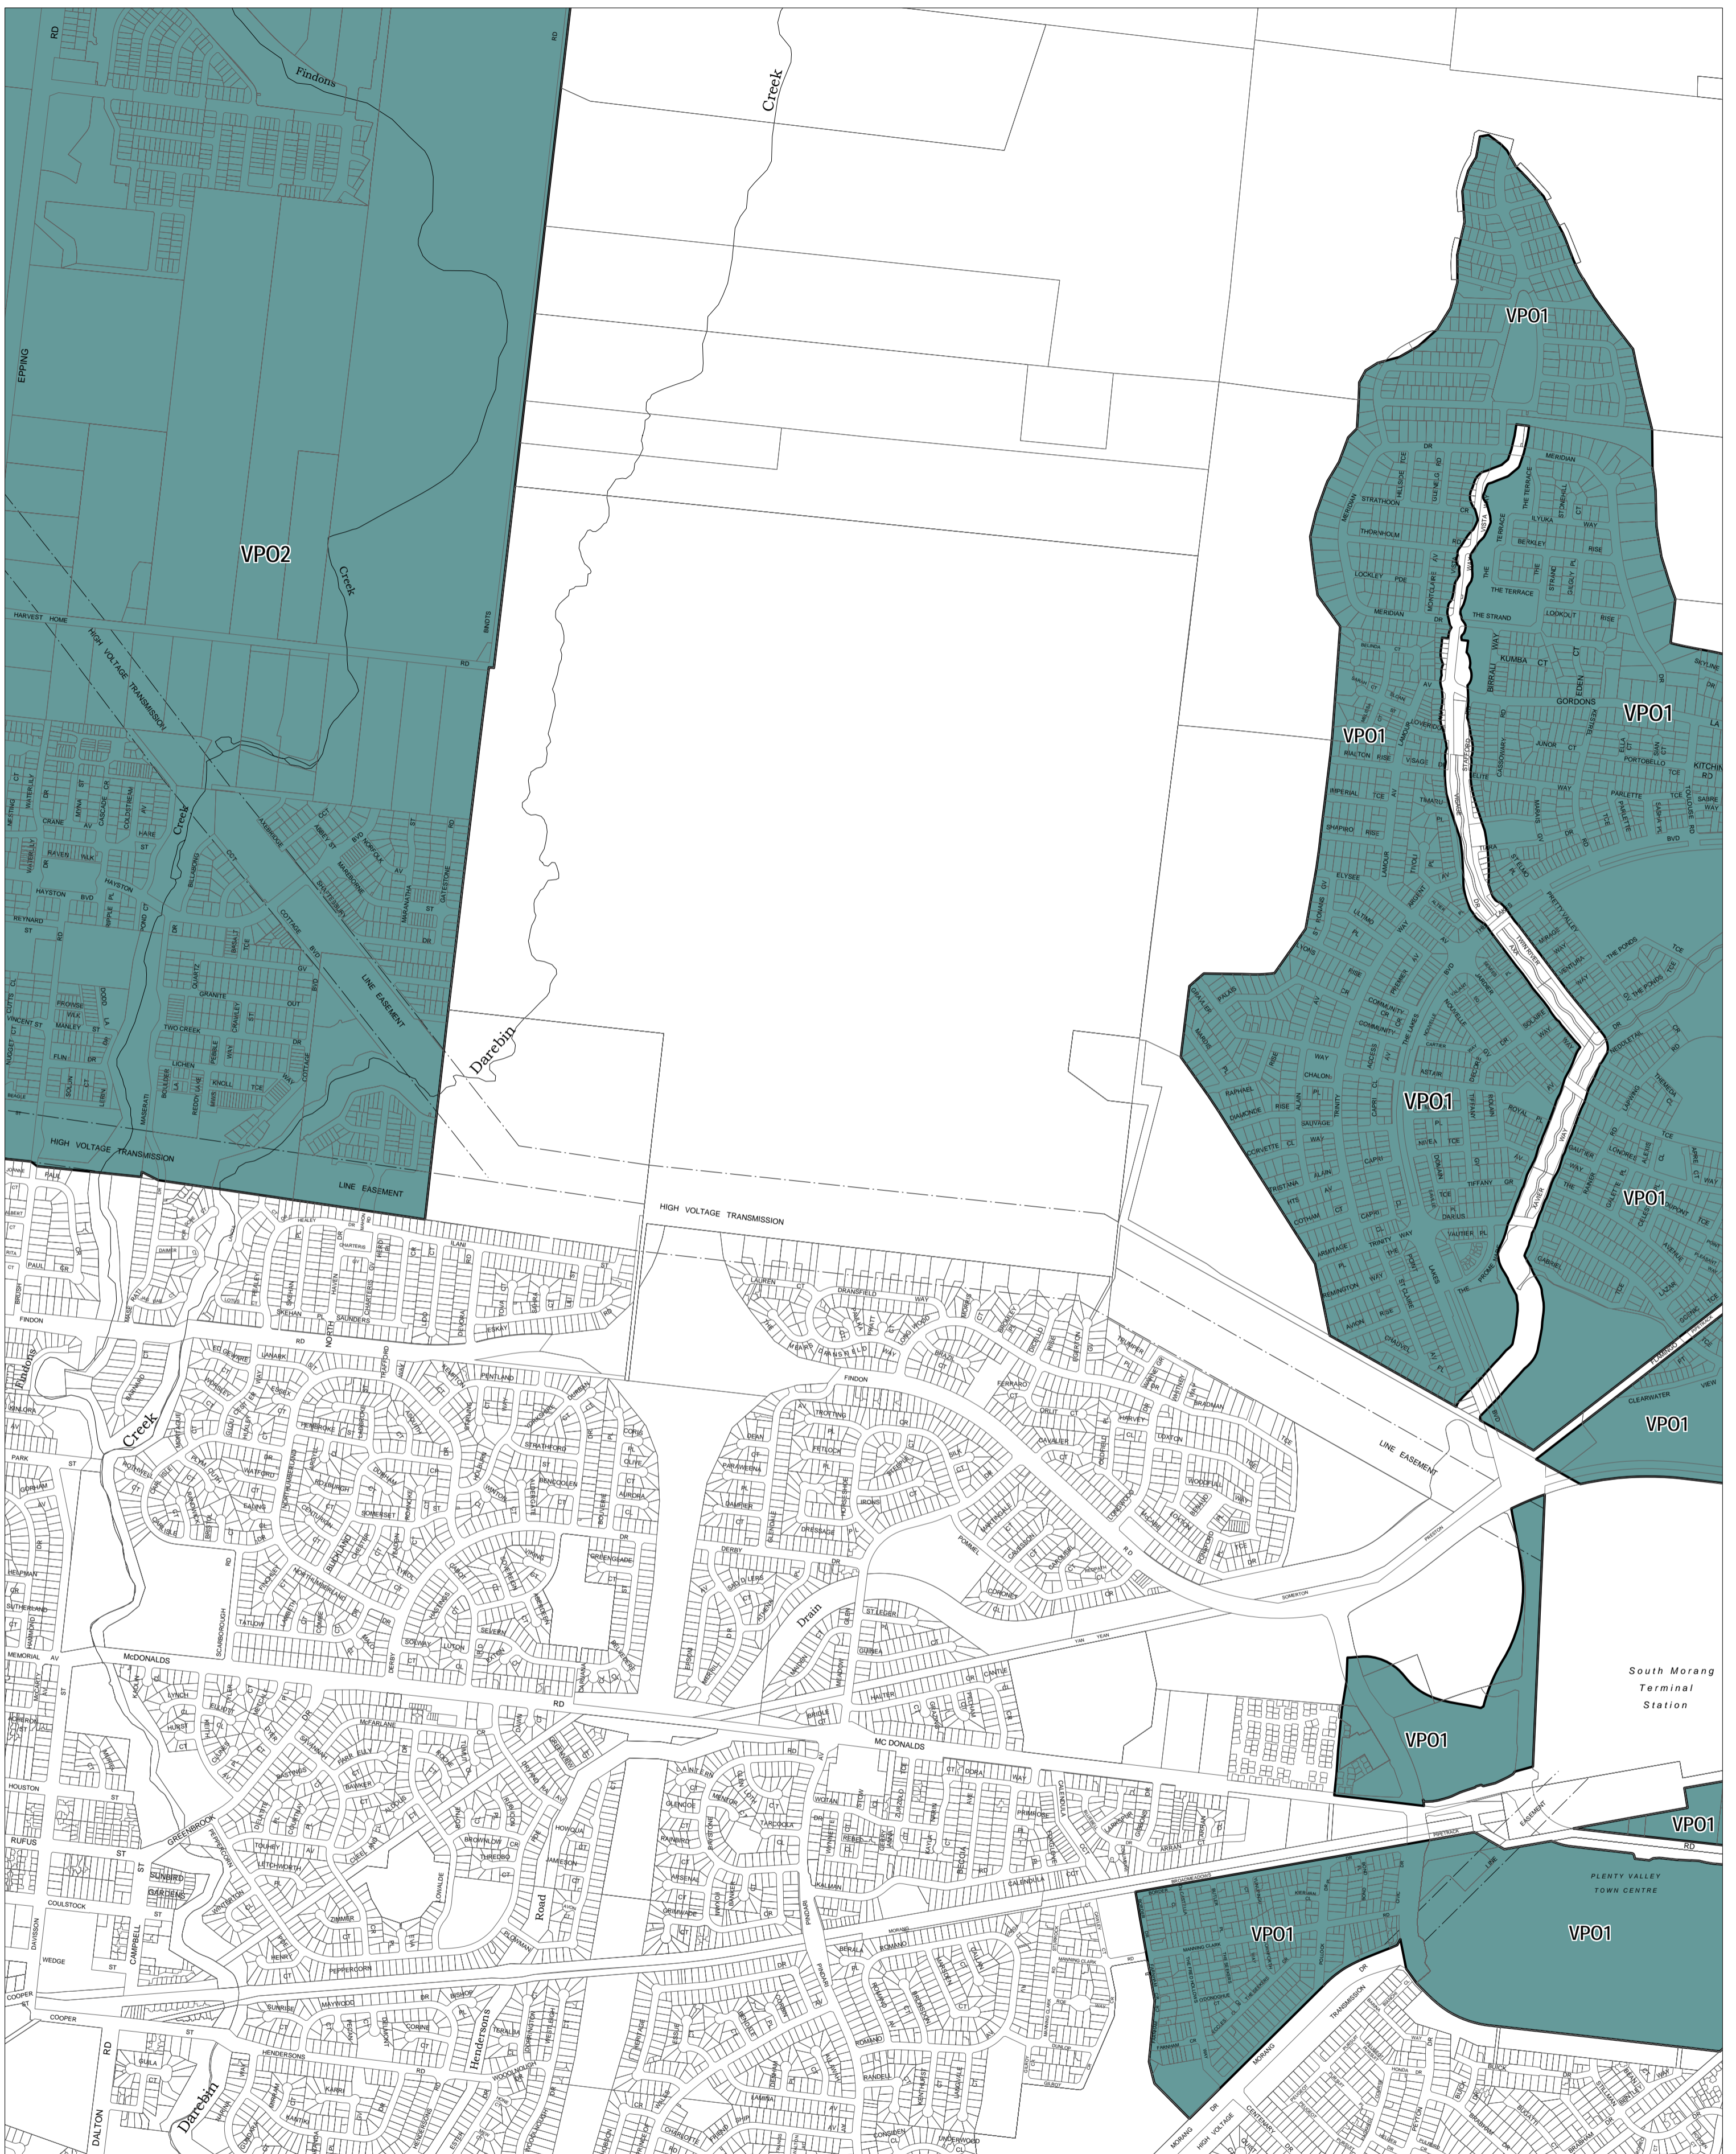

WHITTLESEA PLANNING SCHEME - LOCAL PROVISION

AUSTRALIAN MAP GRID ZONE 55

Printed: 12/7/2011

AMENDMENT C152