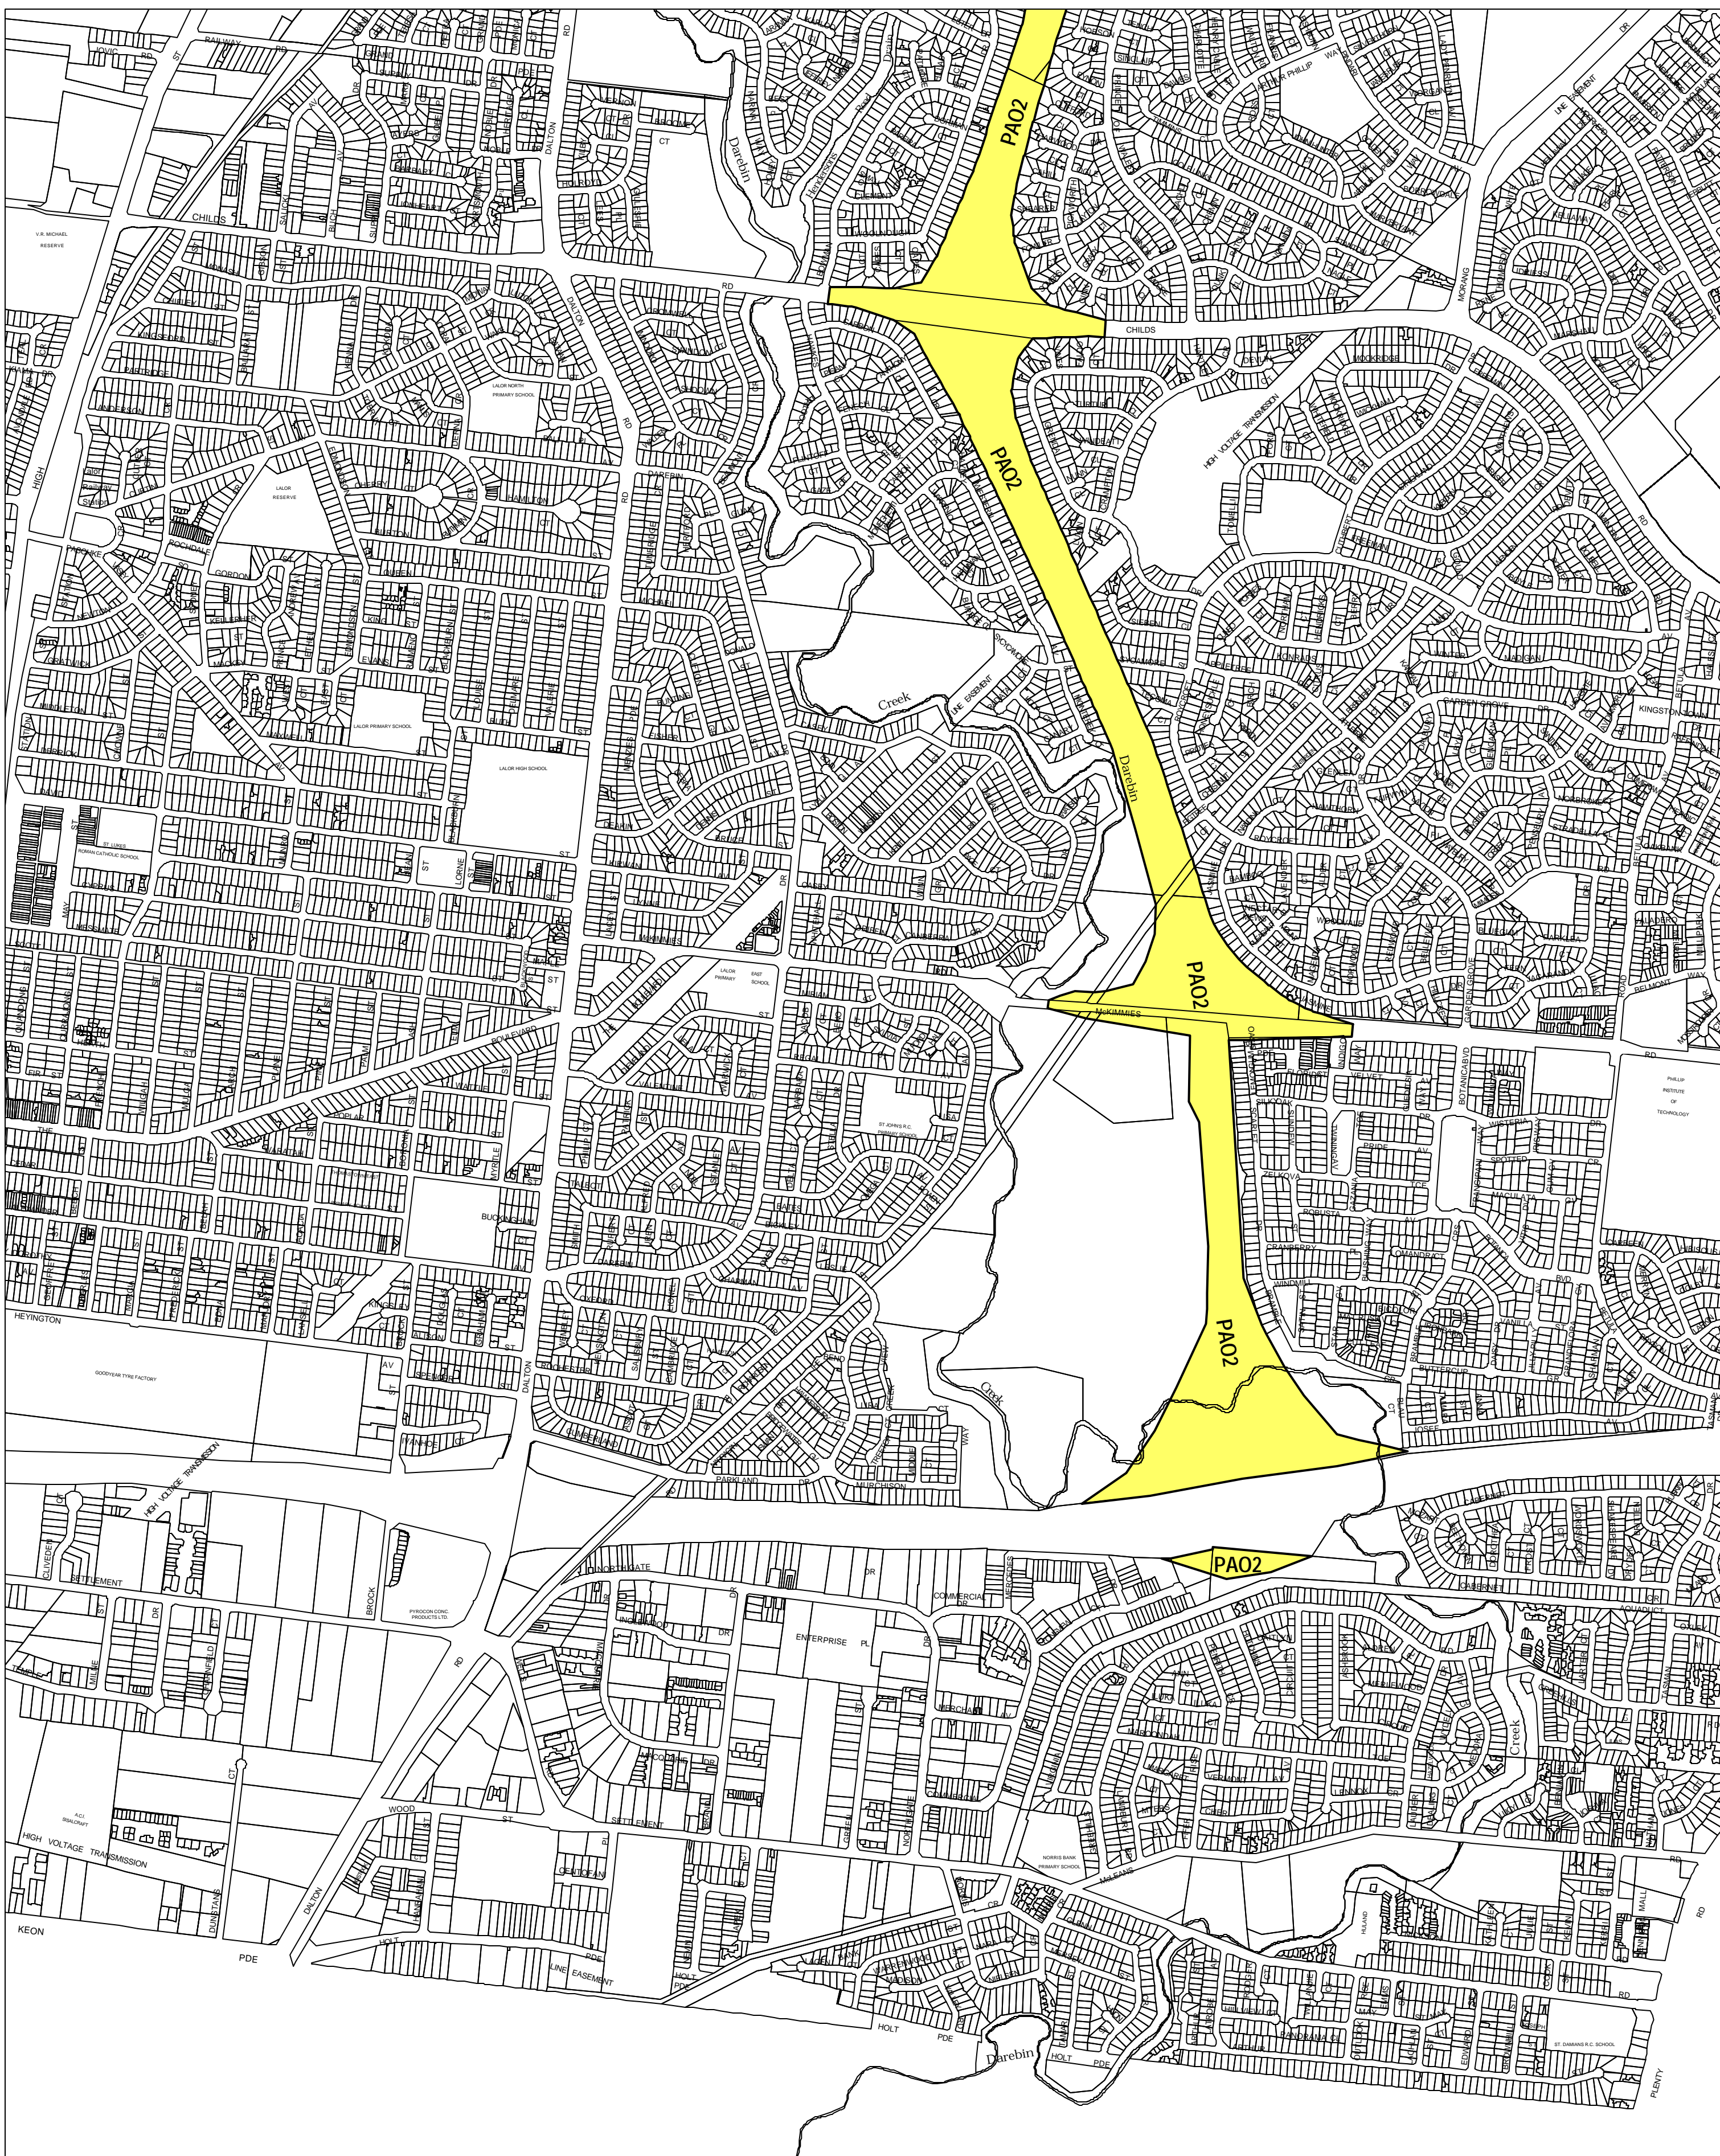

WHITTLESEA PLANNING SCHEME - LOCAL PROVISION

Overlays

PAO2 Public Acquisition Overlay 2

AUSTRALIAN MAP GRID ZONE 55

Printed: 10/7/2007