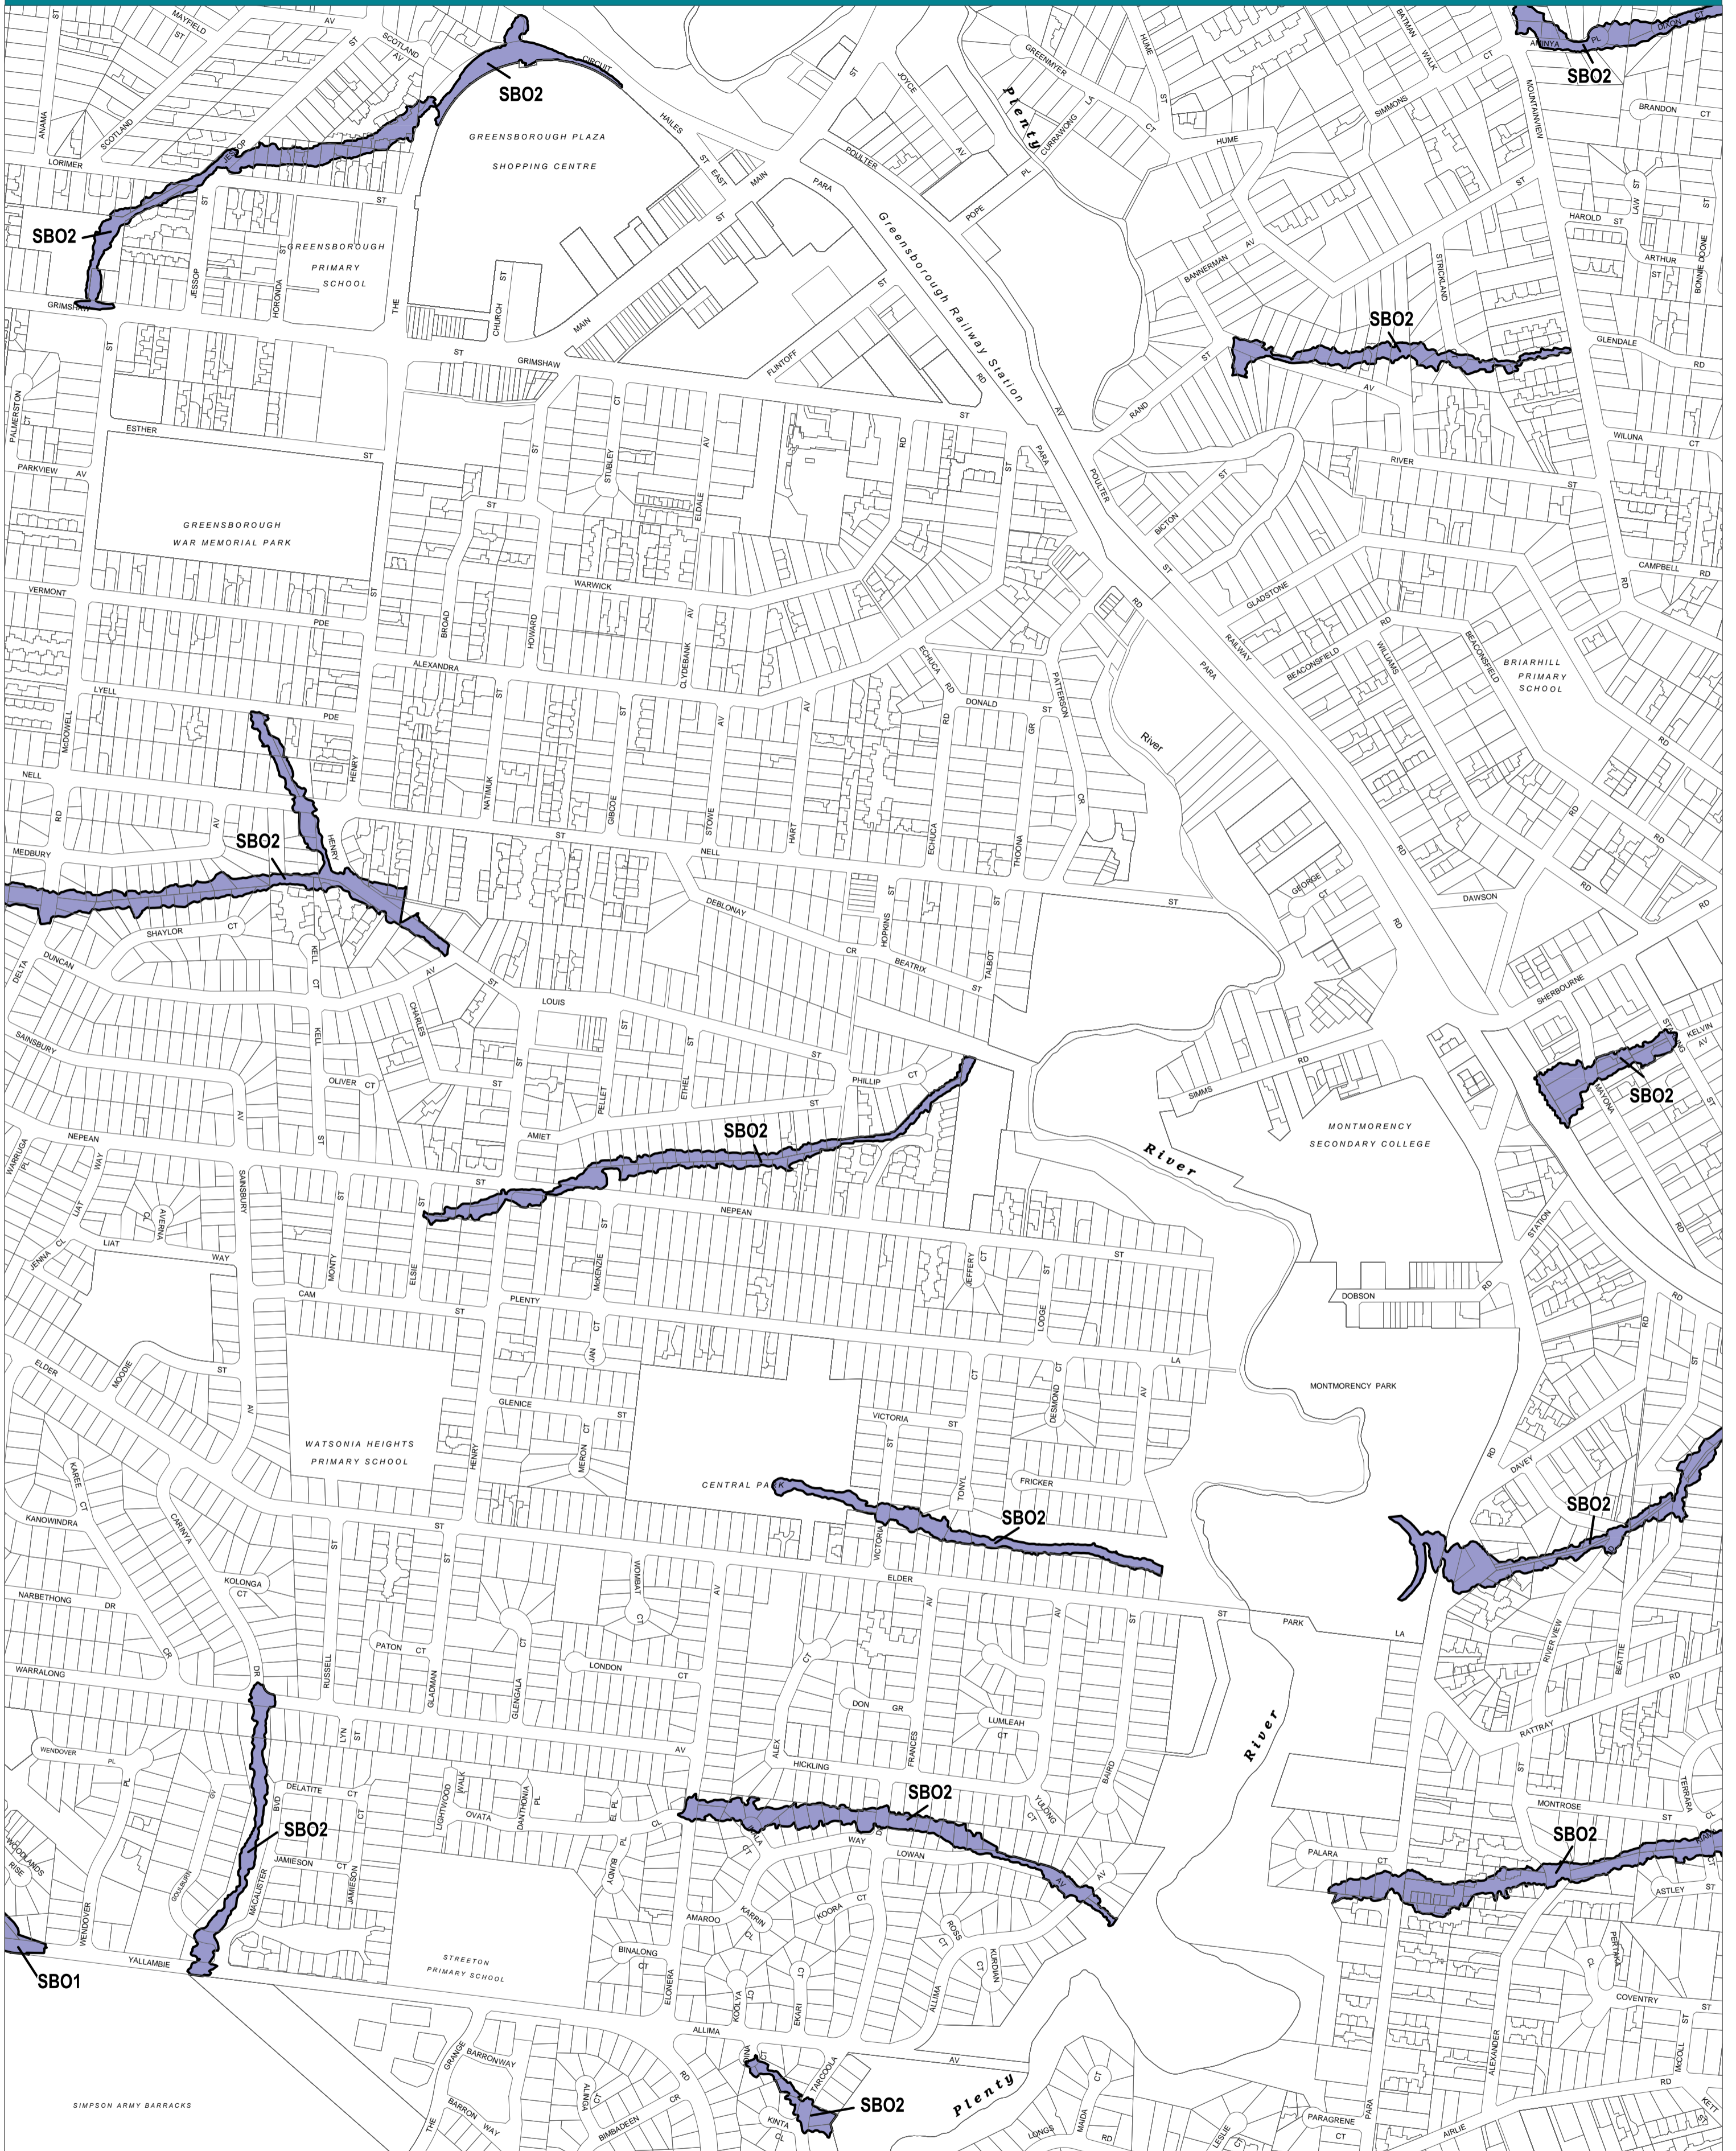

BANYULE PLANNING SCHEME - LOCAL PROVISION

Overlays

- SBO1 Special Building Overlay - Schedule 1
- SBO2 Special Building Overlay - Schedule 2

AUSTRALIAN MAP GRID ZONE 55

PREPARED BY: Planning Mapping Services

Environment, Land, Water and Planning

Printed: 26/2/2016

AMENDMENT C101