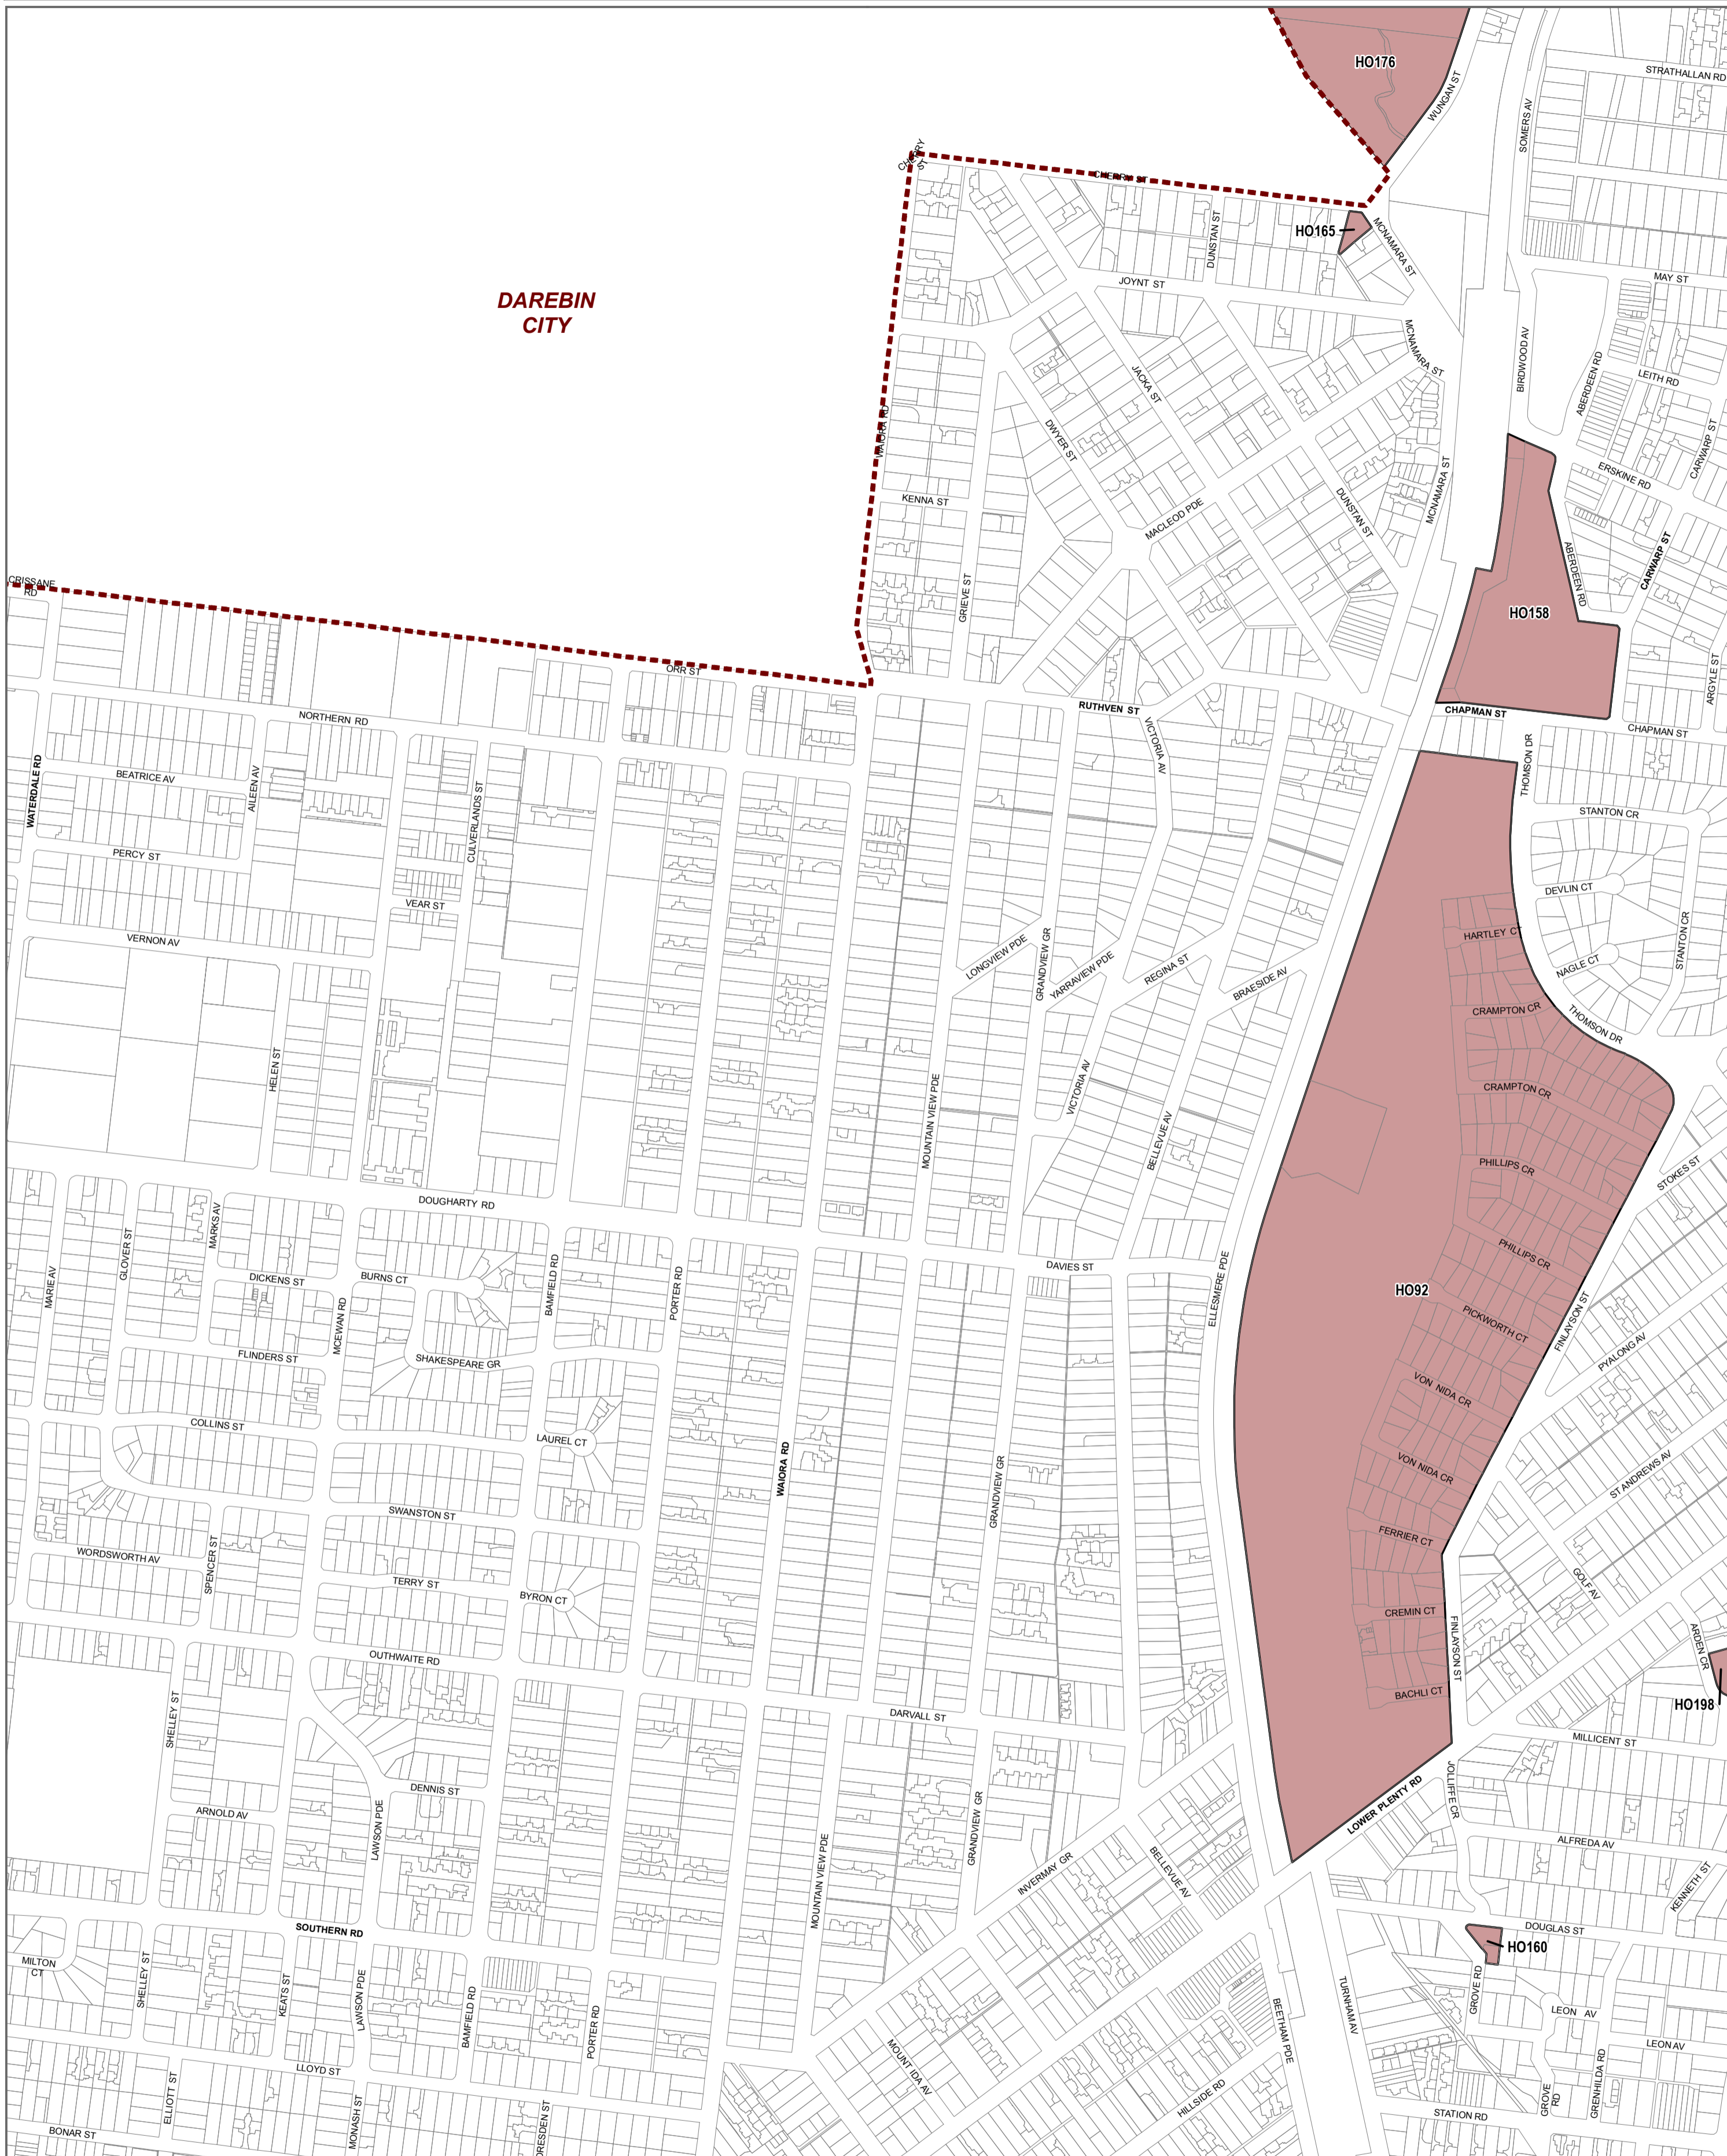

DAREBIN CITY

LEGEND

HO - Heritage Overlay

Disclaimer
 This publication may be of assistance to you but the State of Victoria and its employees do not guarantee that the publication is without flaw of any kind or is wholly appropriate for your particular purposes and therefore disclaims all liability for any error, loss or other consequence which may arise from you relying on any information in this publication.

© The State of Victoria Department of Environment, Land, Water and Planning 2018

Planning Group
AMENDMENT C151bany
 Printed: 27/01/2019

Environment,
Land, Water
and Planning

INDEX TO ADJOINING SCHEME MAPS