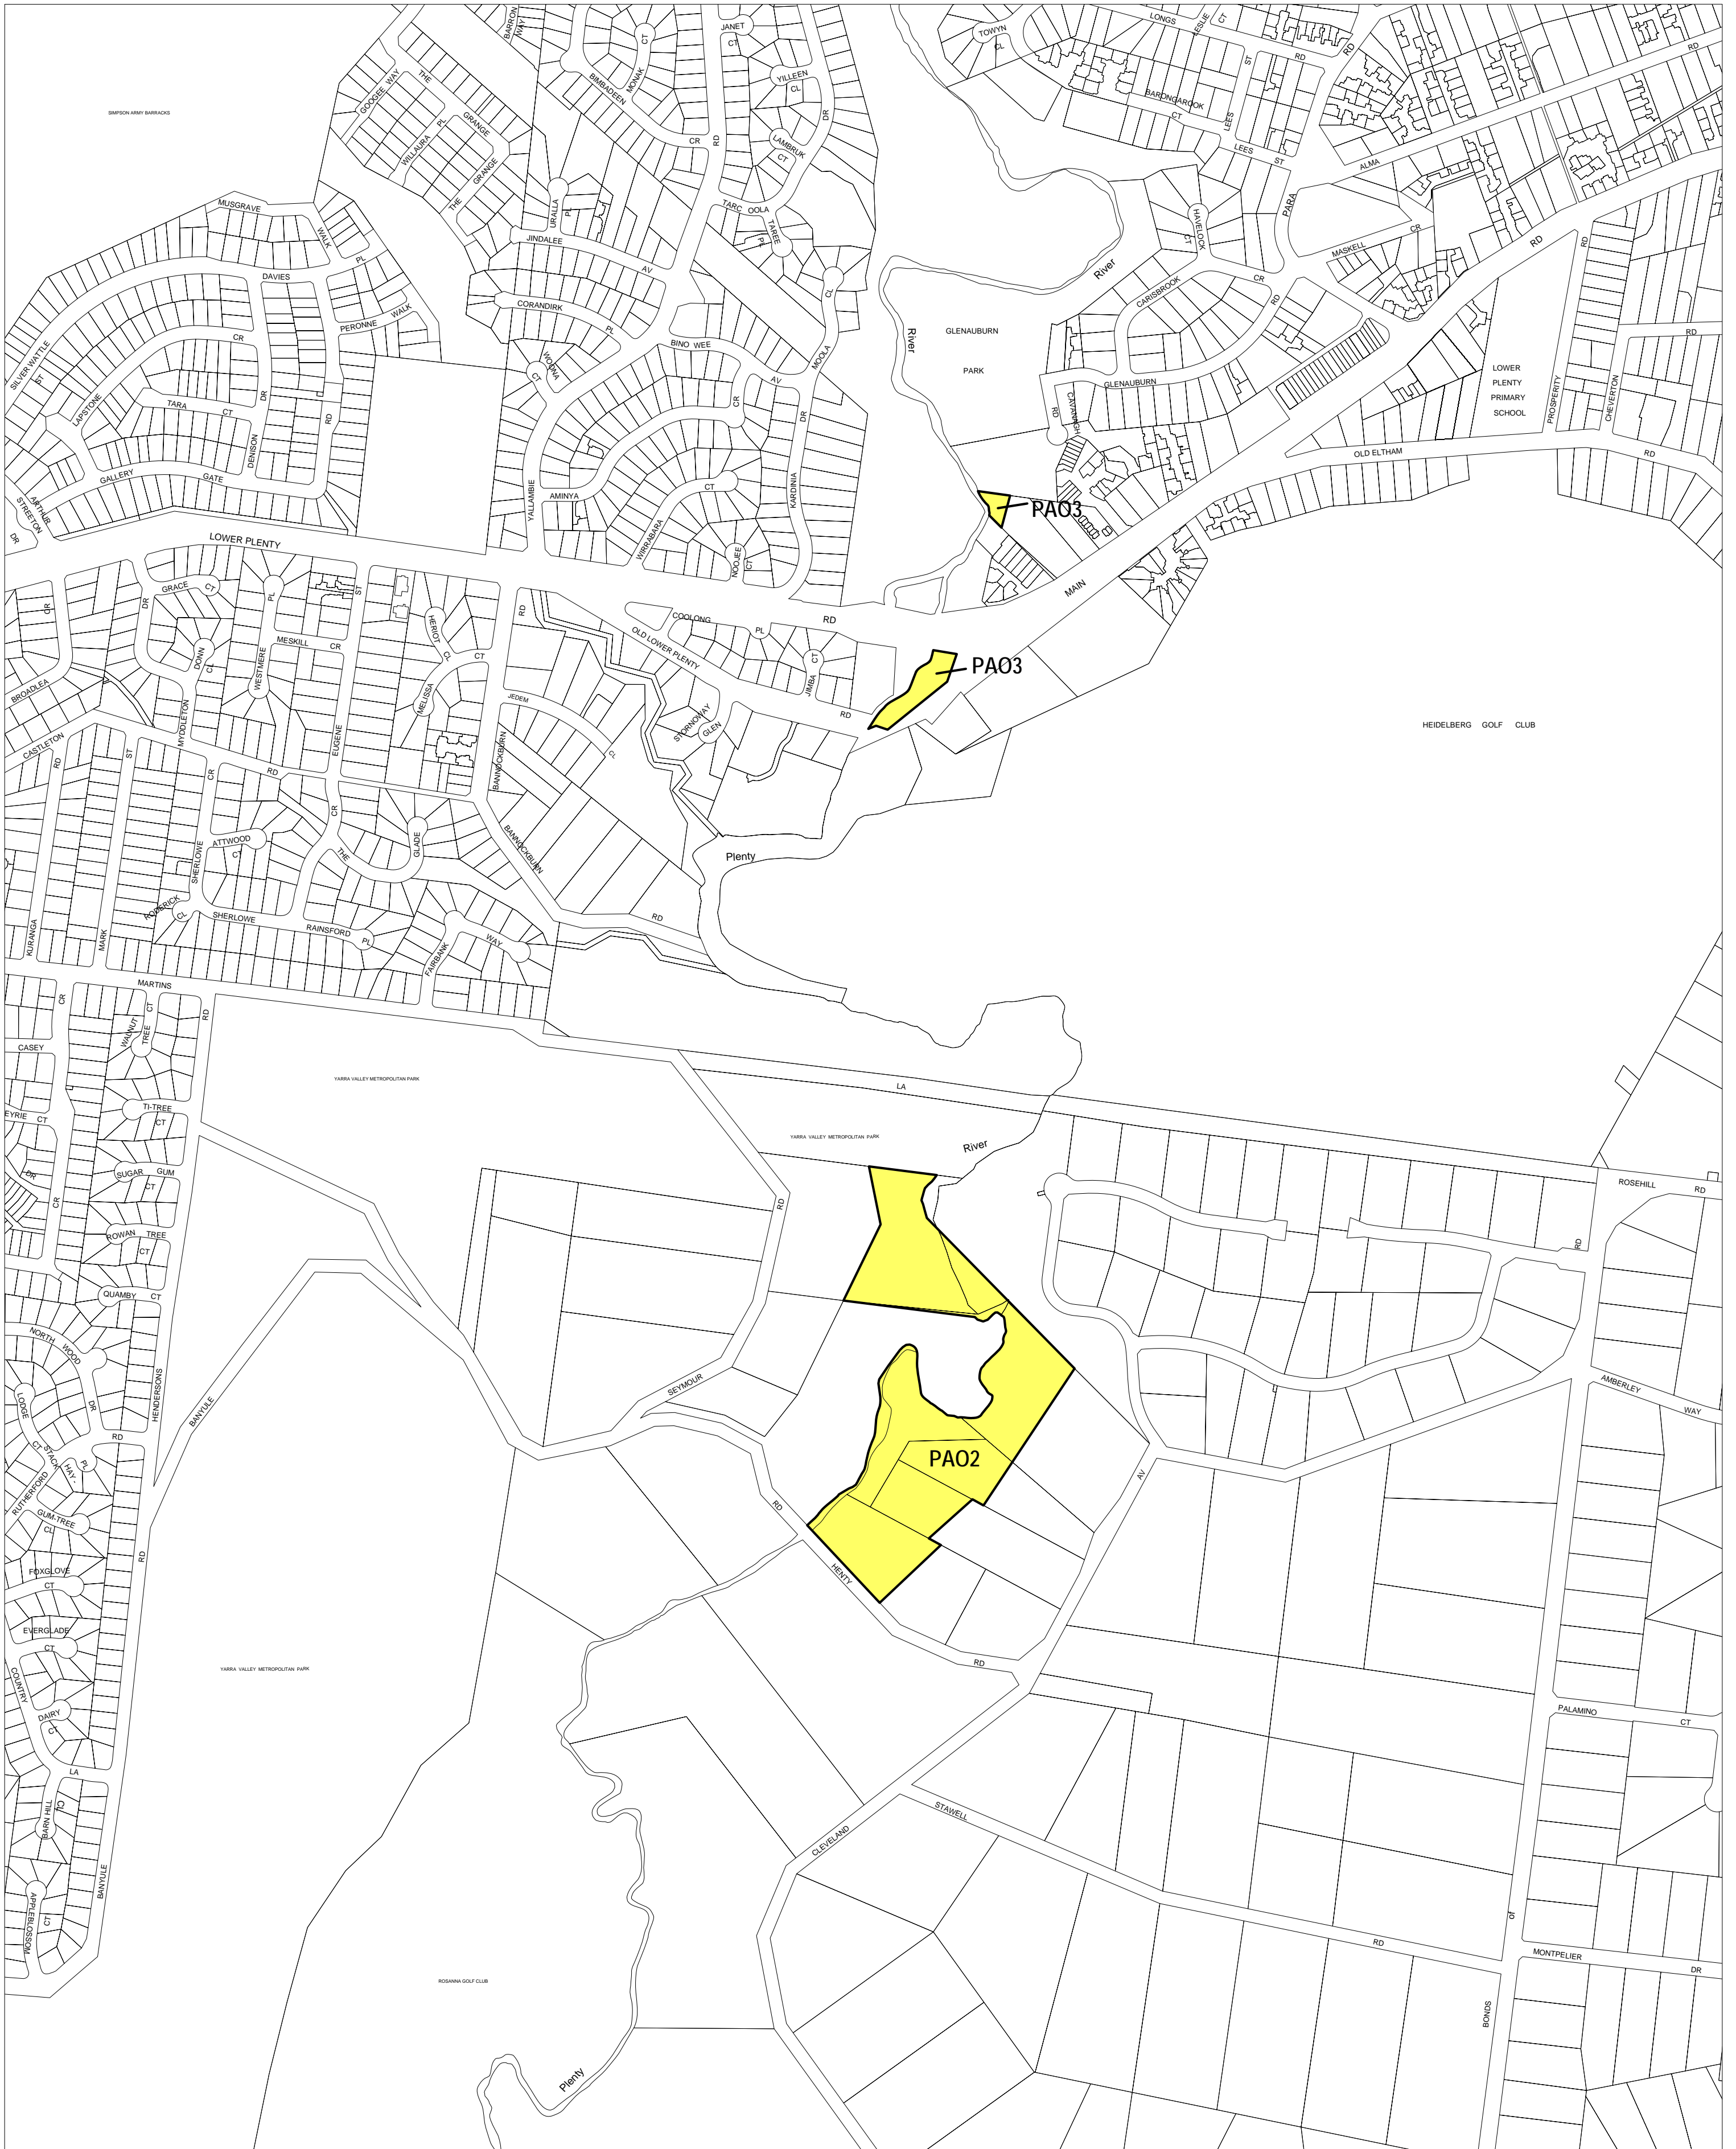

BANYULE PLANNING SCHEME - LOCAL PROVISION

Printed: 12/7/2007