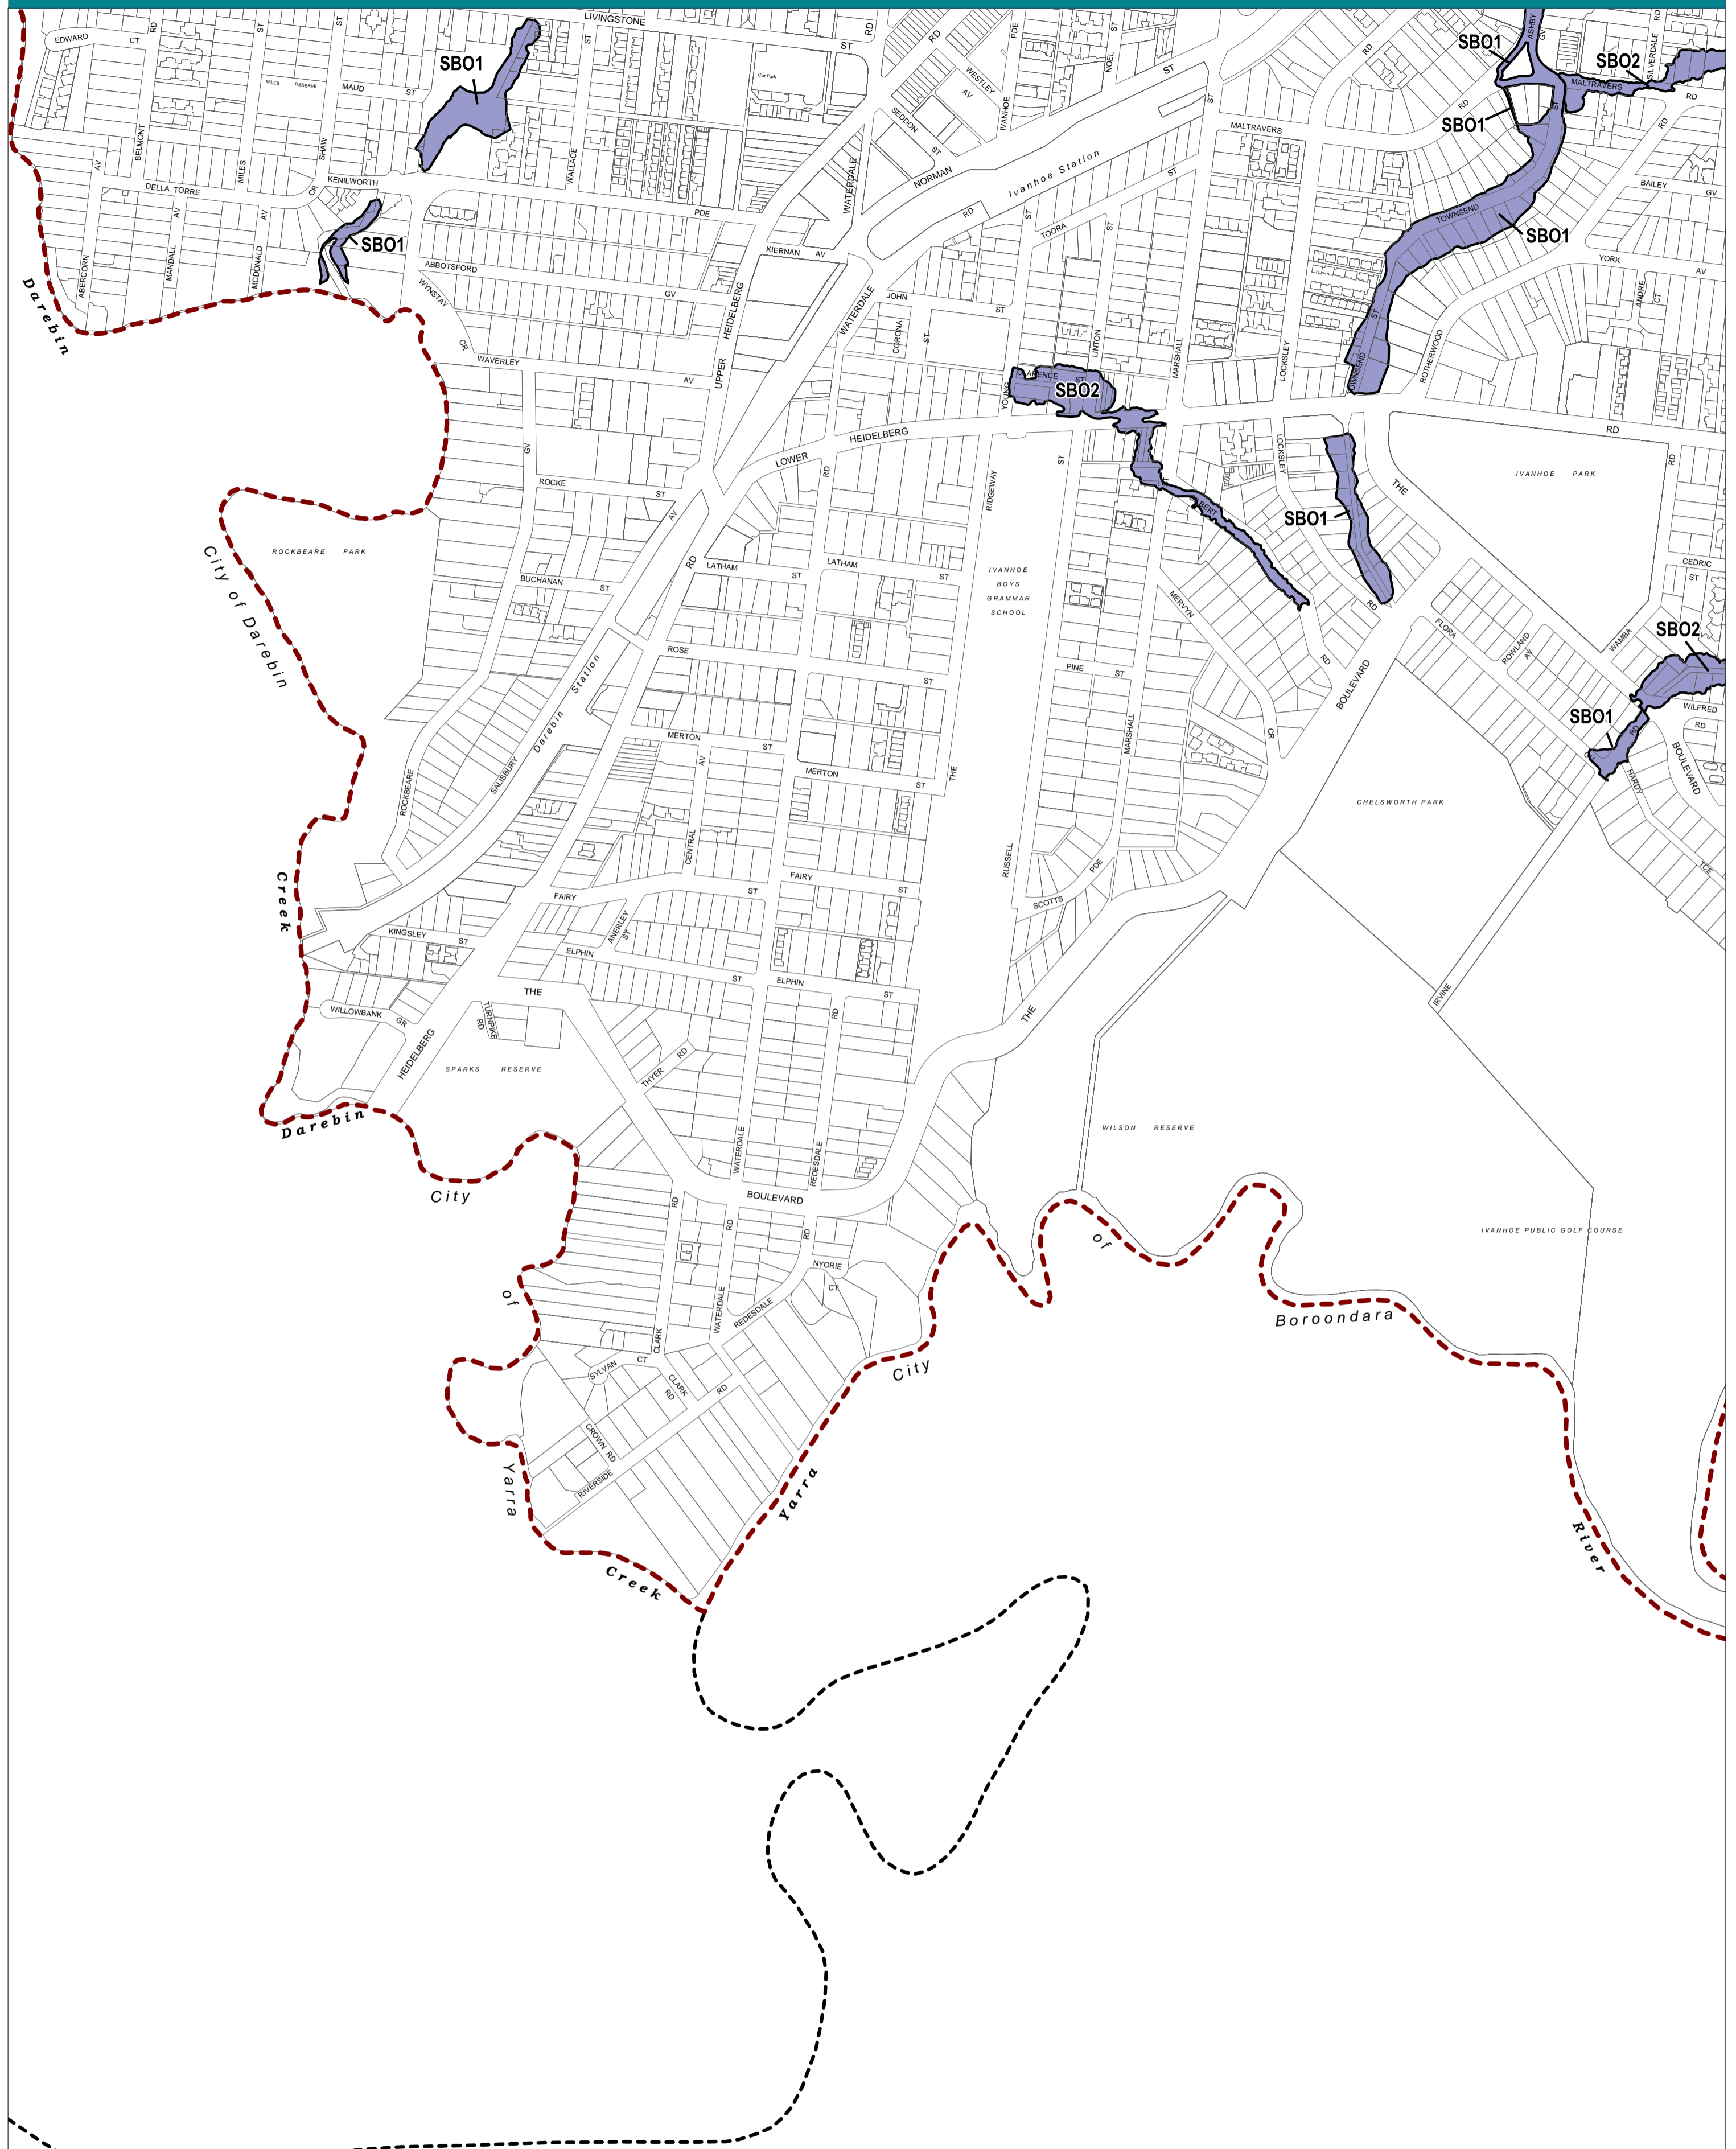

# BANYULE PLANNING SCHEME - LOCAL PROVISION

This publication is copyright. No part may be reproduced by any process except in accordance with the provisions of the Copyright Act. © State of Victoria.  
 This map should be read in conjunction with additional Planning Overlay Maps (if applicable) as indicated on the INDEX TO MAPS.

**Overlays**

- SBO1 Special Building Overlay - Schedule 1
- SBO2 Special Building Overlay - Schedule 2

AUSTRALIAN MAP GRID ZONE 55  
 PREPARED BY: Planning Mapping Services

Printed: 26/2/2016

AMENDMENT C101