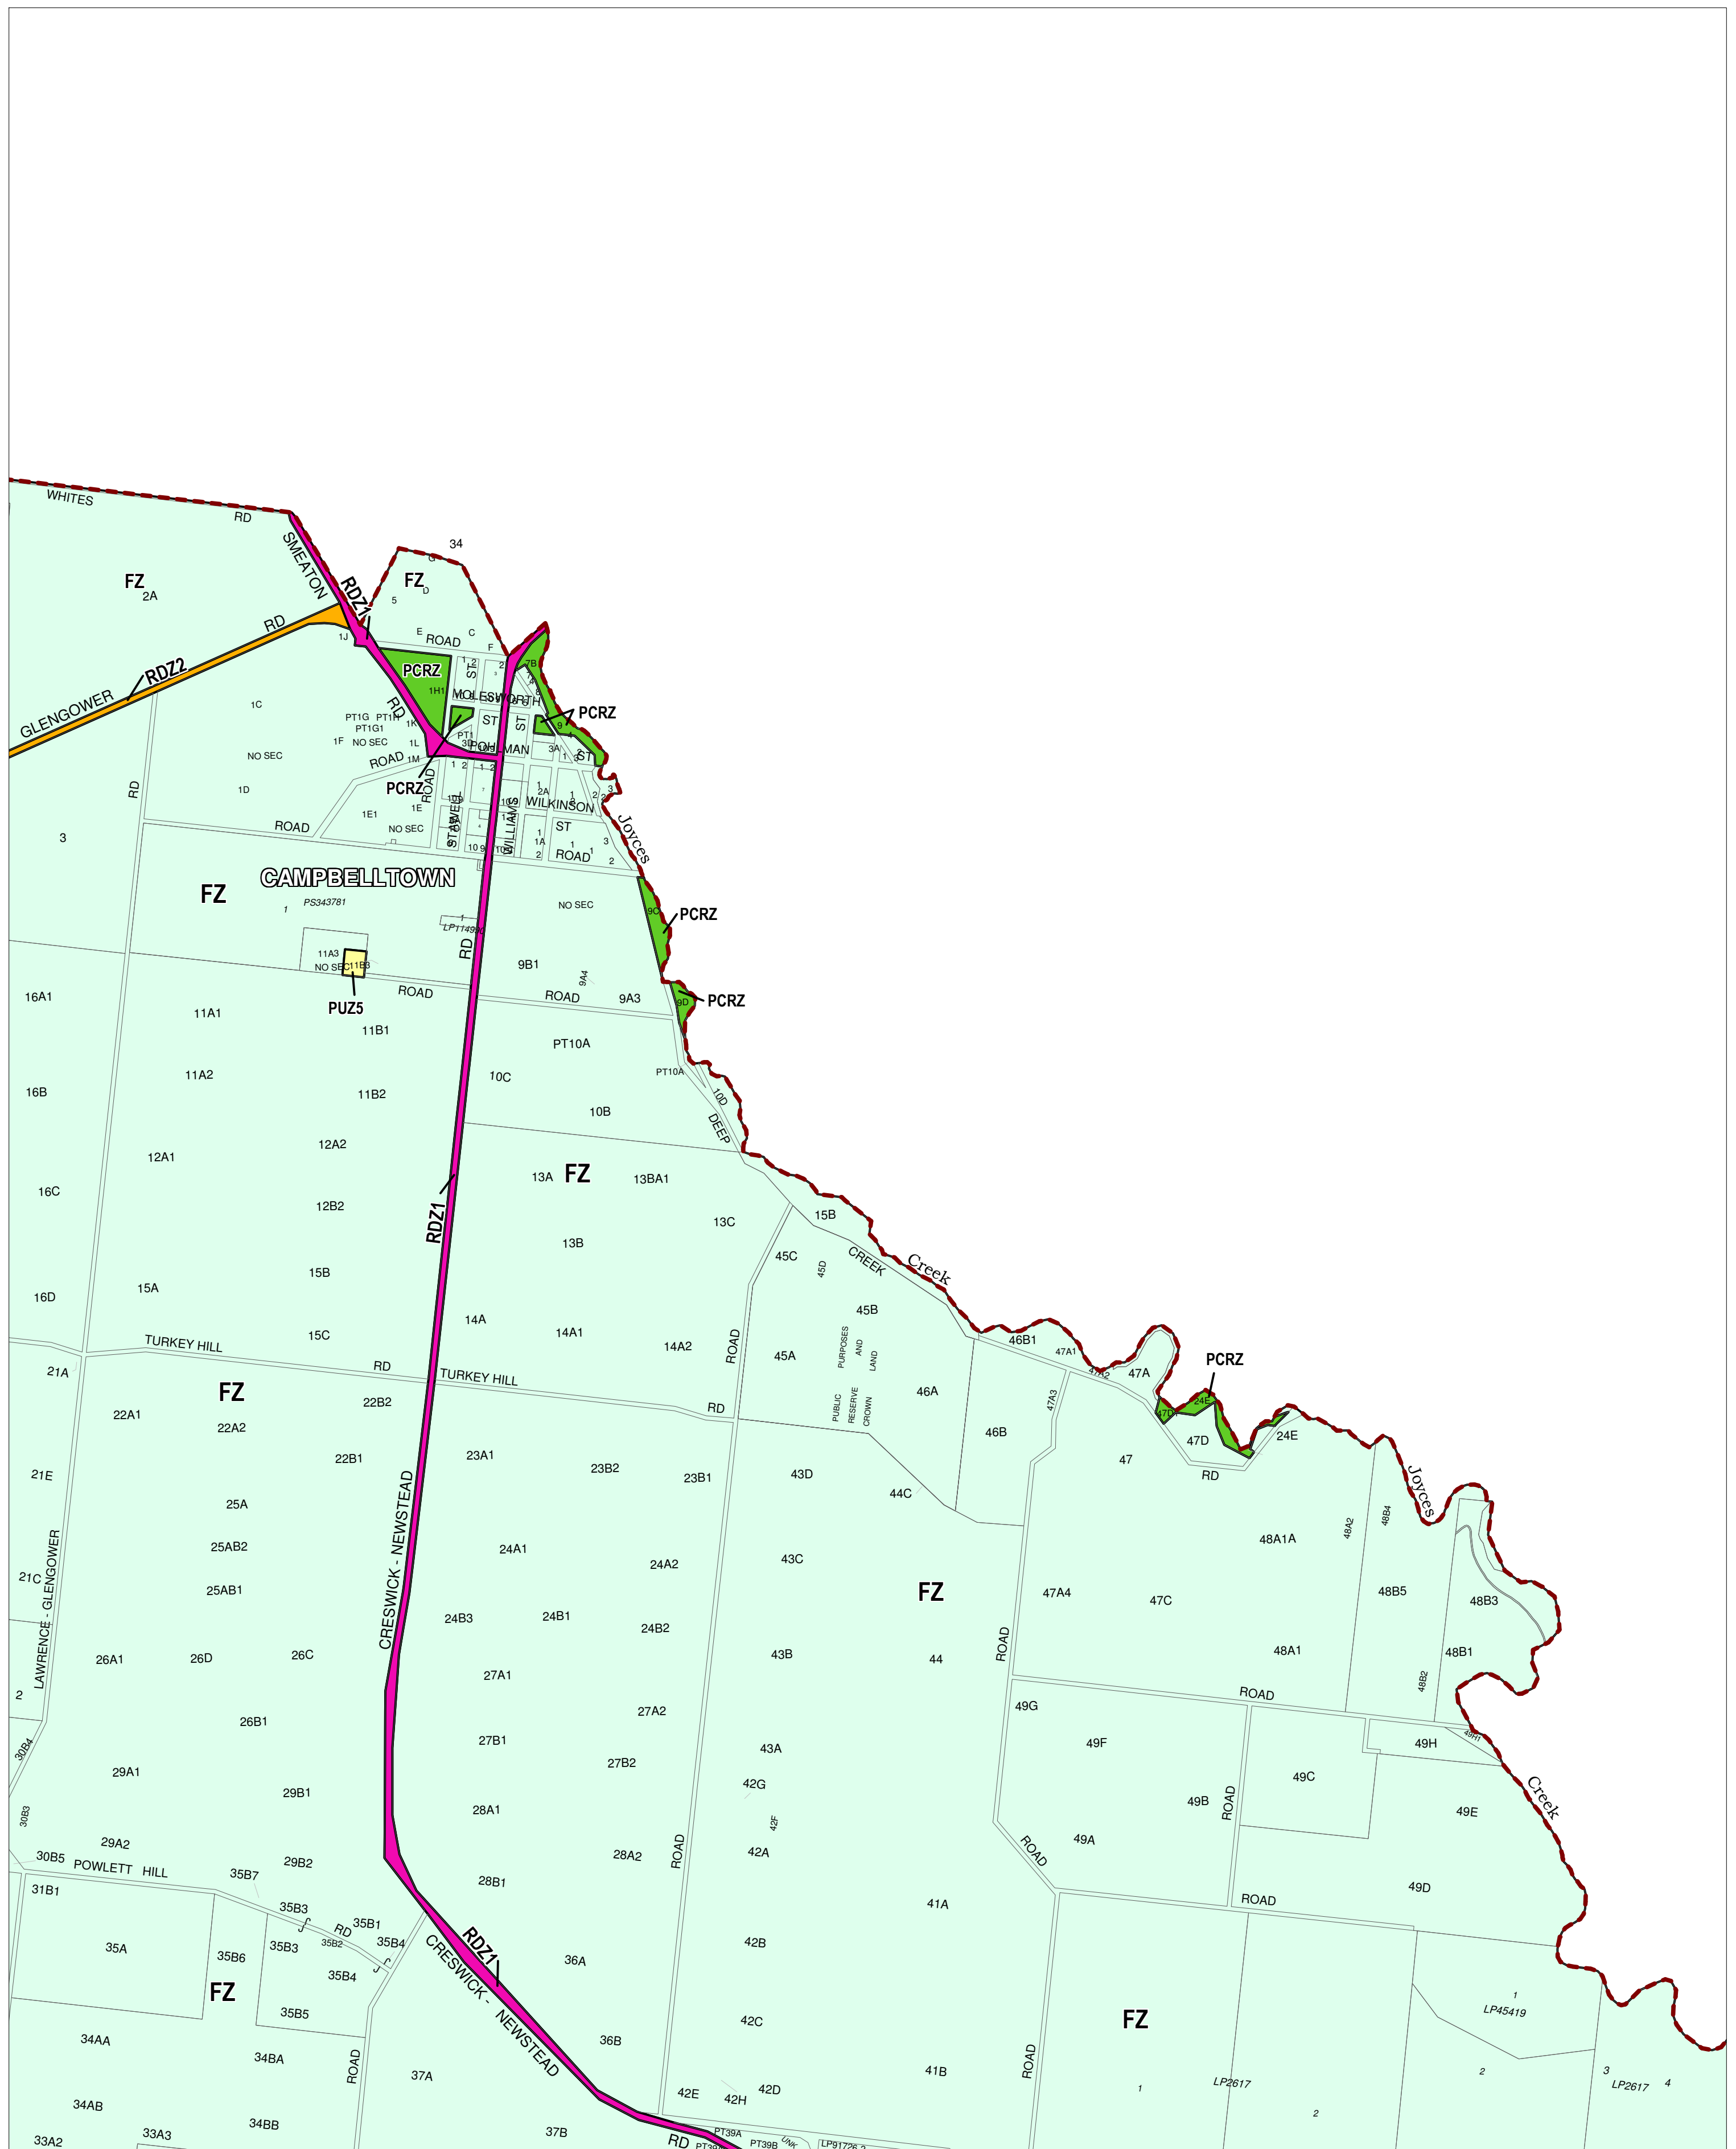

HEPBURN PLANNING SCHEME - LOCAL PROVISION

Public Land	
	Public Conservation And Resource Zone
	Public Use Zone - Cemetery/crematorium
	Road Zone - Category 1
	Road Zone - Category 2
Rural	
	Farming Zone

AUSTRALIAN MAP GRID ZONE 55

Printed: 7/3/2013

AMENDMENT C16