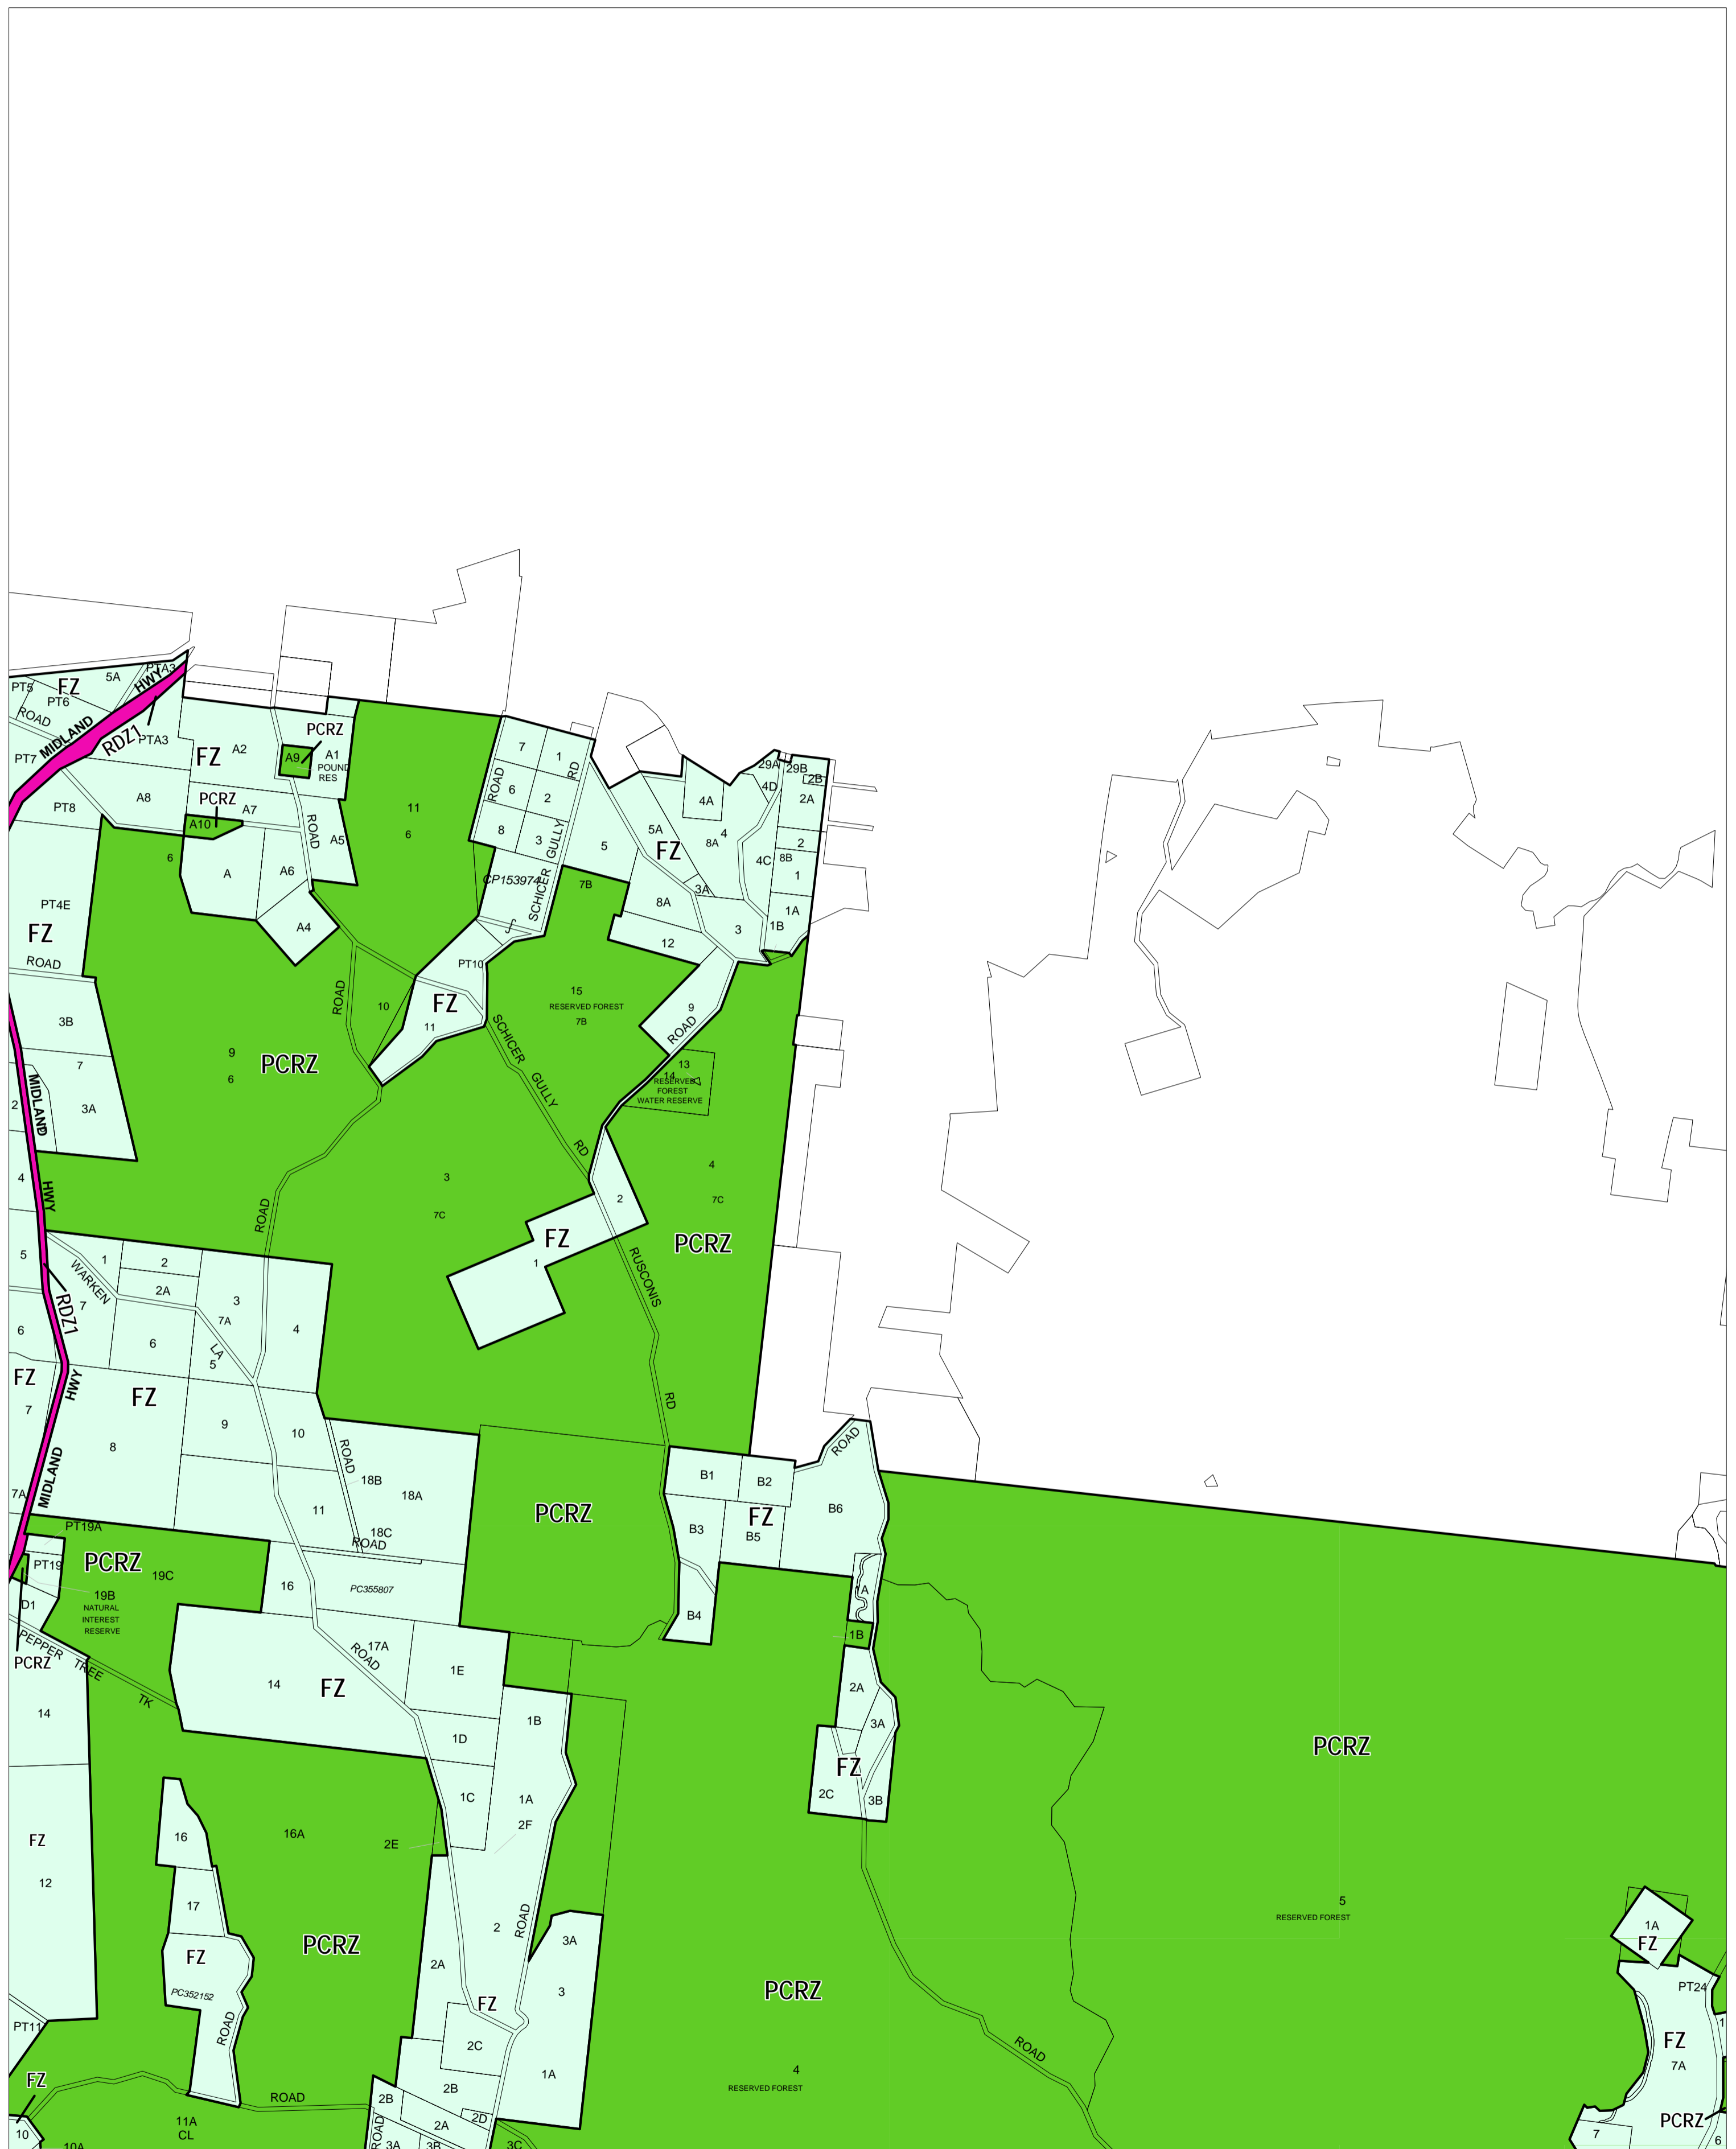

HEPBURN PLANNING SCHEME - LOCAL PROVISION

Public Land
PCRZ Public Conservation And Resource Zone
RDZ1 Road Zone - Category 1
Rural
FZ Farming Zone

AUSTRALIAN MAP GRID ZONE 55

Printed: 8/8/2008

AMENDMENT C16