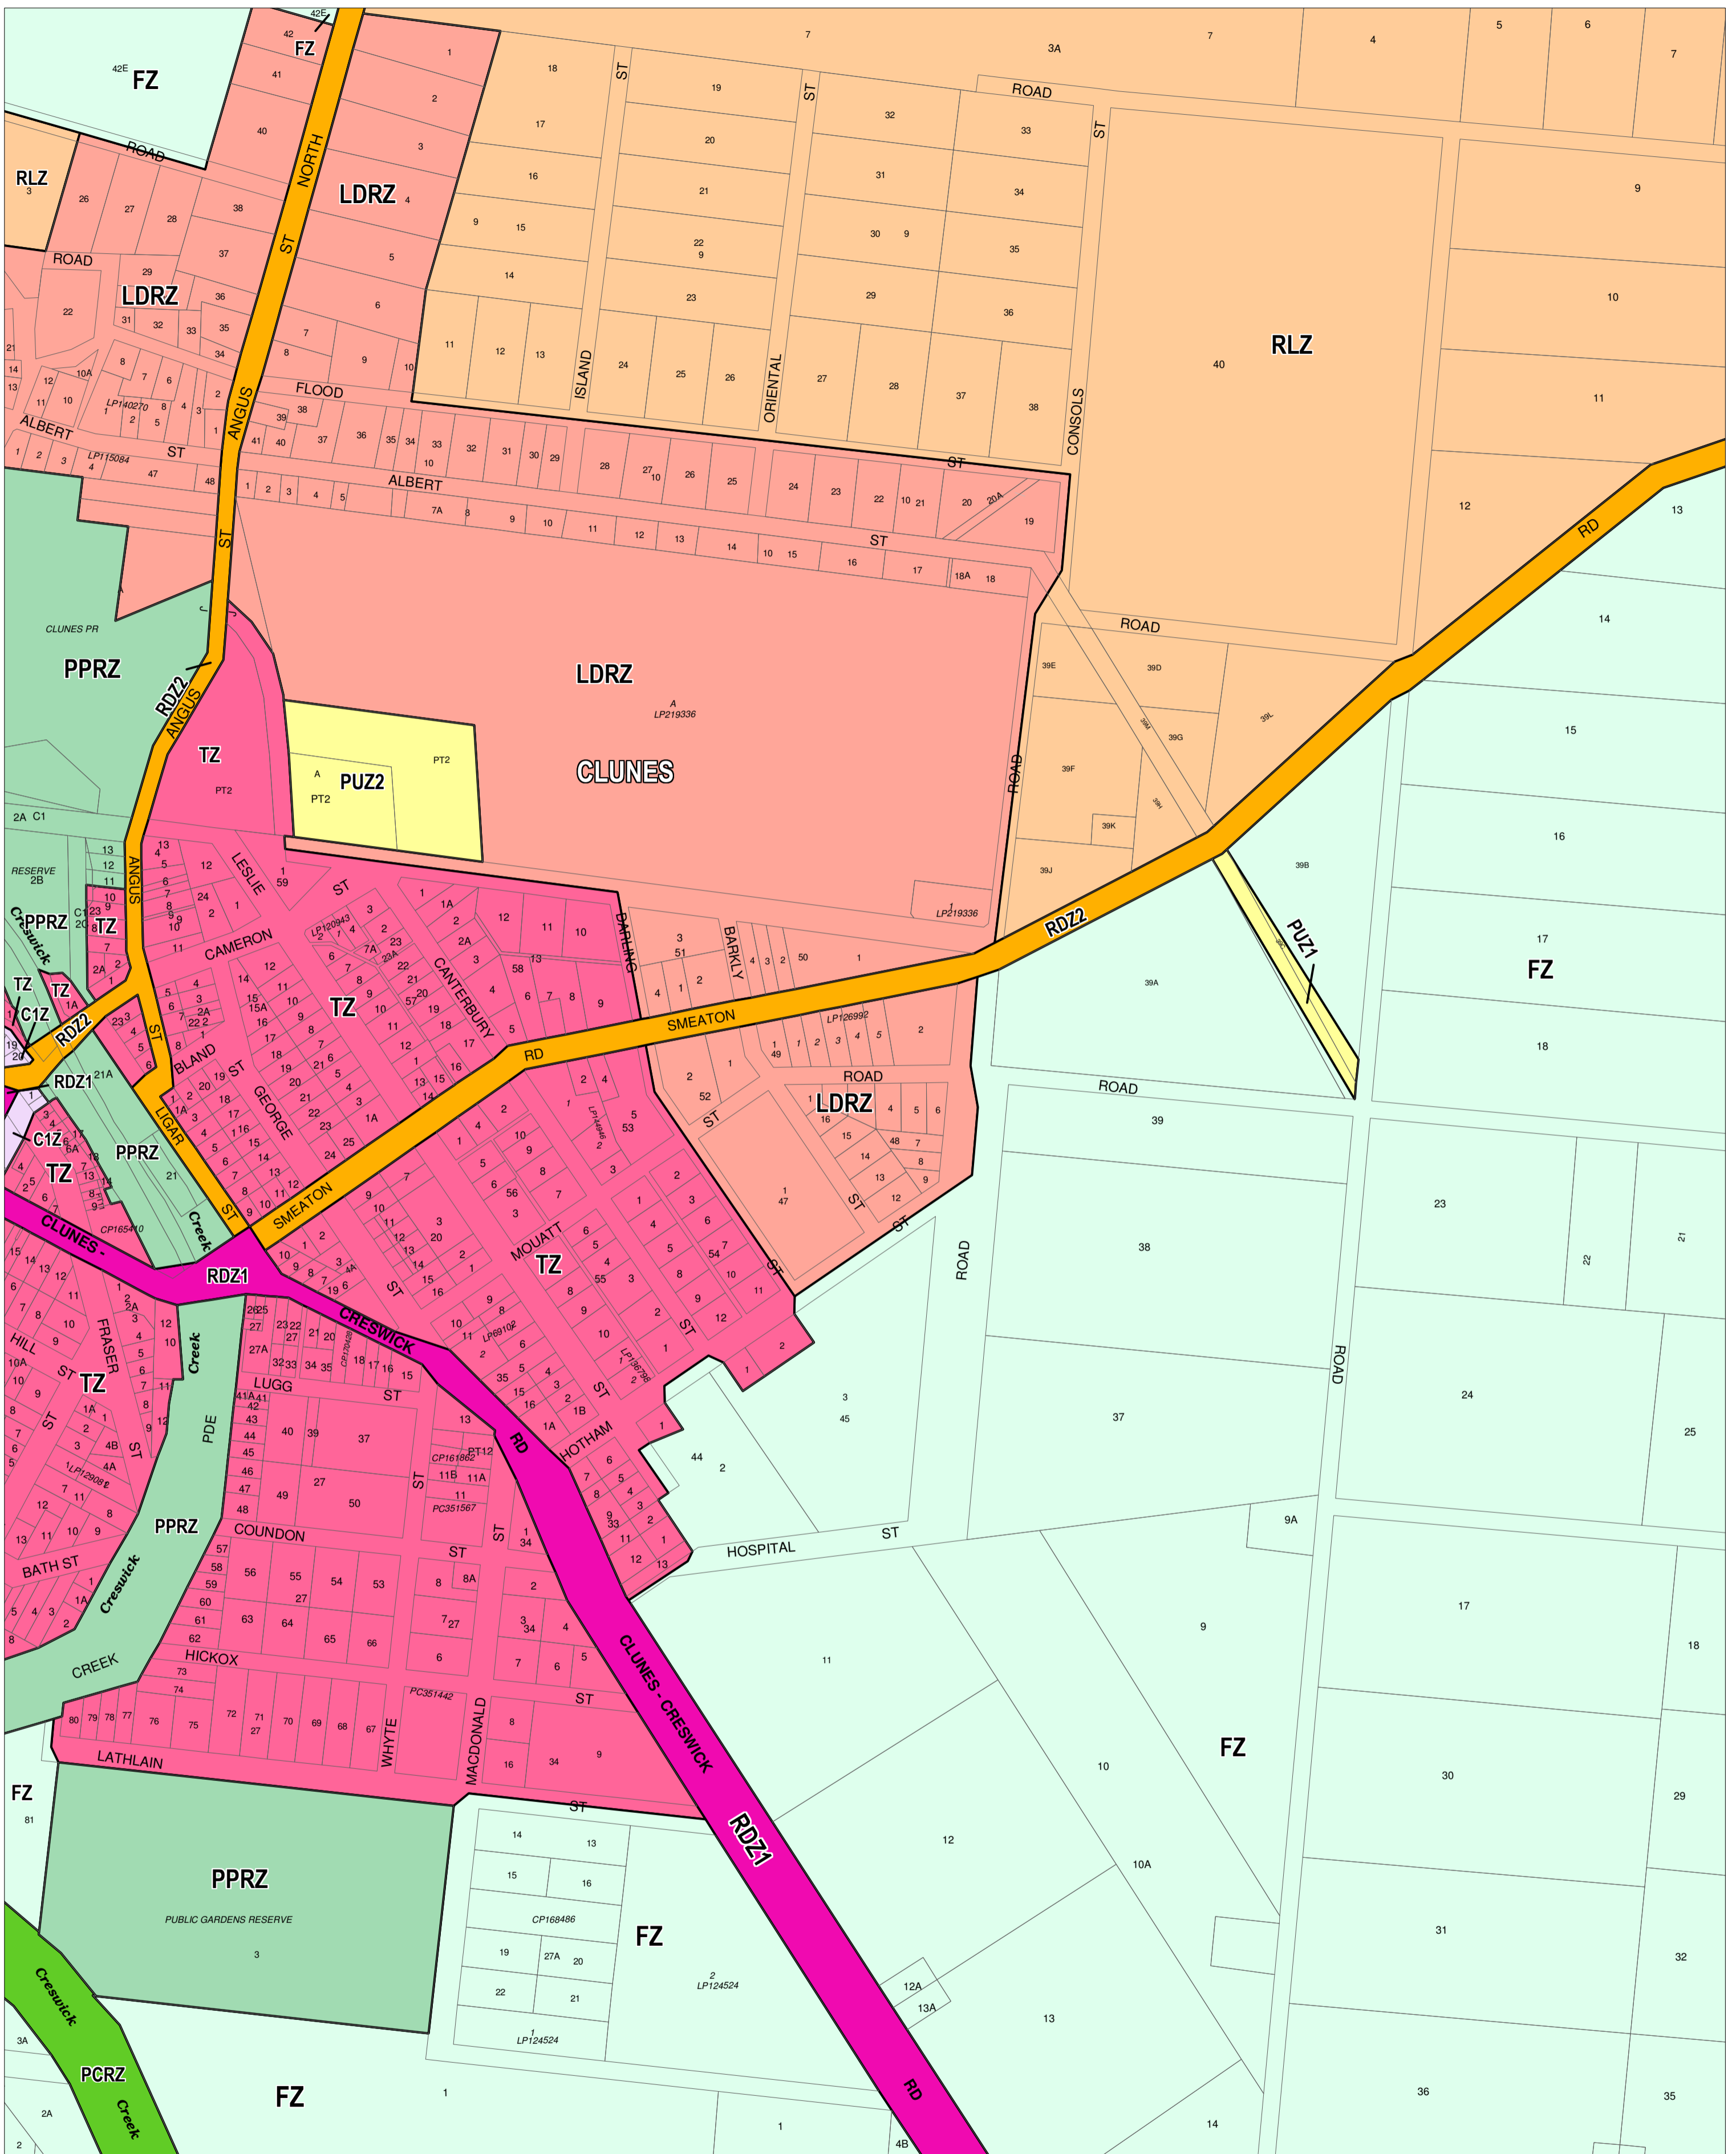

HEPBURN PLANNING SCHEME - LOCAL PROVISION