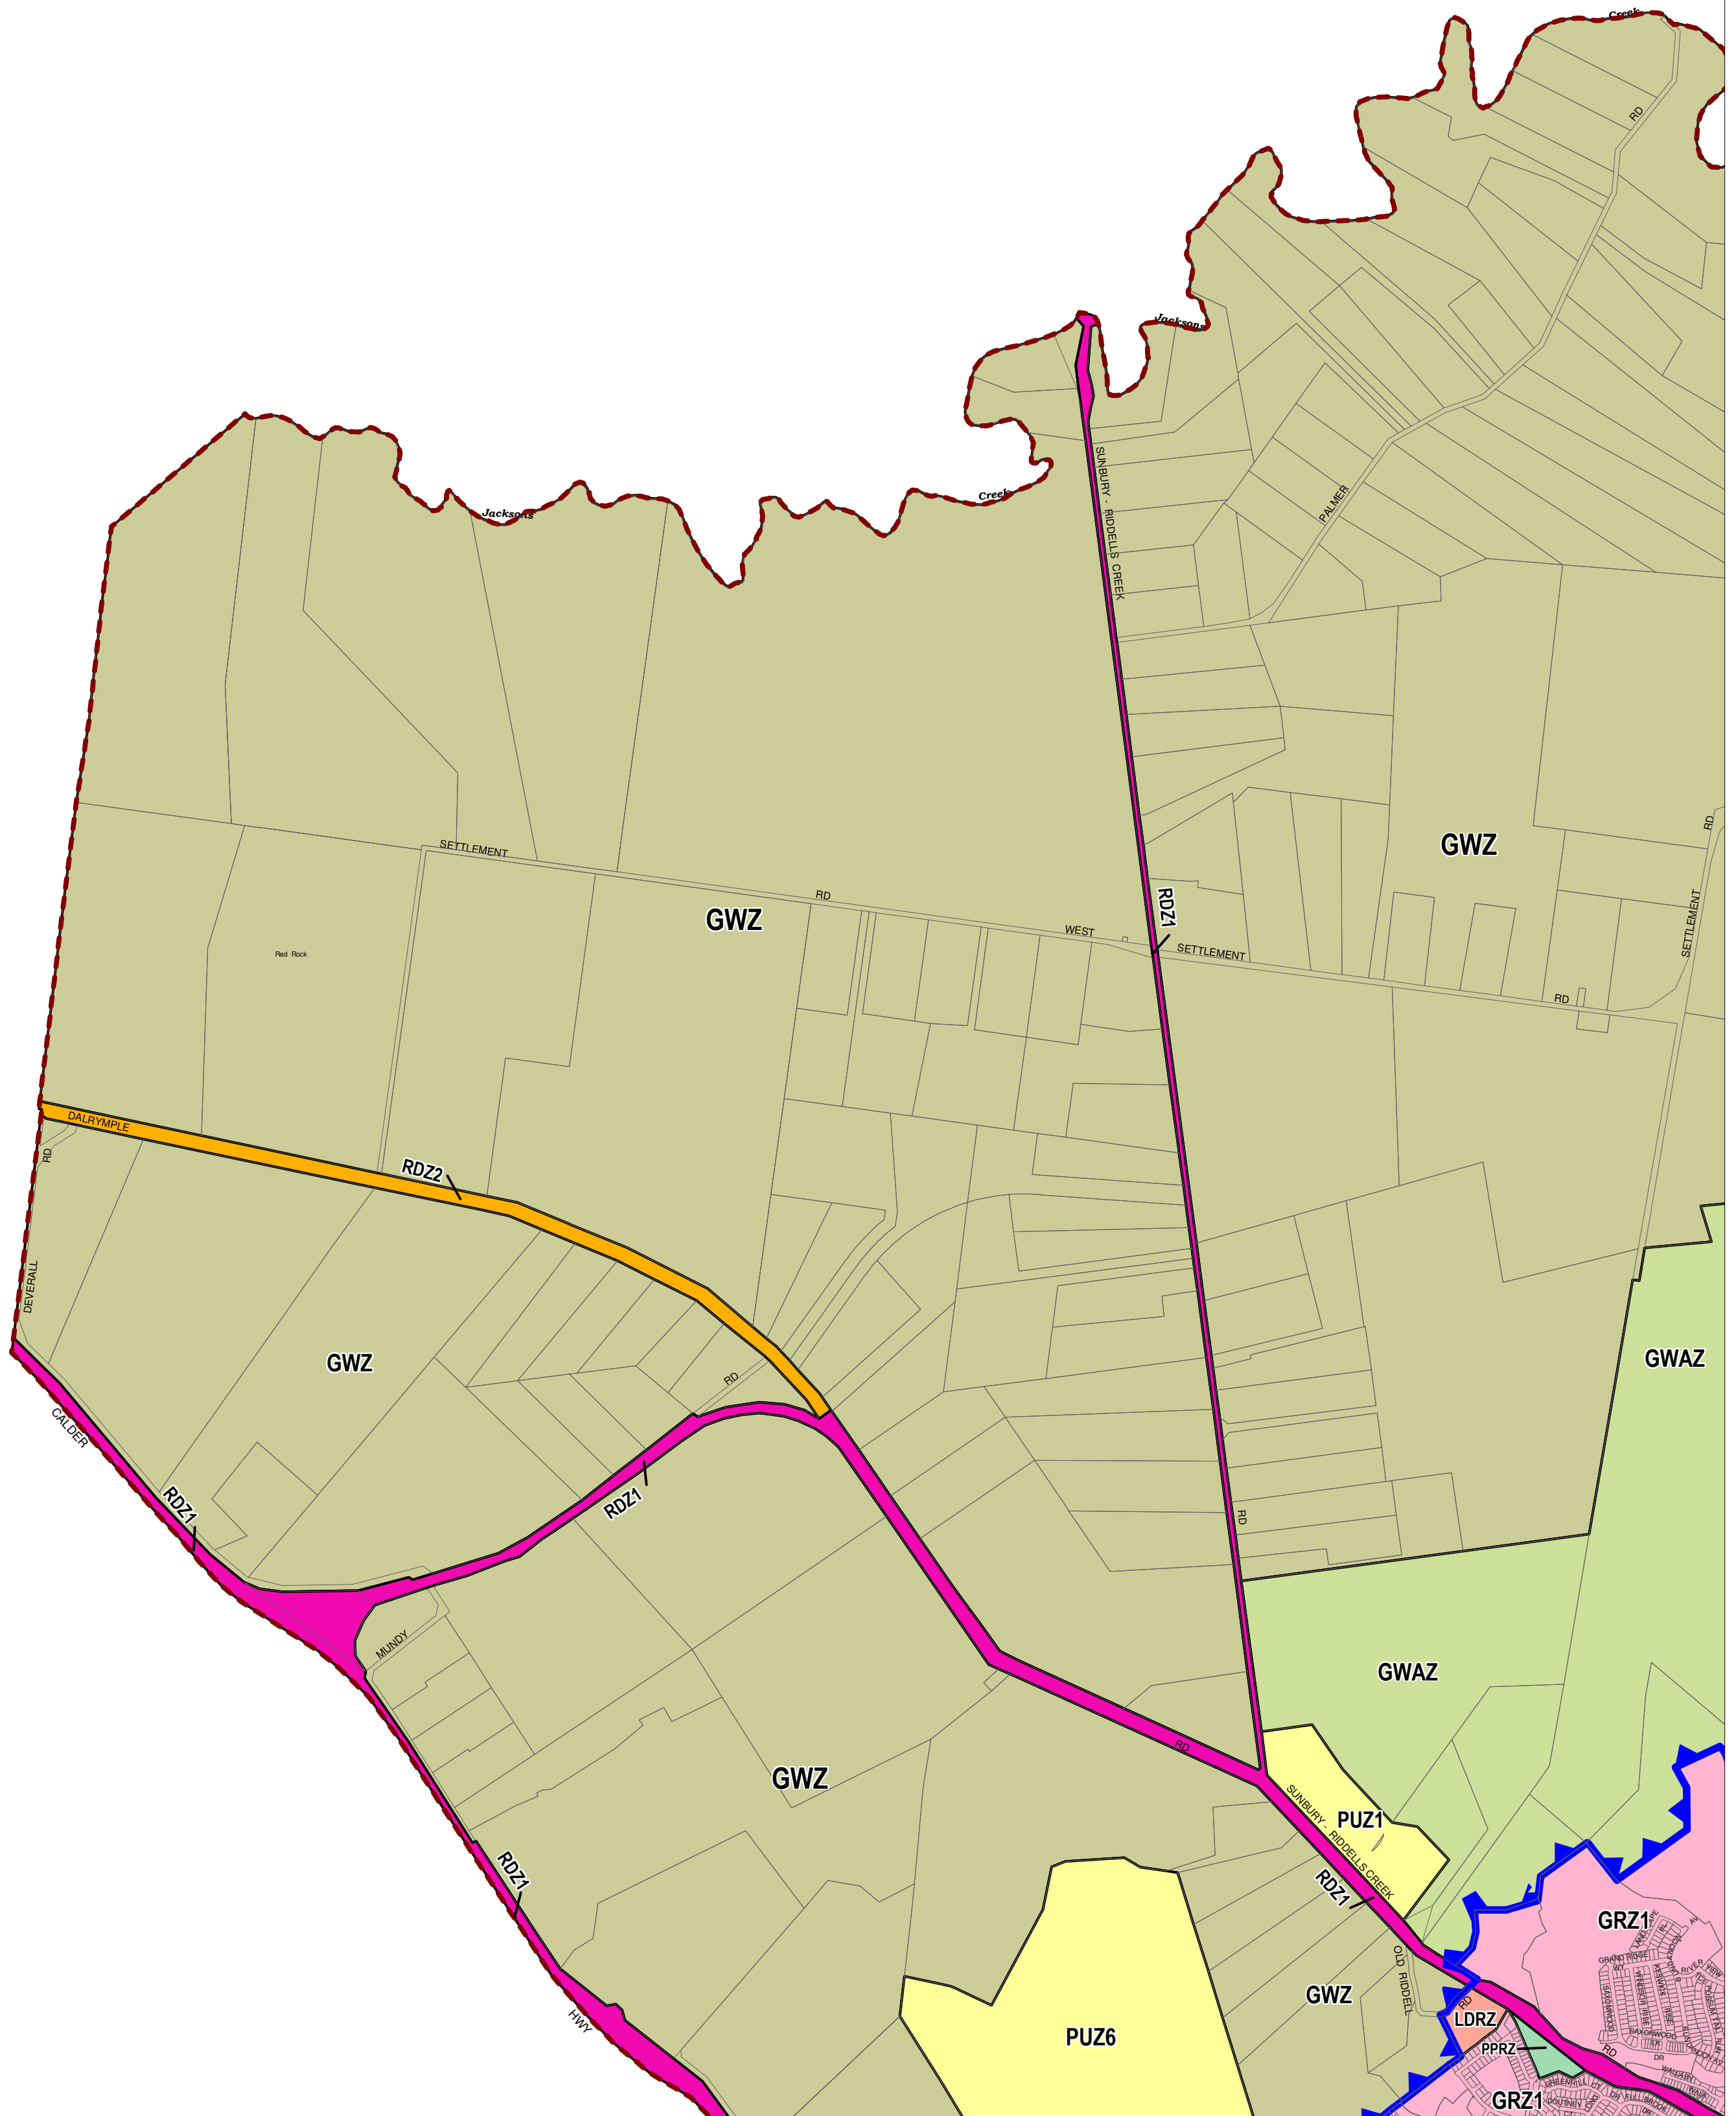

HUME PLANNING SCHEME - LOCAL PROVISION

1. **Public Land**
2. PPRZ Public Park And Recreation Zone
   - PUZ6 Public Use Zone - Local Government
   - PUZ1 Public Use Zone - Service And Utility
3. **Road**
4. RDZ1 Road Zone - Category 1
   - RDZ2 Road Zone - Category 2
5. **Residential**
6. GRZ1 General Residential Zone - Schedule 1
   - LDRZ Low Density Residential Zone

1. **Rural**
2. GWAZ Green Wedge A Zone
   - GWZ Green Wedge Zone

AUSTRALIAN MAP GRID ZONE 55

Printed: 29/5/2014

AMENDMENT GC9

ZONES

MAP No 1